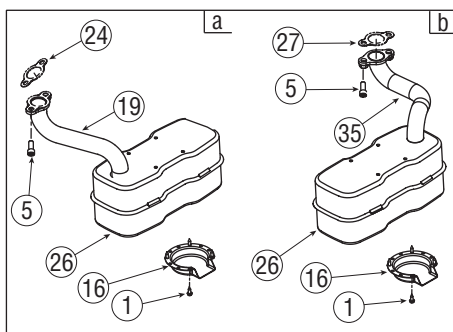

Models 760-779

Illustrated Parts List

To order replacement parts, call the Customer Service Line at 1-800-800-7310, or visit www.mtdproducts.com

Ref. No.	Part No.	Description
1	710-0227	Screw, #8-18 x .50
2	710-1502	Screw, #8-18 x .375
3	710-0604A	Self-tapping Screw, 5/16-18, .625
4	710-1237	Screw, #10-32, .625
5	710-1314A	Socket Cap Screw, 5/16-18, .625
6	710-1315	Self-tapping Screw, 3/8-16, 1.25
7	751-10013	Exhaust Pipe
8	783-04573	LH Muffler Bracket
9	725-0157	Cable Tie, 7.4"
10	726-0205	Hose Clamp, .490
11	710-0599	Screw, 1/4-20, 0.500
12	751-9986A	Muffler, Bug
13	783-04574	RH Muffler Bracket
14	751B221535	Casing Clamp
15	751-10349	Fuel Line Hose
16	751-0564B	Muffler Deflector
17	751-10162	Muffler, Single Inlet
18	783-04576	Muffler Shield
19	751-0620A	Exhaust Pipe

Ref. No.	Part No.	Description
20	751-3140	Oil Drain Valve
21	751-3141	Oil Drain Hose
22	751-3142	Oil Drain Cap
23	783-0615D	Muffler Heat Shield
24	721-0348	Exhaust Gasket
25	731-05628	Oil Drain Sleeve
26	751-0617B	Muffler, Single Inlet
27	721-0208	Exhaust Gasket
28	737-0143	Oil Drain Cap, 3/8-18
29	737-0199	Oil Drain Pipe, 3/8-16, 2.0
30	712-04065	Flange Lock Nut, 3/8-16
31	751-0619A	Exhaust Pipe
32	751B222261	Muffler Deflector
33	736-0300	Flat Washer, .406 x .875 x .059
34	738-0143	Shldr Screw, .498 x .340 x 3/8-16
35	751-0622A	Exhaust Pipe
36	712-0271	Hex Sems Nut, 1/4-20
37	751-10047	Kohler Courage Exhaust Pipe
38	KH-20-041-12-S	Gasket, Kohler Courage

- (a) Tractor models with Tecumseh Single-cylinder Engine (16 HP - 18 HP)
- (b) Tractor models with Tecumseh Single-cylinder Engine (12 HP - 15 HP)
- (c) Tractor models with Briggs and Stratton OHV Single-cylinder Engine
- (d) Tractor models with Briggs and Stratton OHV Single-cylinder Engine (canister muffler)
- (e) Tractor models with Kohler Single-cylinder Engine (16 HP - 20 HP)

NOTE: Tractor features vary by model. NOT all parts listed above and pictured on the previous page are standard equipment.