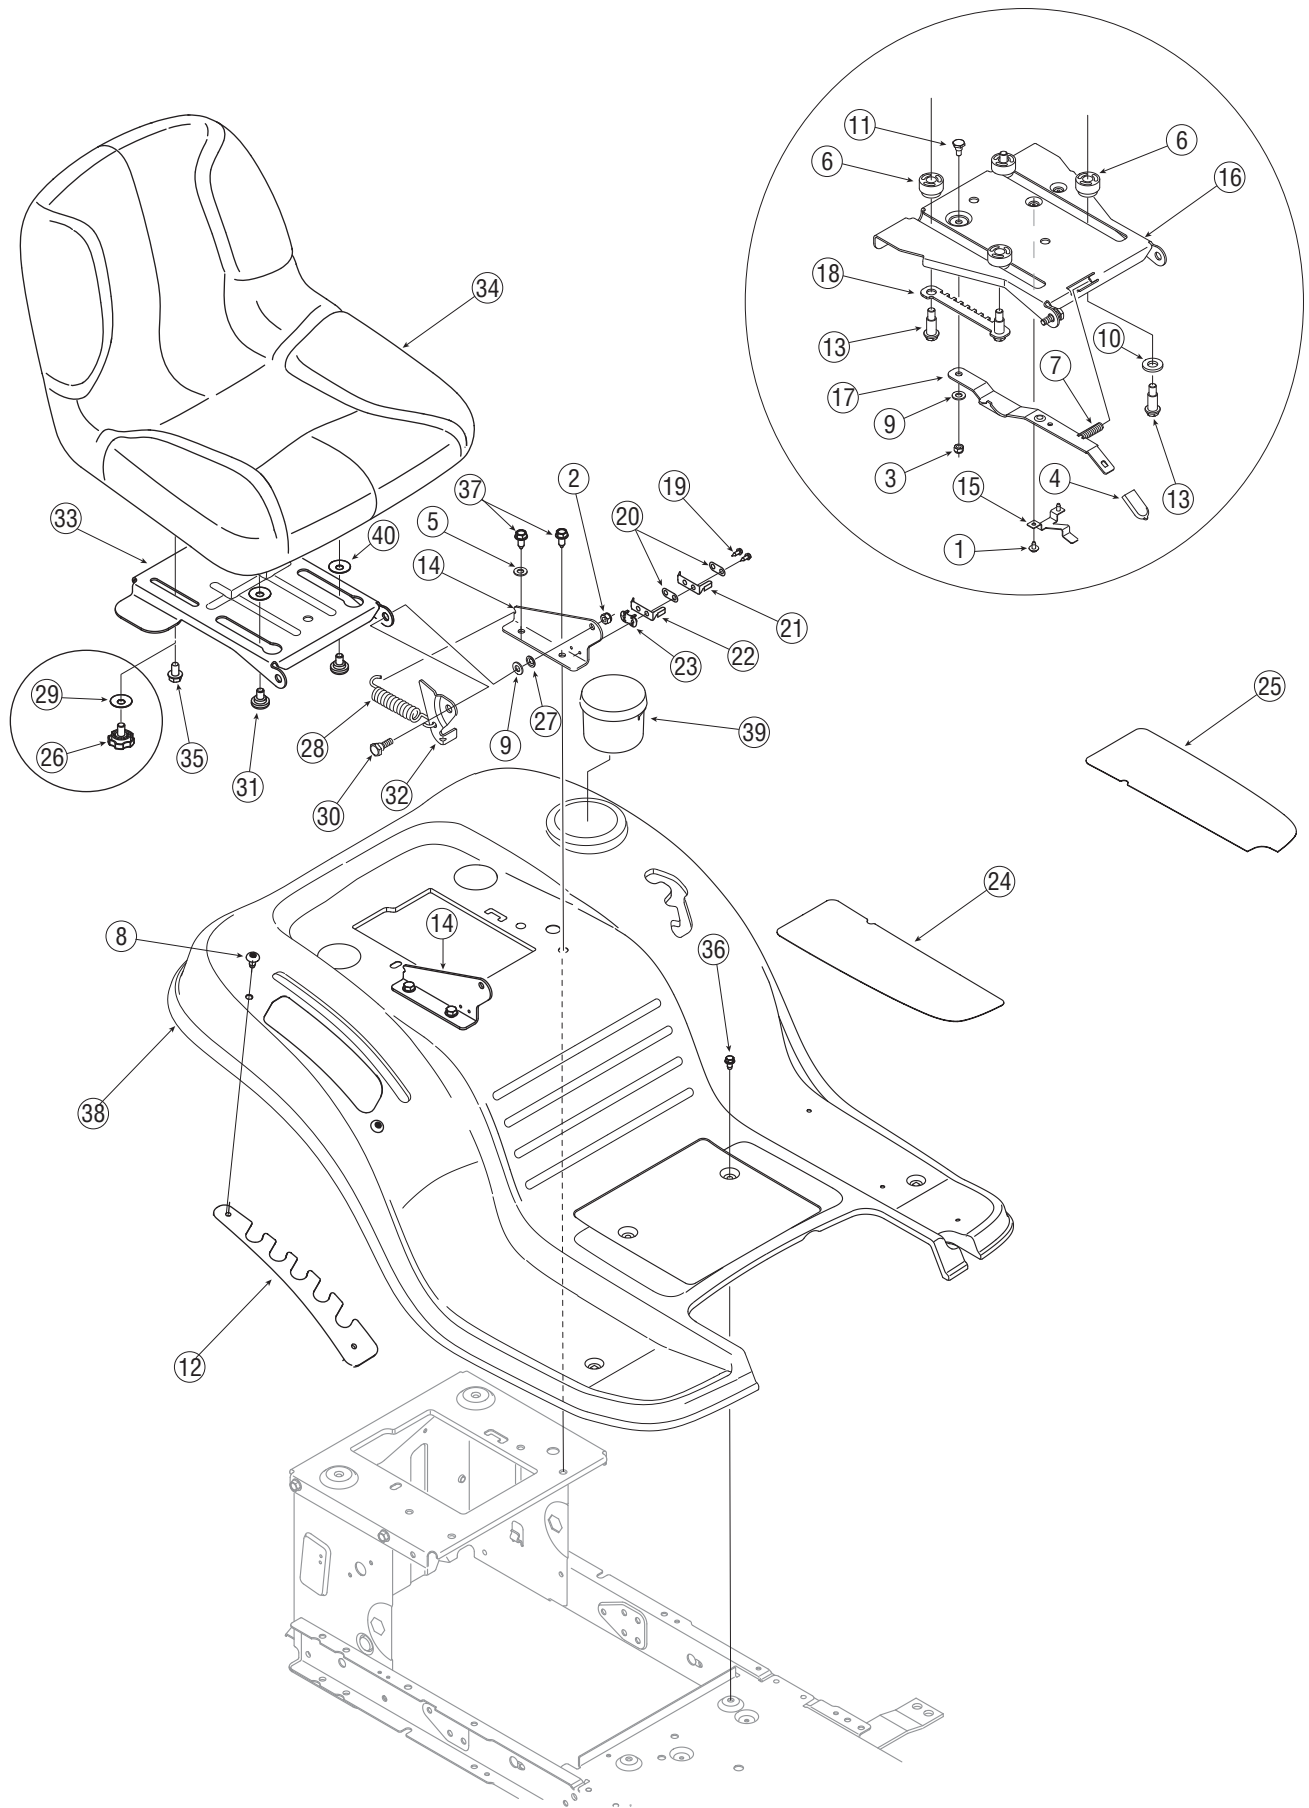

Models 760-779

Ref. No.	Part No.	Description
1	710-1268	Screw, #10-16, .375
2	712-04063	Nut, Flange Lock, 5/16-18, GrF
3	712-3027	Nut, Flange Lock, 1/4-20
4	720-0309A	Seat Adjuster Grip
5	736-0607	Lock Washer, 5/16
6	731-04074	Spacer
7	732-0499	Compression Spring, .41 x 1.5
8	710-04483	Screw, 1/4-20 x .500
9	736-0275	Wash, Flat, .344 x .688 x .065
10	736-3019	Wash, Flat, .531x 1.062 x.134
11	738-0137A	Screw, Shlder, .340 x .285,1/4-20
12	783-04843	Lift Adjustment Bracket
13	738-0966	Screw, Shlder, .50 x .925, 3/8-16
14	783-1489C	Mounting Bracket, Seat
15	783-0611	Seat Stop
16	783-0738B	Seat Pivot Bracket
17	783-0739A	Seat Adjustment Lever
18	783-0753	Seat Adjustment Selector
19	710-0227	Screw, #8-18 x .50
20	726-0279	Plate, Insulator
21	725-1303	Spring Switch, Outer
22	725-1439	Spring Switch, Inner
23	726-0278	Plate, Insulator Boss

Ref. No.	Part No.	Description
24	723-04025	Foot Pad, Abrasive, RH
	735-04048	Foot Pad, Rubber RH
25	723-04026	Foot Pad, Abrasive, LH
	735-04047	Foot Pad, Rubber LH
26	720-04061	Knob, 3/8-16, .875
27	726-0201	Nut, Speed, .3125 Id
28	732-1184	Spring, Exten., .84 Dia x 4.6 Lg.
29	736-0101	Washer, Flat, .406 x 1.00 x .030
30	738-0296	Scr., Shlder, .437 x .268, 5/16-18
31	738-04012A	Screw, Shlder, .625 x .175, 3/8-16
32	783-0209D	Lift Bracket, Seat
33	783-04081A	Pivot Bracket, Seat
34	757-04001A	Seat, Low, Black
	757-04037	Seat, Medium, Black
	757-04038A	Seat, Low, Yellow
35	710-04482	Screw, 3/8-16, .875
36	710-0599	Screw, 1/4-20, 0.500
37	710-0604A	Screw, 5/16-18, 0.625
38	783-04587A	Fender
39	731-04591A	Cup Holder
40	736-0300	Flat Washer, .406 x .875 x .059
	736-0140	Flat Washer, .395 x .62 x .063
—	726-3046	Ratchet Clip <i>(For use w/ rubber foot pad)</i>

Illustrated Parts List

To order replacement parts, call the Customer Service Line at 1-800-800-7310, or visit www.mtdproducts.com

NOTE: Tractor features vary by model. NOT all parts listed above and pictured on the previous page are standard equipment.