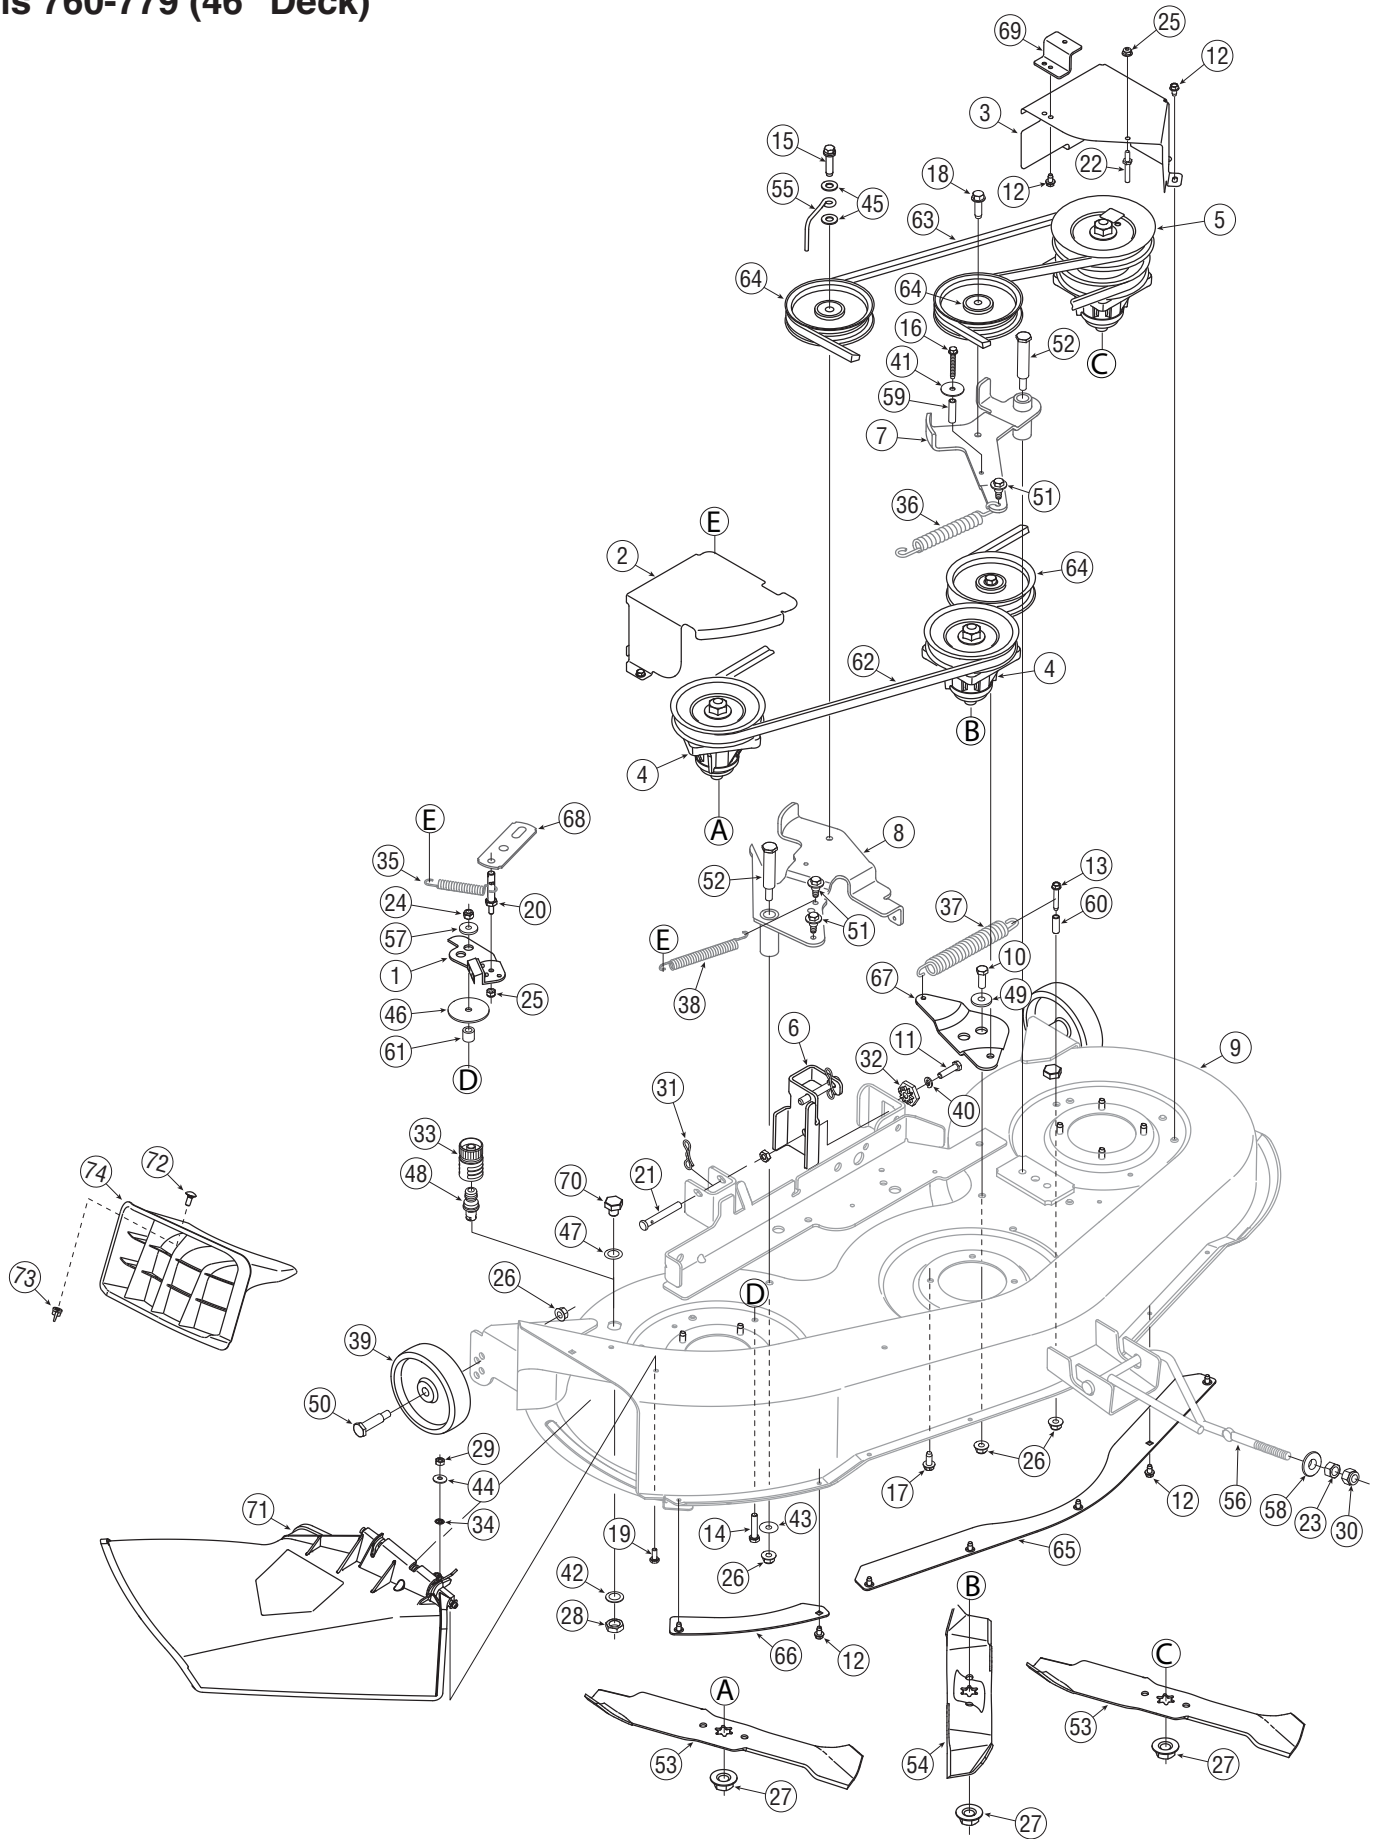

Models 760-779 (46" Deck)

Ref. No.	Part No.	Description
1	17116	Deck Brake Assembly
2	17258E	Deck Belt Cover RH
3	783-1348D	Deck Belt Cover LH
4	618-0240A	Spindle Assembly
5	618-04134B	Double Pulley Spindle Assy.
6	683-0254B	Deck Hanger Bracket Assy.
7	683-04250A	Idler Bracket Assembly LH
8	683-04251A	Idler Bracket Assembly RH
9	683-04306	Deck Assembly
10	710-0514	Hex Screw, 3/8-16 x 1.00
11	710-0528	Hex Screw, 5/16-18 x 1.25
12	710-0599	Screw, 1/4-20 x .50
13	710-0778	Screw, 1/4-20 x 1.50
14	710-0805	Hex Screw, 5/16-18 x 1.50
15	710-1007	Sems Screw, 3/8-16 x 1.50
16	710-1026	Screw, 1/4-20 x 1.75
17	710-1260A	Screw, 5/16-18, .750
18	710-1315	Screw, 3/8-16, x 1.25
19	710-3015	Screw, 1/4-20 x .75
20	711-04636	Pin, 1/4-20: 3/8 x 2.685
21	711-04669	Clevis Pin, 3/8 dia. x 2.75
22	711-0993	Belt Guard Pin, 1/4 x 1.43 lg.
23	712-0206	Hex Nut, 1/2-13
24	712-04063	Flange Lock Nut, 5/16-18
25	712-04064	Flange Lock Nut, 1/4-20
26	712-04065	Flange Lock Nut, 3/8-16
27	712-0417A	Flange Nut, 5/8-18
28	712-0641	Hex Nut, M16-1.5
29	712-3006	Hex Nut, 1/4-20
30	712-3083	Hex Lock Nut, 1/2-13
31	714-04043	Bow-Tie Cotter Pin
32	717-04074	Deck Adjustment Gear
33	721-04041 †	Water Nozzle Adapter
34	726-0233	Push Nut, .25 ID x .50 OD
35	732-0429A	Extension Spring, .50 x 3.97 Lg.
36	732-04400	Extension Spring, .75 x 6.835 Lg.
37	732-0594A	Extension Spring, .91 x 7.33 Lg.

Ref. No.	Part No.	Description
38	732-0814	Extension Spring, .56 x 5.52 lg.
39	734-0973	Deck Wheel 5.0 x 1.38
40	736-0119	Lock Washer, 5/16
41	736-0211	Flat Washer, .285 x 1.25 x .06
42	736-0225	Lock Washer, 5/8 Int. Tooth
43	736-0258	Flat Washer, .385 x 1.0 x .135
44	736-0270	Bell Washer, .265 x .75 x .062
45	736-0300	Flat Washer, .406 x .875 x .059
46	736-0418A	Flat Washer, .406 x .875 x .059
47	736-0187	Flat Washer, .64 x 1.24 x .06
48	737-04003C †	Deck Water Nozzle
49	738-0347	Shoulder Spacer, .625 ID x .169
50	738-0373	Shoulder Bolt .496 x 1.525: 3/8-16
51	738-04091	Shoulder Screw .43 x .29:5/16-18
52	738-04216A	Shoulder Bolt .625 x 2.515: 3/8-16
53	742-0611A	Blade, 3 in 1 star, 16.28" Lg.
54	742-0612A	Blade, 3 in 1 star, 14.88" Lg.
55	747-04530	Belt Keeper Rod
56	747-04645	Front Deck Adjustment Rod
57	748-0234	Shoulder Spacer
58	748-04069	Deck Lift Pivot Cup
59	750-04456	Spacer, .260 x .372 x 1.420 Lg.
60	750-0566A	Spacer, .260 x .372 x 1.030 Lg.
61	750-1320	Spacer, .375 x .63 x .595 Lg.
62	754-0349	V-Belt, 79.10 Lg.
63	754-04142	V-Belt, 91.4 Lg.
64	756-04129	Idler Pulley, 4.25" dia.
65	783-0141	Center Deck Skirt
66	783-0142	RH Deck Skirt
67	783-04641A	Idler Bracket
68	783-05321	Brake Bracket
69	783-05360	Deck Stop Bracket
70	738-04146	Bolt Plug, M16 x 1.5
71	731-1032B	Discharge Chute
72	710-0134 †	Carriage Screw, 1/4-20 x .62
73	712-3087 †	Wing Nut, 1/4-20
74	731-05264 †	Mulch Plug, 46" Deck

† If Equipped

NOTE: Tractor features vary by model. NOT all parts listed above and pictured on the previous page are standard equipment.

Illustrated Parts List

To order replacement parts, call the Customer Service Line at 1-800-800-7310, or visit www.mtdproducts.com

IMPORTANT

For a proper working machine, use Factory Approved Parts. **V-belts** are designed to engage and disengage safely. A substitute (non OEM) V-belt can be dangerous by not disengaging completely.