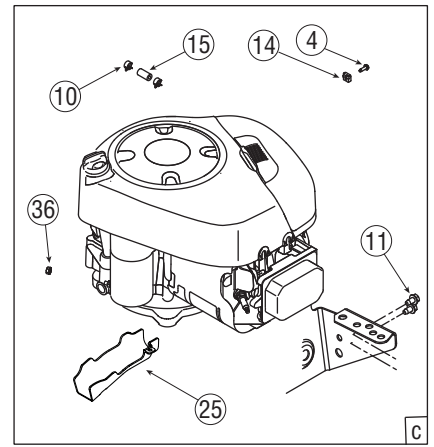

Models 760-779

Illustrated Parts List

To order replacement parts, call the Customer Service Line at 1-800-800-7310, or visit www.mtdproducts.com

Ref. No.	Part No.	Description
1	710-0227	Screw, #8-18 x .50
2	710-1502	Screw, #8-18 x .375
3	710-0604A	Self-tapping Screw, 5/16-18, .625
4	710-1237	Screw, #10-32, .625
5	710-1314A	Socket Cap Screw, 5/16-18, .625
6	710-1315	Self-tapping Screw, 3/8-16, 1.25
7	751-10013	Exhaust Pipe
8	783-04573	LH Muffler Bracket
9	725-0157	Cable Tie, 7.4"
10	726-0205	Hose Clamp, .490
11	710-0599	Screw, 1/4-20, 0.500
12	751-9986A	Muffler, Bug
13	783-04574	RH Muffler Bracket
14	751B221535	Casing Clamp
15	751-10349	Fuel Line Hose
16	751-0564B	Muffler Deflector
17	751-10162	Muffler, Single Inlet
18	783-04576	Muffler Shield
19	751-0620A	Exhaust Pipe

Ref. No.	Part No.	Description
20	751-3140	Oil Drain Valve
21	751-3141	Oil Drain Hose
22	751-3142	Oil Drain Cap
23	783-0615D	Muffler Heat Shield
24	721-0348	Exhaust Gasket
25	731-05628	Oil Drain Sleeve
26	751-0617B	Muffler, Single Inlet
27	721-0208	Exhaust Gasket
28	737-0143	Oil Drain Cap, 3/8-18
29	737-0199	Oil Drain Pipe, 3/8-16, 2.0
30	712-04065	Flange Lock Nut, 3/8-16
31	751-0619A	Exhaust Pipe
32	751B222261	Muffler Deflector
33	736-0300	Flat Washer, .406 x .875 x .059
34	738-0143	Shldr Screw, .498 x .340 x 3/8-16
35	751-0622A	Exhaust Pipe
36	712-0271	Hex Sems Nut, 1/4-20
37	751-10047	Kohler Courage Exhaust Pipe
38	KH-20-041-12-S	Gasket, Kohler Courage

- (a) Tractor models with Tecumseh Single-cylinder Engine (16 HP - 18 HP)
- (b) Tractor models with Tecumseh Single-cylinder Engine (12 HP - 15 HP)
- (c) Tractor models with Briggs and Stratton OHV Single-cylinder Engine
- (d) Tractor models with Briggs and Stratton OHV Single-cylinder Engine (canister muffler)
- (e) Tractor models with Kohler Single-cylinder Engine (16 HP - 20 HP)

NOTE: Tractor features vary by model. NOT all parts listed above and pictured on the previous page are standard equipment.