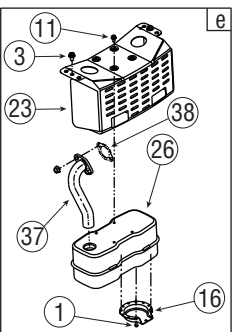

Models 760-779

Illustrated Parts List

To order replacement parts, call the Customer Service Line at 1-800-800-7310, or visit www.mtdproducts.com

Ref. No.	Part No.	Description
1	710-0227	Screw, #8-18 x .50
2	710-1502	Screw, #8-18 x .375
3	710-0604A	Self-tapping Screw, 5/16-18, .625
4	710-1237	Screw, #10-32, .625
5	710-1314A	Socket Cap Screw, 5/16-18, .625
6	710-1315	Self-tapping Screw, 3/8-16, 1.25
7	751-10013	Exhaust Pipe
8	783-04573	LH Muffler Bracket
9	725-0157	Cable Tie, 7.4"
10	726-0205	Hose Clamp, .490
11	710-0599	Screw, 1/4-20, 0.500
12	751-9986A	Muffler, Bug
13	783-04574	RH Muffler Bracket
14	751B221535	Casing Clamp
15	751-10349	Fuel Line Hose
16	751-0564B	Muffler Deflector
17	751-10162	Muffler, Single Inlet
18	783-04576	Muffler Shield
19	751-0620A	Exhaust Pipe

Ref. No.	Part No.	Description
20	751-3140	Oil Drain Valve
21	751-3141	Oil Drain Hose
22	751-3142	Oil Drain Cap
23	783-0615D	Muffler Heat Shield
24	721-0348	Exhaust Gasket
25	731-05628	Oil Drain Sleeve
26	751-0617B	Muffler, Single Inlet
27	721-0208	Exhaust Gasket
28	737-0143	Oil Drain Cap, 3/8-18
29	737-0199	Oil Drain Pipe, 3/8-16, 2.0
30	712-04065	Flange Lock Nut, 3/8-16
31	751-0619A	Exhaust Pipe
32	751B222261	Muffler Deflector
33	736-0300	Flat Washer, .406 x .875 x .059
34	738-0143	Shldr Screw, .498 x .340 x 3/8-16
35	751-0622A	Exhaust Pipe
36	712-0271	Hex Sems Nut, 1/4-20
37	751-10047	Kohler Courage Exhaust Pipe
38	KH-20-041-12-S	Gasket, Kohler Courage

- (a) Tractor models with Tecumseh Single-cylinder Engine (16 HP - 18 HP)
- (b) Tractor models with Tecumseh Single-cylinder Engine (12 HP - 15 HP)
- (c) Tractor models with Briggs and Stratton OHV Single-cylinder Engine
- (d) Tractor models with Briggs and Stratton OHV Single-cylinder Engine (canister muffler)
- (e) Tractor models with Kohler Single-cylinder Engine (16 HP - 20 HP)

NOTE: Tractor features vary by model. NOT all parts listed above and pictured on the previous page are standard equipment.