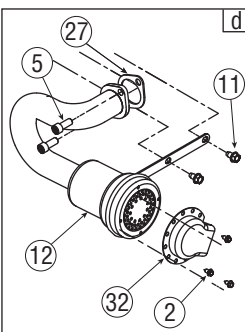

Models 760-779

Illustrated Parts List

To order replacement parts, call the Customer Service Line at 1-800-800-7310, or visit www.mtdproducts.com

Ref. No.	Part No.	Description
1	710-0227	Screw, #8-18 x .50
2	710-1502	Screw, #8-18 x .375
3	710-0604A	Self-tapping Screw, 5/16-18, .625
4	710-1237	Screw, #10-32, .625
5	710-1314A	Socket Cap Screw, 5/16-18, .625
6	710-1315	Self-tapping Screw, 3/8-16, 1.25
7	751-10013	Exhaust Pipe
8	783-04573	LH Muffler Bracket
9	725-0157	Cable Tie, 7.4"
10	726-0205	Hose Clamp, .490
11	710-0599	Screw, 1/4-20, 0.500
12	751-9986A	Muffler, Bug
13	783-04574	RH Muffler Bracket
14	751B221535	Casing Clamp
15	751-10349	Fuel Line Hose
16	751-0564B	Muffler Deflector
17	751-10162	Muffler, Single Inlet
18	783-04576	Muffler Shield
19	751-0620A	Exhaust Pipe

Ref. No.	Part No.	Description
20	751-3140	Oil Drain Valve
21	751-3141	Oil Drain Hose
22	751-3142	Oil Drain Cap
23	783-0615D	Muffler Heat Shield
24	721-0348	Exhaust Gasket
25	731-05628	Oil Drain Sleeve
26	751-0617B	Muffler, Single Inlet
27	721-0208	Exhaust Gasket
28	737-0143	Oil Drain Cap, 3/8-18
29	737-0199	Oil Drain Pipe, 3/8-16, 2.0
30	712-04065	Flange Lock Nut, 3/8-16
31	751-0619A	Exhaust Pipe
32	751B222261	Muffler Deflector
33	736-0300	Flat Washer, .406 x .875 x .059
34	738-0143	Shldr Screw, .498 x .340 x 3/8-16
35	751-0622A	Exhaust Pipe
36	712-0271	Hex Sems Nut, 1/4-20
37	751-10047	Kohler Courage Exhaust Pipe
38	KH-20-041-12-S	Gasket, Kohler Courage

- (a) Tractor models with Tecumseh Single-cylinder Engine (16 HP - 18 HP)
- (b) Tractor models with Tecumseh Single-cylinder Engine (12 HP - 15 HP)
- (c) Tractor models with Briggs and Stratton OHV Single-cylinder Engine
- (d) Tractor models with Briggs and Stratton OHV Single-cylinder Engine (canister muffler)
- (e) Tractor models with Kohler Single-cylinder Engine (16 HP - 20 HP)

NOTE: Tractor features vary by model. NOT all parts listed above and pictured on the previous page are standard equipment.