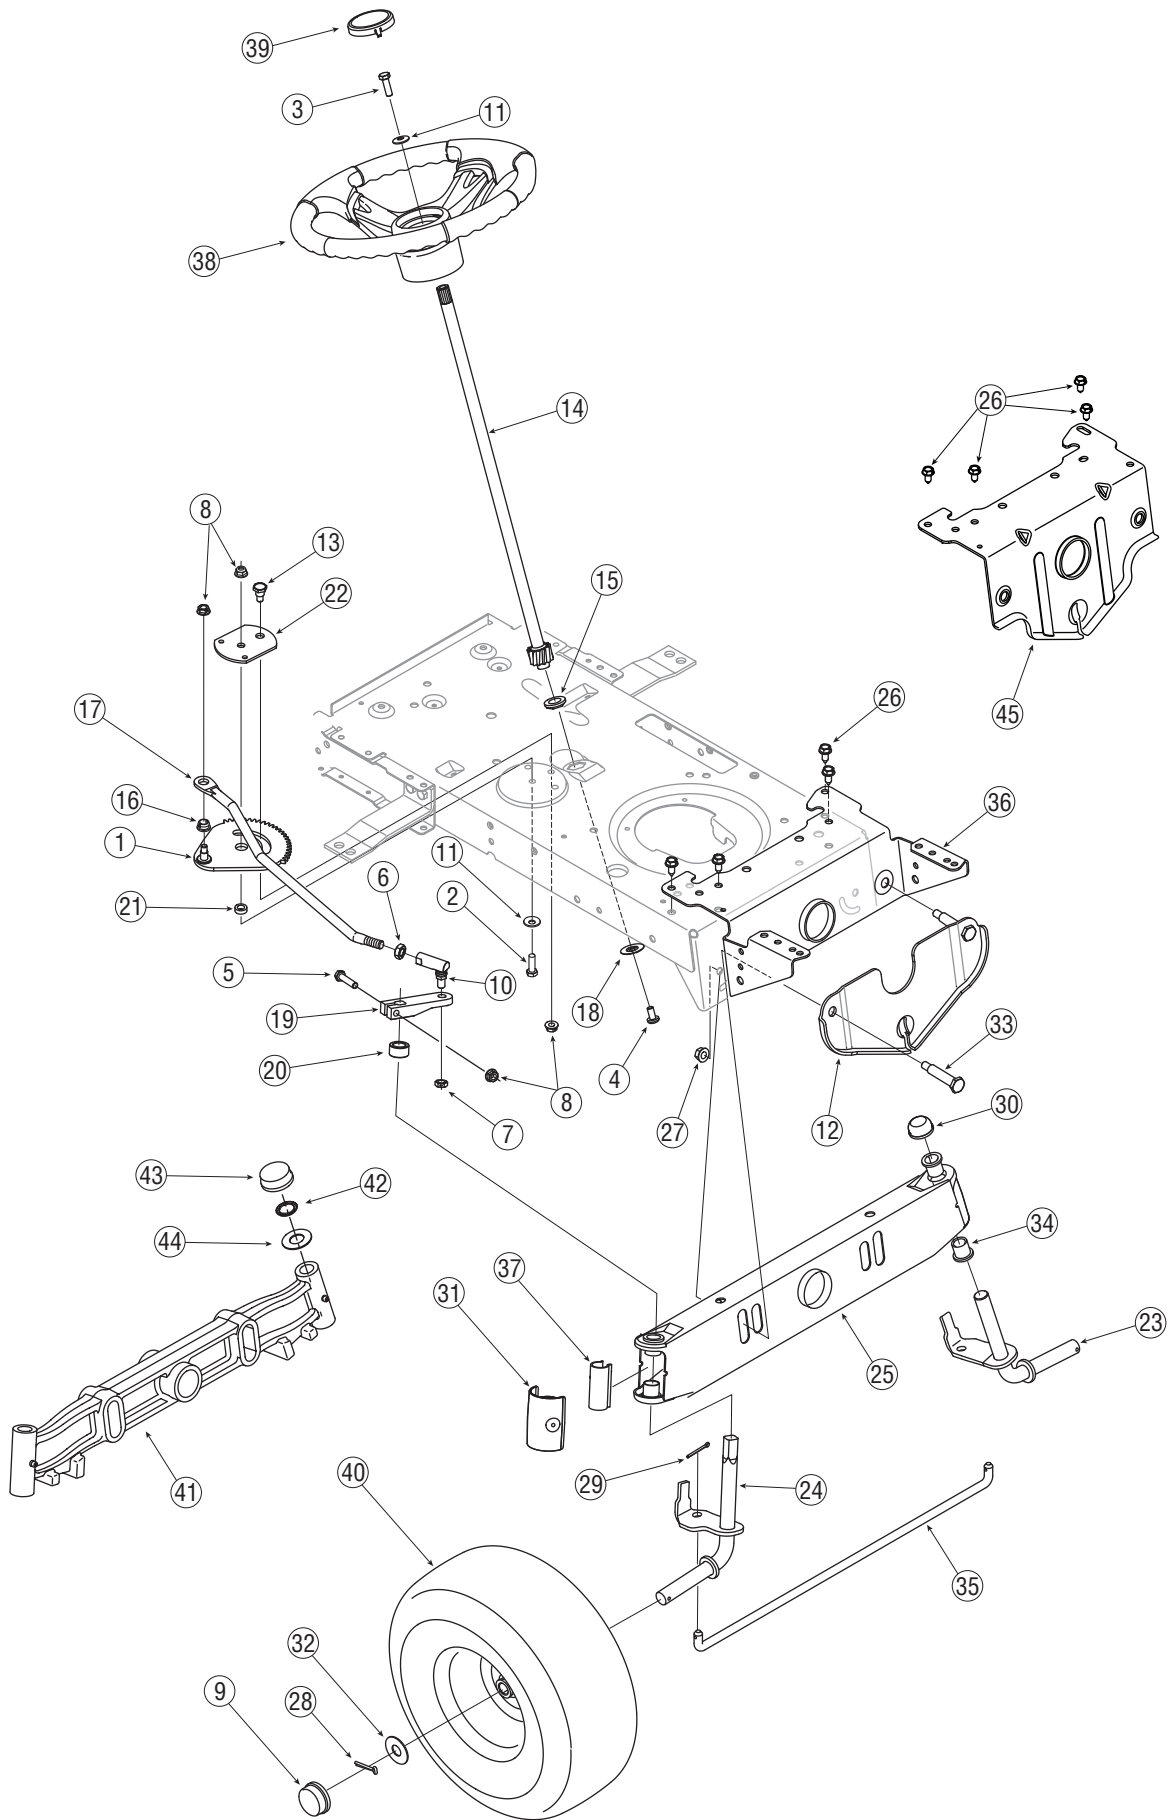

Models 760-779

Illustrated Parts List

To order replacement parts, call the Customer Service Line at 1-800-800-7310, or visit www.mtdproducts.com

Ref. No.	Part No.	Description
1	617-04024	Gear Assembly, Steering
2	710-0376	Screw, 5/16-18, 1.00, Gr5
3	710-0643	Screw, 5/16-18, 1.00, Gr5, Lock
4	710-1309	Screw, Mach, 5/16-18, 0.750
5	710-3180	Screw, 5/16-18, 1.75, Gr5
6	712-0240	Nut, Jam, 7/16-20, Gr2
7	712-0262	Nut, Jam Lock, 3/8-24, Gr2
8	712-04063	Nut, Flange Lock, 5/16-18, Grf
9	731-0484A	Hub Cap
10	723-0448A	Ball Joint, 7/16-20, Lock
11	736-0242	Washer, Bell, .340 x .872 x .060
12	783-04568	Front Hanger Bracket, Deck
13	738-04141	Scr., Shlder, .435 x .3485, 5/16-18
14	738-0919	Steering Shaft, 5/8 Spline x 21.86
15	741-04124	Bearing, Flange, Hex 5/8
16	741-0475	Plastic Bushing .380 ID
17	747-04298	Drag Link, Steering
18	748-0389	Cap, 1.25 x .16
19	748-04065	Steering, Block
20	748-04068	Spacer, .710 ID x .125 OD x .56
21	750-04418	Spacer, .322 ID x .625 OD x .21
22	783-04644	Stabilizer Plate, Gear Segment
23	638-04007	Axle Assmby LH (38" & 42" Deck)
	638-04013	Axle Assembly, LH (46" Deck)
24	638-04008	Axle Assmby RH (38" & 42" Deck)
	638-04014	Axle Assembly, RH (46" Deck)
25	683-0128B	Pivot Bar
26	710-0604A	Screw, 5/16-18, 0.625

Ref. No.	Part No.	Description
27	712-04065	Nut, Flange Lock, 3/8-16, GrF
28	714-04039	Pin, Cotter, 5/32, 1.25
29	714-0474	Pin, Cotter, 1/8 x 0.75
30	726-0341	Push Cap, 3/4
31	731-04057A	End Cap, Pivot Bar (Standard)
	731-1291A	End Cap, Pivot Bar (w/ Fitting)
32	736-04228	Washer, Flat, .781 x 1.59
33	738-04128	Scr., Shlder, .500 x 2.380, 3/8-16
34	741-0660A	Bearing, Flange, .760 x .941 x 1.0
35	747-04299A	Tie Rod
36	783-04601B	Bracket, Pivot
37	731-04057A	Axle End Cap, Standard
38	631-04028	Steering Wheel, Standard Grip
	631-04008	Steering Wheel, Soft Grip
39	731-04039	Cap, Steering Wheel (no logo)
	731-04040	Cap, Steering Wheel (sprig logo)
	731-04681	Cap, Steering Wheel (tine logo)
40	634-04325	Wheel Ass'y, Round Shoulder
	734-04240A	Tire Only, 15 x 6 x 6, Round Shld.
	634-04086	Wheel Ass'y, Square Shoulder
	734-1731	Tire Only, 15 x 6 x 6, Square Shld.
	634-04081	Rim Assembly (Incl. bearings and valve stem)
41	719-04105	Pivot Bar, Cast
42	726-04035	Push Nut 3/4 Dia.
43	731-04693	Push Cap
44	736-0316	Washer, Flat, .78 x 1.59 x .60
45	783-05326	Pivot Bar Bracket, T-Style Hood

NOTE: Tractor features vary by model. NOT all parts listed above and pictured on the previous page are standard equipment.