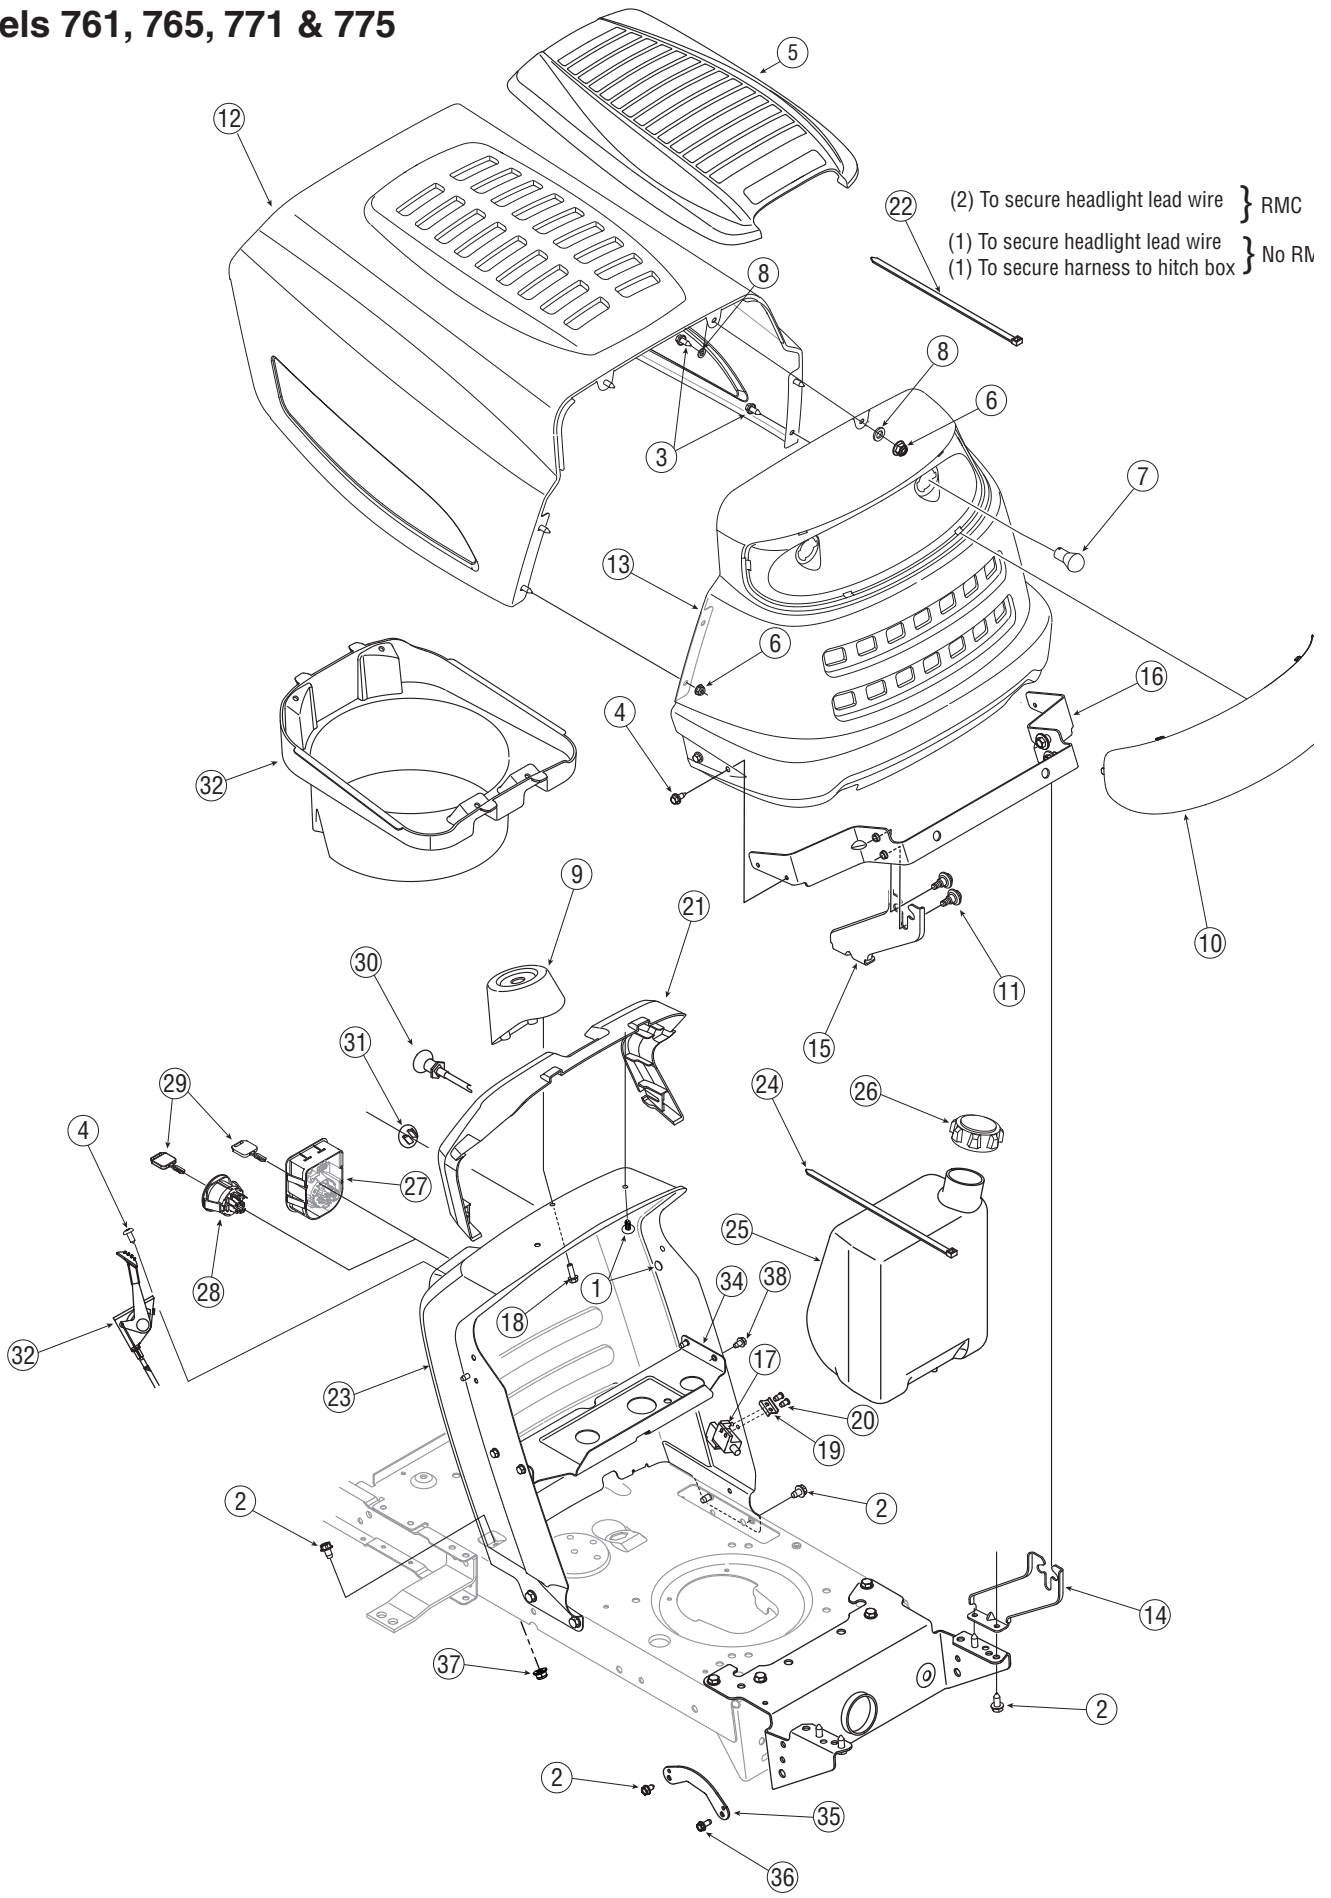

Models 761, 765, 771 & 775

Illustrated Parts List

To order replacement parts, call the Customer Service Line at 1-800-800-7310, or visit www.mtdproducts.com

Ref. No.	Part No.	Description	Ref. No.	Part No.	Description
1	726-04072	Ratchet Clip .250 Dia. x .500 Lg.	24	726-0230	Cable Tie, 34.75
2	710-0604A	Screw, 5/16-18, 0.625	25	751-0555B	Fuel Tank, 1.5 gal.
3	710-0751	Screw, 1/4-20, .620, Gr5	26	751-0603	Fuel Tank Cap
4	710-04483	Screw, 1/4-20, .500	27	725-04227B	Module, Ignition Switch (RMC*)
5	731-05522††	5-Style Hood Cover	28	725-1741	Ignition, Switch (No RMC)
6	712-04064	Nut, Flange Lock, 1/4-20, Gr5	29	725-1744	Key
7	725-0963	Headlamp, 12V	30	746-1085A	Choke Control, 37.5"
8	736-0176	Washer, Flat, .265 x .938 x .120	31	731-05265	Plug
9	731-04945	Support, Steering	32	731-05147A	Plenum (Single Cylinder Engine)
10	731-04949	Lens		731-05566	Plenum (Kohler Single Cylinder)
11	738-04091	Screw, Shoulder, .43 x.29, 5/16-18		731-05165	Plenum (Twin Cylinder Engine)
12	783-04551	Hood	33	746-04364	Throttle/Choke Control, 25"
13	783-04552	Grille			(Single Cylinder Engine)
14	783-04577A	Pivot Bracket, LH		746-1086	Throttle Control, 39"
15	783-04578A	Pivot Bracket, RH			(Twin Cylinder Engine)
16	783-04621	Pivot Bracket, Grille	34	783-04584	Gas Tank Support Bracket
17	725-04039†	Switch	35	783-05027	Front Pivot Support Bracket
18	710-0895	Screw, 1/4-15, 0.750	36	710-1260A	Screw, 5/16-18 x .750
19	17962†	Switch Plate	37	712-04063	Flange Lock Nut 5/16-18
20	728-04021†	Pop Rivet	38	710-0599	Screw, 1/4-20, 0.500
21	731-04947A	Collar, Dash	—	725-04432	Wire Harness (RMC)
22	725-0157	Cable Tie	—	725-04433	Wire Harness (No RMC)
23	783-04892	Dash Assembly (RMC*)	—	725-04481	Wire Harness (No RMC) <i>Kohler Only</i>
	783-04873	Dash Assembly (No RMC)	—	777X41984	Headlight Lens Reflector