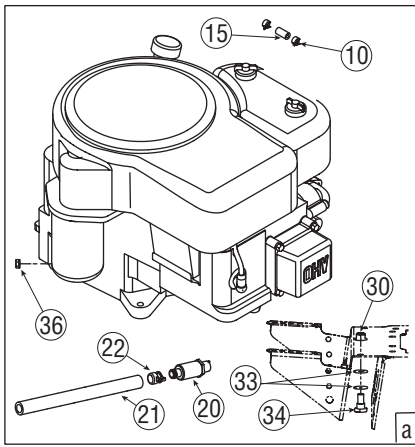

Models 760-779

Illustrated Parts List

To order replacement parts, call the Customer Service Line at 1-800-800-7310, or visit www.mtdproducts.com

Ref. No.	Part No.	Description
1	710-0227	Screw, #8-18 x .50
2	710-1502	Screw, #8-18 x .375
3	710-0604A	Self-tapping Screw, 5/16-18, .625
4	710-1237	Screw, #10-32, .625
5	710-1314A	Socket Cap Screw, 5/16-18, .625
6	710-1315	Self-tapping Screw, 3/8-16, 1.25
7	751-10013	Exhaust Pipe
8	783-04573	LH Muffler Bracket
9	725-0157	Cable Tie, 7.4"
10	726-0205	Hose Clamp, .490
11	710-0599	Screw, 1/4-20, 0.500
12	751-9986A	Muffler, Bug
13	783-04574	RH Muffler Bracket
14	751B221535	Casing Clamp
15	751-10349	Fuel Line Hose
16	751-0564B	Muffler Deflector
17	751-10162	Muffler, Single Inlet
18	783-04576	Muffler Shield
19	751-0620A	Exhaust Pipe

Ref. No.	Part No.	Description
20	751-3140	Oil Drain Valve
21	751-3141	Oil Drain Hose
22	751-3142	Oil Drain Cap
23	783-0615D	Muffler Heat Shield
24	721-0348	Exhaust Gasket
25	731-05628	Oil Drain Sleeve
26	751-0617B	Muffler, Single Inlet
27	721-0208	Exhaust Gasket
28	737-0143	Oil Drain Cap, 3/8-18
29	737-0199	Oil Drain Pipe, 3/8-16, 2.0
30	712-04065	Flange Lock Nut, 3/8-16
31	751-0619A	Exhaust Pipe
32	751B222261	Muffler Deflector
33	736-0300	Flat Washer, .406 x .875 x .059
34	738-0143	Shldr Screw, .498 x .340 x 3/8-16
35	751-0622A	Exhaust Pipe
36	712-0271	Hex Sems Nut, 1/4-20
37	751-10047	Kohler Courage Exhaust Pipe
38	KH-20-041-12-S	Gasket, Kohler Courage

- (a) Tractor models with Tecumseh Single-cylinder Engine (16 HP - 18 HP)
- (b) Tractor models with Tecumseh Single-cylinder Engine (12 HP - 15 HP)
- (c) Tractor models with Briggs and Stratton OHV Single-cylinder Engine
- (d) Tractor models with Briggs and Stratton OHV Single-cylinder Engine (canister muffler)
- (e) Tractor models with Kohler Single-cylinder Engine (16 HP - 20 HP)

NOTE: Tractor features vary by model. NOT all parts listed above and pictured on the previous page are standard equipment.