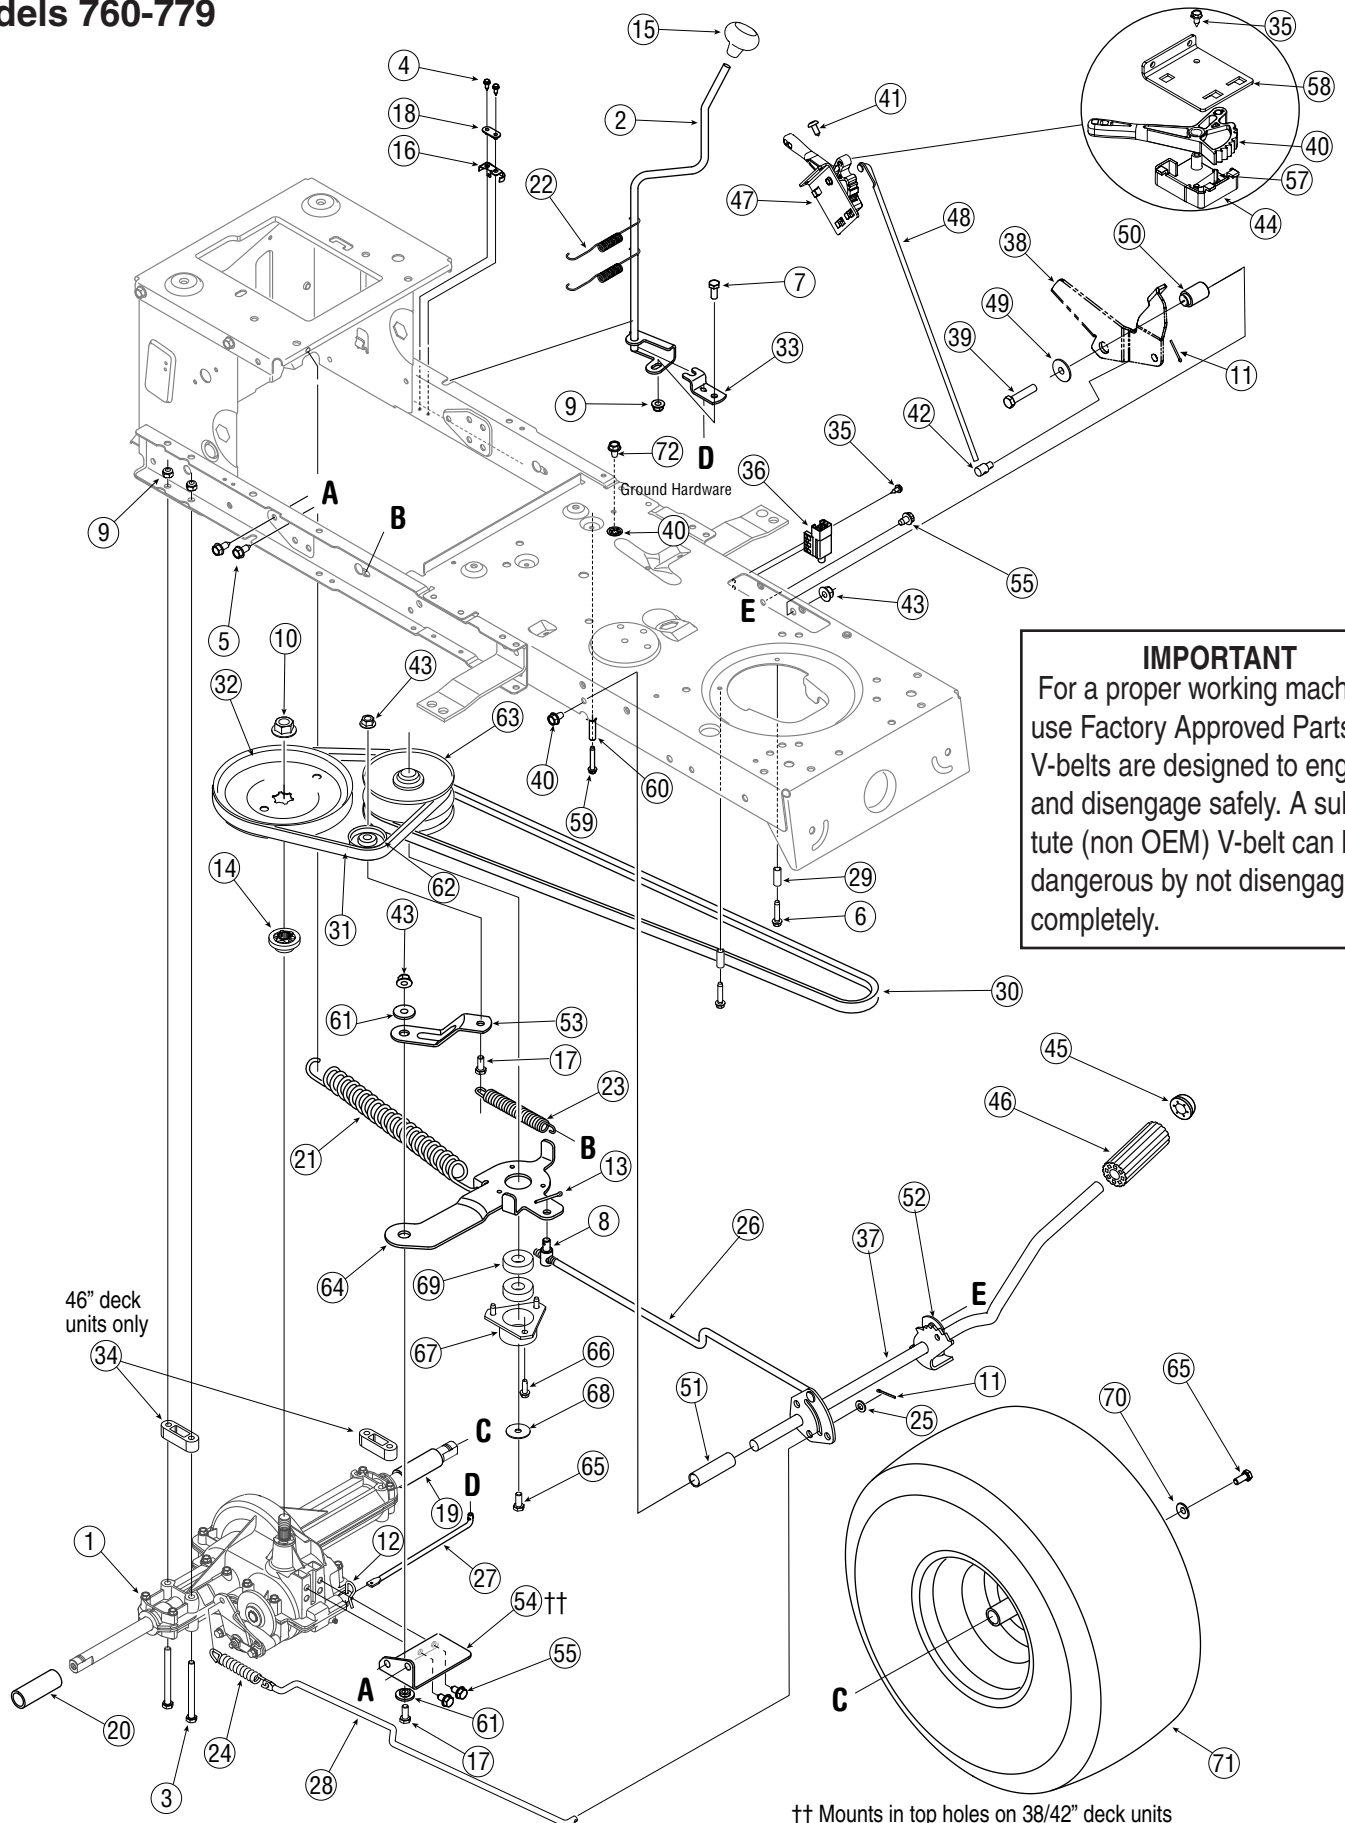

Models 760-779

IMPORTANT
For a proper working machine,
use Factory Approved Parts.
V-belts are designed to engage
and disengage safely. A substi-
tute (non OEM) V-belt can be
dangerous by not disengaging
completely.

46" deck
units only

†† Mounts in top holes on 38/42" deck units
Mounts in bottom holes on 46" deck units