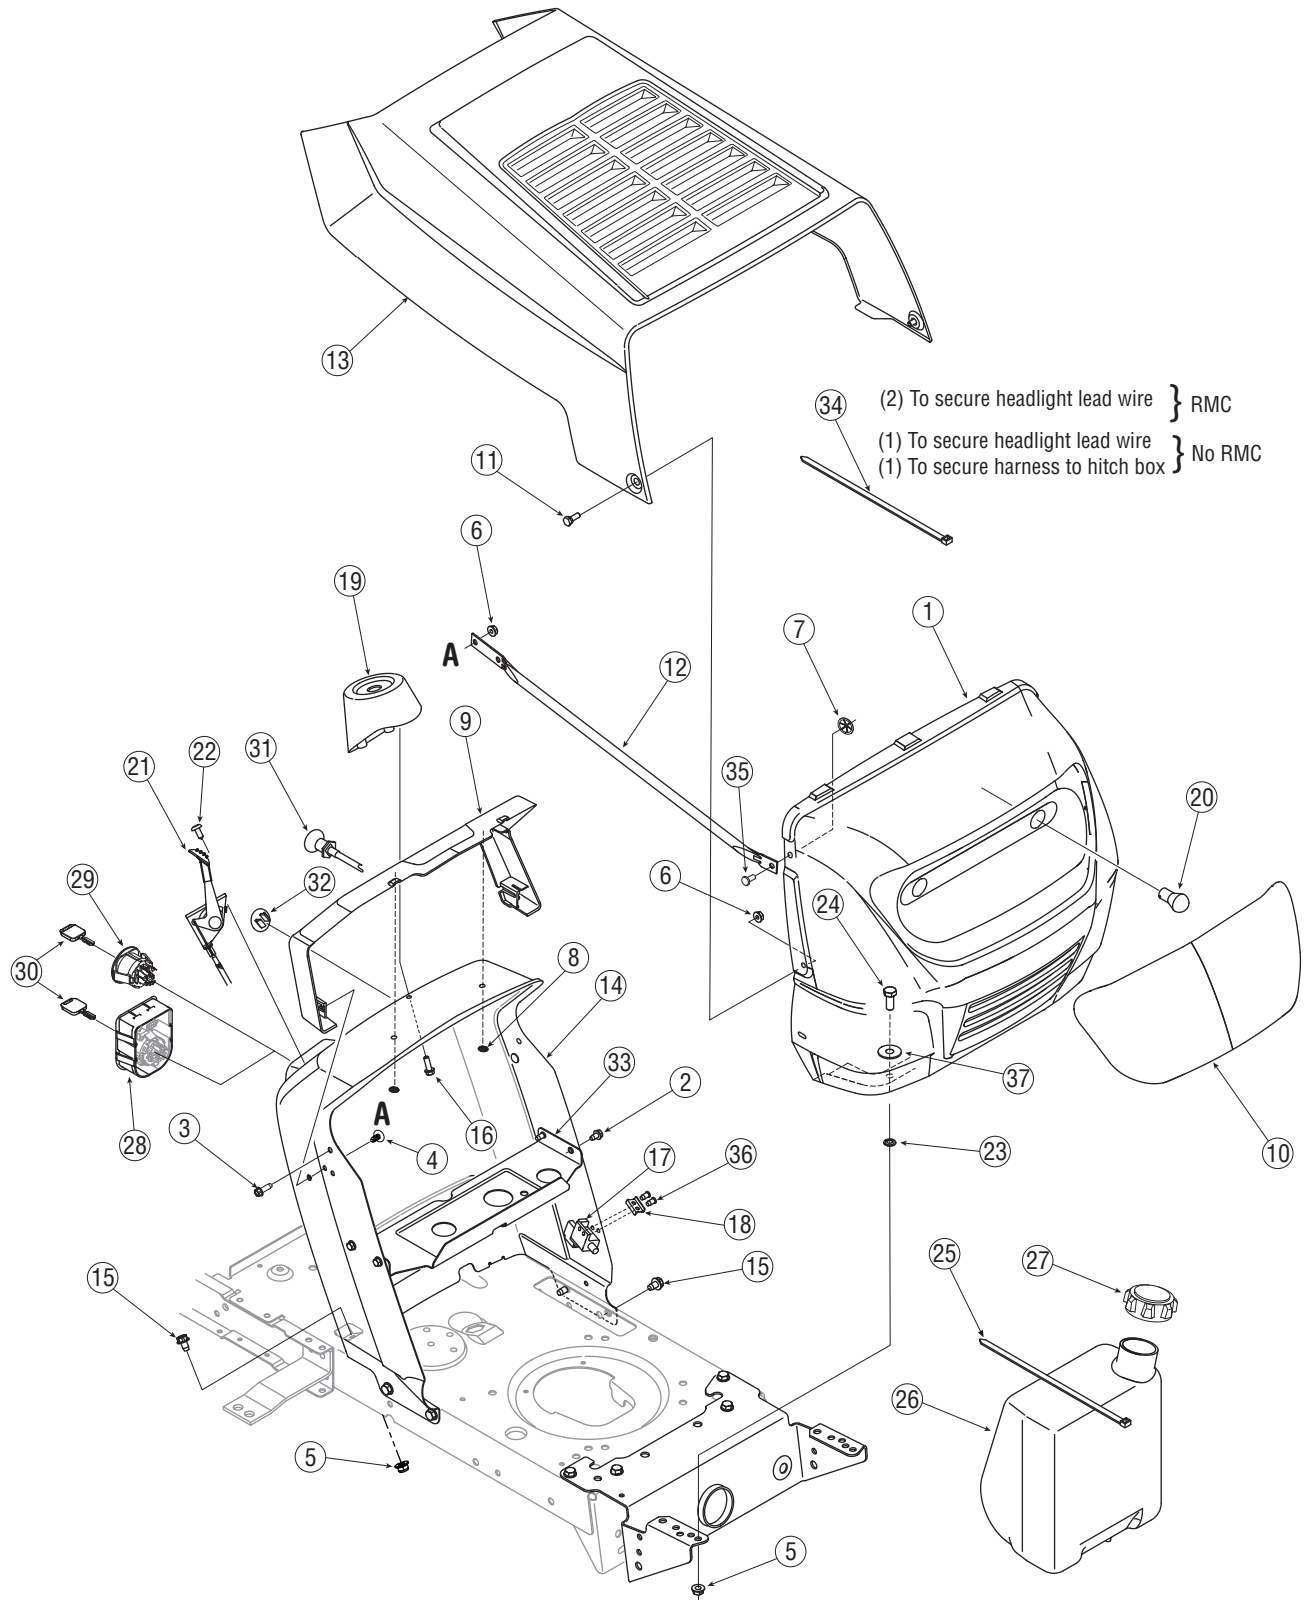

Model 762 & 772

Illustrated Parts List

To order replacement parts, call the Customer Service Line at 1-800-800-7310, or visit www.mtdproducts.com

Ref. No.	Part No.	Description	Ref. No.	Part No.	Description
1	783-04979	Grille		746-1086	Throttle Control, 39" (Twin Cylinder)
2	710-0599	Screw, 1/4-20, 0.500	22	710-04483	Screw, 1/4-14, .500
3	710-0642	Screw, 1/4-20, 0.750	23	726-0201	Speed Nut, .3125
4	726-04072	Ratchet Clip .250 dia. x .500 lg.	24	710-3008	Screw, 5/16-18, .750
5	712-04063	Nut, Flange Lock, 5/16-18, GrF	25	726-0230	Cable Tie, 34.75
6	712-04064	Nut, Flange Lock, 1/4-20, GrF	26	751-0555B	Fuel Tank, 1.5 gal.
7	726-04012	Nut, Push-on, .25 Dia	27	751-0603	Fuel Tank Cap
8	726-0233	Push Nut, .25ID x .50OD	28	725-04227B	Module, Ignition Switch (RMC*)
9	731-05012A	Collar, Dash, 0-Style	29	725-1741	Module, Ignition Switch (No RMC*)
10	731-1503A	Lens	30	725-1744	Key
11	738-0952A	Screw, Shldr, .375 x .125, 1/4-20	31	746-1085A	Choke Control, 37.5"
12	749-04220	Support Rod, Grill	32	731-05265	Choke Plug
13	783-04608	Hood	33	783-04584	Gas Tank Support Bracket
14	783-04892	Dash Assembly (RMC*)	34	725-0157	Cable Tie
	783-04873	Dash Assembly (No RMC)	35	728-0162	Rivet, Flat Head 1/4"
15	710-0604A	Screw, 5/16-18, 0.625	36	728-04021†	Pop Rivet
16	710-0895	Screw, 1/4-15, 0.750	37	736-3078	Flat Washer, .344 x 1.00 x .063
17	725-04039†	Switch	—	725-04432	Wire Harness (RMC)
18	17962†	Switch Plate	—	725-04433	Wire Harness (No RMC)
19	731-04945	Support, Steering	—	725-04481	Wire Harness (No RMC) <i>Kohler Only</i>
20	725-0963	Headlamp, 12V	—	777X40065	Headlight Lens Reflector
21	746-04364	Throttle/Choke Cable, 25" (Sgl. Cyl.)			

* Reverse Caution Mode

† Models equipped with Reverse Caution Mode

NOTE: Tractor features vary by model. NOT all parts listed above and pictured on the previous page are standard equipment.