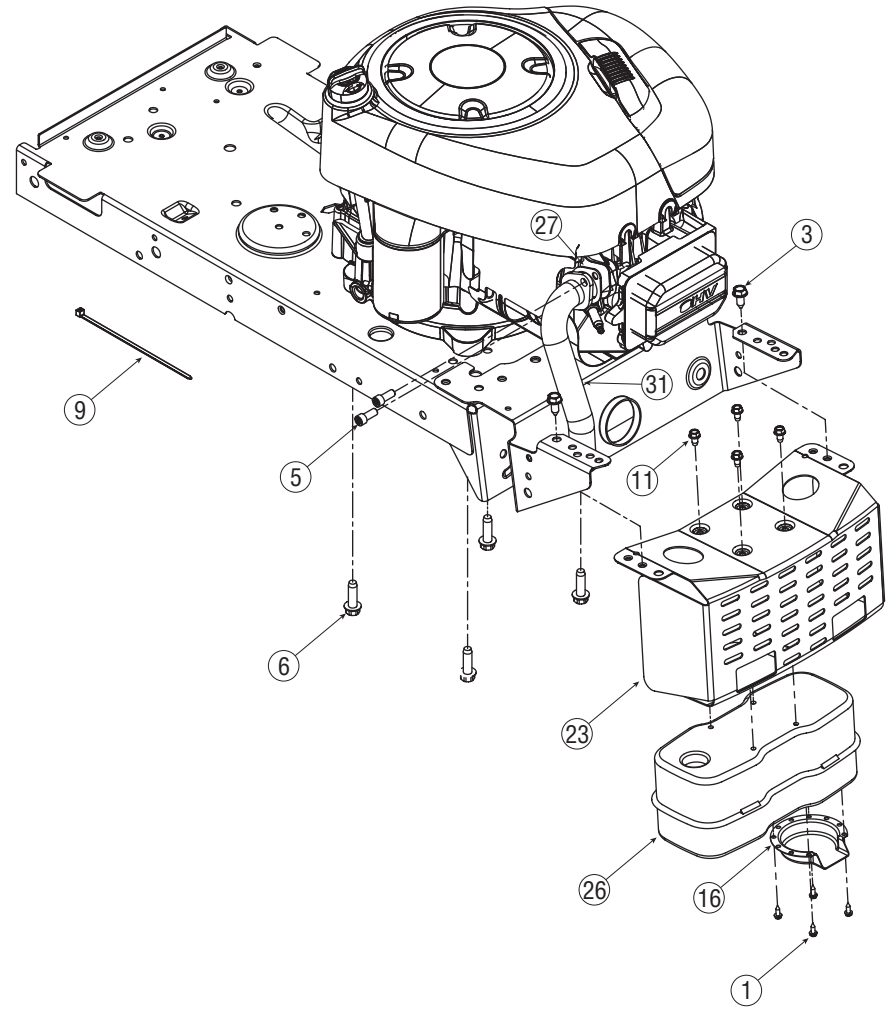

Models 760-779

Illustrated Parts List

To order replacement parts, call the Customer Service Line at 1-800-800-7310, or visit www.mtdproducts.com

Ref. No.	Part No.	Description
1	710-0227	Screw, #8-18 x .50
2	710-1502	Screw, #8-18 x .375
3	710-0604A	Self-tapping Screw, 5/16-18, .625
4	710-1237	Screw, #10-32, .625
5	710-1314A	Socket Cap Screw, 5/16-18, .625
6	710-1315	Self-tapping Screw, 3/8-16, 1.25
7	751-10013	Exhaust Pipe
8	783-04573	LH Muffler Bracket
9	725-0157	Cable Tie, 7.4"
10	726-0205	Hose Clamp, .490
11	710-0599	Screw, 1/4-20, 0.500
12	751-9986A	Muffler, Bug
13	783-04574	RH Muffler Bracket
14	751B221535	Casing Clamp
15	751-10349	Fuel Line Hose
16	751-0564B	Muffler Deflector
17	751-10162	Muffler, Single Inlet
18	783-04576	Muffler Shield
19	751-0620A	Exhaust Pipe

Ref. No.	Part No.	Description
20	751-3140	Oil Drain Valve
21	751-3141	Oil Drain Hose
22	751-3142	Oil Drain Cap
23	783-0615D	Muffler Heat Shield
24	721-0348	Exhaust Gasket
25	731-05628	Oil Drain Sleeve
26	751-0617B	Muffler, Single Inlet
27	721-0208	Exhaust Gasket
28	737-0143	Oil Drain Cap, 3/8-18
29	737-0199	Oil Drain Pipe, 3/8-16, 2.0
30	712-04065	Flange Lock Nut, 3/8-16
31	751-0619A	Exhaust Pipe
32	751B222261	Muffler Deflector
33	736-0300	Flat Washer, .406 x .875 x .059
34	738-0143	Shldr Screw, .498 x .340 x 3/8-16
35	751-0622A	Exhaust Pipe
36	712-0271	Hex Sems Nut, 1/4-20
37	751-10047	Kohler Courage Exhaust Pipe
38	KH-20-041-12-S	Gasket, Kohler Courage

- (a) Tractor models with Tecumseh Single-cylinder Engine (16 HP - 18 HP)
- (b) Tractor models with Tecumseh Single-cylinder Engine (12 HP - 15 HP)
- (c) Tractor models with Briggs and Stratton OHV Single-cylinder Engine
- (d) Tractor models with Briggs and Stratton OHV Single-cylinder Engine (canister muffler)
- (e) Tractor models with Kohler Single-cylinder Engine (16 HP - 20 HP)

NOTE: Tractor features vary by model. NOT all parts listed above and pictured on the previous page are standard equipment.