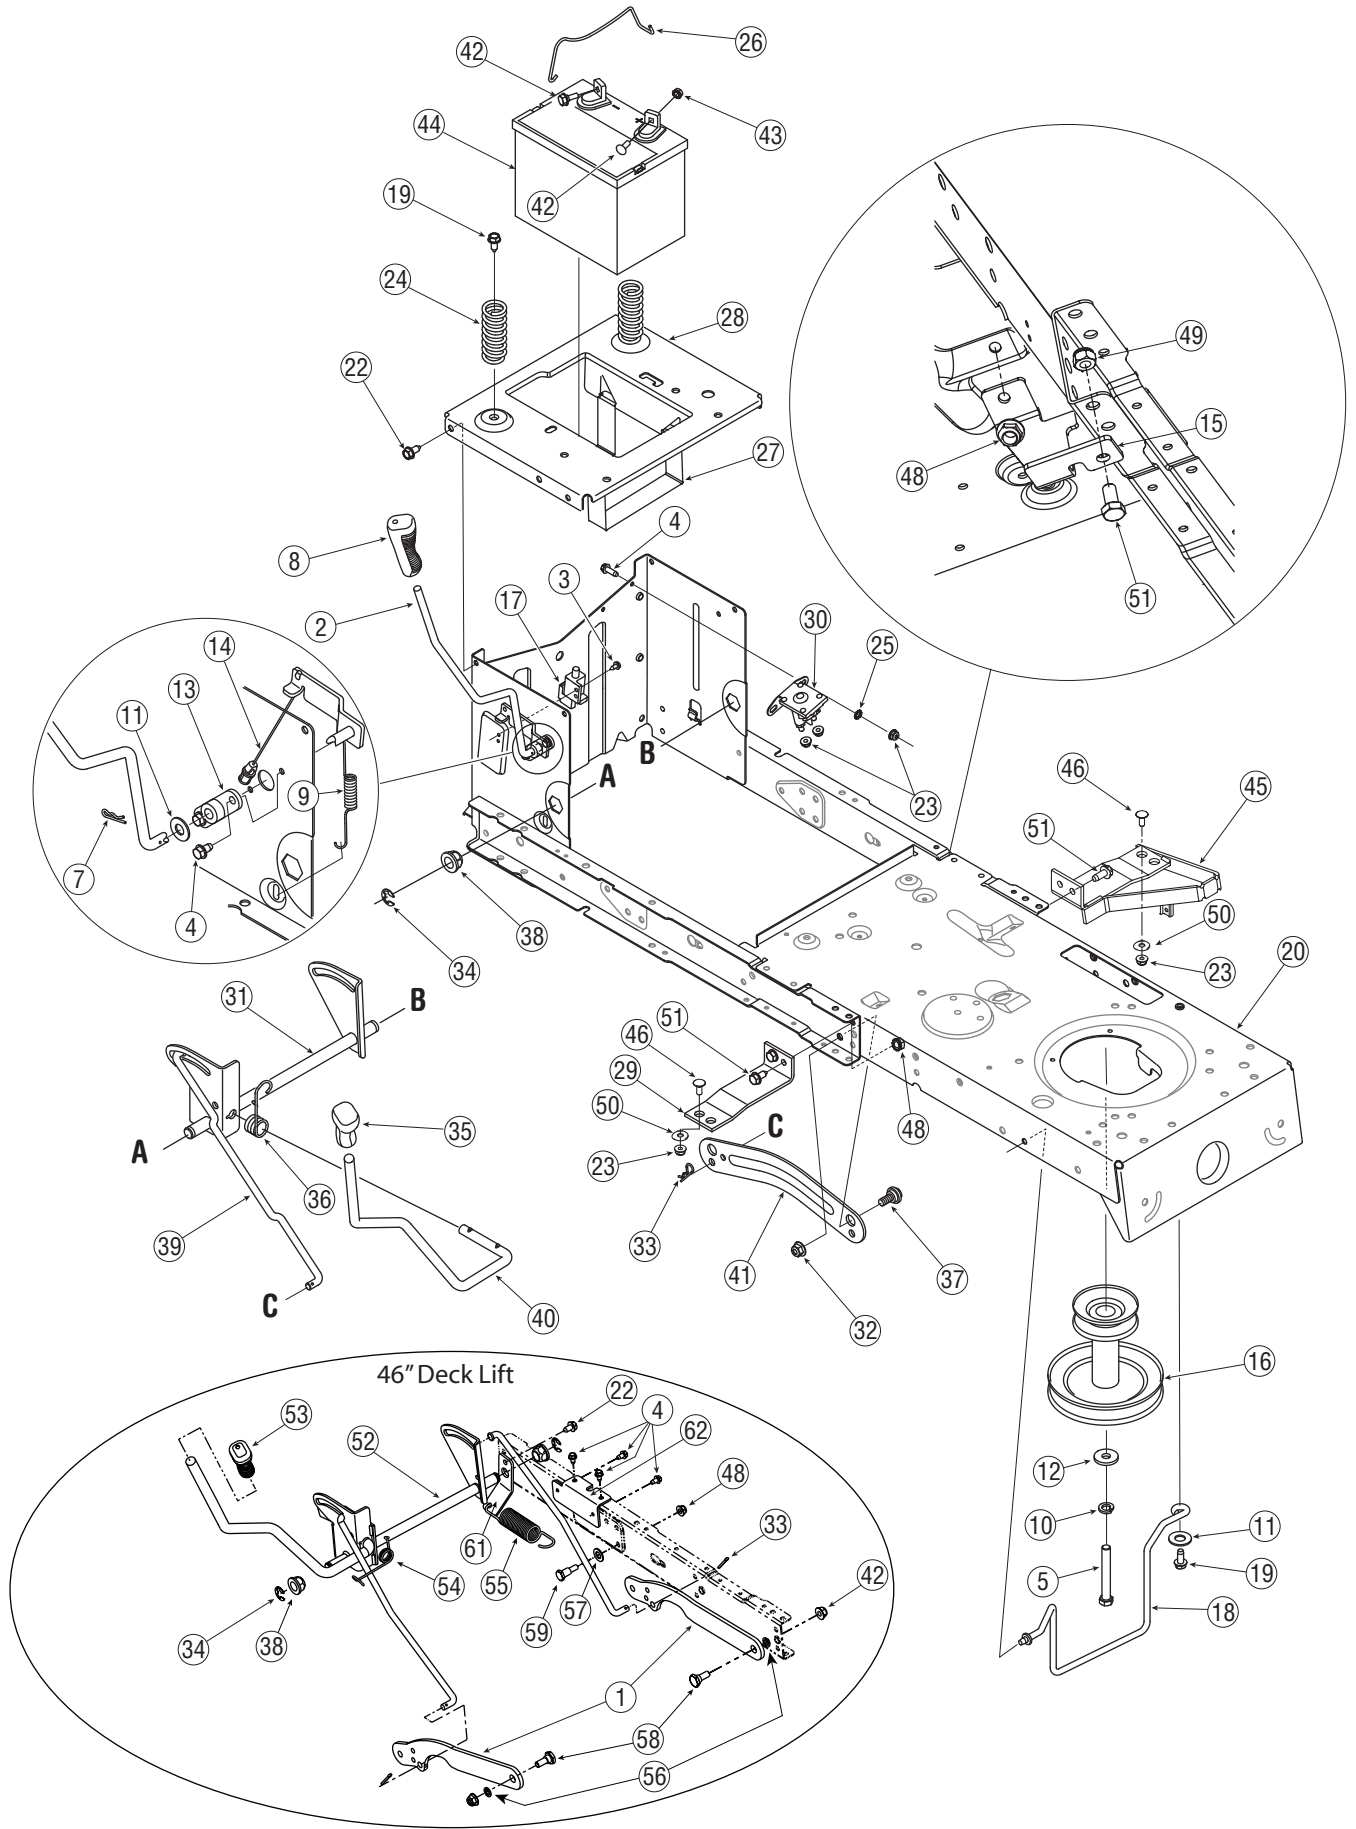

Models 760-779

Illustrated Parts List

To order replacement parts, call the Customer Service Line at 1-800-800-7310, or visit www.mtdproducts.com

Ref. No.	Part No.	Description
1	783-0678C	Deck Lift Link
2	647-04096	Handle Asswmbly, PTO
3	738-04237	Shoulder Screw, #10-16, 0.500
4	710-0599	Screw, 1/4-20, 0.500
5	710-3157A	Screw, 7/16-20, 3.25 38 & 42" Dk.
	710-04607	Screw, 7/16-20, 2.75 46" Deck
7	714-0145	Pin, Click, .092 x 1.64
8	720-04049	Grip, Handle, 3/8
9	732-04276A	Spring, Extension
10	736-0171	Washer, Lock, 7/16
11	736-0300	Washer, Flat, .406 x .875 x .059
12	736-0322	Washer, Flat, .450 x 1.250 x .164
13	741-04119	Bearing, PTO
14	746-04173B	Cable, Deck Engagement
15	783-04753	Frame Support Bracket
16	756-04196	Engine Pulley, 38" & 42" Deck
	756-04207	Engine Pulley, 46" Deck
17	725-04363	Switch, Interlock
18	747-04332A	Rod, Belt Keeper (38" Deck)
	747-04307	Rod, Belt Keeper (42/46" Deck)
19	710-1260A	Screw, 5/16-18, .750
20	683-04163B	Frame Assembly
21	710-0642	Screw, 1/4-20, 0.750
22	710-0604A	Screw, 5/16-18, 0.625
23	712-04064	Nut, Flange Lock, 1/4-20, GrF
24	732-04035	Spring, Compr. , 1.28 OD x 3.125
25	736-0222	Washer, Lock, 1/4
26	747-04385	Hold Down Rod, Battery
27	783-04869	Bracket, Battery
28	783-04548A	Seat Bracket, Frame
29	783-04637	Bracket, Runing Board
30	725-04439	Solenoid
31	683-04155A	Shaft Assembly Lift 38/42" Decks
32	712-04065	Nut, Flange Lock, 3/8-16, GrF