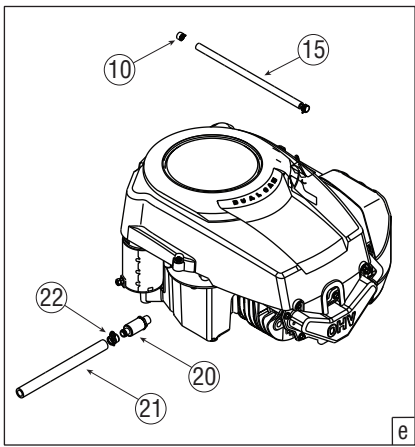

Models 760-779

Illustrated Parts List

To order replacement parts, call the Customer Service Line at 1-800-800-7310, or visit www.mtdproducts.com

Ref. No.	Part No.	Description
1	710-0227	Screw, #8-18 x .50
2	710-1502	Screw, #8-18 x .375
3	710-0604A	Self-tapping Screw, 5/16-18, .625
4	710-1237	Screw, #10-32, .625
5	710-1314A	Socket Cap Screw, 5/16-18, .625
6	710-1315	Self-tapping Screw, 3/8-16, 1.25
7	751-10013	Exhaust Pipe
8	783-04573	LH Muffler Bracket
9	725-0157	Cable Tie, 7.4"
10	726-0205	Hose Clamp, .490
11	710-0599	Screw, 1/4-20, 0.500
12	751-9986A	Muffler, Bug
13	783-04574	RH Muffler Bracket
14	751B221535	Casing Clamp
15	751-10349	Fuel Line Hose
16	751-0564B	Muffler Deflector
17	751-10162	Muffler, Single Inlet
18	783-04576	Muffler Shield
19	751-0620A	Exhaust Pipe

Ref. No.	Part No.	Description
20	751-3140	Oil Drain Valve
21	751-3141	Oil Drain Hose
22	751-3142	Oil Drain Cap
23	783-0615D	Muffler Heat Shield
24	721-0348	Exhaust Gasket
25	731-05628	Oil Drain Sleeve
26	751-0617B	Muffler, Single Inlet
27	721-0208	Exhaust Gasket
28	737-0143	Oil Drain Cap, 3/8-18
29	737-0199	Oil Drain Pipe, 3/8-16, 2.0
30	712-04065	Flange Lock Nut, 3/8-16
31	751-0619A	Exhaust Pipe
32	751B222261	Muffler Deflector
33	736-0300	Flat Washer, .406 x .875 x .059
34	738-0143	Shldr Screw, .498 x .340 x 3/8-16
35	751-0622A	Exhaust Pipe
36	712-0271	Hex Sems Nut, 1/4-20
37	751-10047	Kohler Courage Exhaust Pipe
38	KH-20-041-12-S	Gasket, Kohler Courage

- (a) Tractor models with Tecumseh Single-cylinder Engine (16 HP - 18 HP)
- (b) Tractor models with Tecumseh Single-cylinder Engine (12 HP - 15 HP)
- (c) Tractor models with Briggs and Stratton OHV Single-cylinder Engine
- (d) Tractor models with Briggs and Stratton OHV Single-cylinder Engine (canister muffler)
- (e) Tractor models with Kohler Single-cylinder Engine (16 HP - 20 HP)

NOTE: Tractor features vary by model. NOT all parts listed above and pictured on the previous page are standard equipment.