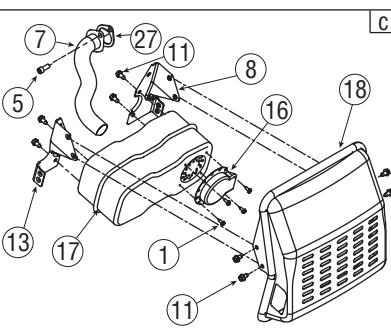

Models 760-779

Illustrated Parts List

To order replacement parts, call the Customer Service Line at 1-800-800-7310, or visit www.mtdproducts.com

Ref. No.	Part No.	Description
1	710-0227	Screw, #8-18 x .50
2	710-1502	Screw, #8-18 x .375
3	710-0604A	Self-tapping Screw, 5/16-18, .625
4	710-1237	Screw, #10-32, .625
5	710-1314A	Socket Cap Screw, 5/16-18, .625
6	710-1315	Self-tapping Screw, 3/8-16, 1.25
7	751-10013	Exhaust Pipe
8	783-04573	LH Muffler Bracket
9	725-0157	Cable Tie, 7.4"
10	726-0205	Hose Clamp, .490
11	710-0599	Screw, 1/4-20, 0.500
12	751-9986A	Muffler, Bug
13	783-04574	RH Muffler Bracket
14	751B221535	Casing Clamp
15	751-10349	Fuel Line Hose
16	751-0564B	Muffler Deflector
17	751-10162	Muffler, Single Inlet
18	783-04576	Muffler Shield
19	751-0620A	Exhaust Pipe

Ref. No.	Part No.	Description
20	751-3140	Oil Drain Valve
21	751-3141	Oil Drain Hose
22	751-3142	Oil Drain Cap
23	783-0615D	Muffler Heat Shield
24	721-0348	Exhaust Gasket
25	731-05628	Oil Drain Sleeve
26	751-0617B	Muffler, Single Inlet
27	721-0208	Exhaust Gasket
28	737-0143	Oil Drain Cap, 3/8-18
29	737-0199	Oil Drain Pipe, 3/8-16, 2.0
30	712-04065	Flange Lock Nut, 3/8-16
31	751-0619A	Exhaust Pipe
32	751B222261	Muffler Deflector
33	736-0300	Flat Washer, .406 x .875 x .059
34	738-0143	Shldr Screw, .498 x .340 x 3/8-16
35	751-0622A	Exhaust Pipe
36	712-0271	Hex Sems Nut, 1/4-20
37	751-10047	Kohler Courage Exhaust Pipe
38	KH-20-041-12-S	Gasket, Kohler Courage

- (a) Tractor models with Tecumseh Single-cylinder Engine (16 HP - 18 HP)
- (b) Tractor models with Tecumseh Single-cylinder Engine (12 HP - 15 HP)
- (c) Tractor models with Briggs and Stratton OHV Single-cylinder Engine
- (d) Tractor models with Briggs and Stratton OHV Single-cylinder Engine (canister muffler)
- (e) Tractor models with Kohler Single-cylinder Engine (16 HP - 20 HP)

NOTE: Tractor features vary by model. NOT all parts listed above and pictured on the previous page are standard equipment.