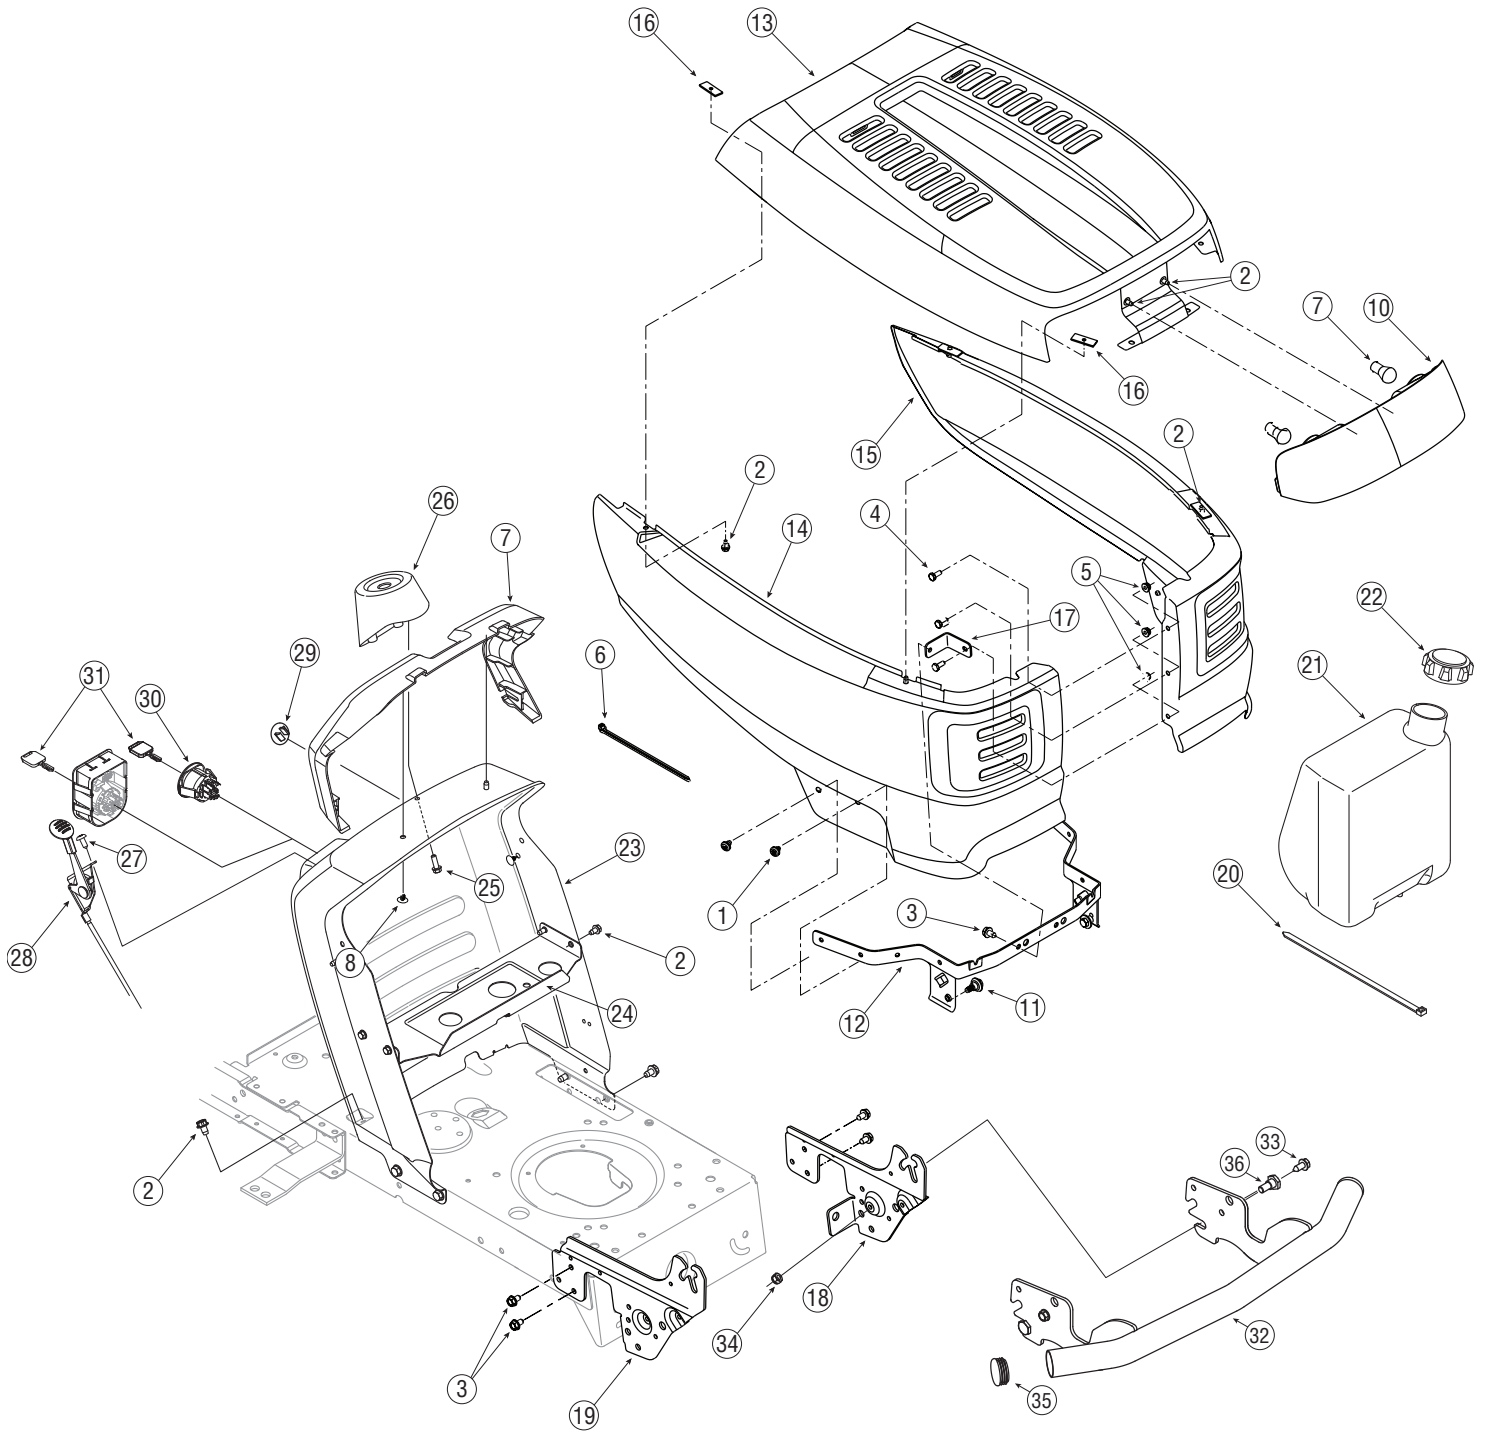

Model 76T & 77T

Illustrated Parts List

To order replacement parts, call the Customer Service Line at 1-800-800-7310, or visit www.mtdproducts.com

Ref. No.	Part No.	Description
1	710-04593	Screw, 5/16-18, .375
2	710-0599	Screw, 1/4-20, 0.500
3	710-0604A	Screw, 5/16-18, 0.625
4	710-0751	Screw, 1/4-20, 0.620
5	712-04064	Flange Lock Nut, 1/4-20
6	725-0157	Cable Tie, 3/16 x .05 x 7.4
7	725-0963	Headlamp, 12V
8	726-04072	Ratchet Clip
9	731-05078B	Collar, Dash, 3-Style
10	731-05357	Troy-Bilt Lens
11	738-04091	Screw, Shldr, .43 x .29, 5/16-18
12	783-04606B	Pivot Bracket
13	783-04827	Troy-Bilt Hood
14	783-04828	Troy-Bilt Side Panel, RH
15	783-04967	Troy-Bilt Side Panel, LH
16	783-05223	T-Style Hood Fastener
17	783-05315	Front Hood Bracket
18	783-05327	Hood Pivot Bracket, LH
19	783-05328	Hood Pivot Bracket, RH
20	726-0230	Cable Tie, 34.75
21	751-0555B	Fuel Tank, 1.5 gal.

Ref. No.	Part No.	Description
22	751-0603	Fuel Tank Cap
23	783-04873	Dash Assembly (No RMC*)
	783-04892	Dash Assembly (RMC*)
24	783-04584	Gas Tank Support Bracket
25	710-0895	Screw, 1/4-15, .750
26	731-04945	Support, Steering
27	710-04483	Screw, 1/4-14, .500
28	746-04258	Throttle/Choke Control, 25.0
29	731-05265	Choke Plug
30	725-1741	Module, Ignition Switch (No RMC)
	725-04227B	Module, Ignition Switch (RMC)
31	725-1744	Key
32	683-04219A	Bumper Assembly
33	710-0726	Screw, 5/16-12, 0.750
34	712-04065	Flange Lock Nut, 3/8-16
35	731-05674	Bumper Cap
36	738-0143	Shoulder Bolt, 3/8-16
—	725-04433	Wire Harness (No RMC*)
—	725-04432	Wire Harness (RMC*)
—	777X42188	Headlight Lens Reflector RH
—	777X42187	Headlight Lens Reflector LH

* Reverse Caution Mode

** Models So Equipped

† Models equipped with Reverse Caution Mode