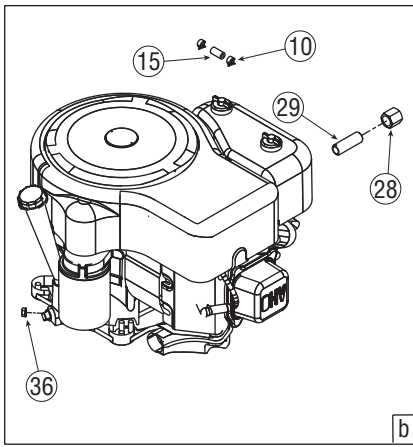

Models 760-779

Illustrated Parts List

To order replacement parts, call the Customer Service Line at 1-800-800-7310, or visit www.mtdproducts.com

Ref. No.	Part No.	Description
1	710-0227	Screw, #8-18 x .50
2	710-1502	Screw, #8-18 x .375
3	710-0604A	Self-tapping Screw, 5/16-18, .625
4	710-1237	Screw, #10-32, .625
5	710-1314A	Socket Cap Screw, 5/16-18, .625
6	710-1315	Self-tapping Screw, 3/8-16, 1.25
7	751-10013	Exhaust Pipe
8	783-04573	LH Muffler Bracket
9	725-0157	Cable Tie, 7.4"
10	726-0205	Hose Clamp, .490
11	710-0599	Screw, 1/4-20, 0.500
12	751-9986A	Muffler, Bug
13	783-04574	RH Muffler Bracket
14	751B221535	Casing Clamp
15	751-10349	Fuel Line Hose
16	751-0564B	Muffler Deflector
17	751-10162	Muffler, Single Inlet
18	783-04576	Muffler Shield
19	751-0620A	Exhaust Pipe

Ref. No.	Part No.	Description
20	751-3140	Oil Drain Valve
21	751-3141	Oil Drain Hose
22	751-3142	Oil Drain Cap
23	783-0615D	Muffler Heat Shield
24	721-0348	Exhaust Gasket
25	731-05628	Oil Drain Sleeve
26	751-0617B	Muffler, Single Inlet
27	721-0208	Exhaust Gasket
28	737-0143	Oil Drain Cap, 3/8-18
29	737-0199	Oil Drain Pipe, 3/8-16, 2.0
30	712-04065	Flange Lock Nut, 3/8-16
31	751-0619A	Exhaust Pipe
32	751B222261	Muffler Deflector
33	736-0300	Flat Washer, .406 x .875 x .059
34	738-0143	Shldr Screw, .498 x .340 x 3/8-16
35	751-0622A	Exhaust Pipe
36	712-0271	Hex Sems Nut, 1/4-20
37	751-10047	Kohler Courage Exhaust Pipe
38	KH-20-041-12-S	Gasket, Kohler Courage

- (a) Tractor models with Tecumseh Single-cylinder Engine (16 HP - 18 HP)
- (b) Tractor models with Tecumseh Single-cylinder Engine (12 HP - 15 HP)
- (c) Tractor models with Briggs and Stratton OHV Single-cylinder Engine
- (d) Tractor models with Briggs and Stratton OHV Single-cylinder Engine (canister muffler)
- (e) Tractor models with Kohler Single-cylinder Engine (16 HP - 20 HP)

NOTE: Tractor features vary by model. NOT all parts listed above and pictured on the previous page are standard equipment.