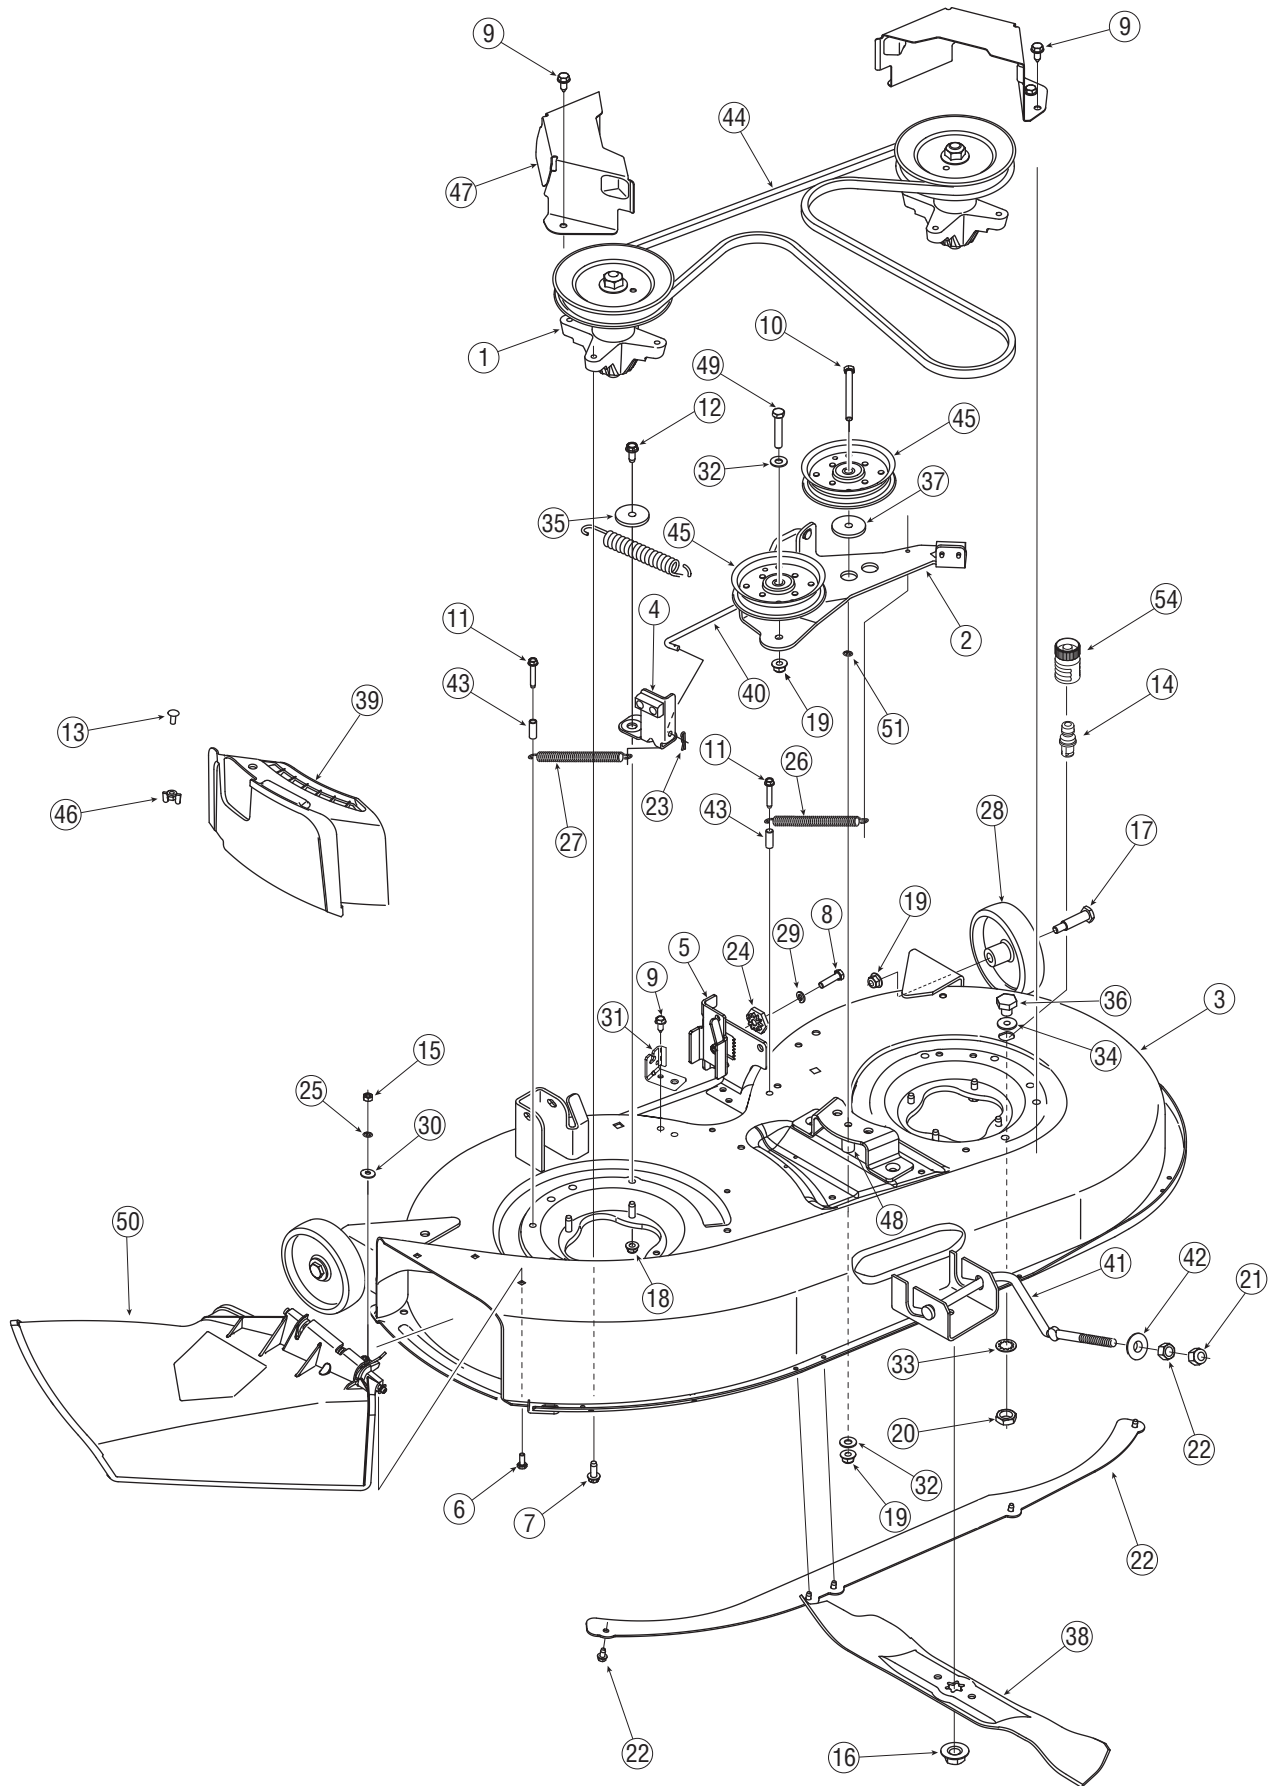

Models 760-779 (42" Deck)

Illustrated Parts List

To order replacement parts, call the Customer Service Line at 1-800-800-7310, or visit www.mtdproducts.com

Ref. No.	Part No.	Description
1	618-04456	Spindle Assembly, Pul, 6.3" Dia
2	683-04138B	Brake Assembly, Deck
3	683-04165A	Deck Shell, 42" (w/o Wheel Brkt)
	683-04162A	Deck Shell, 42" (w/ Wheel Brkts.)
4	683-04167	Brake Assembly, Deck
5	683-04228	Brkt. Ass'y, Deck, Hanger LH
6	710-3015	Screw, 1/4-20, .75, Gr5
7	710-1260A	Screw, 5/16-18, 0.750
8	710-0528	Screw, 5/16-18, 1.250
9	710-0604A	Screw, 5/16-18, 0.625
10	710-3085	Screw, 3/8-16, 3.50, Gr5
11	710-0778	Screw, 1/4-20, 1.500
12	710-3008	Screw, 5/16-18, .75, Gr5
13	710-0134†	Carriage Screw, , 1/4-20 x .62
14	737-04003C†	Deck Water Nozzle
15	712-3006	Nut, Hex, 1/4-20, Gr5
16	712-0417A	Nut, Flange, 5/8-18
17	738-0373	Screw, Shldr, .498 x 1.53, 3/8-16
18	712-04063	Nut, Flange Lock, 5/16-18, GrF
19	712-04065	Nut, Flange Lock, 3/8-16, GrF
20	712-0641	Nut, Hex, M16-1.5
21	712-3083	Nut, Hex Lock, 1/2-13, Gr8
22	712-0206	Nut, Hex, 1/2-13, Gr5
23	714-0104	Pin, Cot, .072 Dia. x 1.13 Lg
24	717-04074	Gear, Deck Adjustment
25	726-0233	Nut, Push, .25 ID x .50 OD
26	732-04280B	Spring, Exten. , .75 Dia. x 6.375
27	732-04287	Spring, Exten. , .50 Dia. x 6.375

Ref. No.	Part No.	Description
28	734-0973†	Wheel, Deck 5.0 x 1.38
29	736-0119	Washer, Lock, 5/16
30	736-0270	Washer, Bell, .265 x .75 x .062
31	783-04740	Deck Engagement Cable Bracket
32	736-0267	Washer, Flat, .385 x .87 x .06
33	736-0225	Washer, Lock, 5/8, Internal Tooth
34	736-0187	Washer, Flat, .64 x 1.24 x .06
35	738-04166	Spacer, Shoulder, .5000 x .1475
36	738-04146	Plug, Screw, M16 x 1.5
37	738-04162A	Spacer, Shoulder, .8840 x .190
38	742-0616A	Blade, 21.23", Star 3-in-1
39	731-2363†	Mulch Plug
40	747-04379A	Control Rod, Brake
41	747-04269A	Deck Rod, Front Adjustable
42	748-04069	Pivot Cup, Deck Lift
43	750-0566A	Spacer, .260 x .372 x 1.030
44	754-04060B	Belt, V-Type
45	756-04129	Idler Pulley, 4.25" Dia.
46	712-3087†	Wing Nut, 1/4-20
47	783-04327A	Cover, Belt, 6.00 Dia.
48	750-04446	Spacr, 3/8 ID x .68 OD x 1.46 Lg.
49	710-0347	Screw, 3/8-16 x 1.75
50	731-1032B	Chute Assembly, Discharge
51	712-0229	Nut, Push, 3/8
52	710-0599†	Screw, 1/4-20, 0.500
53	783-1146A†	Deck Skirt
54	721-04041†	Water Nozzle Adapt

† If Equipped

IMPORTANT

For a proper working machine, use Factory Approved Parts.

V-belts are designed to engage and disengage safely. A substitute (non OEM) V-belt can be dangerous by not disengaging completely.

NOTE: Tractor features vary by model. NOT all parts listed above and pictured on the previous page are standard equipment.