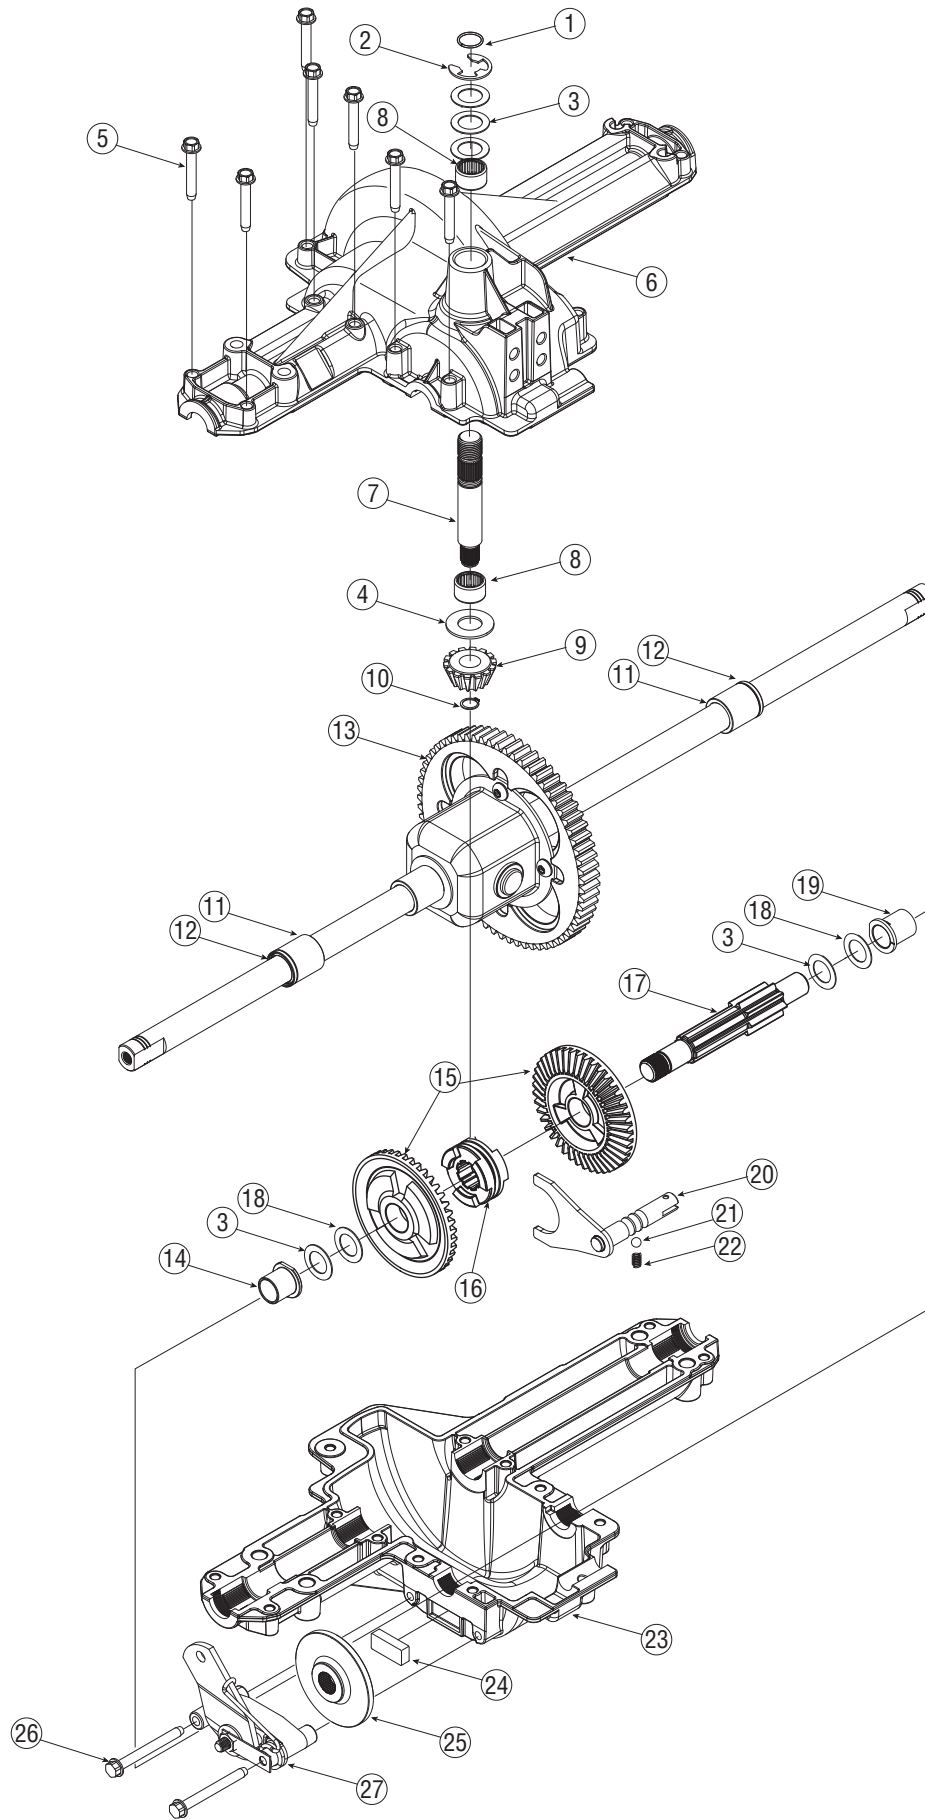

Models 760-779

Ref. No.	Part No.	Description
1	732-0614	Ring, Wire
2	716-0231	Ring, E Type,.750
3	736-0336*	Flat Washer, 5/8 x 1.0 x.030
	736-0337*	Flat Washer, 5/8 x 1.0 x.040
	736-0349*	Flat Washer, 5/8 x 1.0 x.020
4	736-0335	Washer, Thrust.635 x 1.26 x.06
5	710-1325	Self-tapping Screw, 1/4-20 x 1.625
6	719-04017	Upper Housing
7	711-1109	Input Shaft
8	741-0335	Needle Bearing,.625 x.813 x.495
9	717-1464	14-tooth Bevel Pinion
10	716-0108	Retaining Ring,.437
11	741-0340	Sleeve Bearing,.75 x 1.0 x 1.0
12	721-0338	Seal,.75 x 1.0 x.125
13	618-04041A	Differential Assembly
14	741-0336	Flange Bearing, 5/8 x 3/4 x 3/4
15	717-04056	42-tooth Bevel Gear
16	718-04045	Clutch Collar
17	711-04134	Drive Shaft
18	736-0495*	Thrust Washer, 1.0 x.632 x.0
	736-0494*	Flat Washer,.632 x 1.00 x.035
19	741-0337	Flange Bearing, 5/8 x 3/4 x 15/16
20	611-0011	Detent Shaft Assembly
21	741-0862	Detent Ball
22	732-0863	Compression Spring
23	719-04018	Lower Housing
24	717-0678	Brake Puck
25	761-0202	Brake Disc
26	710-1206	Self-tapping Screw, 1/4-20 x 2.375
27	661-0001	Brake Assembly
—	737-0148	Grease (19 oz.)

* Use applicable flat washer (ref. #'s 3 or 18) in this application allowing .0150/.0020 in. end-play

NOTE: If rebuilding the upper housing, include two ounces (2 oz.) of Unirex® N3 grease (Part No. 737-0289) in the input shaft cavity.

Illustrated Parts List

To order replacement parts, call the Customer Service Line at 1-800-800-7310, or visit www.mtdproducts.com