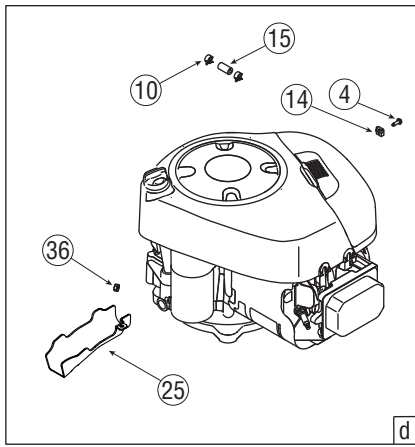

Models 760-779

Illustrated Parts List

To order replacement parts, call the Customer Service Line at 1-800-800-7310, or visit www.mtdproducts.com

Ref. No.	Part No.	Description
1	710-0227	Screw, #8-18 x .50
2	710-1502	Screw, #8-18 x .375
3	710-0604A	Self-tapping Screw, 5/16-18, .625
4	710-1237	Screw, #10-32, .625
5	710-1314A	Socket Cap Screw, 5/16-18, .625
6	710-1315	Self-tapping Screw, 3/8-16, 1.25
7	751-10013	Exhaust Pipe
8	783-04573	LH Muffler Bracket
9	725-0157	Cable Tie, 7.4"
10	726-0205	Hose Clamp, .490
11	710-0599	Screw, 1/4-20, 0.500
12	751-9986A	Muffler, Bug
13	783-04574	RH Muffler Bracket
14	751B221535	Casing Clamp
15	751-10349	Fuel Line Hose
16	751-0564B	Muffler Deflector
17	751-10162	Muffler, Single Inlet
18	783-04576	Muffler Shield
19	751-0620A	Exhaust Pipe

Ref. No.	Part No.	Description
20	751-3140	Oil Drain Valve
21	751-3141	Oil Drain Hose
22	751-3142	Oil Drain Cap
23	783-0615D	Muffler Heat Shield
24	721-0348	Exhaust Gasket
25	731-05628	Oil Drain Sleeve
26	751-0617B	Muffler, Single Inlet
27	721-0208	Exhaust Gasket
28	737-0143	Oil Drain Cap, 3/8-18
29	737-0199	Oil Drain Pipe, 3/8-16, 2.0
30	712-04065	Flange Lock Nut, 3/8-16
31	751-0619A	Exhaust Pipe
32	751B222261	Muffler Deflector
33	736-0300	Flat Washer, .406 x .875 x .059
34	738-0143	Shldr Screw, .498 x .340 x 3/8-16
35	751-0622A	Exhaust Pipe
36	712-0271	Hex Sems Nut, 1/4-20
37	751-10047	Kohler Courage Exhaust Pipe
38	KH-20-041-12-S	Gasket, Kohler Courage

- (a) Tractor models with Tecumseh Single-cylinder Engine (16 HP - 18 HP)
- (b) Tractor models with Tecumseh Single-cylinder Engine (12 HP - 15 HP)
- (c) Tractor models with Briggs and Stratton OHV Single-cylinder Engine
- (d) Tractor models with Briggs and Stratton OHV Single-cylinder Engine (canister muffler)
- (e) Tractor models with Kohler Single-cylinder Engine (16 HP - 20 HP)

NOTE: Tractor features vary by model. NOT all parts listed above and pictured on the previous page are standard equipment.