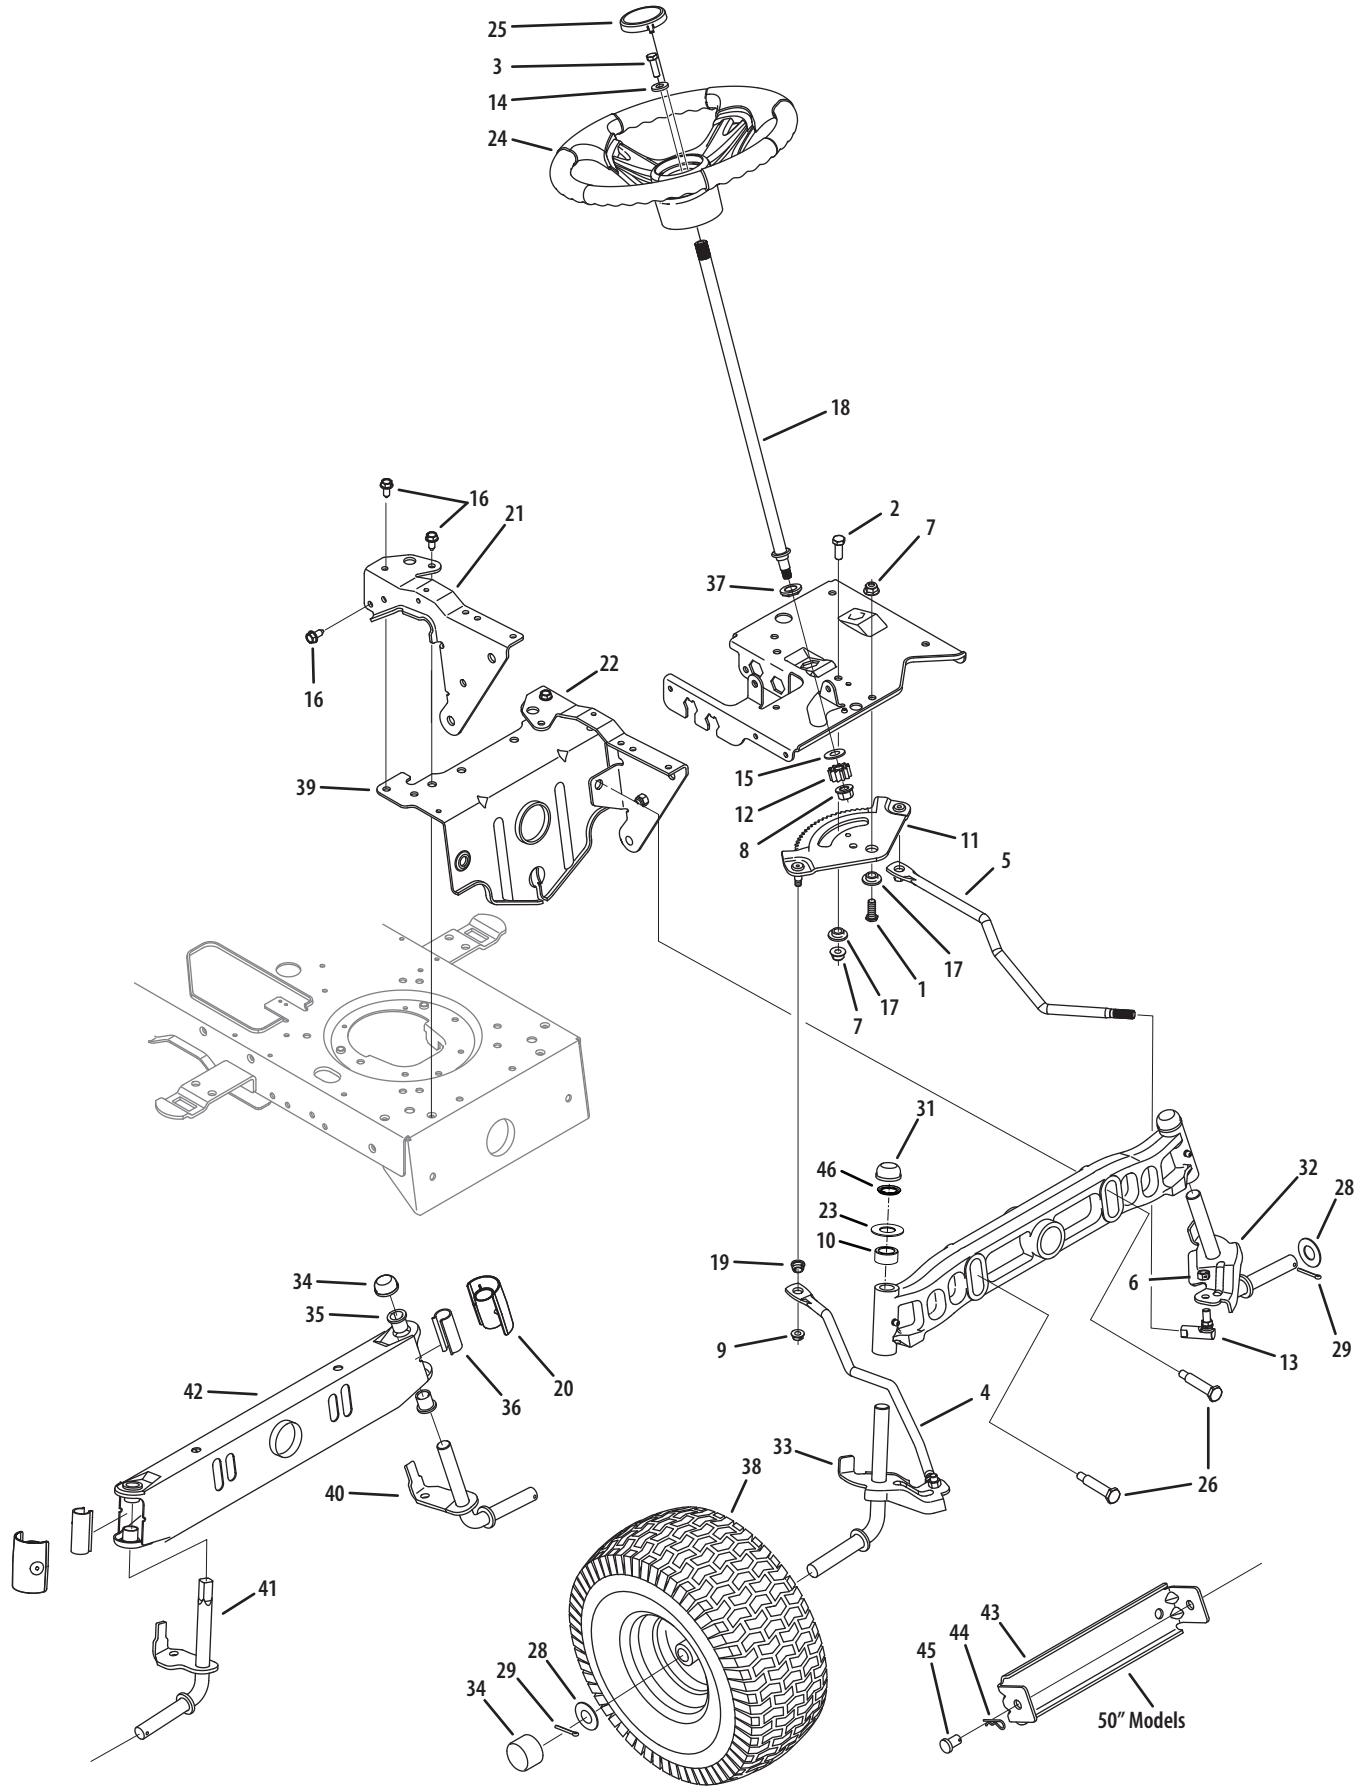

NOTE: Tractor features vary by model. NOT all parts listed above and pictured on the previous page are standard equipment.

Steering & Front Axle Assembly

Steering & Front Axle Assembly

Ref.	Part Number	Description	Ref.	Part Number	Description
1	710-04095	Hex Screw, 3/8-16, 1.00, Gr5		731-04040	Steering Wheel Cap, Sprig Logo
2	710-0514	Hex Screw, 3/8-16, 1.00, Gr5		731-04681	Steering Wheel Cap, Tine Logo
3	710-0643	Hex Screw, 5/16-18, 1.00, Gr5	26	738-04128	Shoulder Bolt, .5 x 2.38, 3/8-16
4	711-1408	Link, Drag, RH	27	731-05674	Hub Cap, Standard
5	711-1409A	Link, Drag, LH	28	736-04228A	Flat Washer, .781 x 1.59
6	712-0214	Nut, Hex Lock, 3/8-24	29	714-0162	Cotter Pin, 5/32 x 1.25 (Cast Axle)
7	712-04065	Nut, Flange Lock, 3/8-16, Grf		714-04039	Cotter Pin, 5/32 x 1.25 (Stmpd. Axle)
8	712-0459	Nut, Flange Lock, 7/16-20	30	719-04177A	Cast Iron Pivot Bar
9	712-3004A	Nut, Flange Lock, 5/16-18, Gr5	31	726-0341	Push Cap (Stamped Axle)
10	748-04068	Spacer, .71 x .125 x .56		731-04693	Push Cap (Cast Axle)
11	717-1550E	Gear, Steering, 11/90 Ratio	32	638-04003A	LH Axle Assembly, .750 (46" & 50")
12	717-1554	Gear, Pinion, Steering	33	638-04004A	RH Axle Assembly, .750 (46" & 50")
13	723-0448A	Ball Joint, 7/16-20, Lock	34	731-05674	Push Cap, 3/4
14	736-3004	Washer, Flat, .406 x .875 x .105	35	741-0660A	Flange Bearing
15	736-3084	Washer, Flat, .51 x 1.12 x .06	36	731-04057A	Axle End Cap, Standard
16	710-04484	Screw, 5/16-18, 0.750	37	741-04237	Hex Flange Bearing
17	738-04154	Spacer, Shoulder, .38 x 1.00 x .31	38	634-04086	Wheel Assembly Complete, 15x6
18	738-04263	Shaft, Steering, .625 OD x 24.25		734-1731	Tire Only 15 x 6 x 6
19	741-0475	Plastic Bushing .380 ID		634-04081	Rim Only w/ Valve Stem
20	731-1291A	Pivot Bar End Cap w/ fitting	39	783-05326	Frnt. Deck Hang Bracket
21	783-05328A	Pivot Bracket, RH (42" & 46" Deck)	40	638-04006	LH Axle Assembly, .750 (42" Deck)
	783-05418	Pivot Bracket, Suprt. RH (50" Deck)	41	638-04005	RH Axle Assembly, .750 (42" Deck)
22	783-05327B	Pivot Bracket, RH (42" & 46" Deck)	42	683-0128B	Pivot Bar Axle Assembly
	783-05417	Pivot Bracket, Suprt. LH (50" Deck)	43	783-0720A	Deck Rod Adjust. Bracket (50" Deck)
23	736-0316	Washer, Flat, .78 x 1.59 x .060	44	714-04023	Hairpin Clip
24	631-04028	Steering Wheel	45	711-0332	Clevis Pin, .50 x .78
	631-04008A	Steering Wheel, Softgrip	46	726-04035	Nut, Push, 3/4 dia.
25	731-04039	Steering Wheel Cap			