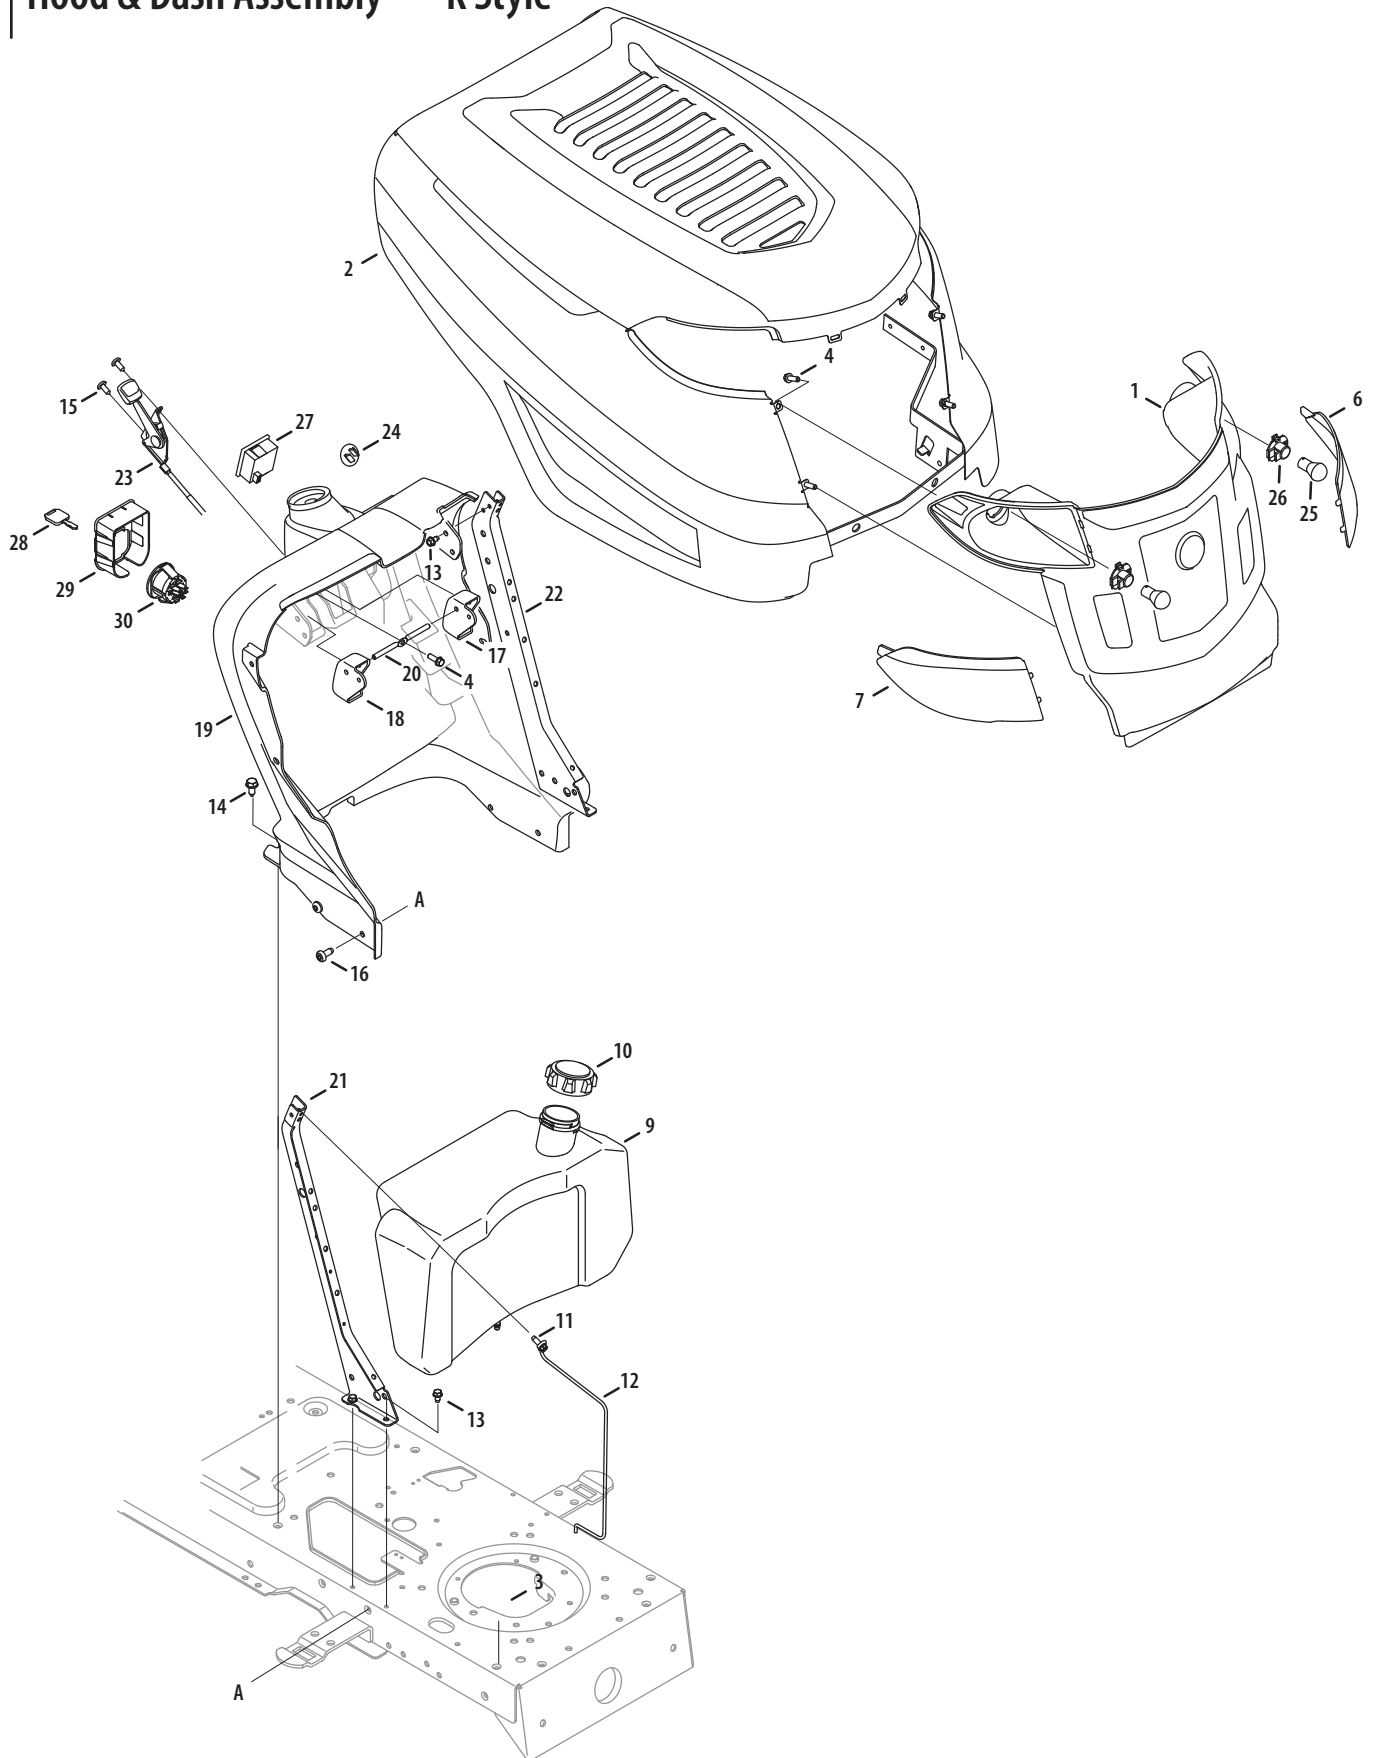

Hood & Dash Assembly — K Style

Hood & Dash Assembly — K Style

Ref.	Part Number	Description	Ref.	Part Number	Description
1	631-04272	Grill Assembly	19	731-06166	Dash Panel w/ Manual PTO
2	683-04441	Hood, K-Style	20	747-1196	Brake/Cruise Pivot Rod
3	710-04484	Screw, 5/16-18, 0.625	21	783-04285E	RH Dash Support Plate
4	710-0895	Self-tapping Screw, 1/4-15 x.75	22	783-04323F	LH Dash Support Plate
5	725-0157	Cable Tie, 3/16 x .05 x 7.4	23	746-04364	Throttle/Choke Control Cable
6	731-06095	Headlight Lens (LH)	24	731-1999	Choke Plug
7	731-06096	Headlight Lens (RH)	25	725-0963	Headlamp, 12V
8	738-04091	Shoulder Screw,.43 x.29	26	725-1649	Lamp Socket
9	751-10609	Fuel Tank, 2.5 gal.	27	725-04156	Systems Ind. Monitor w/ Amtr.
10	751-0603	Fuel Tank Cap	28	725-1745	Ignition Key w/ plastic cover
11	710-0642	Screw, 1/4-20, 0.750		725-1744	Ignition Key w/o plastic cover
12	747-04161	Gas Tank Support Rod	29	731-05241A	Switch Housing
13	710-0599	Screw, 1/4-20, 0.500	30	725-04659	Module, Ignition Switch (3 position)
14	710-0607	Screw, 5/16-18 x 0.500	—	629-04083B	Headlight Wire Harness
15	710-1017	Screw, 1/4-14 x.625	—	725-04645	Wire Harness (3 Position)
16	710-1611B	Screw, 5/16-18 x.75	—	777X43039	Headlight Lens Reflector RH
17	731-04728	Parking Brake Button	—	777X43038	Headlight Lens Reflector LH
18	731-04729	Cruise Control Button			

NOTE: Tractor features vary by model. NOT all parts listed above and pictured on the previous page are standard equipment.