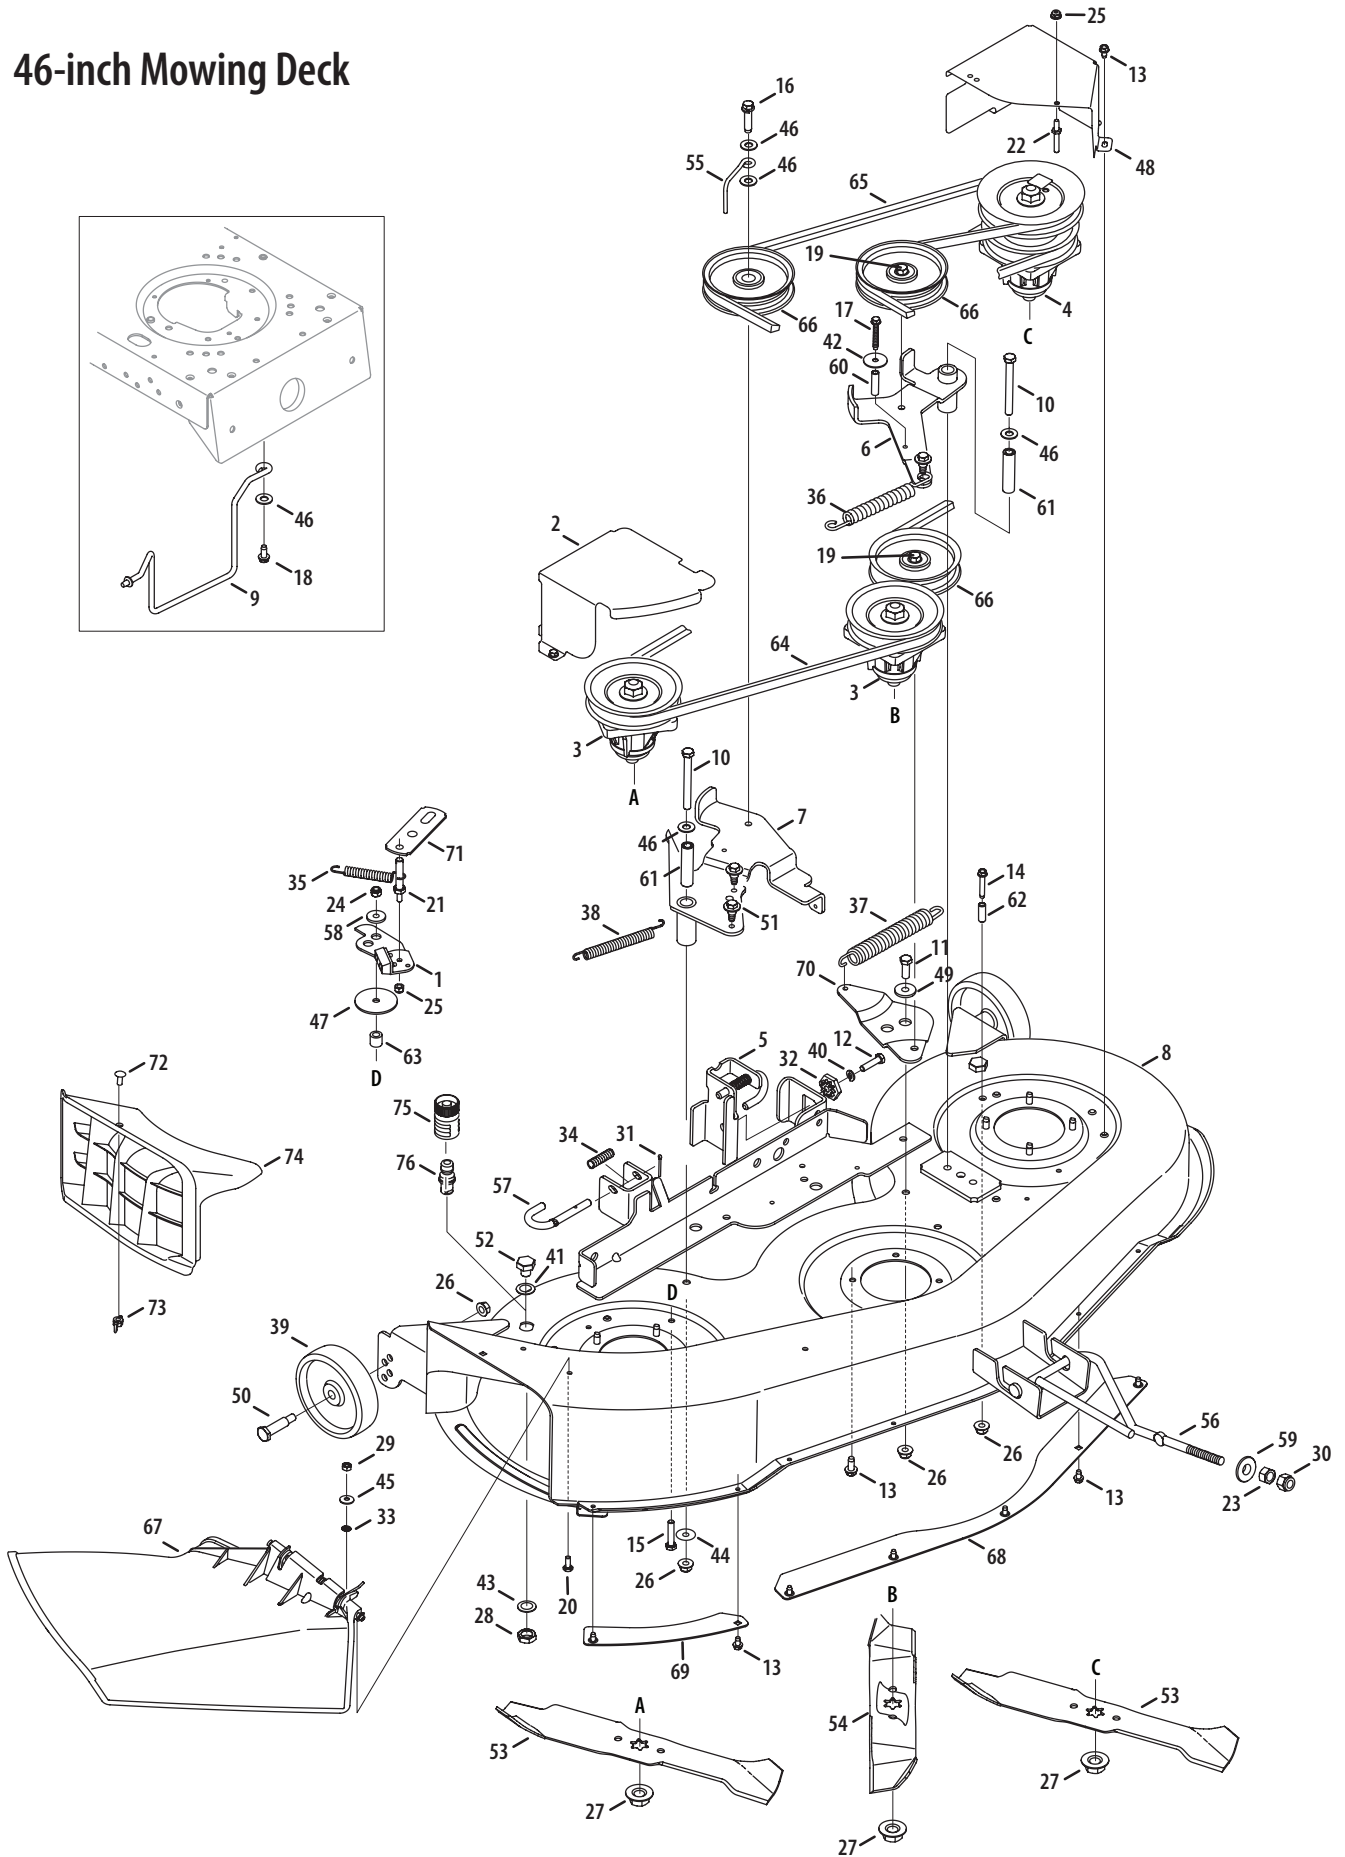

46-inch Mowing Deck

46-inch Mowing Deck

Ref. No.	Part No.	Description	Ref. No.	Part No.	Description
1	17116	Deck Brake Assembly	39	734-0973	Deck Wheel 5.0 x 1.38
2	17258E	Deck Belt Cover RH	40	736-0119	Lock Washer, 5/16
3	618-0240A	Spindle Assembly	41	736-0187	Flat Washer, .64 x 1.24 x .06
4	618-04134B	Double Pulley Spindle Assy.	42	736-0211	Flat Washer, .285 x 1.25 x .06
5	683-0254B	Deck Hanger Bracket Assy.	43	736-0225	Lock Washer, 5/8 Int. Tooth
6	683-04250A	Idler Bracket Assembly LH	44	736-0258	Flat Washer, .385 x 1.0 x .135
7	683-04251A	Idler Bracket Assembly RH	45	736-0270	Bell Washer, .265 x .75 x .062
8	683-04306	Deck Assembly	46	736-0300	Flat Washer, .406 x .875 x .059
9	683-04414	Belt Keeper Bracket	47	736-0418A	Flat Washer, .406 x .875 x .059
10	710-04754	Hex Screw, 3/8-16 x 3.50	48	783-1348D	Deck Belt Cover LH
11	710-0514	Hex Screw, 3/8-16 x 1.00	49	738-0347	Shoulder Spacer, .625 ID x .169
12	710-0528	Hex Screw, 5/16-18 x 1.25	50	738-0373	Shoulder Bolt .496 x 1.525: 3/8-16
13	710-0599	Screw, 1/4-20 x .50	51	738-04091A	Shoulder Screw .43 x .29:5/16-18
14	710-0778	Screw, 1/4-20 x 1.50	52	738-04146	Bolt Plug, M16 x 1.5
15	710-0805	Hex Screw, 5/16-18 x 1.50	53	742-0611A	Blade, 3 in 1 star, 16.28" Lg.
16	710-1007	Sems Screw, 3/8-16 x 1.50	54	742-0612A	Blade, 3 in 1 star, 14.88" Lg.
17	710-1026	Screw, 1/4-20 x 1.75	55	747-04530	Belt Keeper Rod
18	710-1260A	Screw, 5/16-18, .750	56	747-04645	Front Deck Adjustment Rod
19	710-1315	Screw, 3/8-16, x 1.25	57	747-1116	Deck Release Handle Rod
20	710-3015	Screw, 1/4-20 x .75	58	748-0234	Shoulder Spacer
21	711-04636	Pin, 1/4-20: 3/8 x 2.685	59	748-04069	Deck Lift Pivot Cup
22	711-0993	Belt Guard Pin, 1/4 x 1.43 lg.	60	750-04456	Spacer, .260 x .372 x 1.420 Lg.
23	712-0206	Hex Nut, 1/2-13	61	750-04999	Spacer, .380 x .625 x 2.515 Lg.
24	712-04063	Flange Lock Nut, 5/16-18	62	750-0566A	Spacer, .260 x .372 x 1.030 Lg.
25	712-04064	Flange Lock Nut, 1/4-20	63	750-1320	Spacer, .375 x .63 x .595 Lg.
26	712-04065	Flange Lock Nut, 3/8-16	64	754-0349	V-Belt, 79.10 Lg.
27	712-0417A	Flange Nut, 5/8-18	65	754-04122	V-Belt, 90.24 Lg.
28	712-0641	Hex Nut, M16-1.5	66	756-04129	Idler Pulley, 4.25" dia.
29	712-3006	Hex Nut, 1/4-20	67	731-1032B	Discharge Chute
30	712-3083	Hex Lock Nut, 1/2-13	68	783-0141	Center Deck Skirt
31	714-0470	Cotter Pin, 1/8 x 1.25	69	783-0142	RH Deck Skirt
32	717-04074	Deck Adjustment Gear	70	783-04641A	Idler Bracket
33	726-0233	Push Nut, .25 ID x .50 OD	71	783-05321	Brake Bracket
34	732-0306A	Compression Spring .531 x 1.75	72	710-0134	Carriage Screw, 1/4-20 x .62
35	732-0429A	Extension Spring, .50 x 3.97 Lg.	73	712-3087	Wing Nut, 1/4-20
36	732-04400	Extension Spring, .75 x 6.835 Lg.	74	731-05264	Mulch Plug, 46" Deck
37	732-0594A	Extension Spring, .91 x 7.33 Lg.	75	721-04041	Water Nozzle Adapter
38	732-0814	Extension Spring, .56 x 5.52 lg.	76	737-04003C	Deck Water Nozzle

IMPORTANT: For a proper working machine, use only Factory Approved Parts.

IMPORTANT: V-belts are designed to engage and disengage safely. A substitute (non OEM) V-belt can be dangerous by not disengaging completely.

NOTE: Tractor features vary by model. NOT all parts listed above and pictured on the previous page are standard equipment.