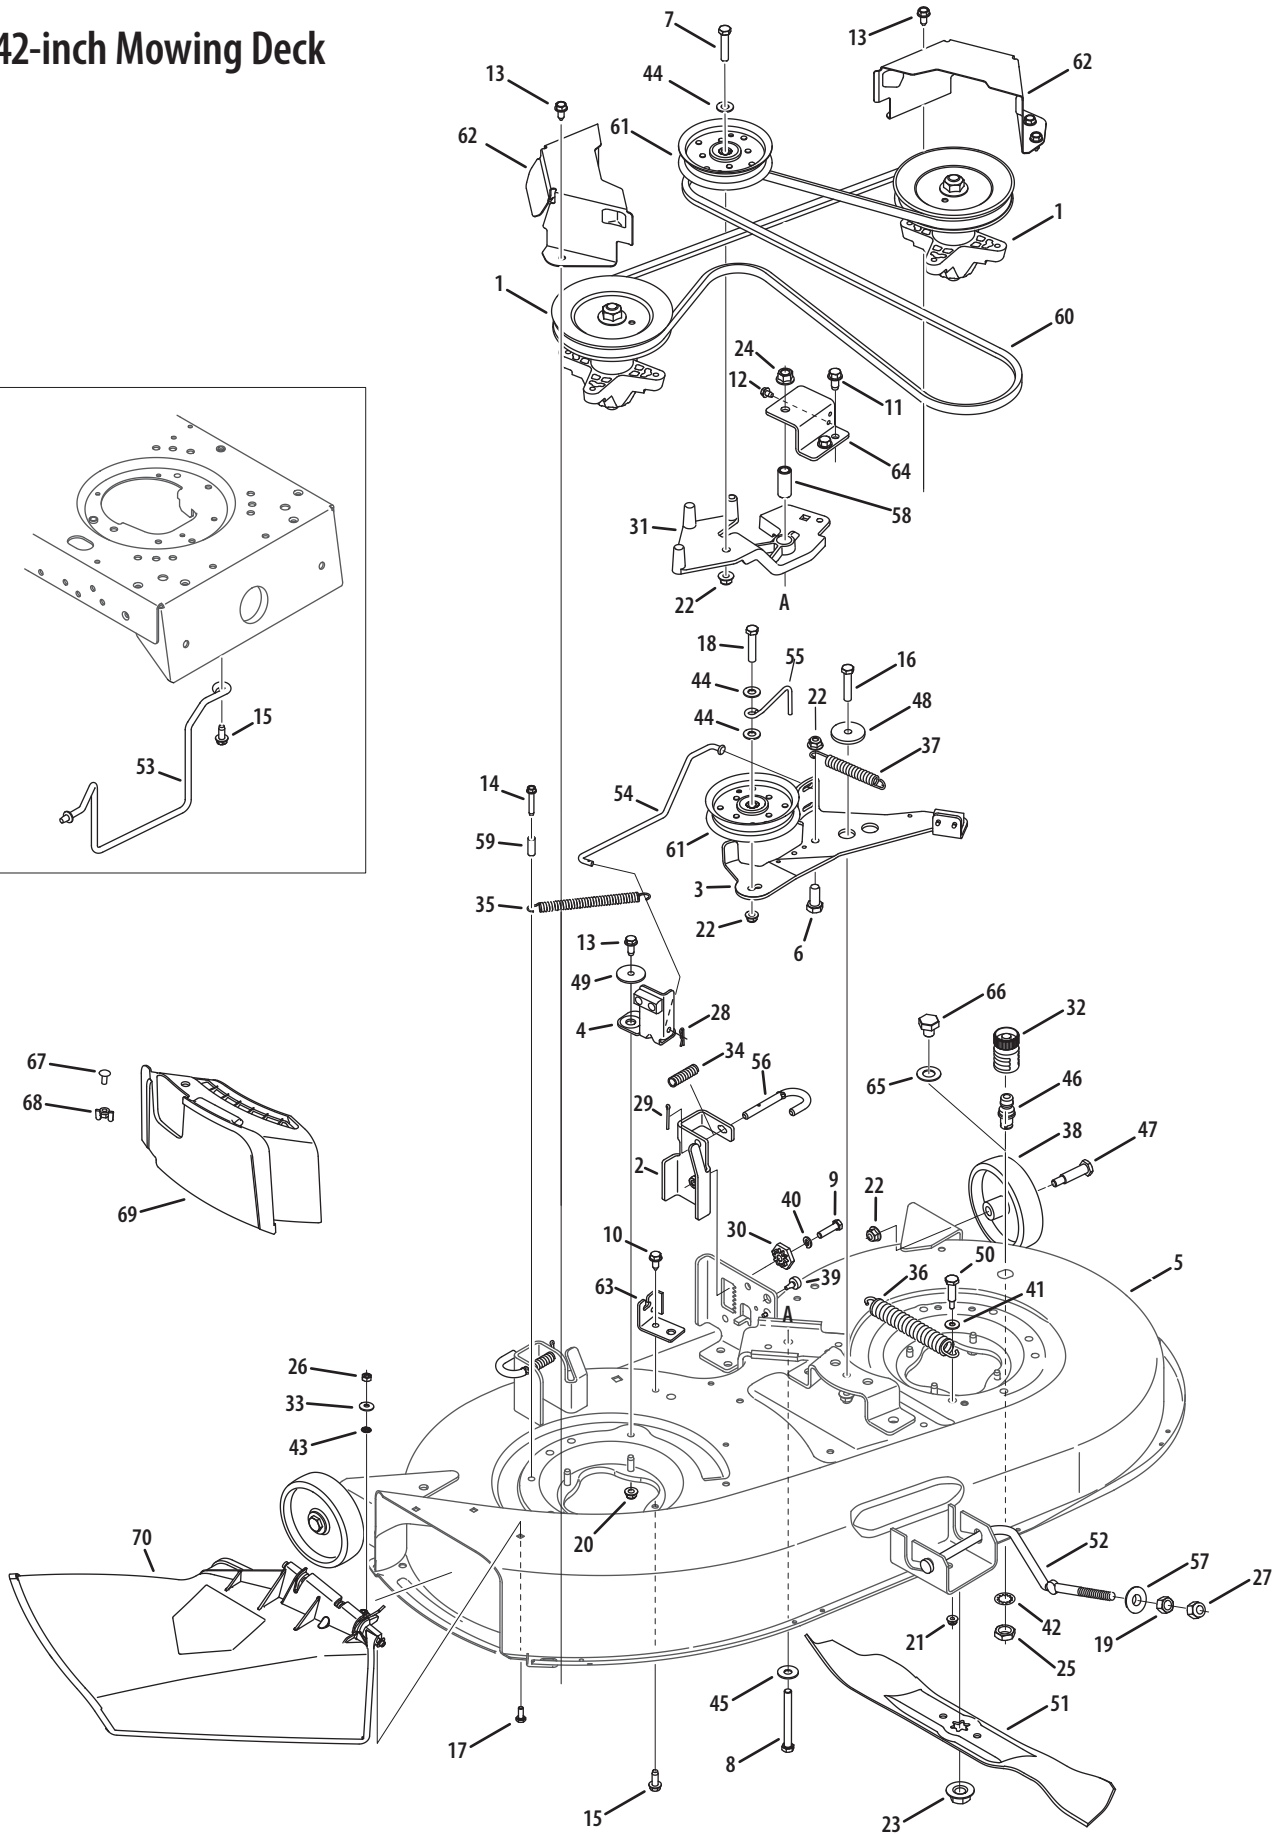

42-inch Mowing Deck

42-inch Mowing Deck

Ref.	Part Number	Description	Ref.	Part Number	Description
1	618-04456	Spindle Assembly Pulley 6.3 Dia	36	732-0459C	Extension Spring, .94 x 6.74
2	683-0254B	Deck Hanger Bracket Assy. LH	37	732-0470A	Extension Spring, .53 x 4.75
3	683-04138B	Brake Assembly, 42" Deck	38	734-0973	Deck Wheel, 5.0 x 1.38
4	683-04167	Brake Assembly, 42" Deck	39	735-0271A	Bumper, .62 Dia. x .3
5	683-04261	Deck Assembly 42" W/Whl Brkt.	40	736-0119	Lock Washer, 5/16
6	710-0216	Screw, 3/8-16 x .75 GR5 STD	41	736-0173	Flat Washer, .28 x .74 x .063
7	710-0347	Screw, 3/8-16 x 1.75 GR5 STD	42	736-0225	Lock Washer, 5/8
8	710-0510	Screw, 7/16-20 x 3.00 GR5 STD	43	736-0270	Bell Washer, .265 x .75 x .062
9	710-0528	Screw, 5/16-18 x 1.25 GR5 STD	44	736-0300	Flat Washer, .406 x .875 x .059
10	710-04484	Screw, 5/16-18 x 0.75	45	736-0322	Flat Washer, .450 x 1.250 x .164
11	710-0623	Screw, 3/8-16 x 0.750	46	737-04003C	Deck Water Nozzle
12	710-0653	Screw, 1/4-20 x 0.375	47	738-0373	Shoulder Bolt, .496 x 1.525
13	710-3008	Screw, 5/16-18 x 0.750	48	738-04162A	Shoulder Spacer, .8840 x .190
14	710-0778	Screw, 1/4-20 x 1.500	49	738-04166	Shoulder Spacer, .5000 X .1475
15	710-1260A	Screw, 5/16-18 x 0.750	50	738-04272	Shoulder Screw, .374 x 1.16
16	710-3005	Screw, 3/8-16 x 1.25	51	742-0616A	3 in 1 Star Blade 21.23"LG
17	710-3015	Screw, 1/4-20 x .75	52	747-04269A	Adjustable Front Deck Rod,
18	710-3144	Screw, 3/8-16 x 2.00	53	683-04443	Belt-Keeper Rod, 42"
19	712-0206	Hex Nut, 1/2-13	54	747-04501	Brake Control Ride, 42"
20	712-04063	Flange Lock Nut, 5/16-18	55	747-04530	Belt Keeper Rod, 42" IDLER
21	712-04064	Flange Lock Nut, 1/4-20	56	747-1116	Deck Release Handle Rod
22	712-04065	Flange Lock Nut, 3/8-16	57	748-04069	Deck Lift Pivot Cup
23	712-0417A	Flange Nut, 5/8-18	58	750-04637A	Spacer, .455 X .697 X 1.585
24	712-0459	Flange Lock Nut, 7/16-20	59	750-0566A	Spacer, .260 x .372 x 1.030
25	712-0641	Hex Nut, M16-1.5 DIN 936	60	754-04045	V-Belt
26	712-3006	Hex Nut, 1/4-20	61	756-04129	Idler Pulley, 4.25"DIA
27	712-3083	Hex Lock Nut, 1/2-13	62	783-04327B	Belt Covers, 6.00 DIA
28	714-0104	Cotter Pin, .072 Dia. x 1.13 Lg.	63	783-04740	Cable Deck Engage Bracket
29	714-0470	Cotter Pin, 1/8 x 1.25	64	783-05490	Support Bracket
30	717-04074	Deck Gear Adjustment	65	736-0187	Flat Washer, .64 x 1.24 x .06
31	719-04233	Idler Bracket, Cast 42" DECK	66	738-04146	Bolt Plug, M16 x 1.5
32	721-04041	Water Nozzle Adapter	67	710-0134	Carriage Screw, 1/4-20 x .62
33	726-0233	Push Nut, .25 ID x .50 OD	68	712-3087	Wing Nut, 1/4-20
34	732-0306A	Compression Spring, .531 x 1.75	69	731-2363	Mulch Plug
35	732-04287	Extension Spring, .500 x 6.375	70	731-1032B	Discharge Chute Assembly

IMPORTANT: For a proper working machine, use only Factory Approved Parts.

IMPORTANT: V-belts are designed to engage and disengage safely. A substitute (non OEM) V-belt can be dangerous by not disengaging completely.

NOTE: Tractor features vary by model. NOT all parts listed above and pictured on the previous page are standard equipment.