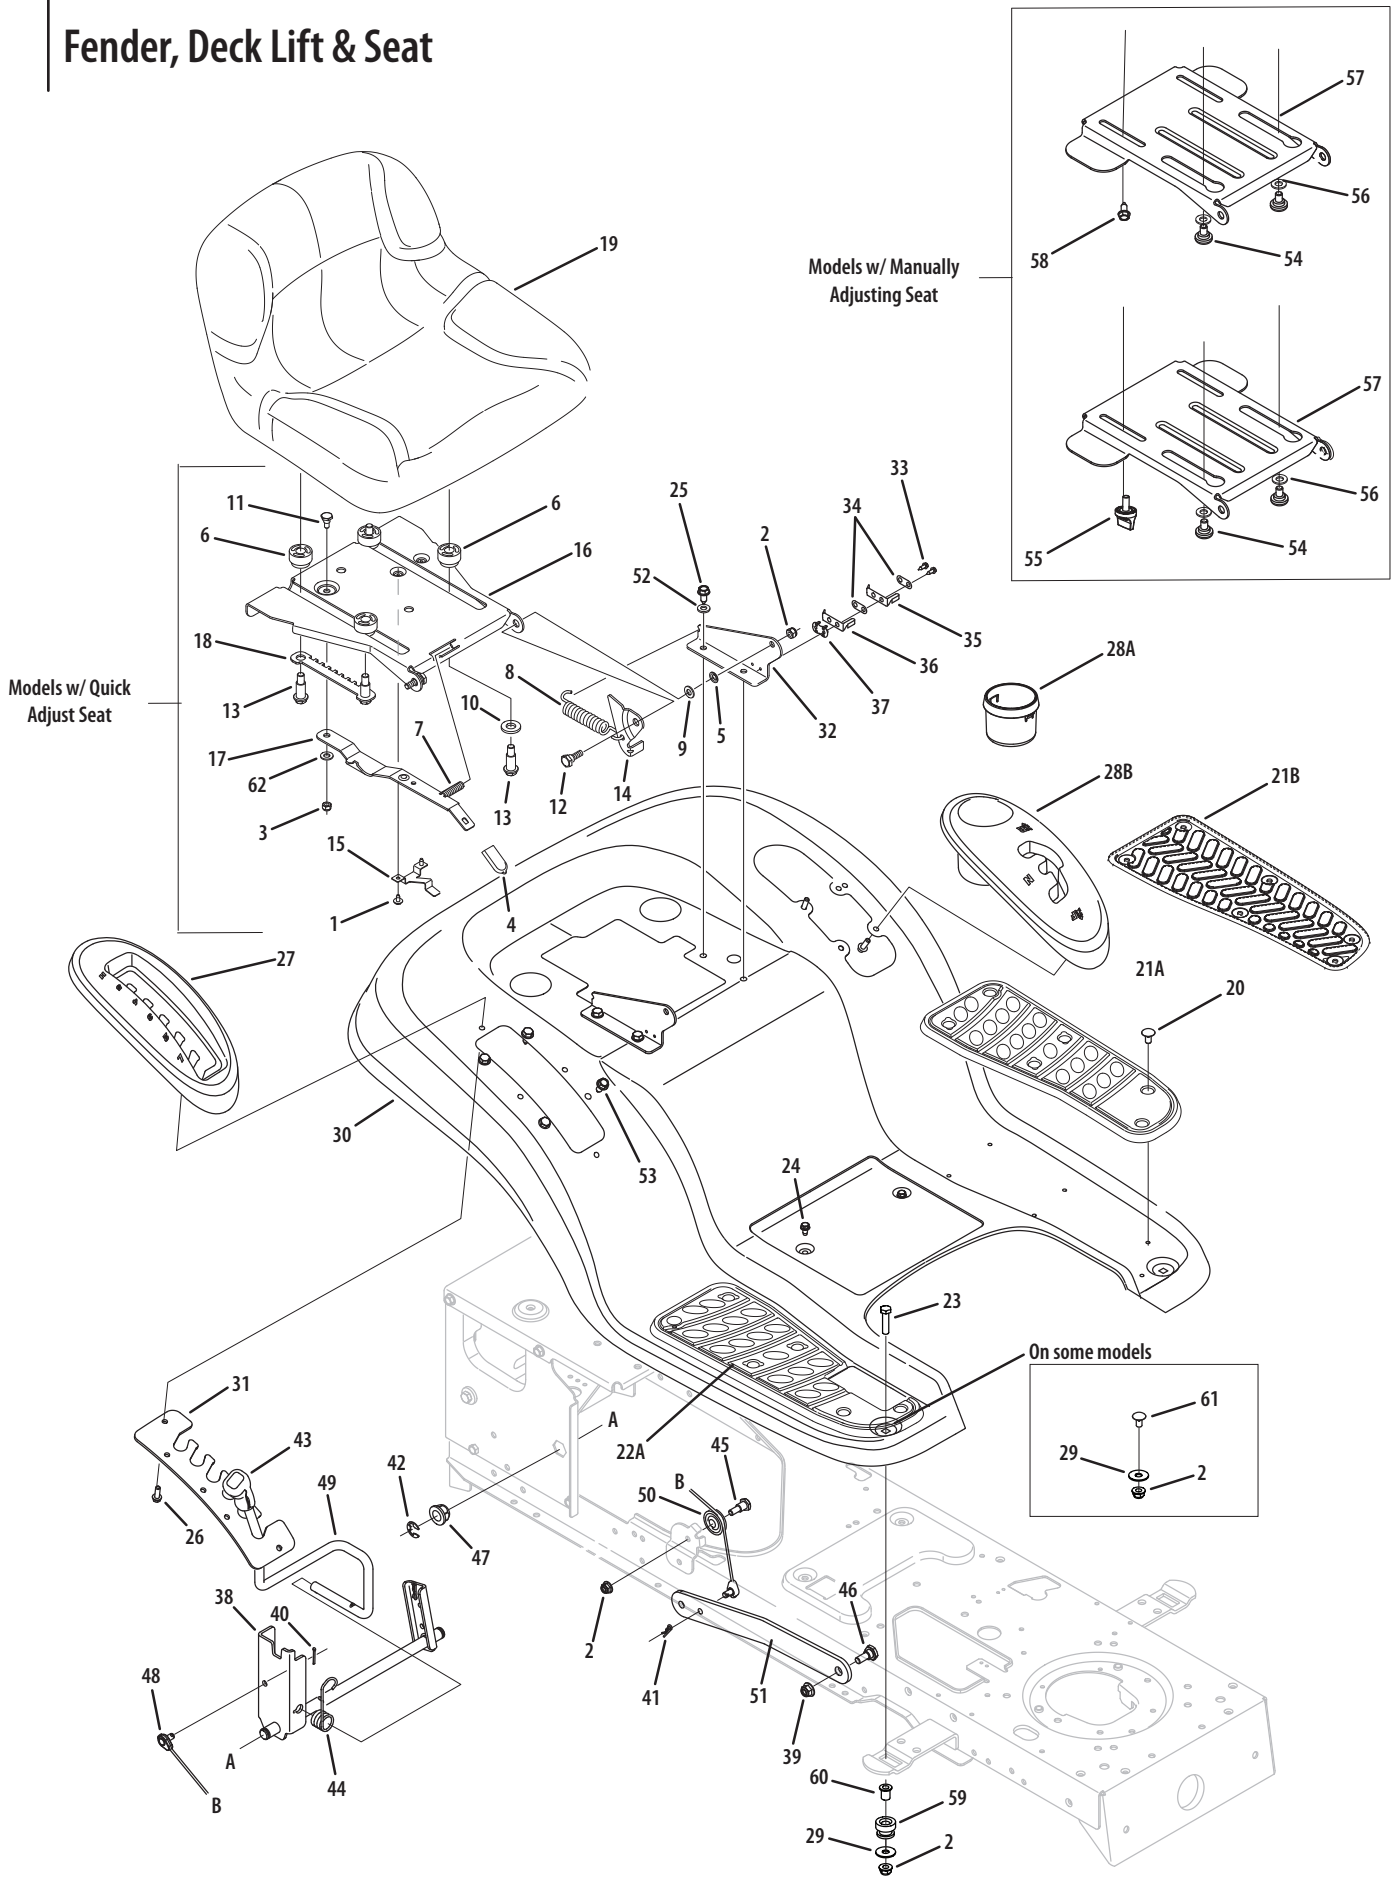

ILLUSTRATED PARTS MANUAL

Automatic Lawn Tractor — Model Series 600

MTD LLC, P.O. BOX 361131 CLEVELAND, OHIO 44136-0019

Fender, Deck Lift & Seat

Fender, Deck Lift & Seat

Ref.	Part Number	Description	Ref.	Part Number	Description
1	710-1268	Screw, #10-16 x.375		783-0677B	Adjust. Brkt., Lift (4-Style)
2	712-04063	Nut, Flange Lock, 5/16-18, GrF	32	783-1489C	Mounting Bracket, Seat
3	712-04064	Nut, Flange Lock, 1/4-20	33	710-0227	Screw, #8-18 x.50
4	720-0309A	Seat Adjuster Grip	34	726-0279	Plate, Insulator
5	726-0201	Nut, Speed,.3125 ID	35	725-1303	Spring Switch, Outer
6	731-04074	Spacer	36	725-1439	Spring Switch, Inner
7	732-0499	Compression Spring,.41 x 1.5	37	726-0278	Plate, Insulator Boss
8	732-1184	Spring, Extension,.84 Dia. x 4.6	38	683-04223	Deck Lift Shaft Assembly
9	736-0242	Wash, Flat, .340 x .688 x .065	39	712-04065	Nut, Flange Lock, 3/8-16, GrF
10	736-0140	Wash, Flat, .385 x .62 x .63	40	714-0104	Pin, Cotter,.072 Dia. x 1.13
11	738-0137A	Screw, Shld, .340 x.285, 1/4-20	41	714-0111	Pin, Cotter, 3/32, 1.0
12	738-0296	Screw, Shoulder,.437 x.268	42	716-0106A	Ring, E Type,.625 Dia.
13	738-0966A	Screw, Should,.50 x.925, 3/8-16	43	720-0311	Grip, Handle, 1/2
14	783-0209D	Seat Bracket, Lift	44	732-0874	Spring, Torsion
15	783-0611	Seat Stop	45	738-0138A	Screw, 5/16-18 x.620 Gr2
16	783-0738D	Seat Pivot Bracket	46	738-04130	Scr.,Shldr, .625 x.165,(42" Deck)
17	783-0739A	Seat Adjustment Lever		738-0380	Screw, Shld,.50 x.27, (46" & 50" Deck)
18	783-0753	Seat Adjustment Selector	47	741-0225	Bearing, Hex Flange
19	757-04001A	Low Back Seat	48	746-0968	Cable, Lift, 16.16
	757-04037	Medium Back Seat	49	747-04447	Handle, Lift
	757-04003A	High Back Seat - Black	50	756-1154	Pulley, Roller
	757-04075	High Back Seat - Gray	51	783-04711B	Arm, Lift - LH (42" Deck)
20	726-3046	Ratchet Clip		783-04494B	Arm, Lift - RH (42" Deck)
21a	735-0657	LH Foot Pad, Rubber		783-04963A	Arm, Lift (46" Deck)
21b	735-0673	LH Foot Pad, Rubber		783-05546	Arm, Lift (50" Deck)
22a	735-0656	RH Foot Pad,Rubber	52	736-0607	Lock Washer, 5/16
22b	735-0672	RH Foot Pad,Rubber(not shown)	53	710-1611B	Scr5/16-18 x.750 (7-Style)
23	710-0528	Hex Screw, 5/16-18 x 1.25		710-04484	Screw, 5/16-18, 0.750
24	710-0599	Screw, 1/4-20, 0.500	54	738-04012A	Shoulder Screw
25	710-04484	Screw, 5/16-18, 0.750x	55	720-04061	Knob, 3/8-16
26	710-0895	Screw, 1/4-15, 0.750	56	736-0300	Flat Washer, .406 x .875 x .059
27	731-1990	Cover, Lift Lever	57	783-04081B	Seat Pivot Bracket, Manual Adj.
28a	731-04591A	Cup Holder	58	710-0870	Hex Head Washer Screw, 3/8-16
28b	731-2104C	Cover, w/ Cup Holder	59	735-0690	Grommet, .4375 x .750
29	736-3078	Washer, Flat,.344 x 1.0 x.063	60	750-3310	Flanged Spacer
30	783-04314A	Fender (7-Style) not shown	61	710-0451	Carriage Bolt, 5/16-18 x .750
	783-04333A	Fender (4-Style) shown	62	736-0204	Flat Washer, .344 x .62 x .033
31	783-0677B	Lift Adjustment Bracket			