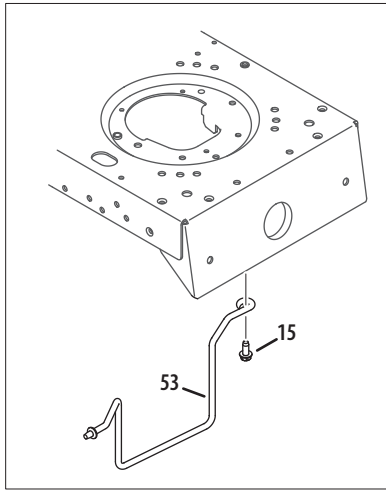

42-inch Mowing Deck

42-inch Mowing Deck

Ref.	Part Number	Description	Ref.	Part Number	Description
1	618-04456	Spindle Assembly Pulley 6.3 Dia	36	732-0459C	Extension Spring, .94 x 6.74
2	683-0254B	Deck Hanger Bracket Assy. LH	37	732-0470A	Extension Spring, .53 x 4.75
3	683-04138B	Brake Assembly, 42" Deck	38	734-0973	Deck Wheel, 5.0 x 1.38
4	683-04167	Brake Assembly, 42" Deck	39	735-0271A	Bumper, .62 Dia. x .3
5	683-04261	Deck Assembly 42" W/Whl Brkt.	40	736-0119	Lock Washer, 5/16
6	710-0216	Screw, 3/8-16 x .75 GR5 STD	41	736-0173	Flat Washer, .28 x .74 x .063
7	710-0347	Screw, 3/8-16 x 1.75 GR5 STD	42	736-0225	Lock Washer, 5/8
8	710-0510	Screw, 7/16-20 x 3.00 GR5 STD	43	736-0270	Bell Washer, .265 x .75 x .062
9	710-0528	Screw, 5/16-18 x 1.25 GR5 STD	44	736-0300	Flat Washer, .406 x .875 x .059
10	710-04484	Screw, 5/16-18 x 0.75	45	736-0322	Flat Washer, .450 x 1.250 x .164
11	710-0623	Screw, 3/8-16 x 0.750	46	737-04003C	Deck Water Nozzle
12	710-0653	Screw, 1/4-20 x 0.375	47	738-0373	Shoulder Bolt, .496 x 1.525
13	710-3008	Screw, 5/16-18 x 0.750	48	738-04162A	Shoulder Spacer, .8840 x .190
14	710-0778	Screw, 1/4-20 x 1.500	49	738-04166	Shoulder Spacer, .5000 X .1475
15	710-1260A	Screw, 5/16-18 x 0.750	50	738-04272	Shoulder Screw, .374 x 1.16
16	710-3005	Screw, 3/8-16 x 1.25	51	742-0616A	3 in 1 Star Blade 21.23"LG
17	710-3015	Screw, 1/4-20 x .75	52	747-04269A	Adjustable Front Deck Rod,
18	710-3144	Screw, 3/8-16 x 2.00	53	683-04443	Belt-Keeper Rod, 42"
19	712-0206	Hex Nut, 1/2-13	54	747-04501	Brake Control Ride, 42"
20	712-04063	Flange Lock Nut, 5/16-18	55	747-04530	Belt Keeper Rod, 42" IDLER
21	712-04064	Flange Lock Nut, 1/4-20	56	747-1116	Deck Release Handle Rod
22	712-04065	Flange Lock Nut, 3/8-16	57	748-04069	Deck Lift Pivot Cup
23	712-0417A	Flange Nut, 5/8-18	58	750-04637A	Spacer, .455 X .697 X 1.585
24	712-0459	Flange Lock Nut, 7/16-20	59	750-0566A	Spacer, .260 x .372 x 1.030
25	712-0641	Hex Nut, M16-1.5 DIN 936	60	754-04045	V-Belt
26	712-3006	Hex Nut, 1/4-20	61	756-04129	Idler Pulley, 4.25"DIA
27	712-3083	Hex Lock Nut, 1/2-13	62	783-04327B	Belt Covers, 6.00 DIA
28	714-0104	Cotter Pin, .072 Dia. x 1.13 Lg.	63	783-04740	Cable Deck Engage Bracket
29	714-0470	Cotter Pin, 1/8 x 1.25	64	783-05490	Support Bracket
30	717-04074	Deck Gear Adjustment	65	736-0187	Flat Washer, .64 x 1.24 x .06
31	719-04233	Idler Bracket, Cast 42" DECK	66	738-04146	Bolt Plug, M16 x 1.5
32	721-04041	Water Nozzle Adapter	67	710-0134	Carriage Screw, 1/4-20 x .62
33	726-0233	Push Nut, .25 ID x .50 OD	68	712-3087	Wing Nut, 1/4-20
34	732-0306A	Compression Spring, .531 x 1.75	69	731-2363	Mulch Plug
35	732-04287	Extension Spring, .500 x 6.375	70	731-1032B	Discharge Chute Assembly

IMPORTANT: For a proper working machine, use only Factory Approved Parts.

IMPORTANT: V-belts are designed to engage and disengage safely. A substitute (non OEM) V-belt can be dangerous by not disengaging completely.

NOTE: Tractor features vary by model. NOT all parts listed above and pictured on the previous page are standard equipment.