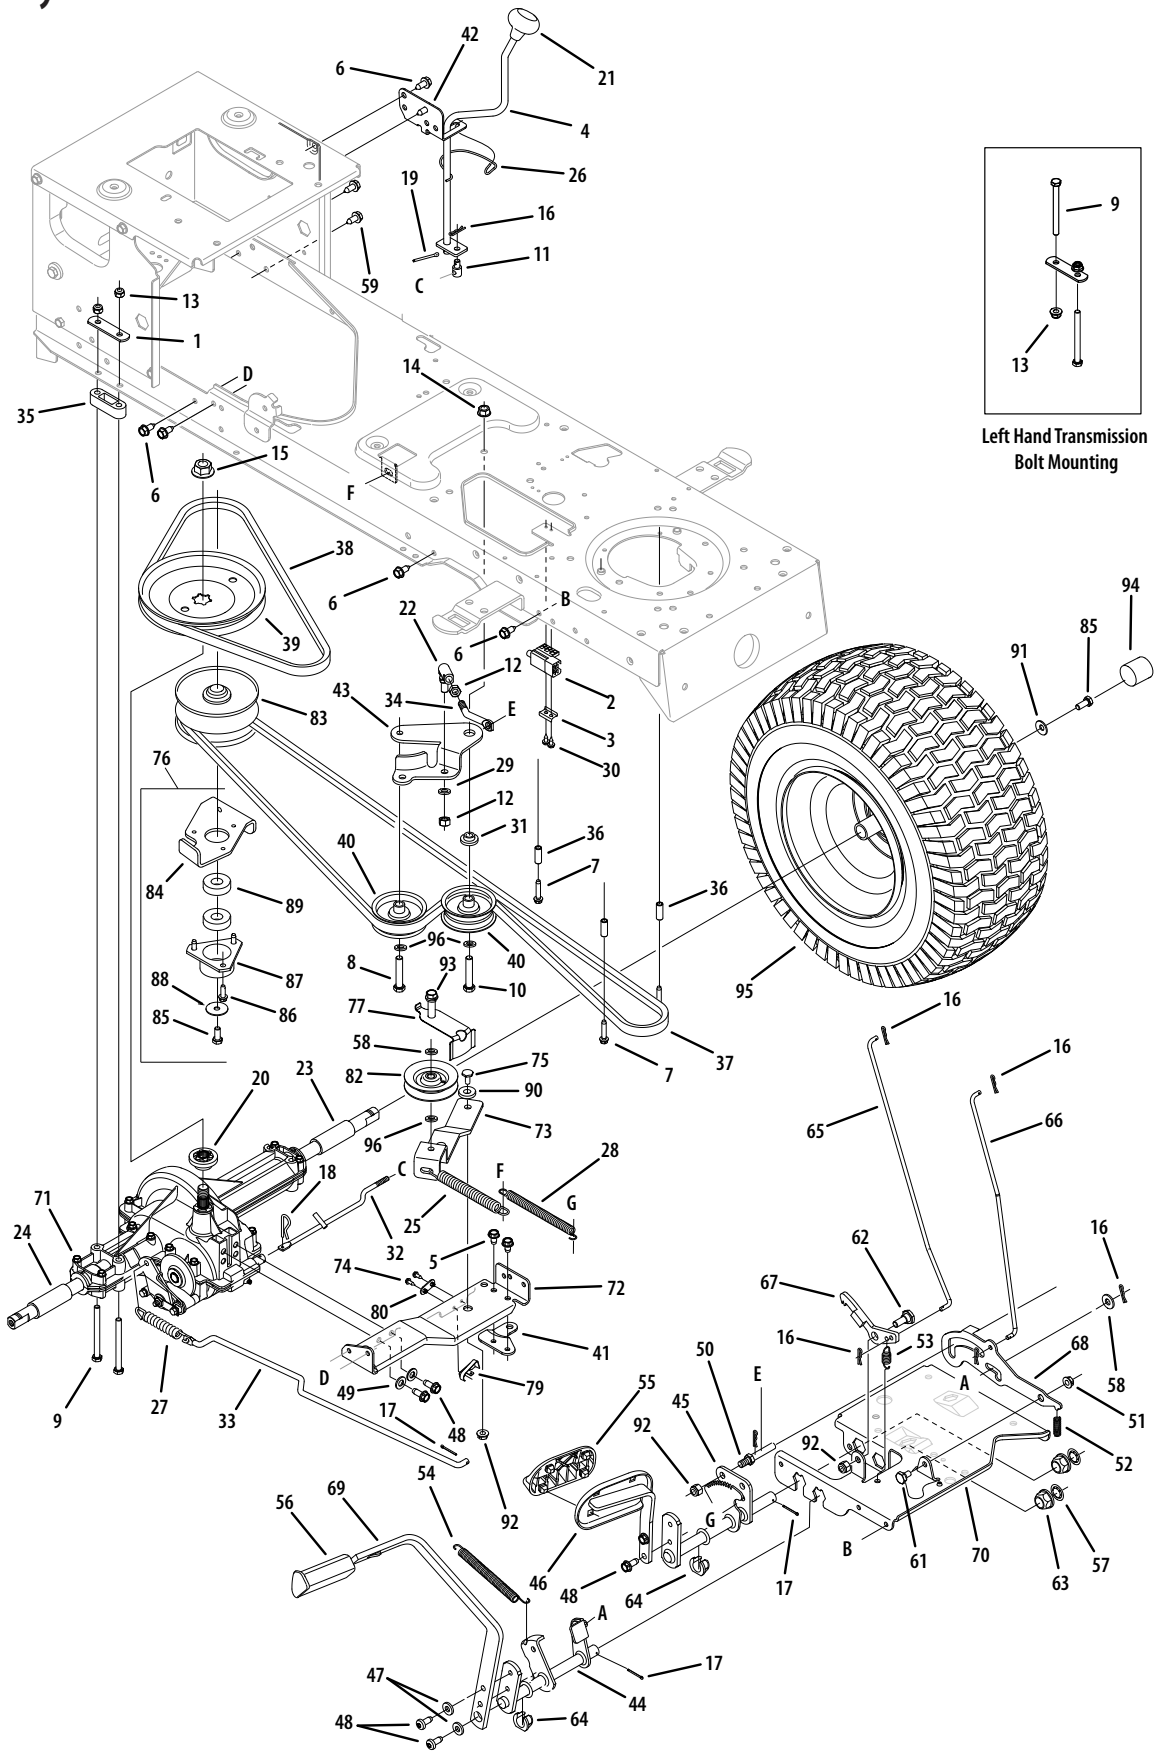

Drive System

Ref.	Part Number	Description	Ref.	Part Number	Description
1	17840	Mounting Bracket, Transaxle	41	783-04283A	Bracket, Shift
2	725-04039	Switch, Interlock	42	783-04360	Bracket, Shift, F-N-R
3	17962	Plate, Switch	43	783-04442	Idler Bracket, Center Double
4	647-04020	Lever Assembly, Shift	44	647-04100	Control Assembly, Brake
5	710-0607	Screw, 5/16-18, 0.500	45	647-0032A	Control Assembly, Speed
6	710-04484	Screw, 5/16-12, 0.750	46	683-0266	Pedal Assembly
7	710-0809	Screw, 1/4-20, 1.250	47	736-0119	Lock Washer, 5/16
8	710-1007	Screw, Sems, 3/8-16, 1.500	48	710-1260A	Screw, 5/16-18, 0.750
9	710-1266	Screw, 5/16-18, 3.50, Gr5	49	736-0264	Washer, Flat, .330 x .630 x .0635
10	710-3144	Screw, 3/8-16, 2.00, Gr5	50	711-04159B	Pin, 3/8-16 x 2.68
11	711-0736	Adjustment Ferrule 1/4-20 x 1.	51	712-3004A	Nut, Flange Lock, 5/16-18, Gr5
12	712-0241	Nut, Hex, 3/8-24, Gr5	52	732-0335	Spring, Compression, .405 x 1.17
13	712-04063	Nut, Flange Lock, 5/16-18, GrF	53	732-0955	Spring, Extension, .50 OD x 1.41
14	712-0431	Nut, Flange Lock, 3/8-16, GrF	54	732-0963	Spring, Extension, .50 OD x 6.37
15	712-0700	Nut, Flange, 9/16-18, Gr2	55	735-0662	Pad
16	714-0104	Pin, Cotter, .072 Dia. x 1.13	56	735-3049A	Pad, Brake
17	714-0111	Pin, Cotter, 3/32, 1.0	57	736-0187	Washer, Flat, .64 x 1.24 x .06, Ht
18	714-0209	Cotter .Pin, Internal, .125 Dia.	58	736-0262	Washer, Flat, .385 x .870 x .092
19	714-0470	Pin, Cotter, 1/8 x 1.25	59	710-04598	Hex Screw
20	718-0758A	Pulley Hub, 5/8 Spline	60	736-3008	Washer, Flat, .344 x .750 x .120
21	720-04028	Knob, Shift	61	738-0155	Screw, Shoulder, .437 Dia x .162
22	723-3018	Ball Joint	62	738-0380	Screw, Shoulder, .50 x .27 Lg,
23	731-04602	Sleeve, .758 x .821 x 3.3125	63	741-0225	Bearing, Hex Flange
24	731-04604	Sleeve, .758 x .821 x 2.4375	64	741-3065B	Split Bearing, Hex Flange
25	732-04370A	Spring, Extension, .62 Dia x 6.12	65	747-04093A	Rod, Brake Lock
26	732-0525	Spring Clip, Shifter	66	747-04096	Rod, Cruise Control
27	732-0716C	Spring, Extension, .59 OD x 4.00	67	748-04039C	Latch, Cruise Control
28	732-0963	Spring, Extension, .50 Dia x 6.37	68	783-0732A	Bracket, Lockout
29	736-0169	Washer, Lock, 3/8	69	747-04641A	Ped, Brake
30	710-0224	Screw, #10-16, .50	70	783-04612	Bracket, Steering Support
31	738-0372B	Spacer, Shoulder, 1.00 x .38 x .38	71	618-04566	Transmission, Single Speed
32	747-04146C	Rod, Shift	72	683-04287	Bracket Assembly, Torque
33	747-04164	Rod, Brake	73	783-05904	Bracket, Idler
34	747-1127	Idler Rod, Adjustable, 3/8	74	710-0227	Screw, #8-18 x .50
35	748-0334	Spacer, .68	75	710-3005	Hex Screw, 3/8-16 x 1.25
36	750-0566A	Spacer, .260 x .372 x 1.030	76	618-04423A	Variable Speed Pulley Assembly
37	754-0467	Belt, V-Type	77	732-1013A	Belt Guard
38	754-0468	Belt, V-Type	78	712-0130	Nut, Lock, 3/8-16, Nylon
39	756-04002	Pulley, V-Type, 7.25 Dia.	79	725-1644	Switch Spring, Short
40	756-04224	Idler Pulley, Flat 2.75 OD	80	726-0320	Plate, Insulator