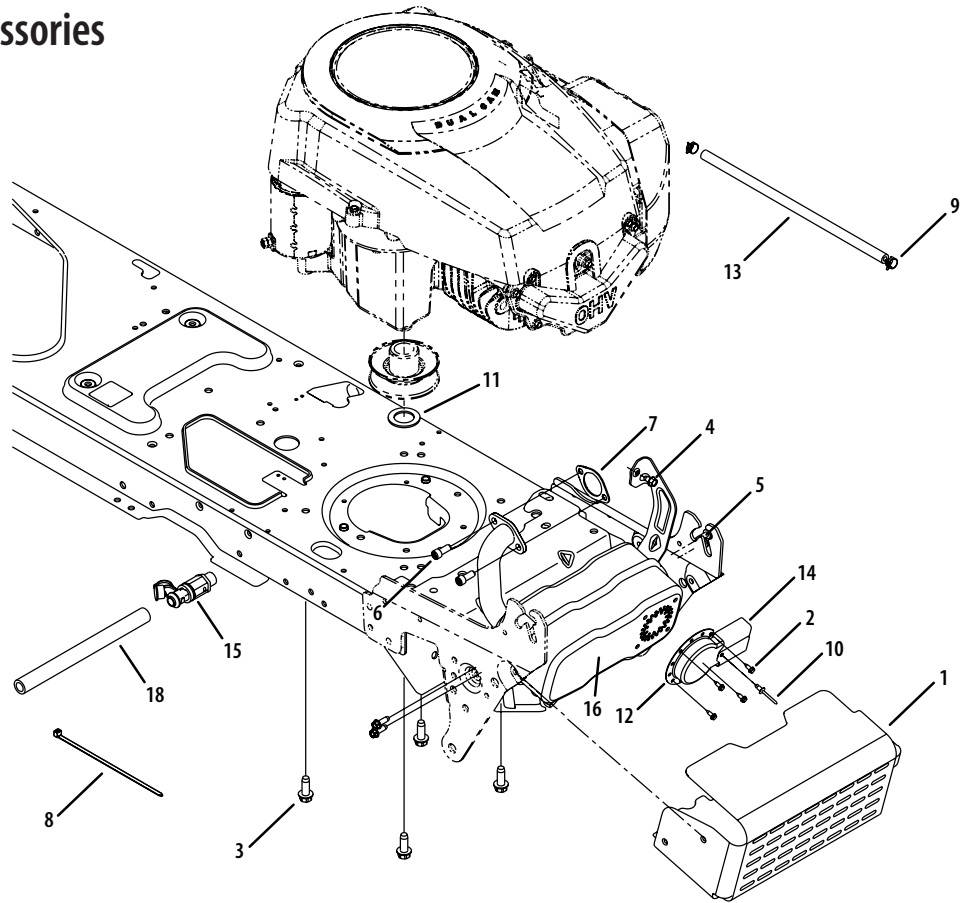

Engine Accessories

Ref.	Part Number	Description
1	683-04370	Shield, Muffler
2	710-0227	Screw, #8-18, 0.500
3	710-04683	Screw, Hex, 3/8-16 x 1.00
4	710-0599	Screw, Hex, 1/4-20, 0.500
5	710-0642	Screw, Hex, 1/4-20, 0.750
6	710-1314A	Screw, 5/16-18, 0.75
7	721-0208	Exhaust Gasket
8	725-0157	Cable, Tie, 3/16 x .05 x 7.4
9	726-0205	Hose Clamp
10	728-04000	Rivet, Pop, .188 x .325
11	736-0277	Flat Washer, 1.031 x 1.620 x .095
12	751-0564B	Deflector, Muffler
13	751-10349	Fuel Line, Low Permeation
14	751-10353	Extension, Deflector
15	751-10517	Drain, Oil
16	751-10529	Muffler, Single Inlet
17	751-10528	Muffler, Dual Inlet
18	751-3141	Extension Hose, Oil Drain

NOTE: Tractor features vary by model. NOT all parts listed above and pictured on the previous page are standard equipment.