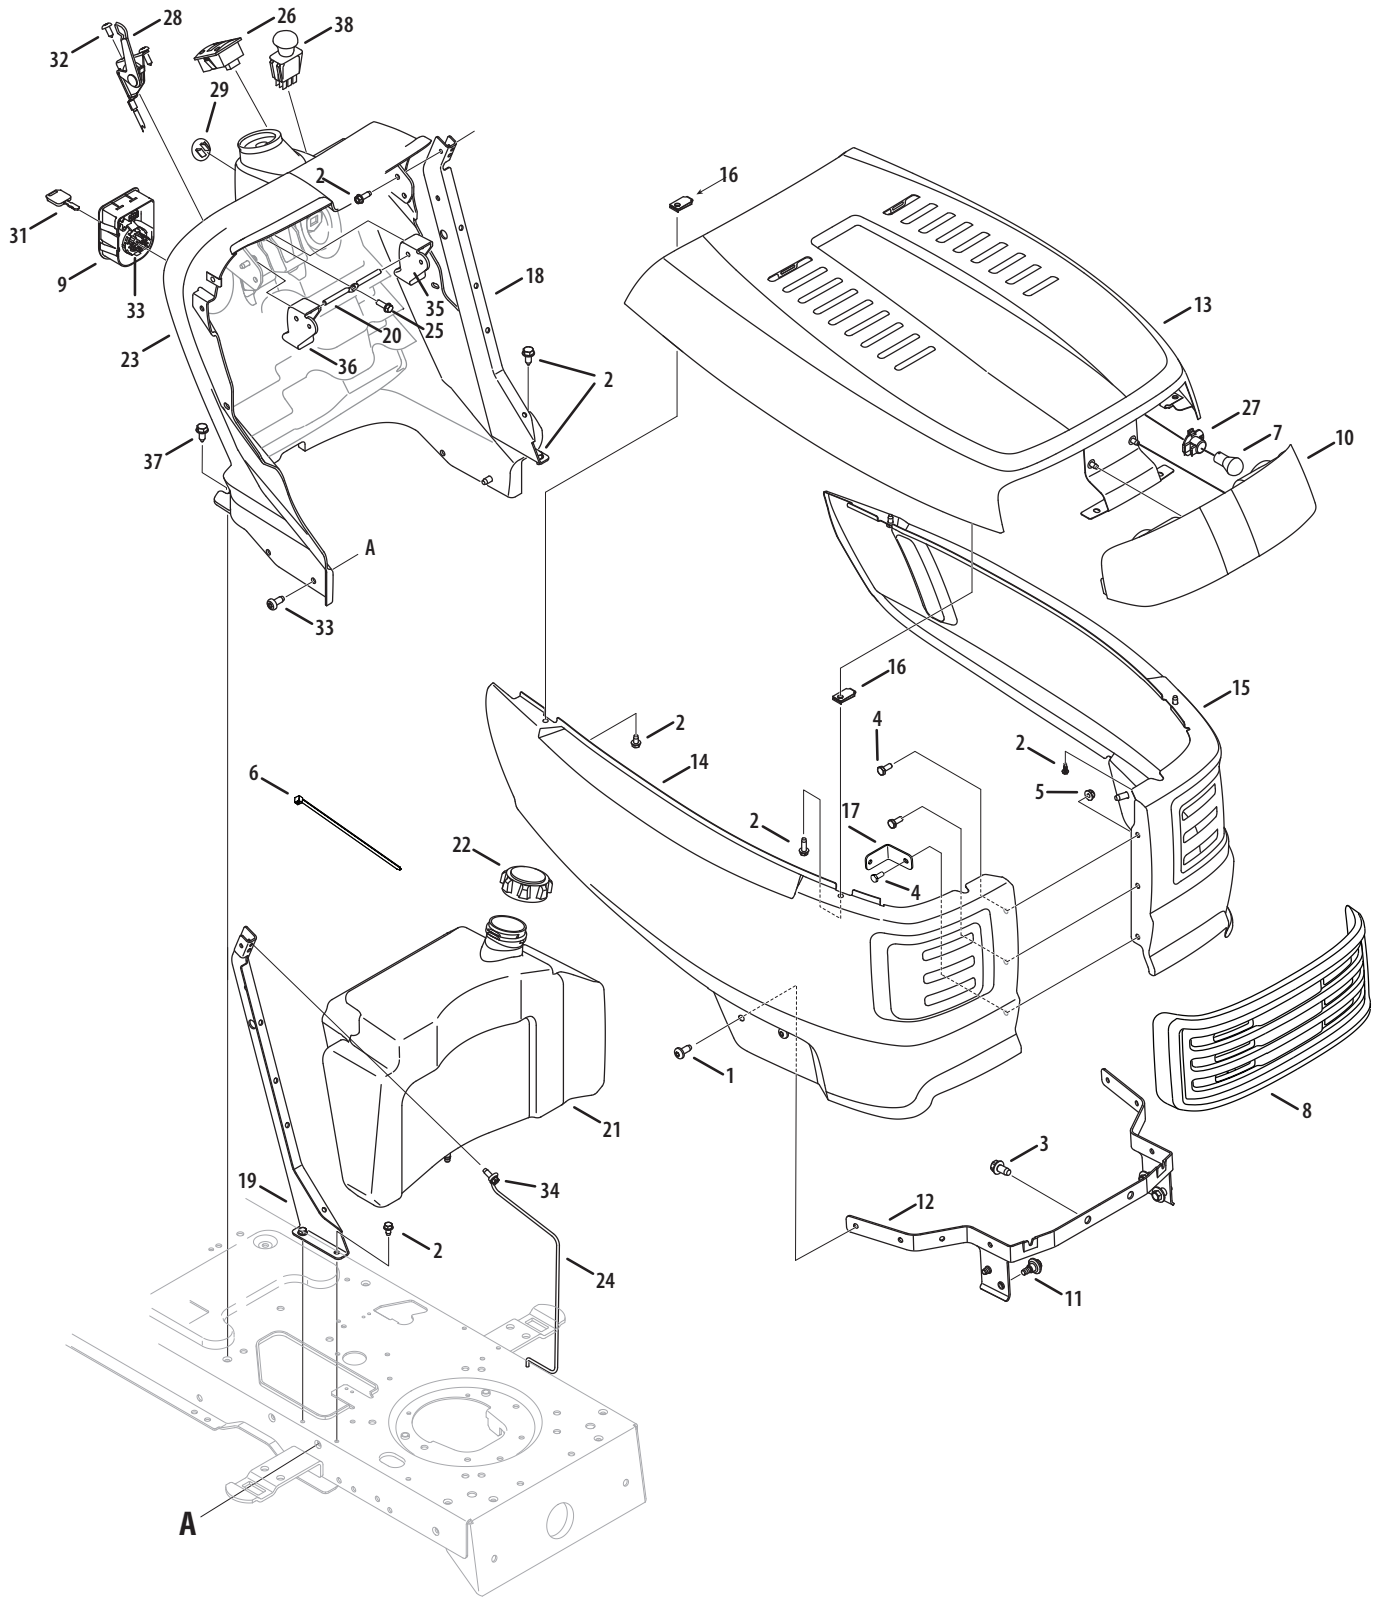

Hood & Dash Assembly — T Style

Hood & Dash Assembly — T Style

Ref.	Part Number	Description	Ref.	Part Number	Description
1	710-04593	Screw, 5/16-18, .375	23	731-06168	Dash Panel, T-Style w/ Electric PTO
2	710-0599	Screw, 1/4-20, 0.500	24	747-04161	Gas Tank Support Rod
3	710-04484	Screw, 5/16-18, 0.625	25	710-0895	Screw, 1/4-15, .750
4	710-0751	Screw, 1/4-20, 0.620	26	725-04036C	Hour Meter / Service Indicator
5	712-04064	Flange Lock Nut, 1/4-20	27	725-1649	Lamp Socket
6	725-0157	Cable Tie, 3/16 x .05 x 7.4	28	746-04364	Throttle/Choke Control, 25.0
7	725-0963	Headlamp, 12V	29	731-1999	Choke Plug
8	731-06358	T-Style Grill Insert	30	725-04427B	Module, Ignition Switch (8 pin)
9	731-05241A	Switch Housing	31	725-1744A	Key
10	731-06414	T-Style Lens		725-1745A	Key w/ Plastic Grip
11	738-04091A	Screw, Shldr, .43 x .29, 5/16-18	32	710-1017	Screw, 1/4-14, 0.625
12	783-04606B	Pivot Bracket	33	710-1611B	Screw, 5/16-18, 0.750
13	783-04827	Hood	34	710-0642	Screw, 1/4-20, 0.750
14	783-04828	Side Panel, RH	35	731-04217	Dash Brake Lever
15	783-04967	Side Panel, LH	36	731-04215	Dash Cruise Lever
16	783-05223	T-Style Hood Fastener	37	710-0607	Screw, 5/16-18 x 0.500
17	783-05315	Front Hood Bracket	38	725-1752	Electric PTO Switch
18	783-04323F	Dash Support, LH	—	725-04404A	Wire Harness, Main
19	783-04285F	Dash Support, RH	—	629-04083B	Headlight Wire Harness
20	747-1196	Bent Lever Rod	—	777X42188	Headlight Lens Reflector RH
21	751-10609	Fuel Tank, 2.5 gal.	—	777X42187	Headlight Lens Reflector LH
22	751-0603	Fuel Tank Cap			

NOTE: Tractor features vary by model. NOT all parts listed above and pictured on the previous page are standard equipment.