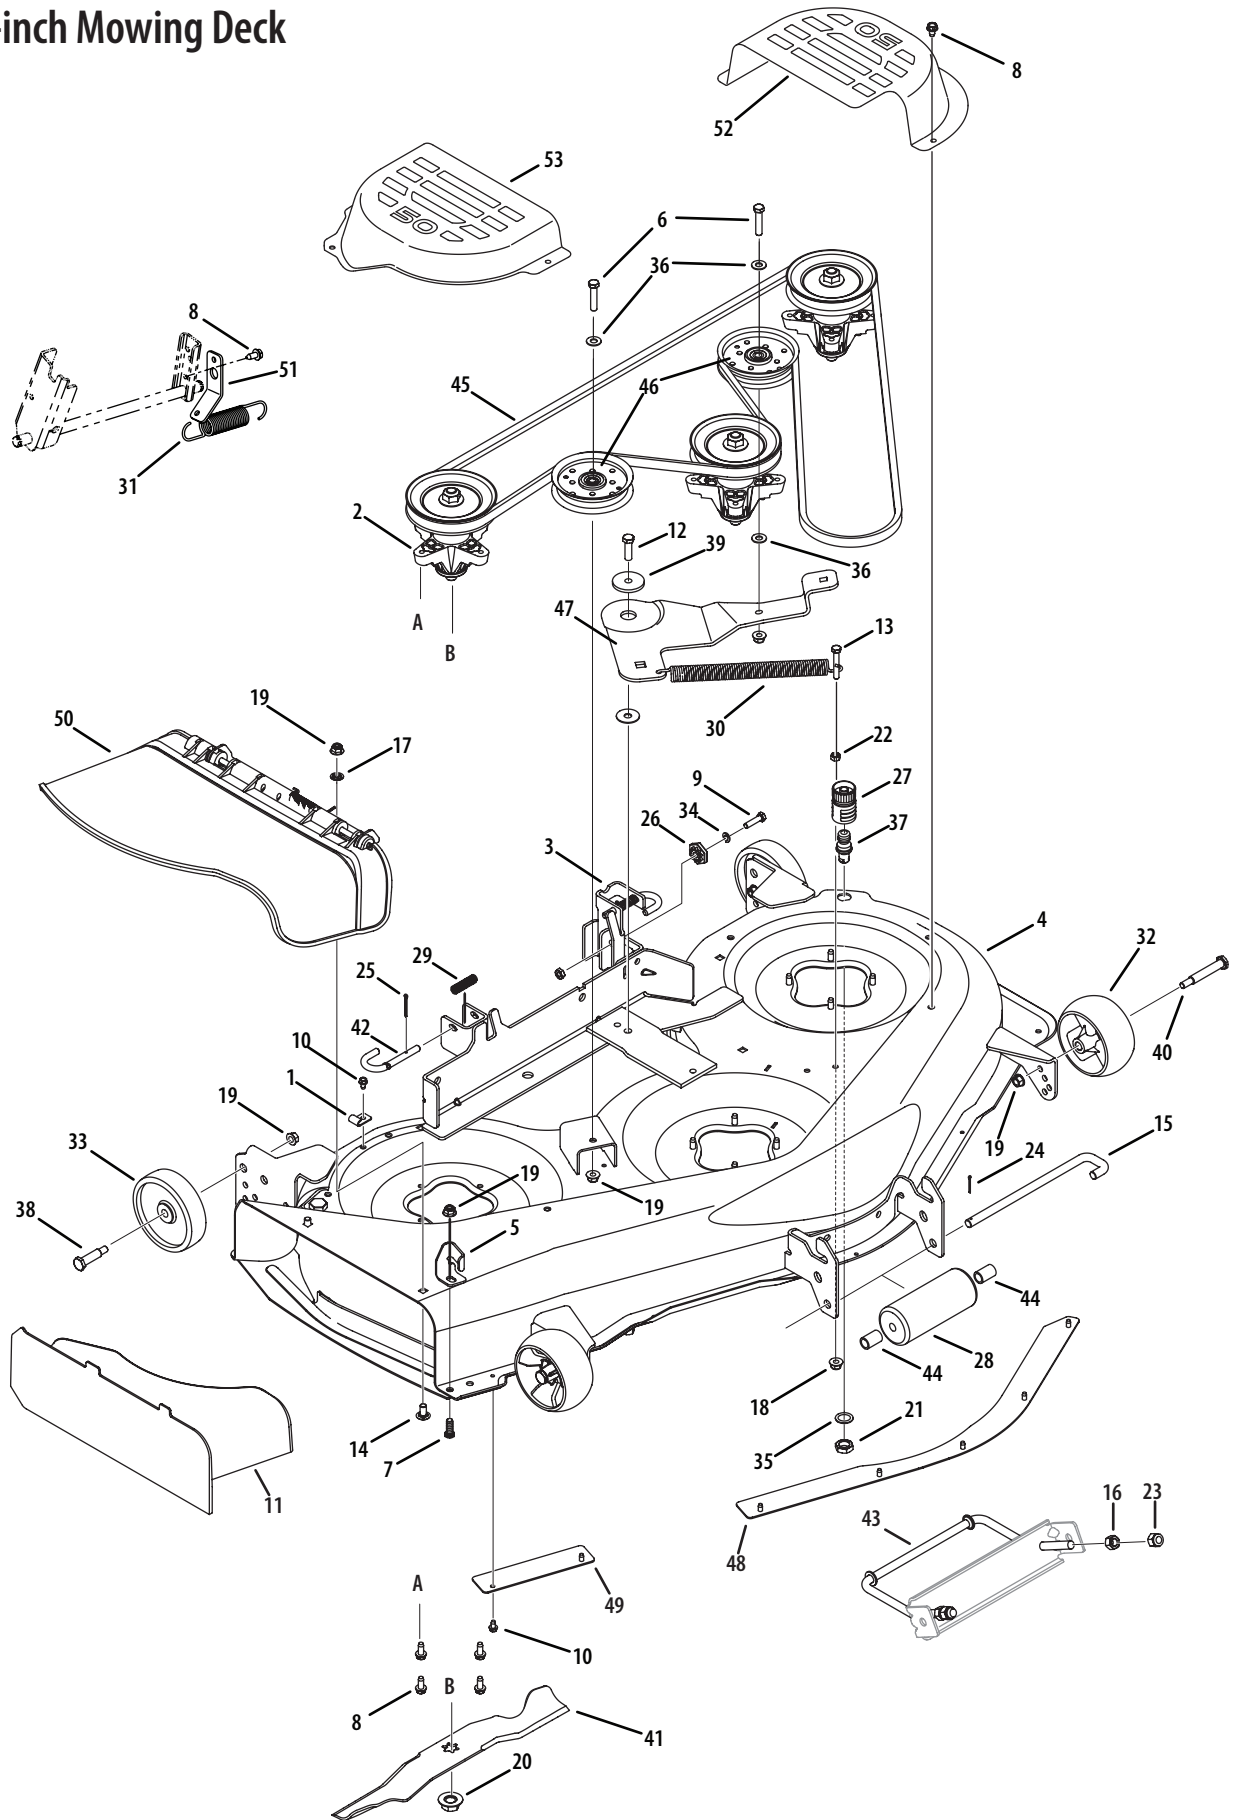

50-inch Mowing Deck

50-inch Mowing Deck

Ref.	Part Number	Description	Ref.	Part Number	Description
1	16606	Hook, Retainer	28	731-05679	Roller
2	618-04126A	Spindle Assembly	29	732-0306A	Spring, Compression, .531 x 1.75
3	683-0254B	Hanger Bracket Assembly	30	732-0459C	Spring, Extension, .94 x 6.74
4	683-04075B	Weldment, 50-inch Deck	31	732-0934	Spring, Extension, 1.15 x 5.99
5	703-3279	Chute Stop	32	734-04155	Deck Wheel, 5.0
6	710-0347	Screw, 3/8-16, 1.75	33	734-0973	Deck Wheel, 5.0
7	710-04095	Screw, 3/8-16 x 1.0	34	736-0119	Washer, Lock, 5/16
8	710-04484	Screw, 5/16-18 x .75	35	736-0225	Washer, Lock, 5/8 Internal tooth
9	710-0528	Screw, 5/16-18, 1.25, Gr5	36	736-0300	Washer, Flat, .406 x .875 x .059
10	710-0599	Screw, 1/4-20 x 0.5	37	737-04003C	Port, Water
11	731-04651	Mulch Plug, 50" Deck	38	738-0373	Shoulder Screw, .496 x 1.525, 3/8-16
12	710-3005	Screw, 3/8-16, 1.25	39	738-04162A	Spacer, Shoulder, .884 x .190
13	710-3103	Screw, 5/16-18 x 2.00	40	738-3056	Shoulder Screw, .496 x 2.50, 3/8-16
14	710-3178	Screw, Carriage, 3/8-16 x .75	41	742-04053C	Blade, 17.90 Lg. Star hole, 2 in 1
15	711-1737	Roller Pin	42	747-1116	Rod, Deck Release .375 Dia.
16	712-0206	Hex Nut, 1/2-13, Gr5	43	747-1324	Rod, Deck .5" Dia. (50-inch Decks)
17	712-0229	Push Nut, 3/8	44	750-0151	Spacer, .550 x .755 x 1.1
18	712-04063	Nut, Nylon Lock, 5/16-18	45	754-04164	Belt, V-Type
19	712-04065	Nut, Nylon Lock, 3/8-16	46	756-04129	Pulley, Idler, 3.5"
20	712-0417A	Nut, Hex, Flange, 5/8-18	47	783-05474	Idler Bracket
21	712-0641	Nut, Hex, M16-1.5	48	783-04414A	Deck Skirt, Center
22	712-3010	Nut, Hex, 5/16-18, Gr5	49	783-04415	Deck Skirt, RH
23	712-3083	Nut, Hex, 1/2-13, GrB	50	631-04070A	Chute Assembly, Side Discharge
24	714-0111	Pin, Cotter, 3/32, 1.0	51	783-04462	Lift Bracket, 50" Deck
25	714-0470	Pin, Cotter, 1/8 x 1.25	52	783-05280	LH Belt Cover
26	717-04074	Deck Adjustment Gear	53	783-05281	RH Belt Cover
27	721-04041	Coupler, Hose			

IMPORTANT: For a proper working machine, use only Factory Approved Parts.

IMPORTANT: V-belts are designed to engage and disengage safely. A substitute (non OEM) V-belt can be dangerous by not disengaging completely.

NOTE: Tractor features vary by model. NOT all parts listed above and pictured on the previous page are standard equipment.

NOTE: Tractor features vary by model. NOT all parts listed above and pictured on the previous page are standard equipment.