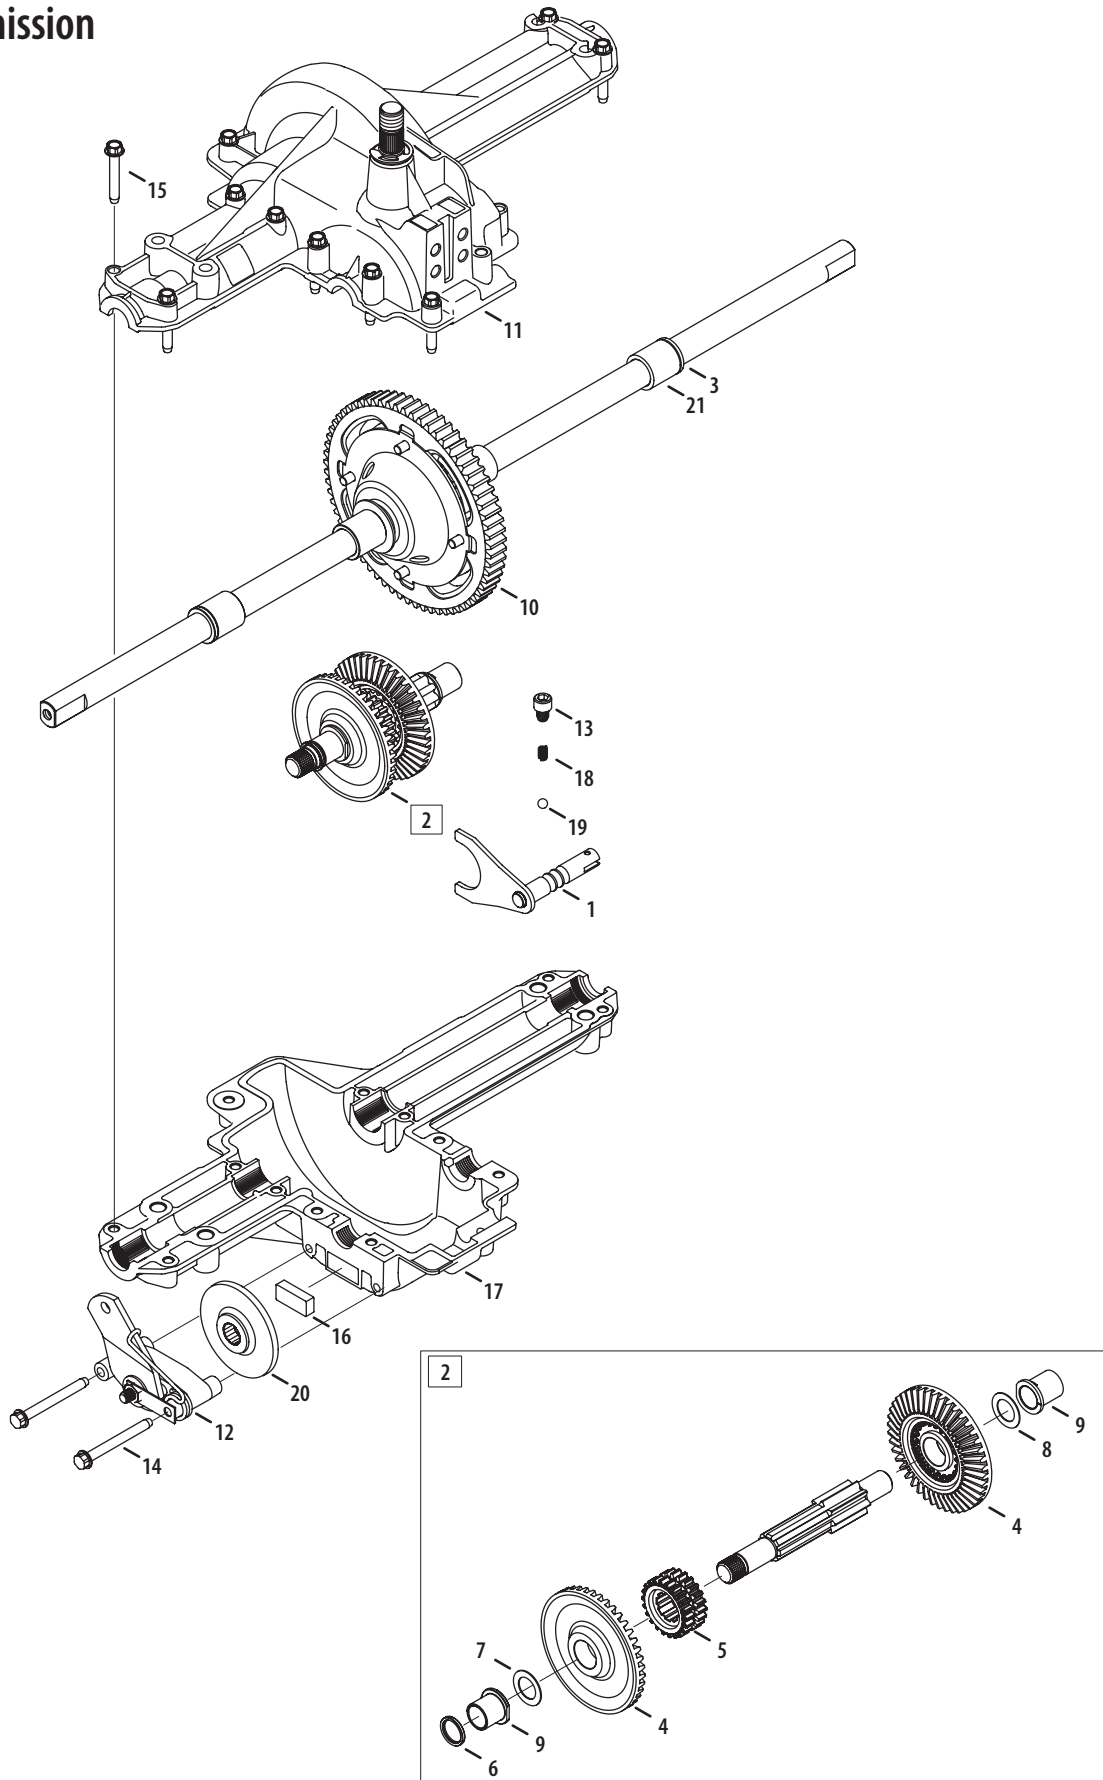

Transmission

Ref.	Part Number	Description
1	611-0011	Detent Shaft Assembly
2	611-04091	Drive Shaft Assy. (includes ref. 4 - 9)
3	721-0338	Seal,.75 x 1.0 x.125
4	717-04479	Bevel Gear, 42 tooth spline
5	718-04381	Single Speed Clutch Collar
6	721-0213	Seal, .625 x .812 x .094
7 *	736-0336	Flat Washer 5/8 x 1 x .030
	736-0337	Flat Washer .634 x 1 x .04
	736-0349	Flat Washer .63 x 1 x .02
	736-0494	Flat Washer .632 x 1 x .035
	736-0495	Thrust Washer 1.00 x .632 x .0
8	741-0336	Flange Bearing, 5/8 x 3/4 x 3/4
9	741-0337	Flange Bearing, 5/8 x 3/4 x 15/16
10	618-04567	Differential Assembly
11	619-04187	Upper Housing
12	661-0001	Brake Assembly
13	710-04731	Self-tapping Screw, 5/16-18 x .375
14	710-1206	Self-tapping Screw, 1/4-20 x 2.375
15	710-1325	Self-tapping Screw, 1/4-20 x 1.625
16	717-0678	Brake Puck
17	719-04329	Lower Housing
18	732-0863	Compression Spring
19	741-0862	Detent Ball
20	761-0202	Brake Disc
21	741-0340	Sleeve Bearing,.75 x.1.0 x 1.0
—	737-0148	Grease (19 oz.)

* Use applicable flat washers (ref. # 7) in this application allowing .006/.014 in. end-play.

NOTE: If rebuilding the upper housing, include two ounces (2 oz.) of Unirex® N3 grease (Part No. 737-0289) in the input shaft cavity.

NOTE: Tractor features vary by model. NOT all parts listed above and pictured on the previous page are standard equipment.