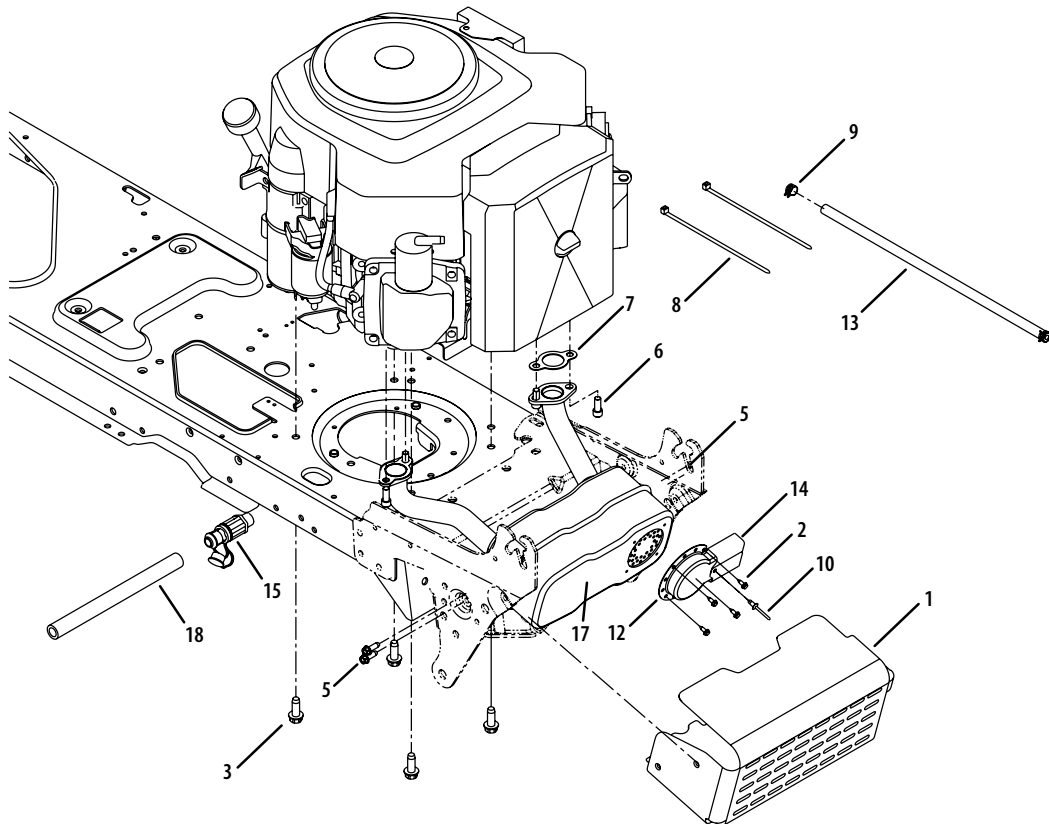

Engine Accessories

Ref.	Part Number	Description
1	683-04370	Shield, Muffler
2	710-0227	Screw, #8-18, 0.500
3	710-04683	Screw, Hex, 3/8-16 x 1.00
4	710-0599	Screw, Hex, 1/4-20, 0.500
5	710-0642	Screw, Hex, 1/4-20, 0.750
6	710-1314A	Screw, 5/16-18, 0.75
7	721-0208	Exhaust Gasket
8	725-0157	Cable, Tie, 3/16 x .05 x 7.4
9	726-0205	Hose Clamp
10	728-04000	Rivet, Pop, .188 x .325
11	736-0277	Flat Washer, 1.031 x 1.620 x .095
12	751-0564B	Deflector, Muffler
13	751-10349	Fuel Line, Low Permeation
14	751-10353	Extension, Deflector
15	751-10517	Drain, Oil
16	751-10529	Muffler, Single Inlet
17	751-10528	Muffler, Dual Inlet
18	751-3141	Extension Hose, Oil Drain

NOTE: Tractor features vary by model. NOT all parts listed above and pictured on the previous page are standard equipment.