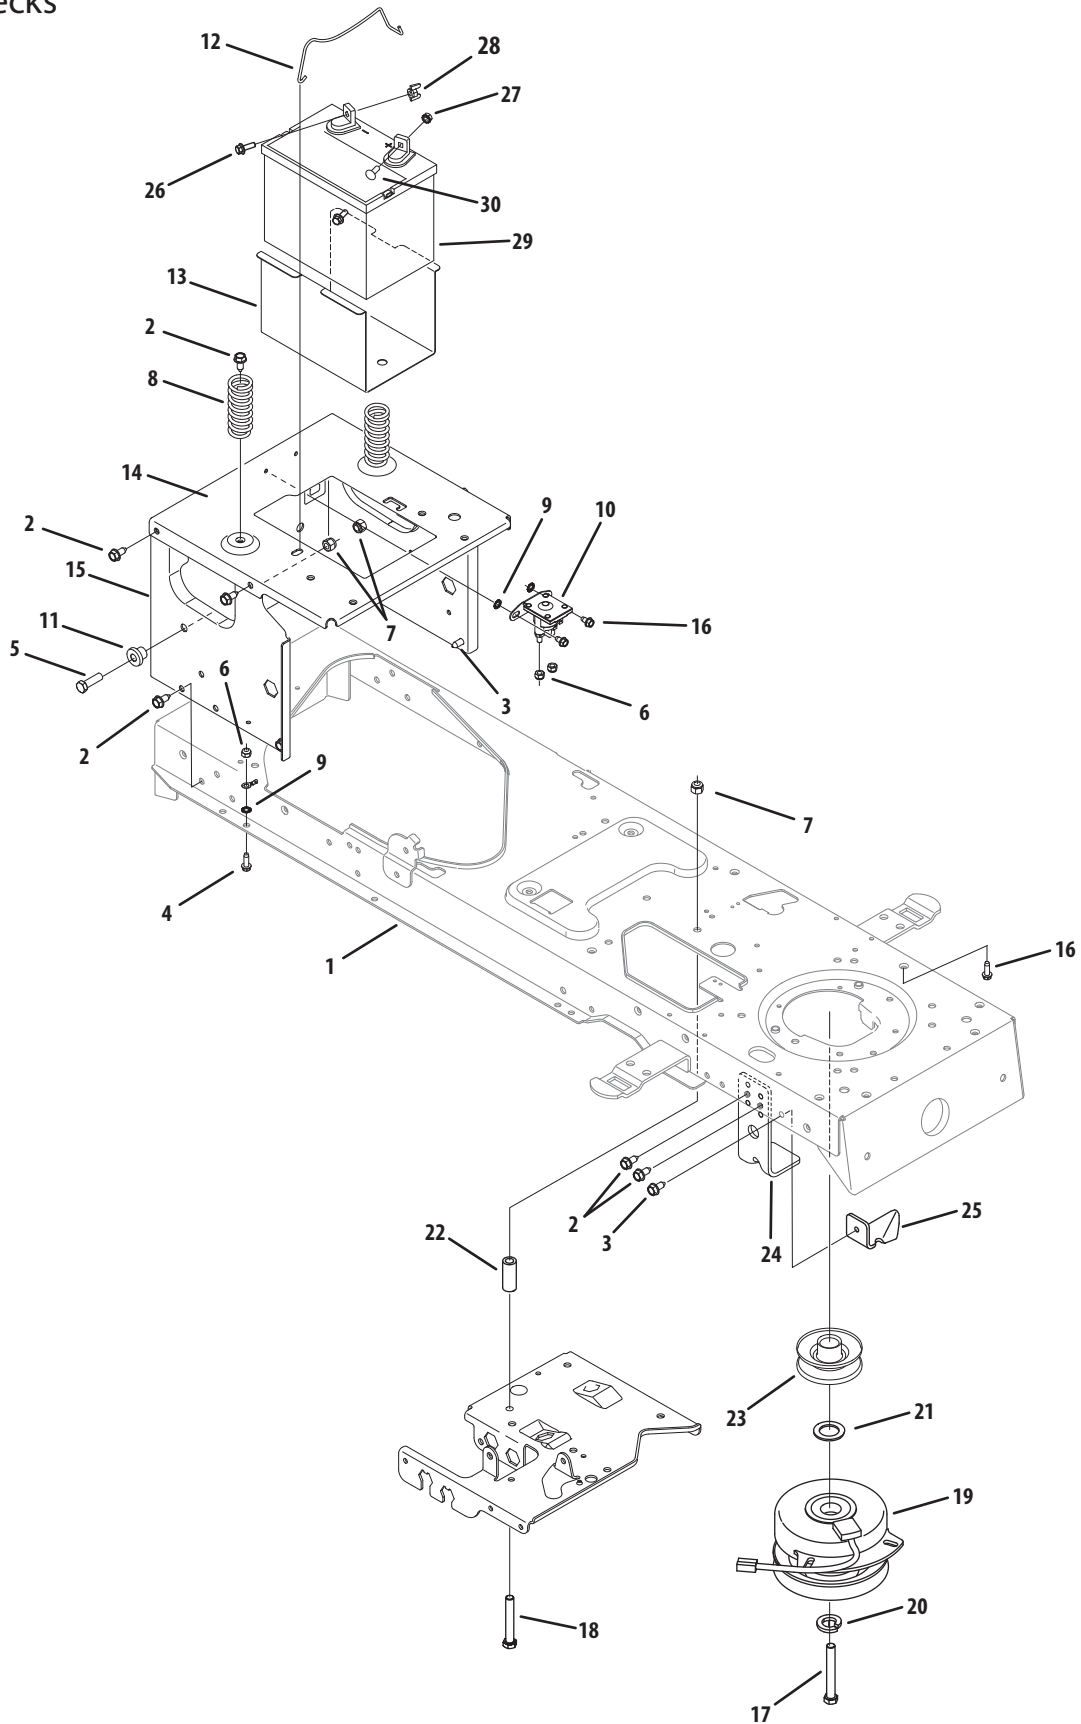

NOTE: Tractor features vary by model. NOT all parts listed above and pictured on the previous page are standard equipment.

Frame & Electric PTO

50" Decks

Ref. No.	Part No.	Description
1	683-04173B	Frame Assembly, Lower
2	710-04484	Screw, 5/16-18 x 0.75
3	710-0607	Screw, 5/16-18, 0.500
4	710-0642	Screw, 1/4-20, 0.750
5	710-3005	Screw, 3/8-16, 1.25, Gr5
6	712-04064	Nut, Flange Lock, 1/4-20
7	712-04065	Nut, Flange Lock, 3/8-16
8	732-04035	Spring, Compress., 1.28 x 3.125
9	736-0222	Washer, Lock, 1/4, External
10	725-04439	Solenoid, 12V, 100 Amp
11	738-04058	Spacer, Shoulder,.38 x 1.0 x.70
12	747-04121A	Hold Rod, Battery
13	783-0349	Battery Tray
14	783-04329A	Seat Bracket, Frame
15	783-04809C	Frame, Upper
16	710-0599	Screw, 1/4-20, 0.50
17	710-04379A	Screw, 7/16-20, 3.50, Gr5, Lock
18	710-3011	Screw, 3/8-16, 2.25, Gr5
19	717-04174A	PTO Clutch, Electric
20	736-0171	Lock Washer, 7/16
21	736-0277	Washer, Flat, 1.031 x 1.620 x.095
22	748-0415B	Spacer,.385 ID x.635 OD x 1.54
23	756-0639A	Pulley, Engine, 3.56 Diameter
24	783-04467	Deck Bracket, Up-Stop
25	783-04419B	Clutch Bracket
26	710-04666	Hex Flange Bolt, 1/4-20,.75
27	712-0271	Nut, Sems, 1/4-20
28	712-3087	Wing Nut, 1/4-20
29	725-1750A	Battery, 235 CCA
30	738-1132	Shoulder Screw, 1/4-20