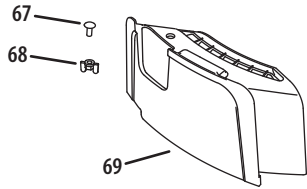

42-inch Mowing Deck

42-inch Mowing Deck

Ref.	Part Number	Description	Ref.	Part Number	Description
1	618-04456	Spindle Assembly Pulley 6.3 Dia	36	732-0459C	Extension Spring, .94 x 6.74
2	683-0254B	Deck Hanger Bracket Assy. LH	37	732-0470A	Extension Spring, .53 x 4.75
3	683-04138B	Brake Assembly, 42" Deck	38	734-0973	Deck Wheel, 5.0 x 1.38
4	683-04167	Brake Assembly, 42" Deck	39	735-0271A	Bumper, .62 Dia. x .3
5	683-04261	Deck Assembly 42" W/Whl Brkt.	40	736-0119	Lock Washer, 5/16
6	710-0216	Screw, 3/8-16 x .75 GR5 STD	41	736-0173	Flat Washer, .28 x .74 x .063
7	710-0347	Screw, 3/8-16 x 1.75 GR5 STD	42	736-0225	Lock Washer, 5/8
8	710-0510	Screw, 7/16-20 x 3.00 GR5 STD	43	736-0270	Bell Washer, .265 x .75 x .062
9	710-0528	Screw, 5/16-18 x 1.25 GR5 STD	44	736-0300	Flat Washer, .406 x .875 x .059
10	710-04484	Screw, 5/16-18 x 0.75	45	736-0322	Flat Washer, .450 x 1.250 x .164
11	710-0623	Screw, 3/8-16 x 0.750	46	737-04003C	Deck Water Nozzle
12	710-0653	Screw, 1/4-20 x 0.375	47	738-0373	Shoulder Bolt, .496 x 1.525
13	710-3008	Screw, 5/16-18 x 0.750	48	738-04162A	Shoulder Spacer, .8840 x .190
14	710-0778	Screw, 1/4-20 x 1.500	49	738-04166	Shoulder Spacer, .5000 X .1475
15	710-1260A	Screw, 5/16-18 x 0.750	50	738-04272	Shoulder Screw, .374 x 1.16
16	710-3005	Screw, 3/8-16 x 1.25	51	742-0616A	3 in 1 Star Blade 21.23"LG
17	710-3015	Screw, 1/4-20 x .75	52	747-04269A	Adjustable Front Deck Rod,
18	710-3144	Screw, 3/8-16 x 2.00	53	683-04443	Belt-Keeper Rod, 42"
19	712-0206	Hex Nut, 1/2-13	54	747-04501	Brake Control Ride, 42"
20	712-04063	Flange Lock Nut, 5/16-18	55	747-04530	Belt Keeper Rod, 42" IDLER
21	712-04064	Flange Lock Nut, 1/4-20	56	747-1116	Deck Release Handle Rod
22	712-04065	Flange Lock Nut, 3/8-16	57	748-04069	Deck Lift Pivot Cup
23	712-0417A	Flange Nut, 5/8-18	58	750-04637A	Spacer, .455 X .697 X 1.585
24	712-0459	Flange Lock Nut, 7/16-20	59	750-0566A	Spacer, .260 x .372 x 1.030
25	712-0641	Hex Nut, M16-1.5 DIN 936	60	754-04045	V-Belt
26	712-3006	Hex Nut, 1/4-20	61	756-04129	Idler Pulley, 4.25"DIA
27	712-3083	Hex Lock Nut, 1/2-13	62	783-04327B	Belt Covers, 6.00 DIA
28	714-0104	Cotter Pin, .072 Dia. x 1.13 Lg.	63	783-04740	Cable Deck Engage Bracket
29	714-0470	Cotter Pin, 1/8 x 1.25	64	783-05490	Support Bracket
30	717-04074	Deck Gear Adjustment	65	736-0187	Flat Washer, .64 x 1.24 x .06
31	719-04233	Idler Bracket, Cast 42" DECK	66	738-04146	Bolt Plug, M16 x 1.5
32	721-04041	Water Nozzle Adapter	67	710-0134	Carriage Screw, 1/4-20 x .62
33	726-0233	Push Nut, .25 ID x .50 OD	68	712-3087	Wing Nut, 1/4-20
34	732-0306A	Compression Spring, .531 x 1.75	69	731-2363	Mulch Plug
35	732-04287	Extension Spring, .500 x 6.375	70	731-1032B	Discharge Chute Assembly

IMPORTANT: For a proper working machine, use only Factory Approved Parts.

IMPORTANT: V-belts are designed to engage and disengage safely. A substitute (non OEM) V-belt can be dangerous by not disengaging completely.

NOTE: Tractor features vary by model. NOT all parts listed above and pictured on the previous page are standard equipment.