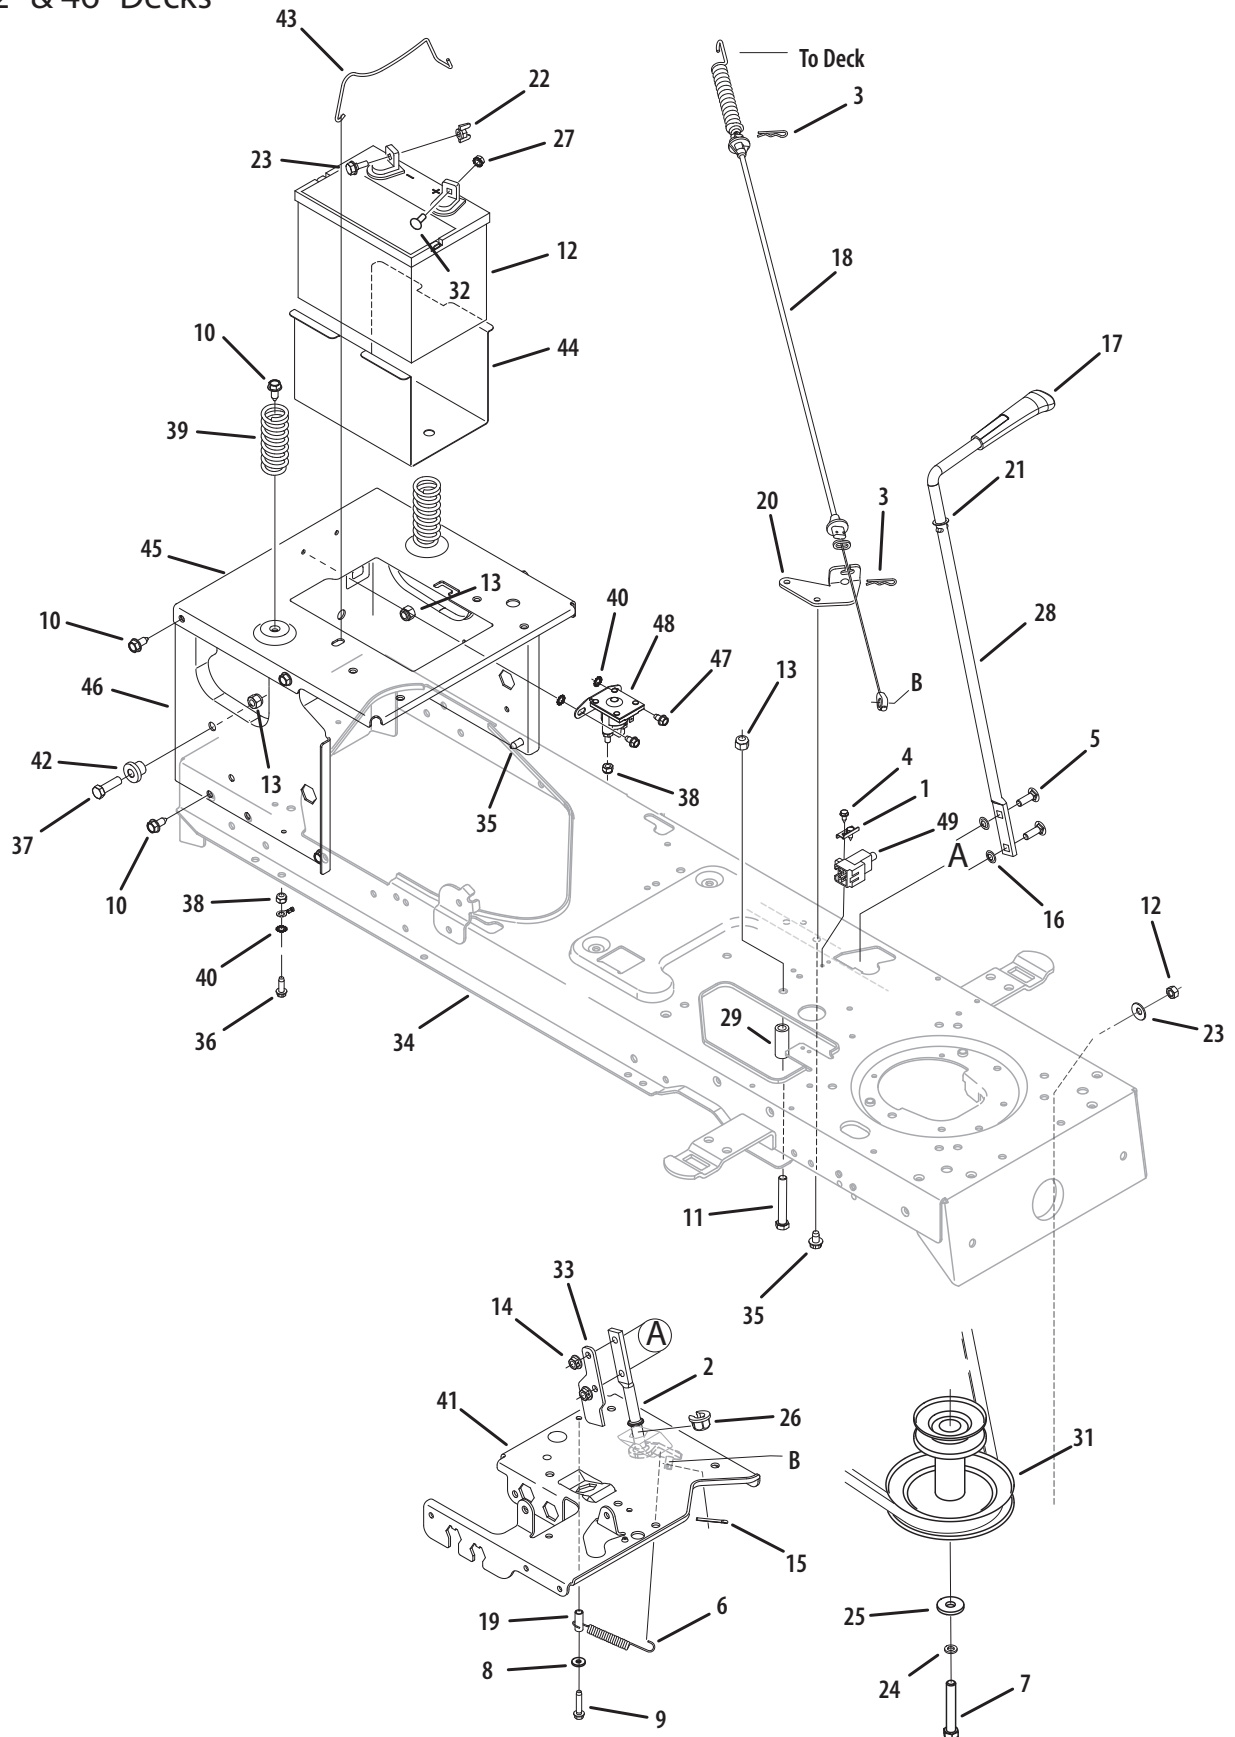

Frame & Manual PTO

42" & 46" Decks

Frame & Manual PTO 42" & 46" Decks

Ref.	Part Number	Description	Ref.	Part Number	Description
1	17962	Plate, Switch	25	736-0322	Washer, Flat, .450 x1.250 x.164
2	647-04036A	Lever Assembly, Engagement	26	741-0708	Bearing, Flange, Hex Split .500 ID
3	714-0145	Click Pin	27	712-0271	Nut, Sems, 1/4-20
4	710-0224	Screw, #10-16, 0.500	28	747-04470	Engagement Handle, Deck
5	710-0276	Screw, Carriage, 5/16-18, 1.00	29	748-0415B	Spacer, .385 ID x .635 OD x 1.54
6	732-04248	Extension Spring, .38 OD x 3.9 Lg	30	710-1260A	Screw, 5/16-18 x .750
7	710-04608	Screw, 7/16-20, 3.25 42" Deck	31	756-04196	Pulley, Engine, 42" Deck
	710-04607	Screw, 7/16-20, 2.75 46" Deck		756-04207A	Pulley, Engine, 46" Deck
8	736-0173	Washer, Flat, .28 x .74 x .063	32	710-04666	Hex Head Flange Screw
9	710-0778	Screw, 1/4-20 x 1.50	33	783-0744A	Stop Bracket, Engagement
10	710-04484	Screw, 5/16-18 x 0.625	34	683-04173B	Frame Assembly, Lower
11	710-3011	Screw, 3/8-16 x 2.25	35	710-0607	Screw, 5/16-18, 0.500
12	725-1737A	Battery, 190 CCA	36	710-0642	Screw, 1/4-20, 0.750
	725-1750A	Battery, 235 CCA	37	710-3005	Screw, 3/8-16, 1.25, Gr5
13	712-04065	Nut, Flange Lock, 3/8-16, GrF	38	712-04064	Nut, Flange Lock, 1/4-20, GrF
14	712-3004A	Nut, Flange Lock, 5/16-18, Gr5	39	732-04035	Spring, Compr., 1.28 OD x 3.125
15	714-0115	Pin, Cotter, 1/8 x 1.00	40	736-0222	Washer, Lock, 1/4, External
16	726-0201	Nut, Speed, .3125 ID	41	783-04612	Support Bracket, Steering
17	731-2111B	Knob, PTO	42	738-04058	Spacer, Shoulder, .38 x 1.0 x .70
18	746-04353A	Deck Engagement Cable	43	747-04121A	Hold Rod, Battery
19	750-0566A	Spacer, .260 x .372 x 1.030 Lg.	44	783-0349	Battery Tray
20	783-05358	Cable Bracket	45	783-04329A	Seat Bracket, Frame
21	736-0108	Washer, Flat, .510 x .750 x .033	46	783-04809C	Frame, Upper
22	712-3087	Nut, Wing, 1/4-20	47	710-0599	Screw, 1/4-20, 0.50
23	738-1132	Screw, Shoulder, .250 x .150	48	725-04439	Solenoid, 12V, 100 Amp
24	736-0171	Washer, Lock, 7/16	49	725-04039	Switch, Interlock

NOTE: Tractor features vary by model. NOT all parts listed above and pictured on the previous page are standard equipment.