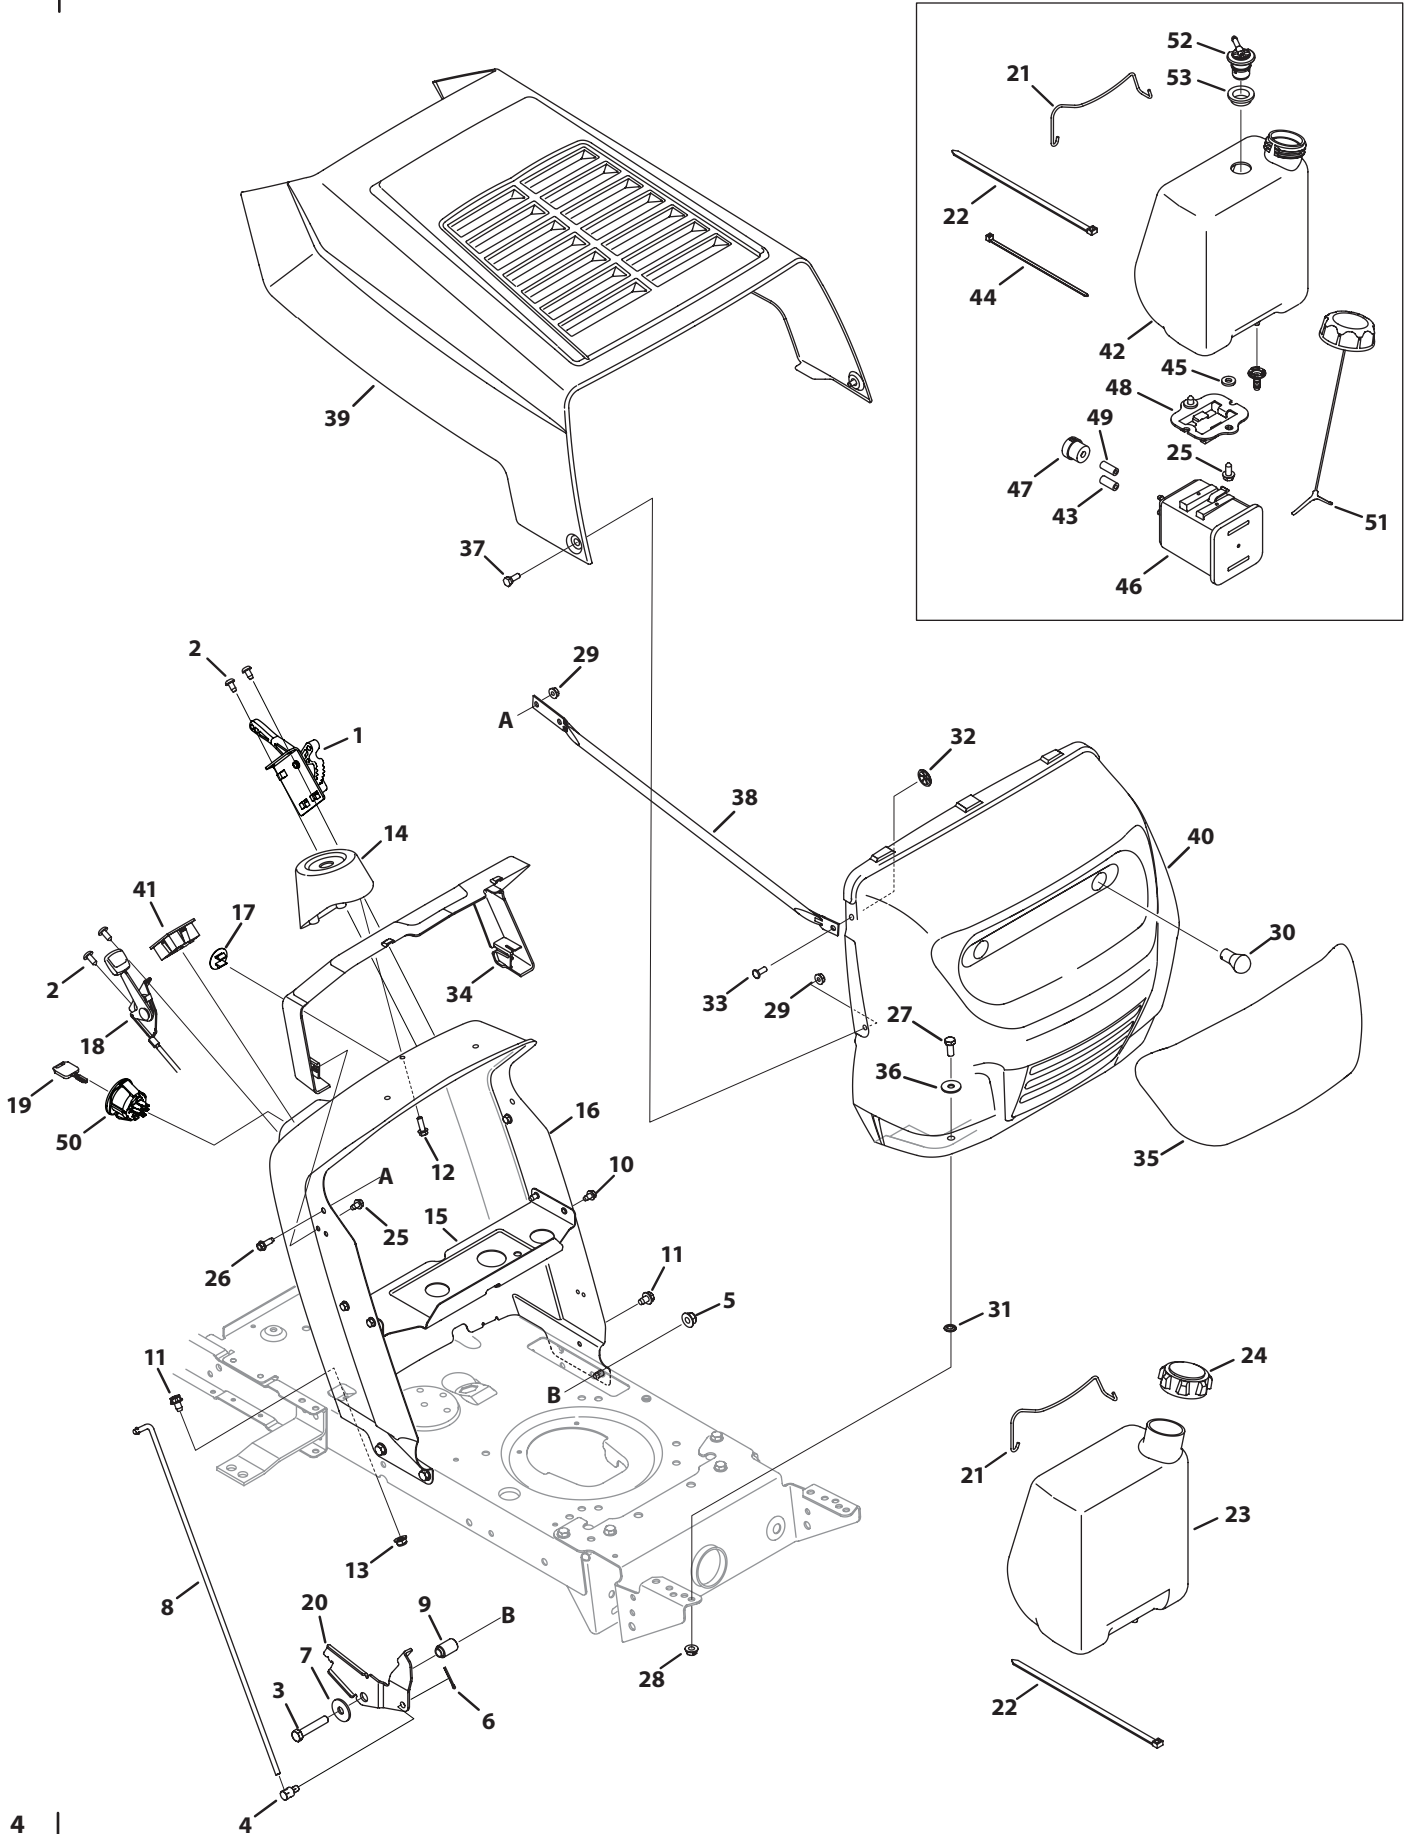

2 Style Hood

2 Style Hood

Ref. No.	Part No.	Description
1	983-04216	7-Speed Control Assembly
	983-04225	6-Speed Control Assembly
2	710-04483	Screw, 1/4-20 x .500
3	710-3144	Hex Screw, 3/8-16 x 2.0
4	711-0736	Ferrule, 1/4-20 x 1.00
5	710-04065	Flangelock Nut, 3/8-16
6	914-0111	Cotter Pin, 3/32 x 1.0
7	936-0133	Flat Washer, .411 x 1.25 x .100
8	747-04430	Speed Selector
9	750-04465	Flange Spacer, .390 x .671 x 1.095
10	710-0599	Hex Washer Screw, 1/4-20 x .500
11	710-0604A	Screw, 5/16-18 x .625
12	710-0895	Screw, 1/4-15 x .750
13	712-04063	Flangelock Nut, 5/16-18
14	731-04945	Steering Support
15	783-04584A-0637	Gas Tank Support Bracket
16	783-04889A-0637	Dash, RMC
	783-04873A-0637	Dash, No RMC - Powder Black
	783-04873A-0665	Dash, No RMC - Green
17	731-05265	Choke Plug
18	746-04364	Throttle/Choke Cable
19	925-1745A	Key
20	783-04862	Speed Latch. RMC
	783-04903	Speed Latch, No RMC
21	683-04448-0637	Battery Assembly Rod
22	726-0230	Cable Tie
23	751-0555B	1.5 Gallon Fuel Tank
24	751-0603A	Fuel Cap
25	710-04484	Screw, 5/16-18 x .750
26	710-0642	Screw, 1/4-20 x .750

Ref. No.	Part No.	Description
27	710-3008	Hex Screw, 5/16-18 x .75
28	712-04063	Flangelock Nut, 5/16-18
29	712-04064	Flangelock Nut, 1/4-20
30	925-0963	Miniature Lamp 12V Socket
31	726-0201	Speed Nut, .3125
32	926-04012	Push-On Nut, .25
33	728-0162	Flat Head Rivet, 1/4"
34	731-05012B	Dash
35	731-06042	Lens
36	736-3078	Flat Washer, .344 x 1.0 x .063
37	938-0952A	Shoulder Bolt, 1/4-20 x .375 x .125
38	749-04220-0637	Grill Support Rod
39	783-04608-0638	Hood - Red
	783-04608-0674	Hood - Yellow
40	783-05656-0638	Grill - Red
	783-05656-0674	Grill - Yellow
41	925-04156	Ammeter
42	751-10782	Fuel Tank, 1.36 Gallons
43	751-10750	Fuel Hose, Yellow
44	725-0157	Cable Tie
45	936-3008	Flat Washer, .344 x .750 x .120
46	951-10589	5 Gallon Carbon Canister
47	951-10590	Vent Filter Canister
48	951-10610	Canister Adaptor Bracket
49	751-10749-30	Fuel Hose, White
50	925-04659	Key Switch
51	951-10947	Fuel Cap, 2.25"
52	751-10441	Rollover Valve
53	735-04081	Rubber Grommet, 23 x 3.55

NOTE: Tractor features vary by model. NOT all parts listed above and pictured on the previous page are standard equipment.