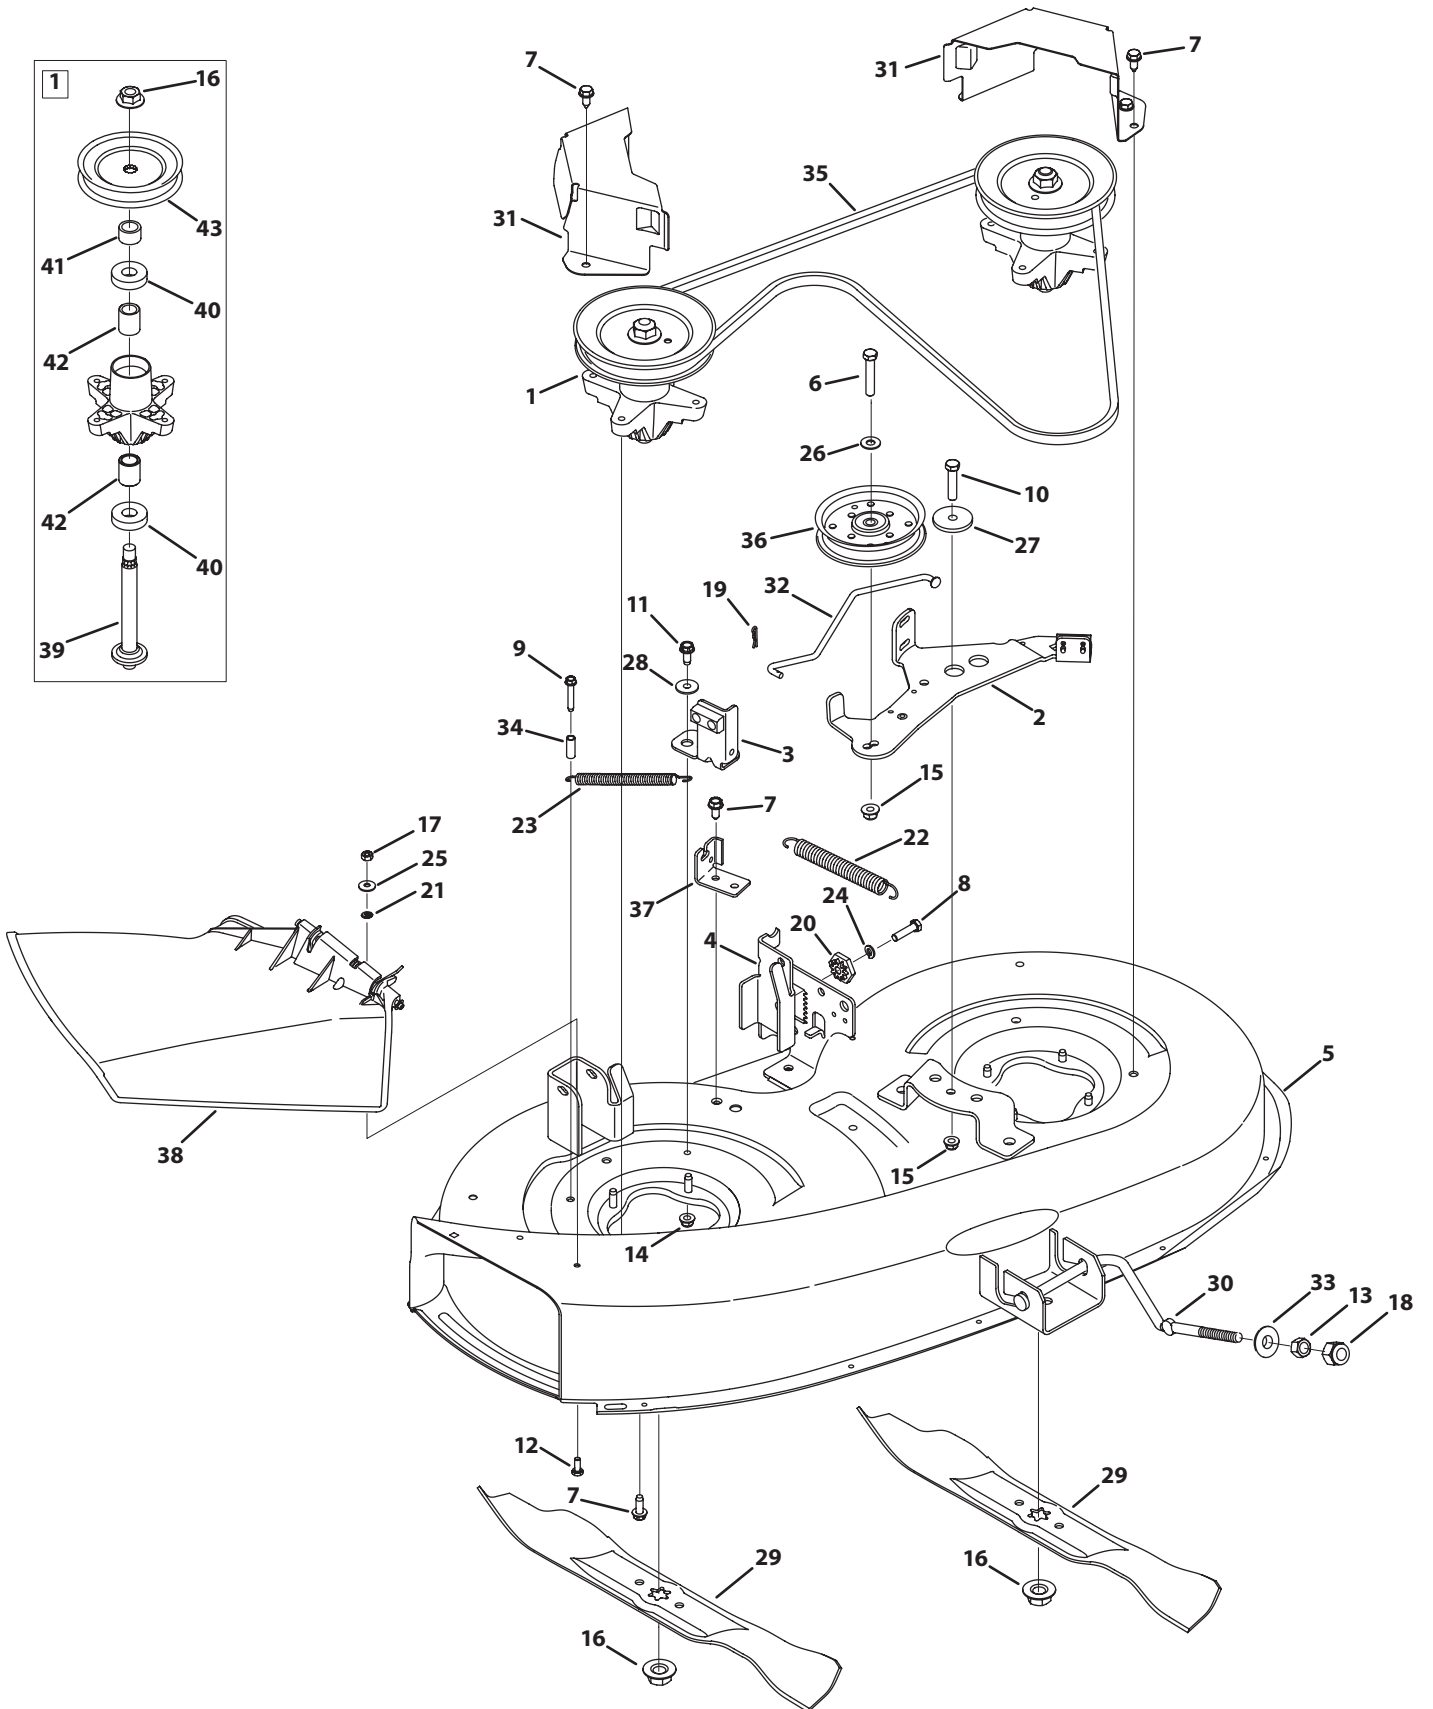

38" Deck

Ref. No.	Part No.	Description	Ref. No.	Part No.	Description
1	918-04474	5.75" Pulley Spindle Assembly	23	732-04287	Extension Spring, .500 x 6.375
2	683-04138B-0637	Deck Brake Assembly	24	936-0119	Lock Washer, 5/16
3	983-04167	Deck Brake Assembly	25	736-0270	Bell Washer, .265 x .75 x .062
4	683-04228-0637	LH Deck Hanger Bracket	26	936-0300	Flat Washer, .406 x .875 x .059
5	983-04263-0637	38" Deck Assembly	27	738-04162A	Shoulder Spacer, .8840 x .190
6	710-0347	Hex Screw, 3/8-16 x 1.75	28	738-04166	Shoulder Spacer, .5000 x .1475
7	710-04484	Screw, 5/16-18 x .750	29	942-0610A	3 in 1 Blade
8	710-0528	Hex Screw, 5/16-18 x 1.25	30	747-04322	38" Front Adjust Deck Rod
9	710-0778	Screw, 1/4-20 x 1.50	31	783-04602A-0637	Belt Cover
10	710-3005	Hex Screw, 3/8-16 x 1.25	32	747-04381	38" Brake Control Rod
11	710-3008	Hex Screw, 5/16-18 x .75	33	748-04069	Deck Lift, Pivot Cup
12	710-3015	Hex Screw, 1/4-20 x .75	34	750-0566A	Spacer, .260 x .375 x 1.030
13	712-0206	Hex Nut, 1/2-13	35	954-04062	V Type Belt
14	712-04063	Flangelock Nut, 5/16-18	36	756-04129B	Idler Pulley
15	712-04065	Flangelock Nut, 3/8-16	37	783-04740-0637	Deck Engage Cable Bracket
16	712-0417A	Flange Nut, 5/8-18	38	631-0216A	Chute Assembly
17	712-3006	Hex Nut, 1/4-20		931-1032B	Chute Assembly
18	712-3083	Hexlock Nut, 1/2-13	39	938-04241	Spindle Shaft, 5.50
19	914-0104	Cotter Pin, .072 Diameter	40	941-0919	Ball Bearing, .787ID x 1.85 OD x .551
20	917-04074	Deck Adjuster Gear	41	750-04739	Spacer, .820 x 1.150 x .480 LG
21	726-0233	Push Nut, .25 x .50	42	750-1000	Spacer, .80 x 1.10 x 1.322 LG
22	732-04280B	Extension Spring, .75 x 6.375	43	756-1188	Deck Pulley, 5.75

NOTE: Tractor features vary by model. NOT all parts listed above and pictured on the previous page are standard equipment.