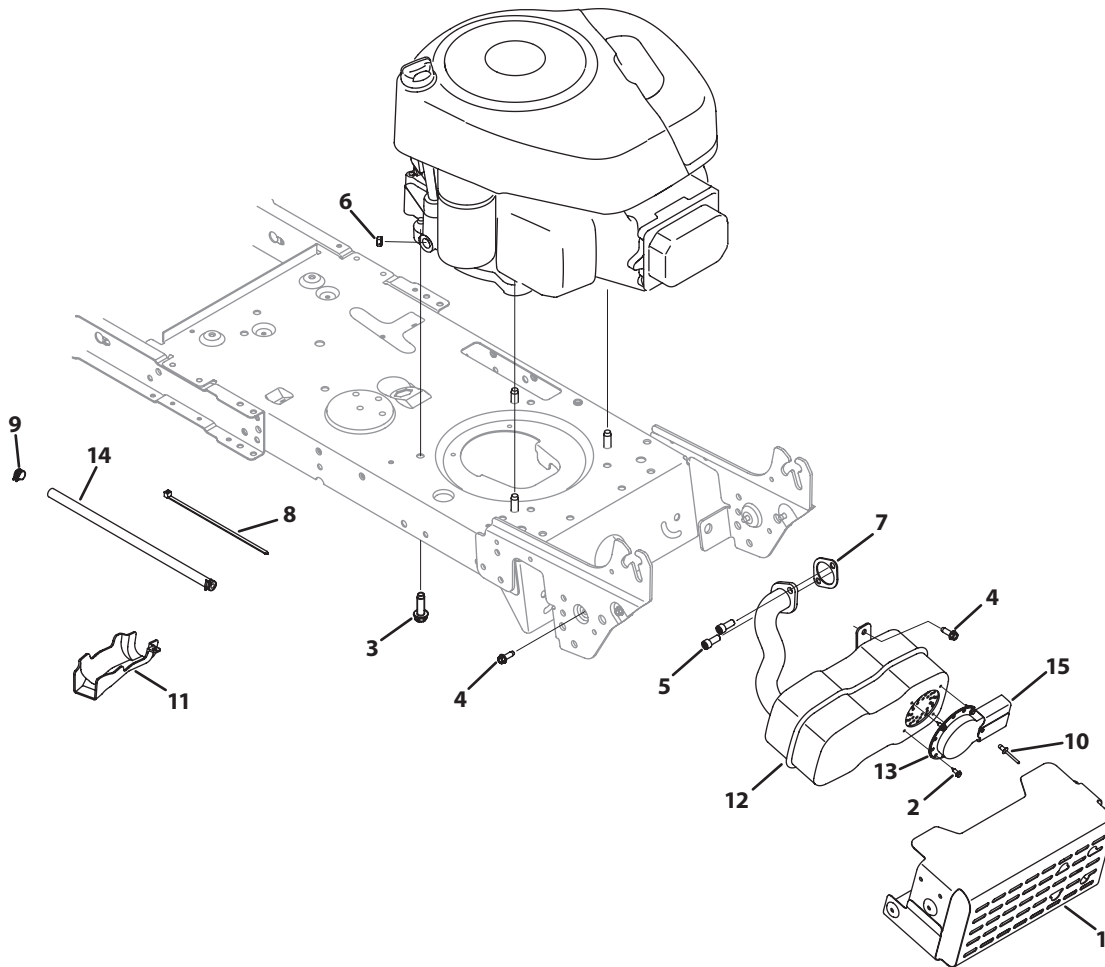

B&S Model 28

Ref. No.	Part No.	Description
1	683-04549-0637	Muffler Shield Assembly with Weld
2	710-0227	Screw, 8-18 x .500
3	710-04683	Screw, 3/8-16 x 1.0
4	710-0642	Screw, 1/4-20 x .750
5	710-1314A	Socket Screw, 5/16-18 x .750
6	712-0271	Sems Nut, 1/4-20
7	BS-692236	Exhaust Gasket, 10 HP Briggs
8	725-0157	Cable Tie
9	726-0205	Clamp Hose, .490 diameter
10	728-04000	Rivet, .188 x .300
11	731-05628	Oil Drain Sleeve
12	751-10448A	Muffler, Single Inlet
13	751-0564B	Muffler Deflector
14	751-10349-28	Fuel Hose, Low Permeation
15	751-10353	Muffler Deflector Long

NOTE: Tractor features vary by model. NOT all parts listed and pictured above are standard equipment.