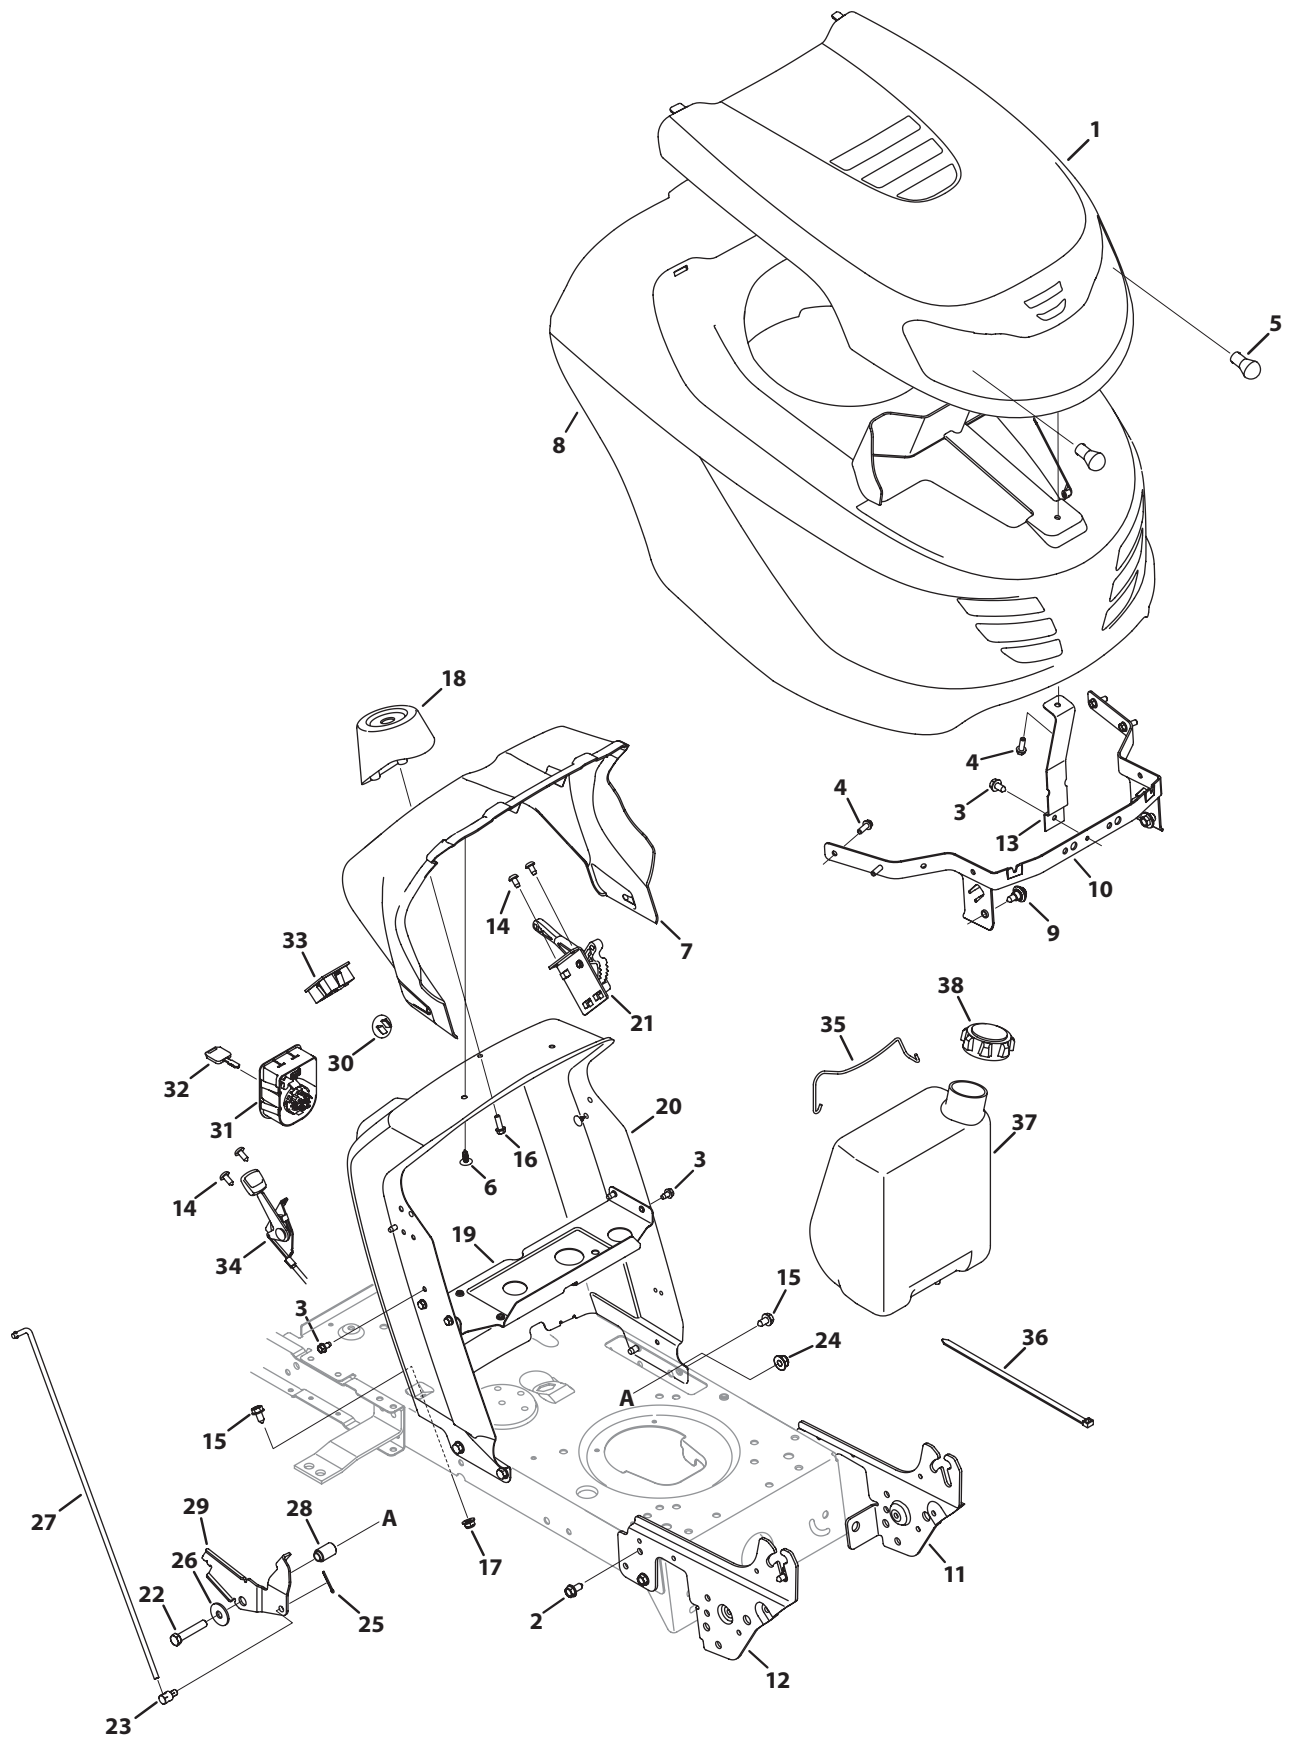

G Style Hood

G Style Hood

Ref. No.	Part No.	Description	Ref. No.	Part No.	Description
1	931-06560	G Style Hood, Upper Assembly	19	783-04584A-0637	Gas Tank Support Bracket
	931-06564	Lens, G Style Hood	20	983-04889A-0637	Dash
	777X43285	Label, Reflective G Style	21	983-04216	7 Speed Control Assembly
2	710-04484	Screw, 5/16-18 x .750	22	710-3144	Hex Screw, 3/8-16 x 2.00
3	710-0599	Screw, 1/4-20 x 0.500	23	711-0736	Ferrule, 1/4-20 x 1.00
4	710-0895	Screw, 1/4-15 x 0.750	24	712-04065	Flangelock Nut, 3/8-16
5	925-0963	Lamp	25	914-0111	Cotter Pin, 3/32:1.0
6	726-3046	Ratchet Clip, .250 DIA	26	936-0133	Flat Washer, .411 x 1.25 x .100
7	931-06470	Dash Collar	27	747-04430	Speed Selector Control Rod
8	931-06537	G Style Hood	28	750-04465	Flange Spacer, .390 x .671 x 1.095
9	738-04091A	Shoulder Screw, 5/16-18, .43 x .29	29	783-04862	Speed Latch
10	783-04606C-0637	Pivot Hood Bracket	30	731-05265	Choke Plug
11	783-05327B-0637	LH Pivot Support Bracket	31	925-04227B	Key Switch Module
12	783-05328A-0637	RH Pivot Support Bracket	32	925-1745A	Key
13	783-06117-0637	Hood Support Bracket	33	925-04156	Indicator Monitor
14	710-04483	Screw, 1/4-20 x .500	34	746-04364	Throttle/Choke Cable
15	710-0604A	Screw, 5/16-18 x 0.625	35	683-04448-0637	Battery Rod
16	710-0895	Screw, 1/4-15 x 0.750	36	726-0230	Cable Tie
17	712-04063	Flangelock Nut, 5/16-18	37	751-0555B	Fuel Tank
18	731-04945	Steering Support	38	751-0603A	Fuel Cap

NOTE: Tractor features vary by model. NOT all parts listed above and pictured on the previous page are standard equipment.