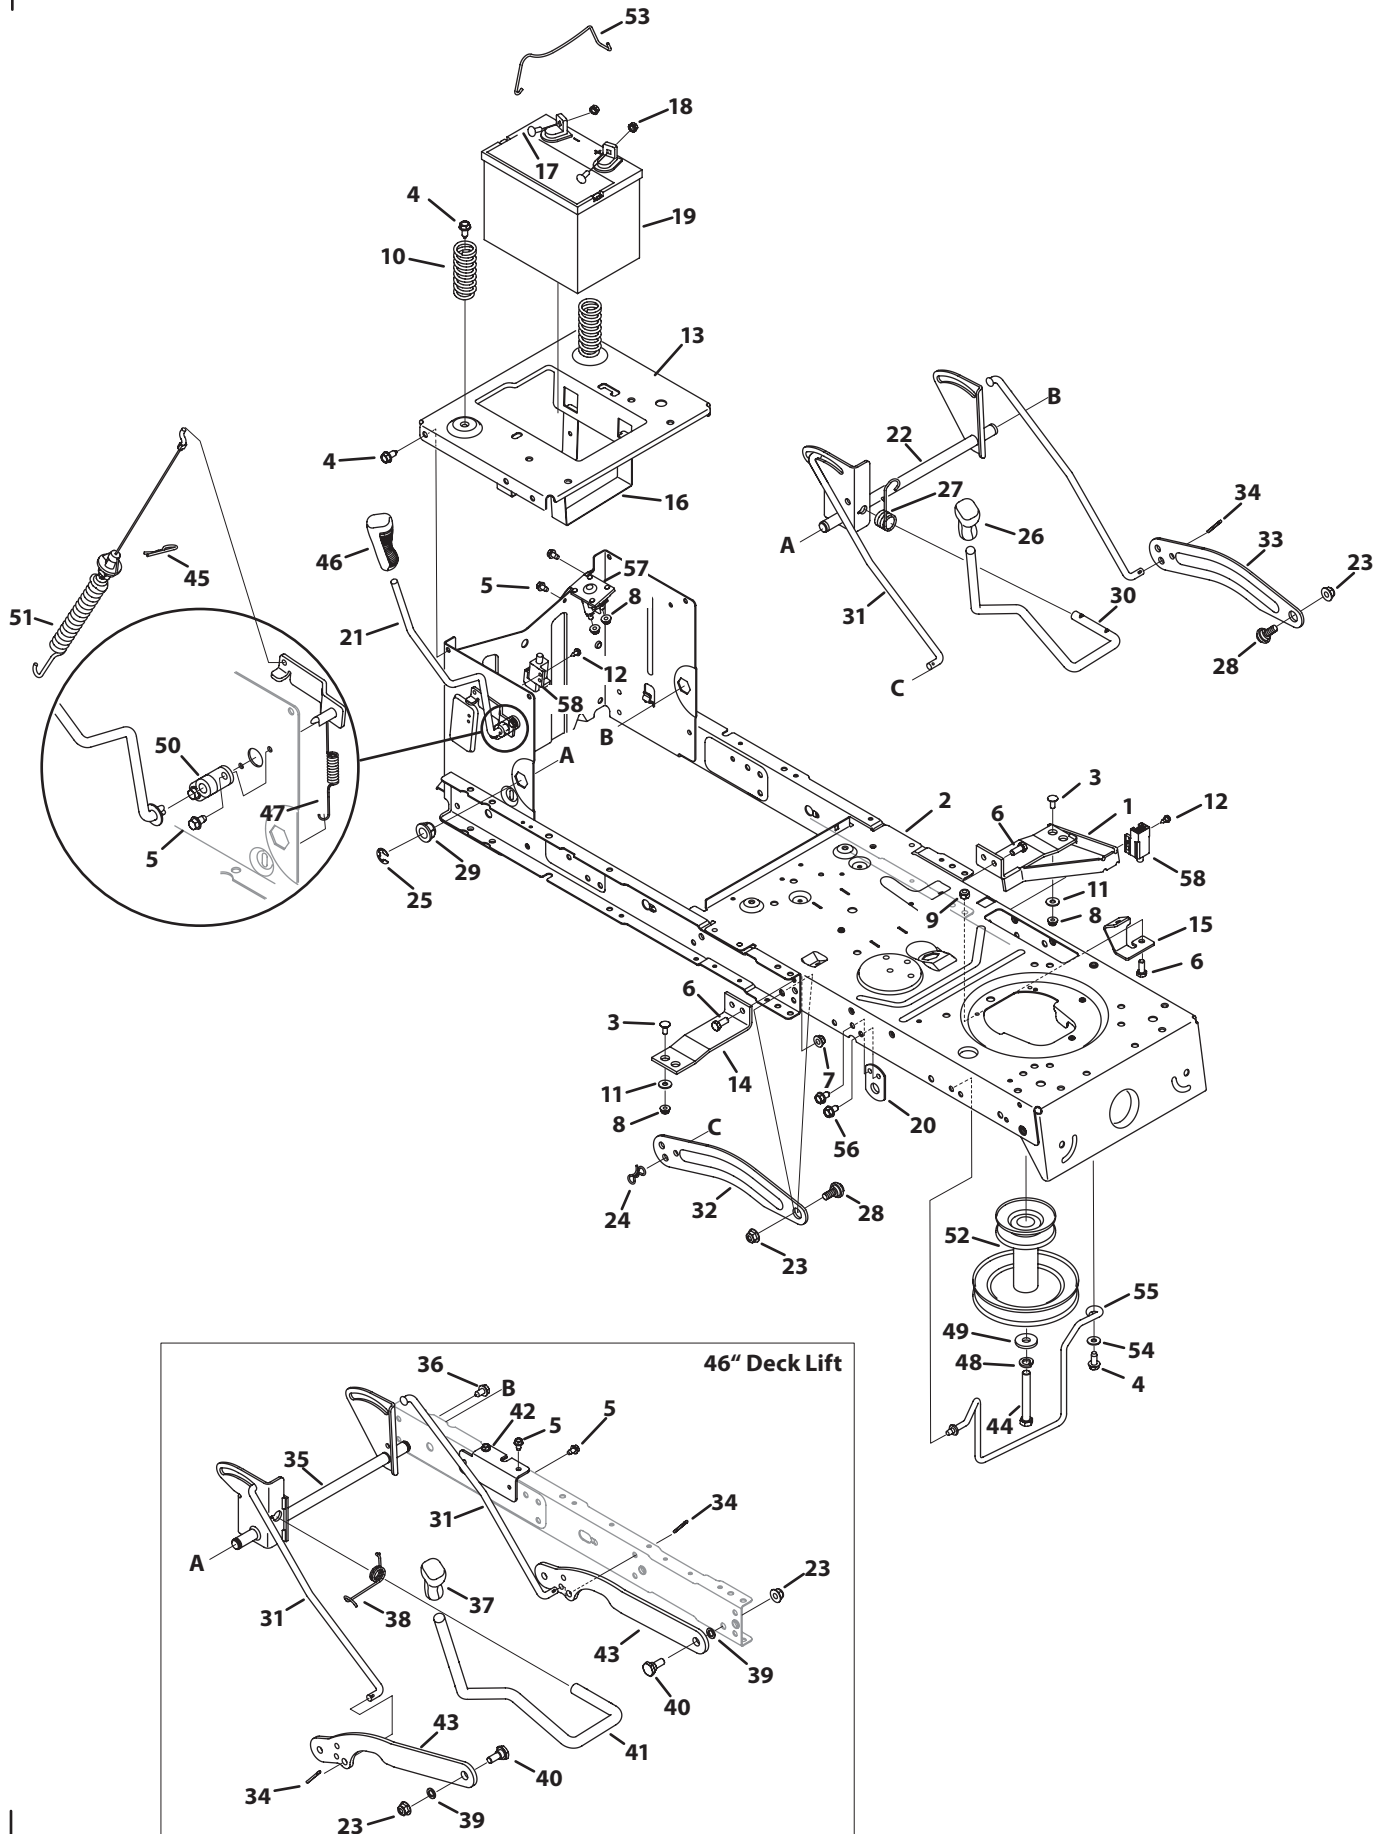

Frame and PTO Lift

Frame and PTO Lift

Ref. No.	Part No.	Description	Ref. No.	Part No.	Description
1	683-04195-0637	Support Bracket	30	747-04282	Deck Lift Handle
2	683-04450-0637	Frame Assembly - Powder Black	31	747-04393	Lift Rod
	683-04450-0665	Frame Assembly - Green	32	783-04494B-0637	38/42" Lift Arm, RH
	683-04450-0691	Frame Assembly - Black Jack	33	783-04711B-0637	38/42" Lift Arm, LH
	683-04450-0638	Frame Assembly - Red	34	914-0115	Cotter Pin, 1/8 x 1.0
3	710-0134	Screw Carriage, 1/4-20 x .62	35	683-04334-0637	Lift Assembly, 46"
4	710-04484	Screw 5/16-18 x .750	36	710-0604A	Screw, 5/16-18 x .625
5	710-0599	Screw, 1/4-20 x .500	37	720-0298	Handle Grip, 5/8
6	710-3008	Hex Screw, 5/16-18 x .75	38	732-04438	Torsion Spring Handle, 46"
7	712-04063	Flangelock Nut, 5/16-18	39	936-0140	Flat Washer, .385 x .62 x .063
8	712-04064	Flangelock Nut, 1/4-20	40	938-0380	Shoulder Bolt, 3/8-16 x .500 x .270
9	912-0429	Hexlock Nut, 5/16-18	41	747-04653	46" Lift Handle
10	732-04035	Compression Spacer, 1.28 x 3.125	42	783-05389-0637	Frame Brace Bracket
11	736-0173	Flat Washer, .28 x .74 x .063	43	783-0678C-0637	Lift Deck Link
12	738-04237A	Shoulder Spacer, 10-32 x .500	44	710-04607	Hex Screw, 7/16-20 x 2.75, 46"
13	783-04548C-0637	Seat Frame Bracket		710-04608	Hex Screw, 7/16-20 x 3.25, 38/42"
14	783-04637-0637	Runningboard Bracket	45	914-0145	Click Pin, .092 x 1.64
15	783-04753-0637	Support Frame Bracket	46	720-04049A	Handle Grip, 3/8
16	783-04869A-0637	Battery Bracket	47	732-04276A	PTO Spring Extension
17	710-04666	Hex Head Flange, 1/4-20 x .75	48	936-0171	Regular Duty Washer Lock, 7/16
18	712-0271	Sems Nut, 1/4-20	49	736-0322	Flat Washer, .450 x 1.250 x .164
19	925-1707D	155 CCA Battery	50	741-04119	PTO Bearing
	925-1707D	230 CCA Battery	51	746-04173B	Deck Engage Cable
20	783-04536B-0637	Support Bracket	52	756-04207A	Engine Pulley, 3.39 x 6.12, 46"
21	647-04096-0637	PTO Handle Assembly		756-04196A	Engine Pulley, 3.39 x 6.12, 38/42"
22	683-04155A-0637	Lift Assembly, 38/42"	53	747-04744	Battery Hold Down Rod
23	712-04065	Flangelock Nut, 3/8-16	54	936-0300	Flat Washer, .406 x .875 x .059
24	714-04043	Bow-tie Cotter Pin	55	747-04332A	38" Belt Keeper
25	716-0106A	E Ring		747-04857	42" Belt Keeper
26	720-0311	Handle Grip, 1/2		683-04414-0637	46" Belt Keeper
27	732-04225	Torsion Spring	56	710-0604A	Screw, 5/16-18.0 x .625
28	738-04130	Shoulder Bolt, 3/8-16 x .625 x .175	57	725-04439	12V Solenoid
29	941-0225	Hex Flange Bearing	58	725-04363	Switch Interlock

NOTE: Tractor features vary by model. NOT all parts listed above and pictured on the previous page are standard equipment.