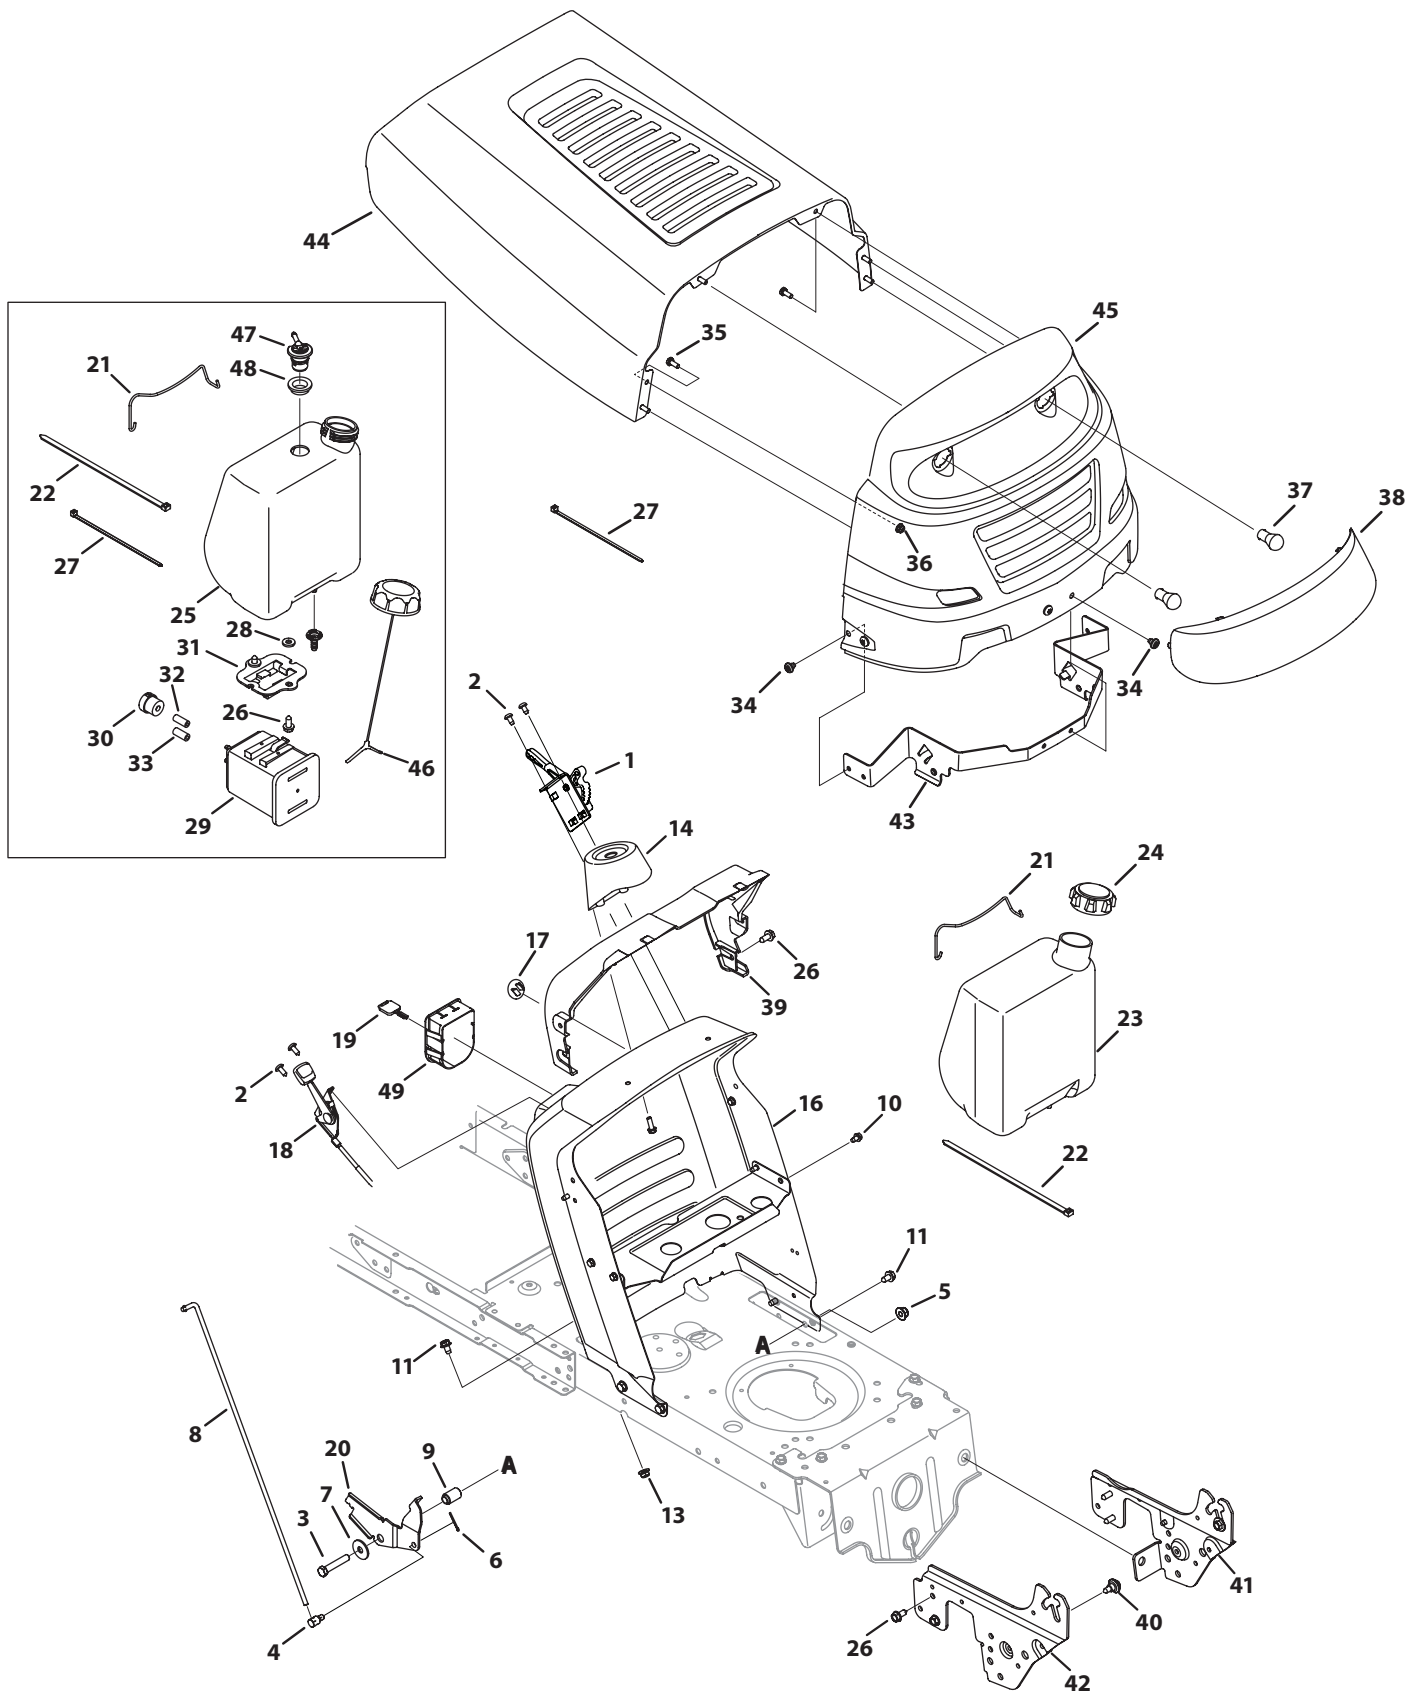

# 1 Style Hood

Ref. No.	Part No.	Description
1	983-04216	7-Speed Control Assembly
	983-04503	7-Speed Control Assembly
	983-04225	6-Speed Control Assembly
2	710-04483	Screw, 1/4-20 x .500
3	710-3144	Hex Screw, 3/8-16 x 2.0
4	711-0736	Ferrule, 1/4-20 x 1.00
5	710-04065	Flangelock Nut, 3/8-16
6	914-0111	Cotter Pin, 3/32 x 1.0
7	936-0133	Flat Washer, .411 x 1.25 x .100
8	747-04430	Speed Selector
9	750-04465	Flange Spacer, .390 x .671 x 1.095
10	710-0599	Hex Washer Screw, 1/4-20 x .500
11	710-0604A	Screw, 5/16-18 x .625
12	710-0895	Screw, 1/4-15 x .750
13	712-04063	Flangelock Nut, 5/16-18
14	731-04945	Steering Support
15	783-04584A-0637	Gas Tank Support Bracket
16	783-04873A-0637	Dash, No RMC - Powder Black
	783-04873A-0691	Dash, No RMC - Black Jack
	783-04873A-0665	Dash, No RMC - Green
17	731-05265	Choke Plug
18	746-04364	Throttle/Choke Cable
19	925-1745A	Key
20	783-04903	Speed Latch - No RMC
21	683-04448-0637	Battery Assembly Rod
22	726-0230	Cable Tie
23	751-0555B	1.5 Gallon Fuel Tank
24	751-0603A	Fuel Cap
25	751-10782	1.36 Gallon Fuel Tank
26	710-04484	Screw, 5/16-18 x .750