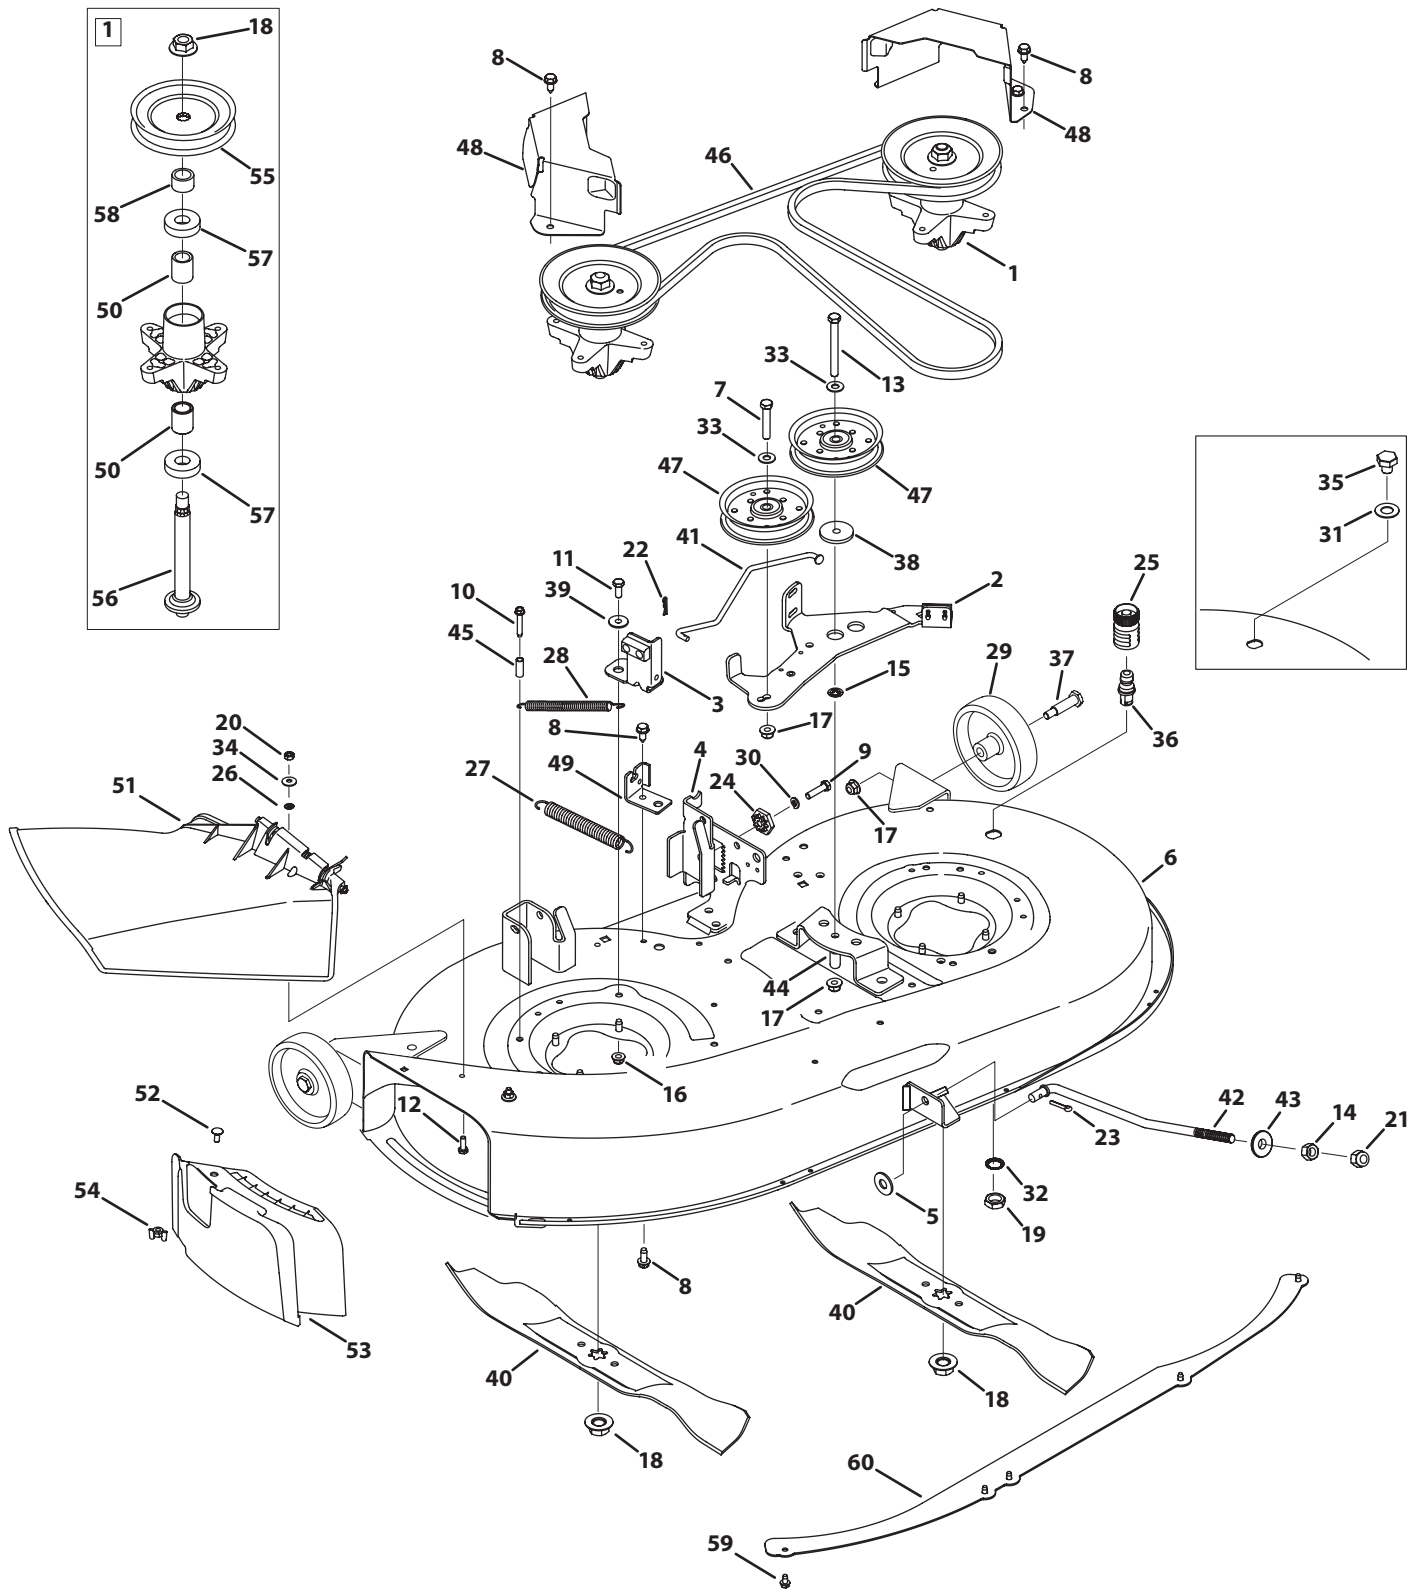

42" Deck

Ref. No.	Part No.	Description	Ref. No.	Part No.	Description
1	618-04456	Pulley Spindle Assembly, 6.3 DIA	32	736-0225	Lock Washer, 5/8
2	683-04138B-0637	Deck Brake Assembly	33	936-0267	Flat Washer, .385 x .87 x .06
3	983-04167	Deck Brake Assembly		936-3000	Flat Washer, .406 x .875 x .059
4	683-04228-0637	Deck Hanger Bracket LH	34	736-0270	Bell Washer, .265 X.75 x .062
5	936-0179	Flat Washer, .531 x 1.25 x .100	35	738-04146	Bolt Plug, M16 x 1.5
6	983-04547-0691	Deck Assembly, 42" w/ Wheel	36	737-04003D	Water Nozzle
	983-04546-0637	Deck Assembly, 42" w/o Wheel - Black	37	938-0373	Shoulder Bolt. .496 x 1.525:3/8-16
	983-04546-0665	Deck Assembly, 42" w/o Wheel - Green	38	738-04162A	Shoulder Spacer, .8840 x .190
	983-04546-0638	Deck Assembly, 42" w/o Wheel - Red	39	738-04166	Shoulder Spacer, .5000 x .1475
7	710-0347	Hex Screw, 3/8-16 x 1.75	40	942-0616A	3 in 1 Blade
8	710-04484	Screw, 5/16-18 x .750	41	747-04379A	Brake Control Rod
9	710-0528	Hex Screw, 5/16-18 x 1.25	42	747-04944A	Deck Lift Rod
10	710-0778	Screw, 1/4-20 x 1.500	43	748-04069	Deck Lift Pivot
11	710-3008	Hex Screw, 5/16-18 x .75	44	750-04446	Spacer, 3/8 ID x .68 OD x 1.46 LG
12	710-3015	Hex Screw, 1/4-20 x .75	45	750-0566A	Spacer, .260 x .375 x 1.030 LG
13	710-3085	Hex Screw, 3/8-16 x 3.50	46	954-04060B	V-Type Belt
14	712-0206	Hex Nut, 1/2-13:GR5	47	756-04129B	Idler Pulley
15	712-0229	Push Nut, 3/8	48	783-04327B-0637	Belt Cover - Powder Black
16	712-04063	Flangelock Nut, 5/16-18		783-04327B-0638	Belt Cover - Red
17	712-04065	Flangelock Nut, 3/8-16		783-04327B-0665	Belt Cover - Green
18	712-0417A	Flange Nut, 5/8-18		783-04327B-0691	Belt Cover - Black Jack
19	912-0641	Hex Nut, M16-1.5	49	783-04740-0637	Deck Engage Cable Bracket
20	712-3006	Hex Nut, 1/4-20	50	750-1000	Spacer, .80 x 1.10 x 1.322
21	712-3083	Hex Locknut, 1/2-13	51	931-1032B	Chute Assembly
22	914-0104	Cotter Pin, .072 DIA. x 1.13 LG		631-0216A	Chute Assembly
23	714-3002	Cotter Pin, 3/16 x 1.00	52	710-0134	Carriage Screw, 1/4-20 x .62
24	917-04074	Deck Gear Adjuster	53	731-2363	Mulch Plug
25	921-04041	Water Nozzle Adaptor	54	712-3087	Wing Nut, 1/4-20
26	726-0233	Push Nut, .25 ID X .50 OD	55	956-1227	Deck Pulley, 6.3 Diameter
27	732-04280B	Extension Spring, 0.75 OD x 6.375	56	938-04241	Spindle Shaft, 5.50 LG
28	732-04287	Extension Spring, .500 DIA x 6.375	57	941-0919	Ball Bearing, .787ID x 1.85OD x .551
29	734-0973	Deck Wheel, 5.0 x 1.38	58	750-04739	Spacer, .820 x 1.150 x .480
30	936-0119	Lock Washer, 5/16	59	710-0599	Screw, 1/4-20 x .500
31	736-0187	Flat Washer, 1/2 x 1.25 x .10	60	753-0884	42" Deck Skirt

NOTE: Tractor features vary by model. NOT all parts listed above and pictured on the previous page are standard equipment.