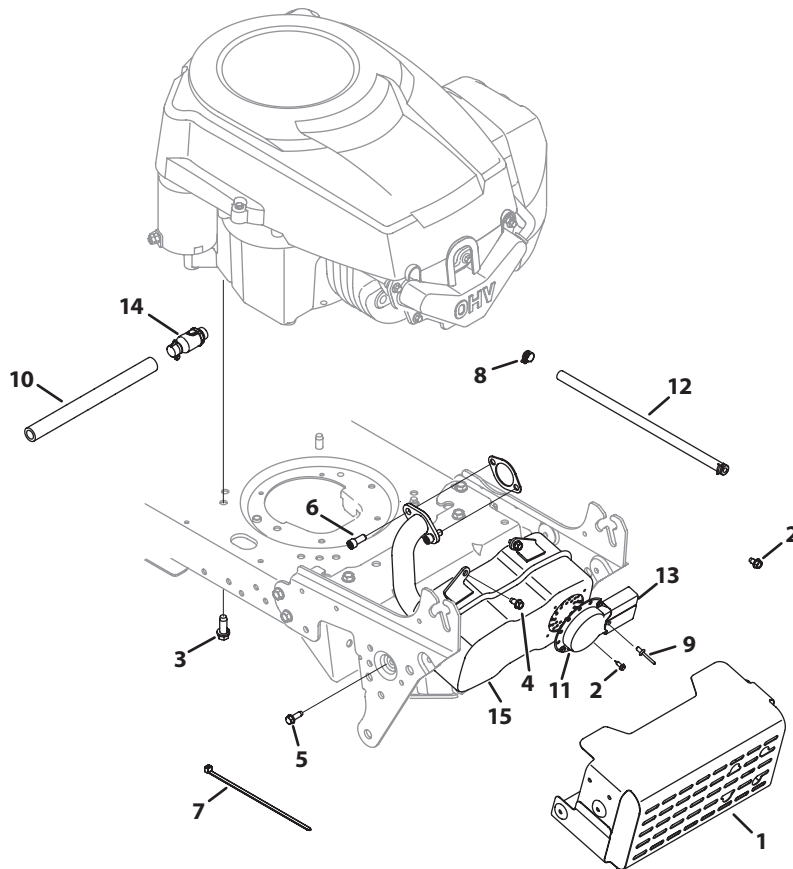

Ref. No.	Part No.	Description
1	683-04549-0637	Muffler Shield Assembly with Weld
2	710-0227	Screw, 8-18 x .500
3	710-04683	Screw, 3/8-16 x 1.0
4	710-0599	Screw, 1/4-20 x .500
5	710-0642	Screw, 1/4-20 x .750
6	710-1314A	Socket Screw, 5/16-18 x .750
7	725-0157	Cable Tie
8	726-0205	Clamp Hose, .490 diameter
9	728-04000	Rivet, .188 x .300
10	751-3141-14	Oil Drain, Extension Hose
11	751-0564B	Muffler Deflector
12	751-10349-28	Fuel Hose, Low Permeation
13	751-10353	Muffler Deflector Long
14	951-10517A	Oil Drain
15	751-11022	Muffler

NOTE: Tractor features vary by model. NOT all parts listed and pictured above are standard equipment.