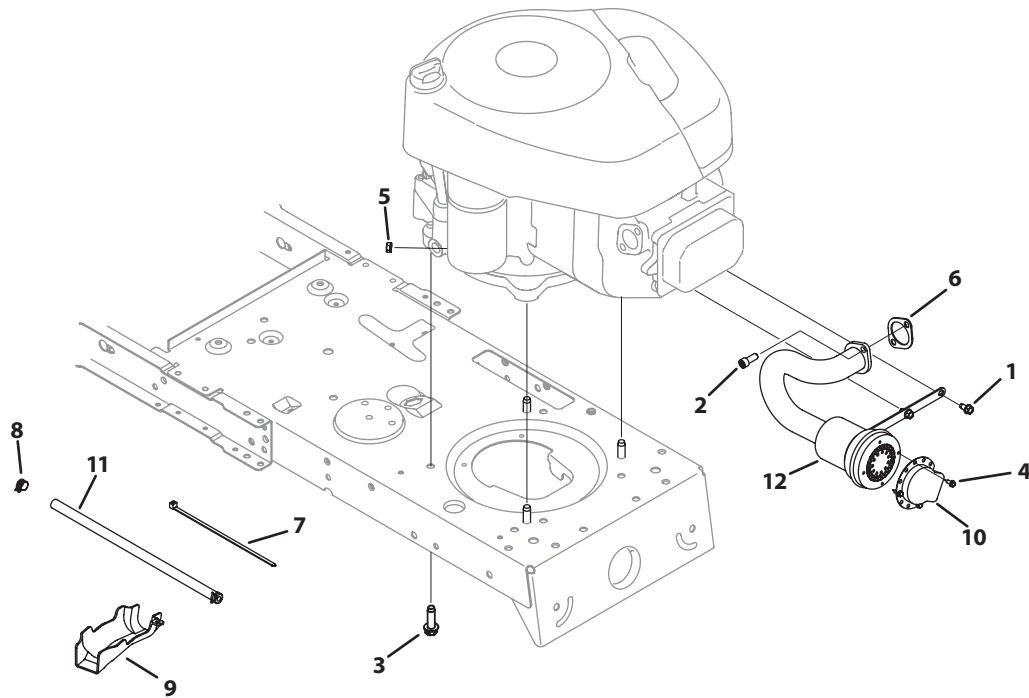

Ref. No.	Part No.	Description
1	710-0599	Screw, 1/4-20 x .500
2	710-1314A	Socket Screw, 5/16-18 x .750
3	710-04683	Screw, 3/8-16 x 1.0
4	710-0227	Screw, 8-18 x .500
5	712-0271	Sems Nut, 1/4-20
6	BS-692236	Exhaust Gasket, 10 HP Briggs
7	725-0157	Cable Tie
8	726-0205	Clamp Hose, .490 diameter
9	731-05628	Oil Drain Sleeve
10	751B222261	Muffler Deflector
11	751-10349-28	Fuel Hose, Low Permeation
12	751-9986A	Muffler

NOTE: Tractor features vary by model. NOT all parts listed and pictured above are standard equipment.