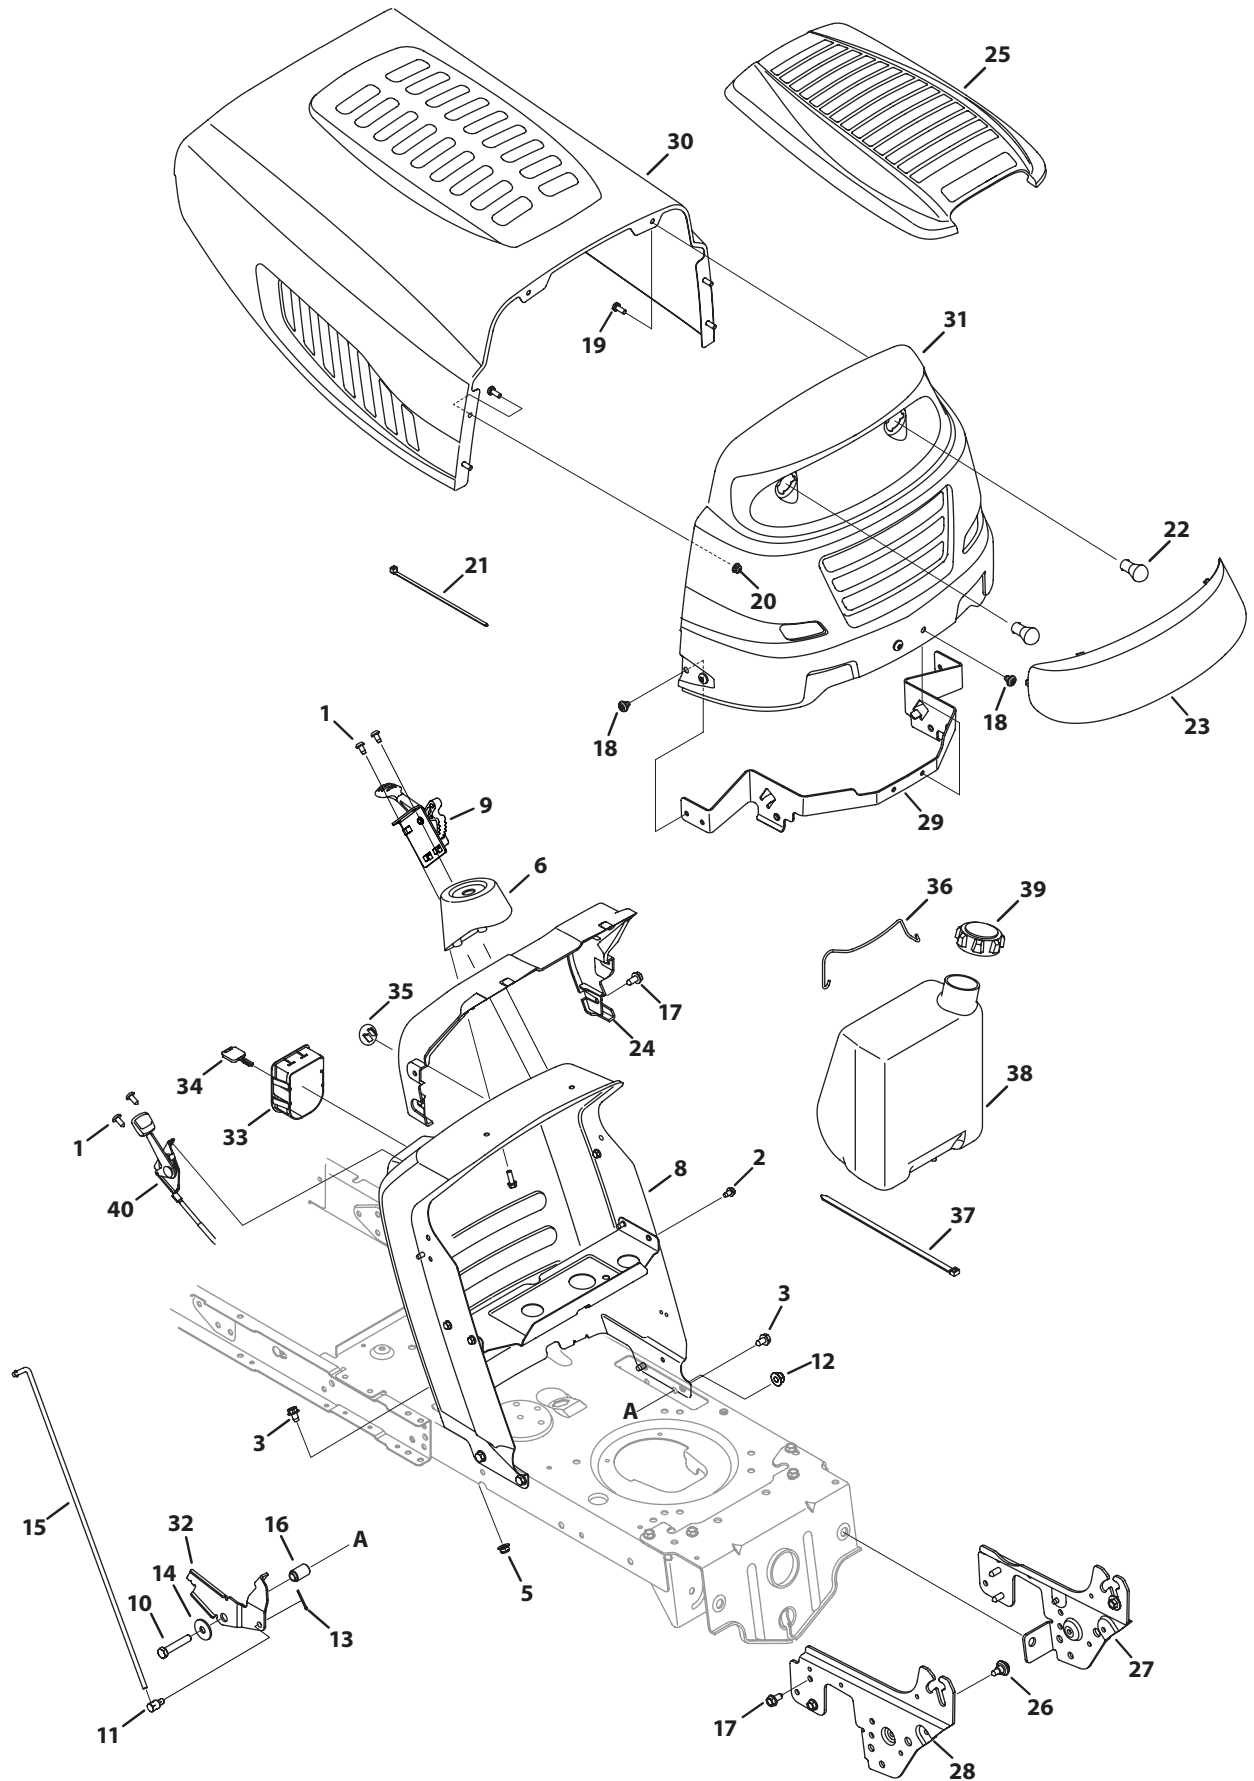

5 Style Hood

5 Style Hood

Ref. No.	Part No.	Description	Ref. No.	Part No.	Description
1	710-04483	Screw, 1/4-20 x .500	21	725-0157	Cable Tie
2	710-0599	Hex Index Washer Screw, 1/4-20 x .500	22	925-0963	Miniature Lamp, 12V
3	710-0604A	Screw, 5/16-18 x .625	23	731-04949A	Grill Lens
4	710-0895	Screw, 1/4-15 x .750	24	731-05078C	Dash
5	712-04063	Flangelock Nut, 5/16-18	25	731-05522A	Hood Cover
6	731-04945	Steering Support	26	738-04091A	Shoulder Screw, 5/16-18, .43 x .29
7	783-04584A-0637	Gas Tank Support Bracket	27	783-05327B-0637	Left-hand Support Pivot Bracket
8	783-04873A-0637	Dash, No RMC	28	783-05328A-0637	Right-hand Support Pivot Bracket
9	983-04274	7-speed Control Assembly	29	783-05454-0637	Hood Pivot Bracket
10	710-3144	Hex Screw, 3/8-16 x 2.0	30	783-05683-0638	Hood - Red
11	711-0736	Ferrule, 1/4-20 x 1.0	31	783-05685-0638	Grill - Red
12	712-04065	Flangelock Nut, 3/8-16	32	783-04903	Speed Latch, No RMC
13	914-0111	Cotter Pin, 3/32 x 1.0	33	925-04659	Key Switch
14	936-0133	Flat Washer, .411 x 1.25 x .100	34	925-1745A	Key
15	747-04430	Speed Selector Control Rod	35	731-05265	Choke Plug
16	750-04465	Flange Spacer, .390 x .671 x 1.095	36	683-04448-0637	Battery Rod
17	710-04484	Screw, 5/16-18 x .750	37	726-0230	Cable Tie
18	710-04593	Screw, 5/16-18 x .375	38	751-0555B	Fuel Tank, 1.5 Gallon
19	710-0751	Hex Screw, 1/4-20 x .620	39	751-0603A	Fuel Cap
20	712-04064	Flangelock Nut, 1/4-20	40	746-04364	Throttle/Choke Cable

NOTE: Tractor features vary by model. NOT all parts listed above and pictured on the previous page are standard equipment.