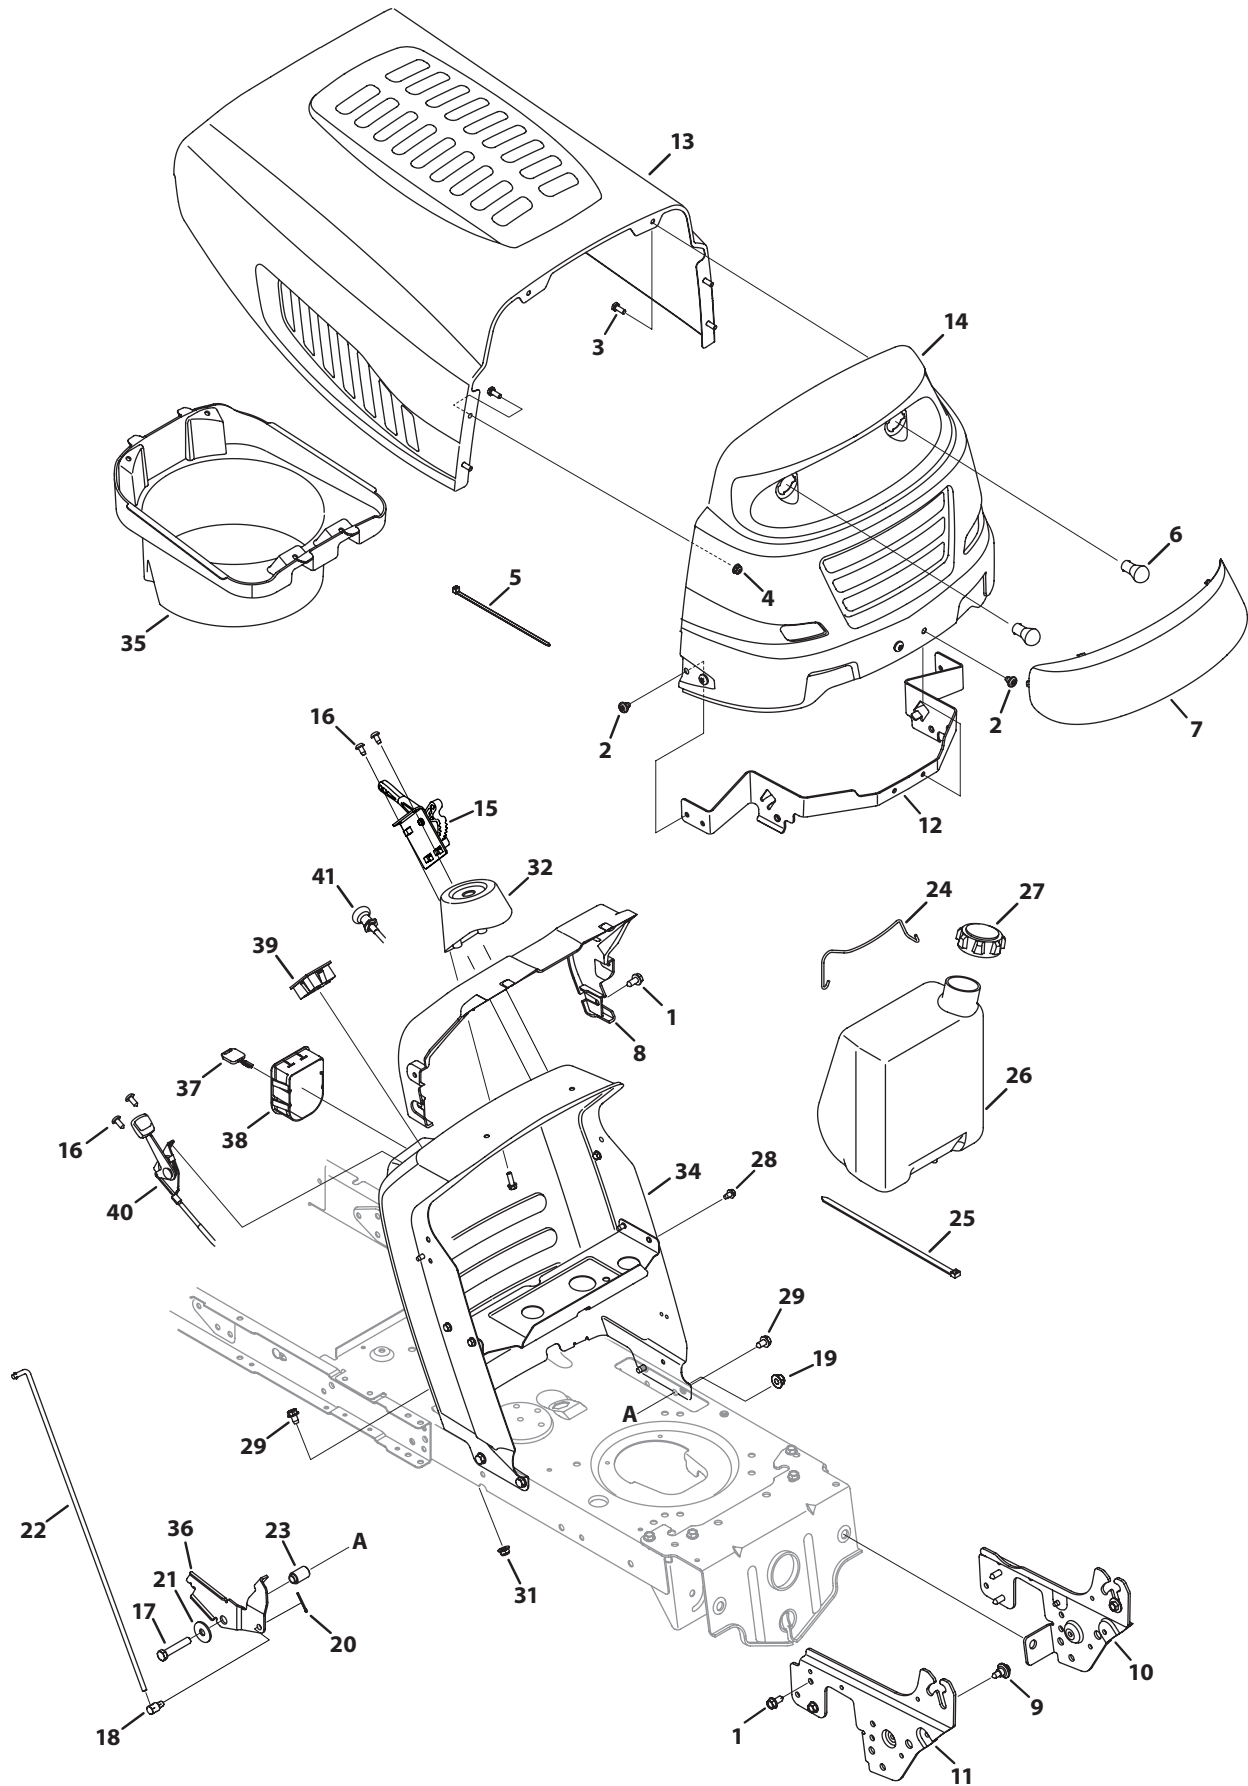

5 Style Hood with Plenum

5 Style Hood with Plenum

Ref. No.	Part No.	Description	Ref. No.	Part No.	Description
1	710-04484	Screw, 5/16-18 x .750	22	747-04430	Speed Selector Control Rod
2	710-04593	Screw, 5/16-18 x .375	23	750-04465	Flange Spacer, .390 x .671 x 1.095
3	710-0751	Hex Screw, 1/4-20 x .620	24	683-04448-0637	Battery Rod
4	712-04064	Flangelock Nut, 1/4-20	25	726-0230	Cable Tie
5	725-0157	Cable Tie	26	751-0555B	Fuel Tank, 1.5 Gallon
6	925-0963	Miniature Lamp, 12V	27	751-0603A	Fuel Cap
7	731-04949A	Grill Lens	28	710-0599	Hex Index Washer Screw, 1/4-20 x .500
8	731-05078C	Dash	29	710-0604A	Screw, 5/16-18 x .625
9	738-04091A	Shoulder Screw, 5/16-18, .43 x .29	30	710-0895	Screw, 1/4-15 x .750
10	783-05327B-0637	Left-hand Support Pivot Bracket	31	712-04063	Flangelock Nut, 5/16-18
11	783-05328A-0637	Right-hand Support Pivot Bracket	32	731-04945	Steering Support
12	783-05454-0637	Hood Pivot Bracket	33	783-04584A-0637	Gas Tank Support Bracket
13	783-05683	Hood	34	783-04889A	Dash, RMC
14	783-05685	Grill	35	731-06216	Plenum
15	983-04216	7-speed Control Assembly	36	783-04862	Speed Latch
16	710-04483	Screw, 1/4-20 x .500	37	925-1745A	Key
17	710-3144	Hex Screw, 3/8-16 x 2.0	38	925-04227B	Key Switch
18	711-0736	Ferrule, 1/4-20 x 1.0	39	925-04156	Ammeter Monitor
19	712-04065	Flangelock Nut, 3/8-16	40	746-04365	Throttle Cable
20	914-0111	Cotter Pin, 3/32 x 1.0	41	746-1085A	Choke Control
21	936-0133	Flat Washer, .411 x 1.25 x .100			

NOTE: Tractor features vary by model. NOT all parts listed above and pictured on the previous page are standard equipment.