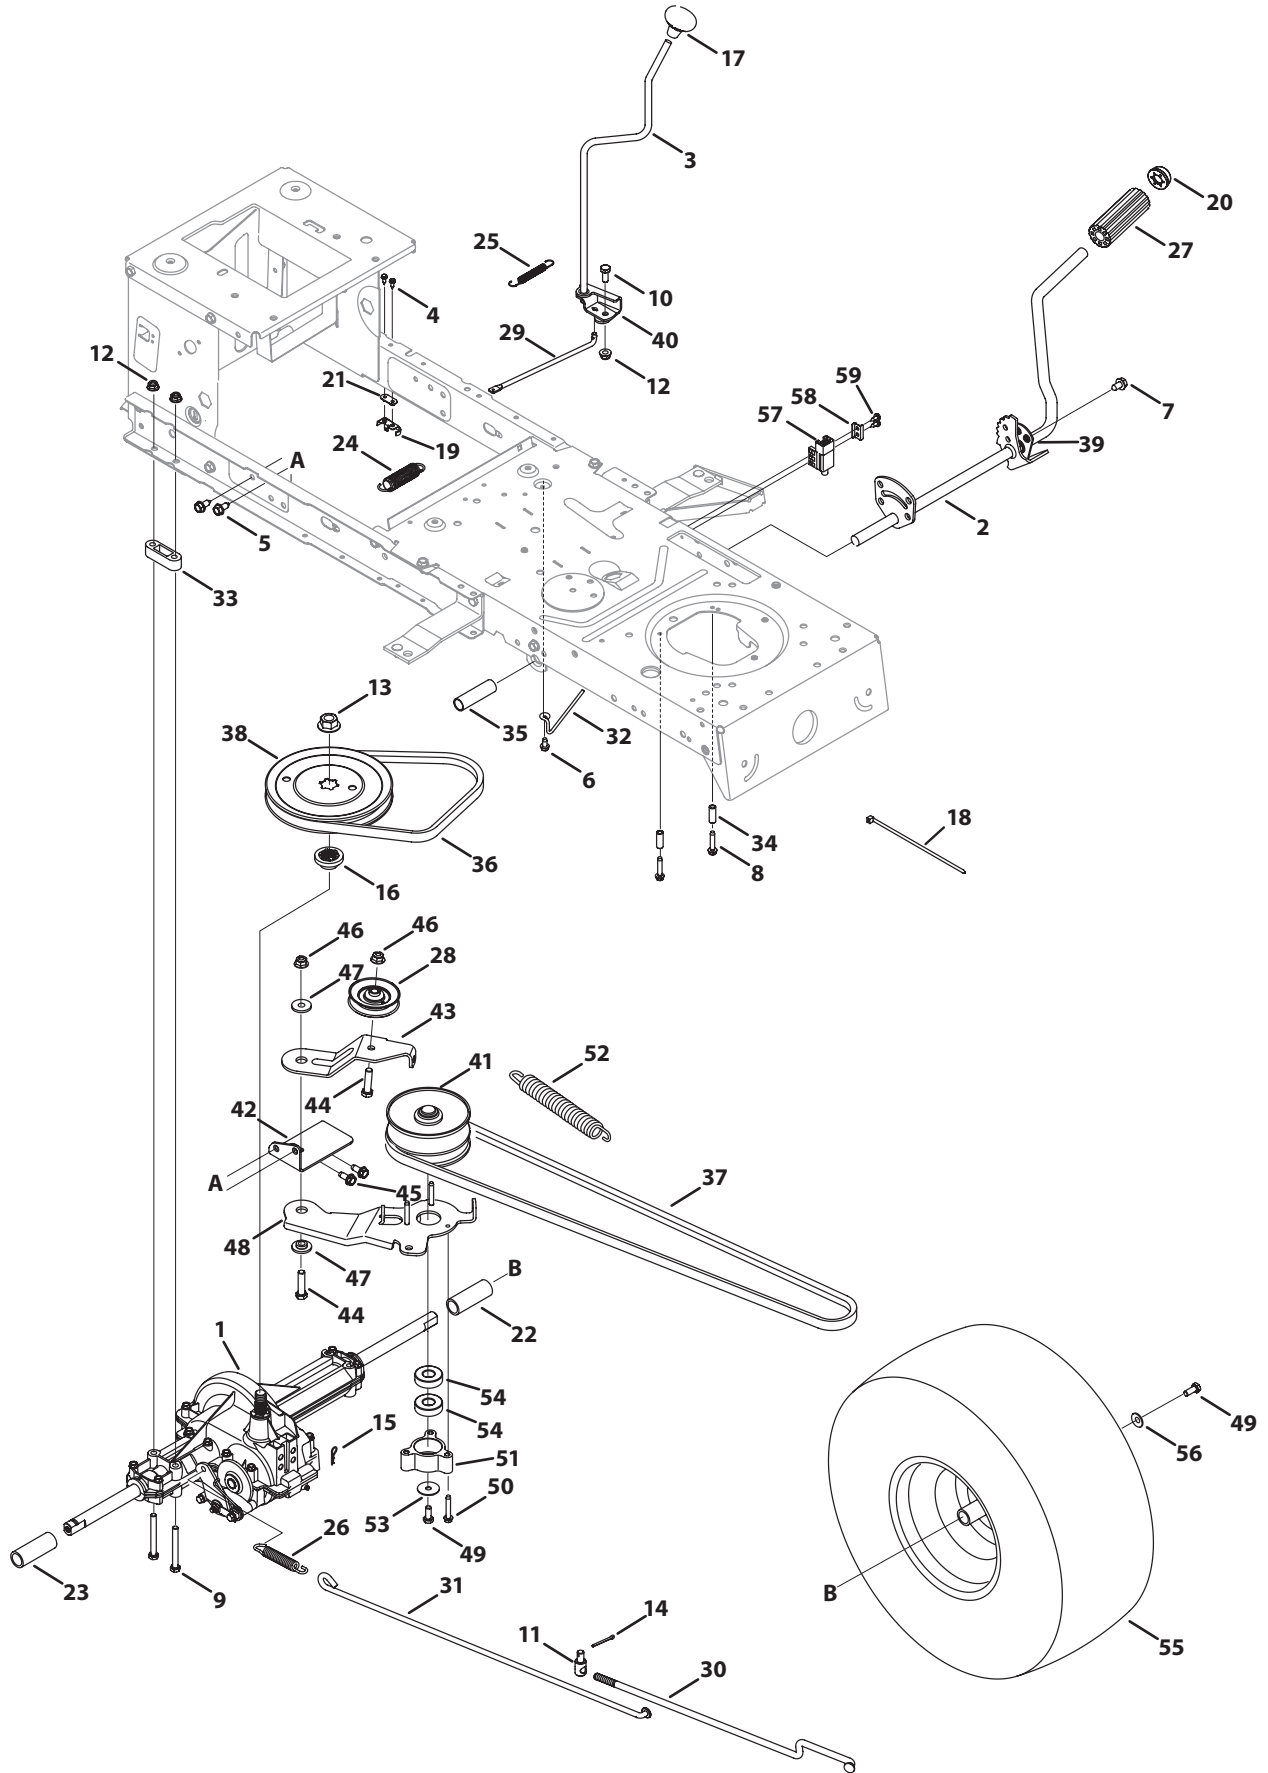

Transmission

Transmission

Ref. No.	Part No.	Description	Ref. No.	Part No.	Description
1	918-04566	Transmission Drive Assembly	31	747-04733A	Brake Rod
2	647-04034C-0637	Pedal Assembly	32	747-04969	Belt Keeper Rod
3	647-04035	Shaft Lever Assembly	33	948-0334	Spacer, T-Axle, 46" Only
4	710-0227	Screw, 8-18:0.500	34	750-0566A	Spacer, .260 x .375 x 1.030 LG
5	710-04484	Screw, 5/16-18 x .750	35	750-0802	Spacer, .640 ID x .76 OD x 2.63
6	710-0599	Screw, 1/4-20 x 0.500	36	954-0241A	V Belt, 5L:35.25:POLY
7	710-0604A	Screw, 5/16-18 x 0.625	37	954-04001A	V Belt, 5L:68.90:POLY
8	710-0809	Screw, 1/4-20 x 1.250	38	956-04002	V Pulley:7.25 DIA SPUN
9	710-1266	Hex Screw, 5/16-18 x .625	39	783-04536B-0637	Pedal Support Bracket
	710-0176	Hex Screw, 5/16-18 x 2.75	40	783-04595A	Shaft Adjust Bracket
10	710-3008	Hex Screw, 5/16-18 x .75	41	956-04015A	Variable Speed Pulley Assembly
11	911-04075A	Ferrule, 3/8-24 X .375 DIA.	42	683-04176A	Transmission Bracket Assembly
12	712-04063	Flangelock Nut, 5/16-18	43	753-05147	Idler Bracket Assembly
13	712-0700	Flange Nut, 9/16-18	44	710-0347	Hex Screw, 3/8-16 x 1.75
14	914-0115	Cotter Pin, 1/8 x 1.0	45	710-1260A	Screw, 5/16-18 x 0.750
15	914-0209	Cotter Pin INT- .125 DIA	46	712-04065	Flangelock Nut, 3/8-16
16	718-04407	Pulley Hub, 5/8 SPLINE	47	938-0347	Shoulder Spacer, .625 ID x .169
17	720-04028	Shift Knob	48	753-05147	Bracket Assembly
18	725-0157	Cable Tie	49	710-0627	Hex Screw, 5/16-24 x .750
19	725-1644	Short Spring Switch	50	710-0778	Screw, 1/4-20 x 1.500
20	726-0214	Push Cap, 5/8	51	718-04261	Bearing Cup
21	926-0320	Plate Insulator Nut	52	732-04076A	Extension Spring, 1.15 OD x 7.90 LG
22	731-04602	Sleeve, .758 x .821 x 3.3125	53	736-0362	Flat Washer, .330 x 1.25 x .06:HT
23	731-04604	Sleeve, .758 x .821 x 2.4375	54	941-0124	Ball Bearing, 17 x 40 x 12
24	732-04306	Spring Extension, .80 OD x 3.28 LG	55	634-04324-0911	Wheel, 20 x 8 x 8, 46" - Gray
25	732-04488	Spring Extension, .38 OD x 3.25 LG		634-04324-0941	Wheel, 20 x 8 x 8, 46" - Yellow
26	732-0716D	Spring Extension, .59 OD x 4.00 LG		634-0104-0911	Wheel, 20 x 8 x 8, 42" - Gray
27	735-0239	Foot Pad, 4.0 LONG		634-0104-0941	Wheel, 20 x 8 x 8, 42" - Yellow
28	756-04325	Idler Pulley	56	736-0242	Bell Washer, .340 x .872 x .060
29	747-04568	Shift Rod, 46"	57	725-04363	Switch Interlock
	747-04277	Shift Rod. 38/42"	58	17962	Plate Switch
30	747-04265	Variable Speed Control Rod	59	738-04237A	Shoulder Screw, #10-32 x .500

NOTE: Tractor features vary by model. NOT all parts listed above and pictured on the previous page are standard equipment.