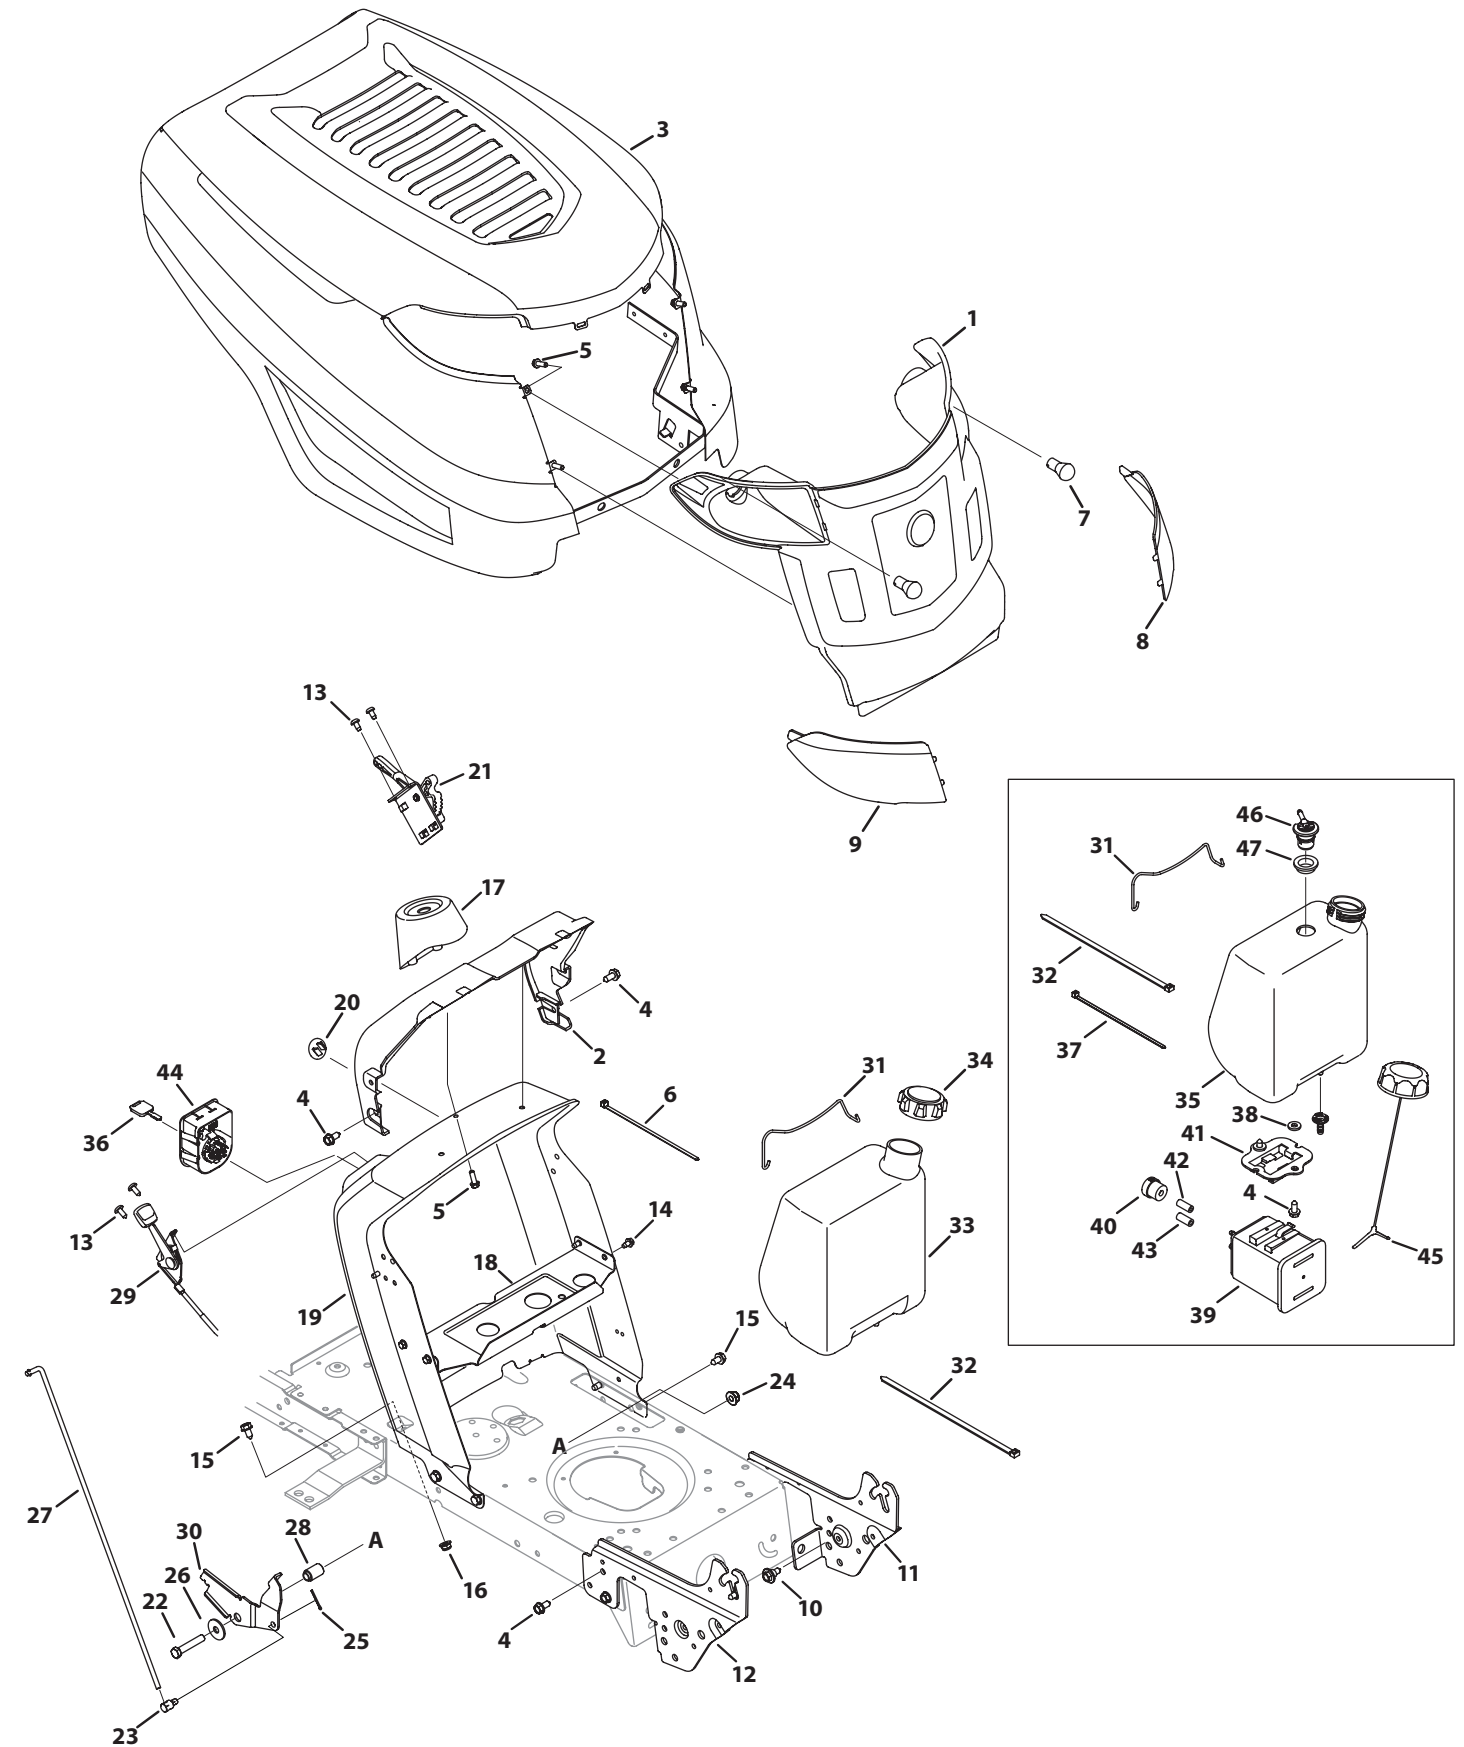

K Style Hood

K Style Hood

Ref. No.	Part No.	Description	Ref. No.	Part No.	Description
1	631-04272	Grill Assembly, Troy-Bilt	23	711-0736	Ferrule, 1/4-20 x 1.00
	931-06796	Grill Assembly, Orange	24	710-04065	Flangelock Nut, 3/8-16
2	731-05078C	Dash Assembly	25	914-0111	Cotter Pin, 3/32 x 1.0
	731-06404	K-Style Bumper	26	936-0133	Flat Washer, .411 x 1.25 x .100
	710-04261	Screw, #12-16 x .50	27	747-04430	Speed Selector
3	683-04441-0638	Hood Assembly	28	750-04465	Flange Spacer, .390 x .671 x 1.095
4	710-04484	Screw, 5/16-18 x .750	29	746-04364	Throttle/Choke Cable
5	710-0895	Screw, 1/4-15 x .750	30	783-04903	Speed Latch - No RMC
6	725-0157	Cable Tie	31	683-04448-0637	Battery Assembly Rod
7	925-0963	Lamp	32	726-0230	Cable Tie
8	731-06095	Left Lens	33	751-0555B	1.5 Gallon Fuel Tank
9	731-06096	Right Lens	34	751-0603A	Fuel Cap
10	738-04091A	Shoulder Screw, 5/16-18 x .43 x .29	35	751-10782	1.36 Gallon Fuel Tank
11	783-05327B-0637	Left Support Pivot Bracket	36	925-1745A	Key
12	783-05328A-0637	Right Support Pivot Bracket	37	725-0157	Cable Tie
13	710-04483	Screw, 1/4-20 x .500	38	936-3008	Flat Washer, .344 x .750 x .120
14	710-0599	Hex Washer Screw, 1/4-20 x .500	39	951-10589	5 Gallon Carbon Canister
15	710-0604A	Screw, 5/16-18 x .625	40	951-10590	Vent Filter Canister
16	712-04063	Flangelock Nut, 5/16-18	41	951-10610	Canister Adapter Bracket
17	731-04945	Steering Support	42	751-10749-30	Fuel Hose, White
18	783-04584A-0637	Gas Tank Support Bracket	43	751-10750-28	Fuel Hose, Yellow
19	783-04873A-0638	Dash, No RMC - Red	44	925-04659	3 Position Key Switch
20	731-05265	Choke Plug	45	951-10947	Fuel Cap, 2.25"
21	983-04216	7-Speed Control Assembly	46	751-10441	Rollover Valve
22	710-3144	Hex Screw, 3/8-16 x 2.0	47	735-04081	Rubber Grommet, 23 x 3.55

NOTE: Tractor features vary by model. NOT all parts listed above and pictured on the previous page are standard equipment.