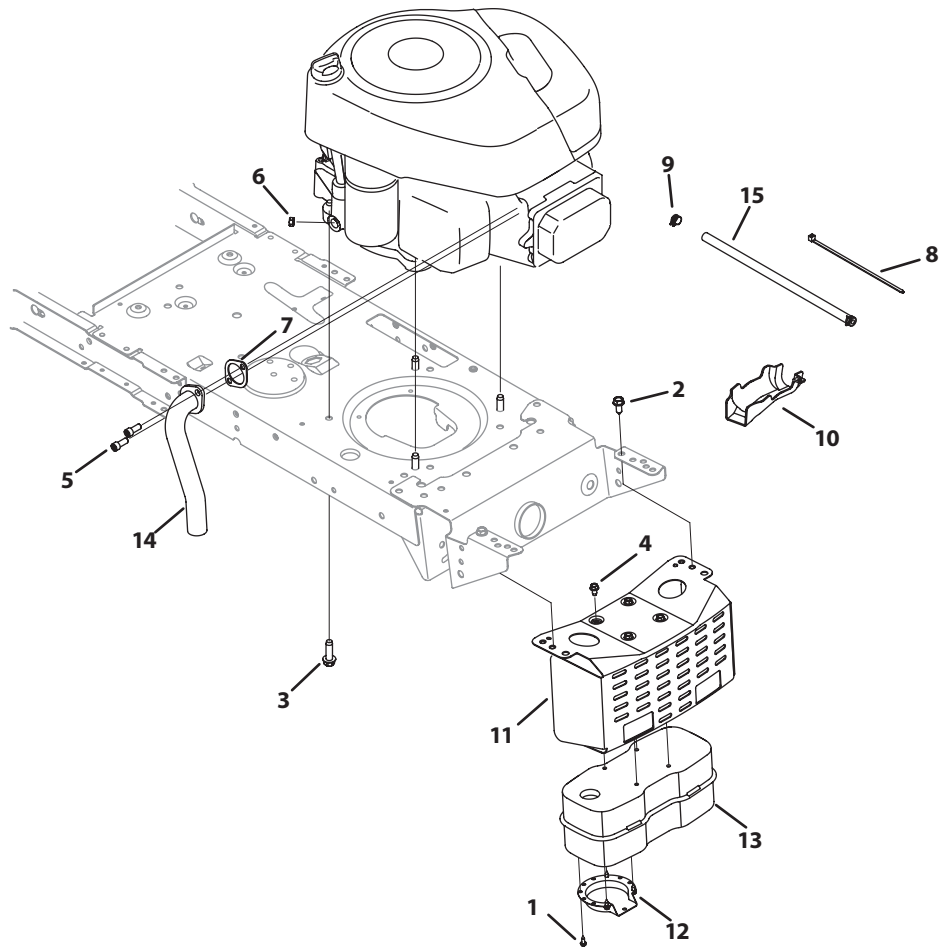

Ref. No.	Part No.	Description
1	710-0227	Screw, 8-18 x .500
2	710-04484	Screw, 5/16-18 x .750
3	710-04683	Screw, 3/8-16 x 1.000
4	710-0599	Screw, 1/4-20 x .500
5	710-1214	Socket Screw, 5/16-18 x .750
6	712-0271	Sems Nut, 1/4-20
7	BS-692236	Exhaust Gasket, 10 HP Briggs
8	725-0157	Cable Tie
9	726-0205	Hose Clamp, .490 Diameter
10	731-05628	Oil Drain Sleeve
11	783-0615E-0637	Muffler Bracket
12	751-0564B	Muffler Deflector
13	751-0617C	Single Inlet Muffler
14	751-0619A	Exhaust Pipe, Single Briggs
15	751-10349-28	Fuel Hose, Low Permeation

NOTE: Tractor features vary by model. NOT all parts listed and pictured above are standard equipment.