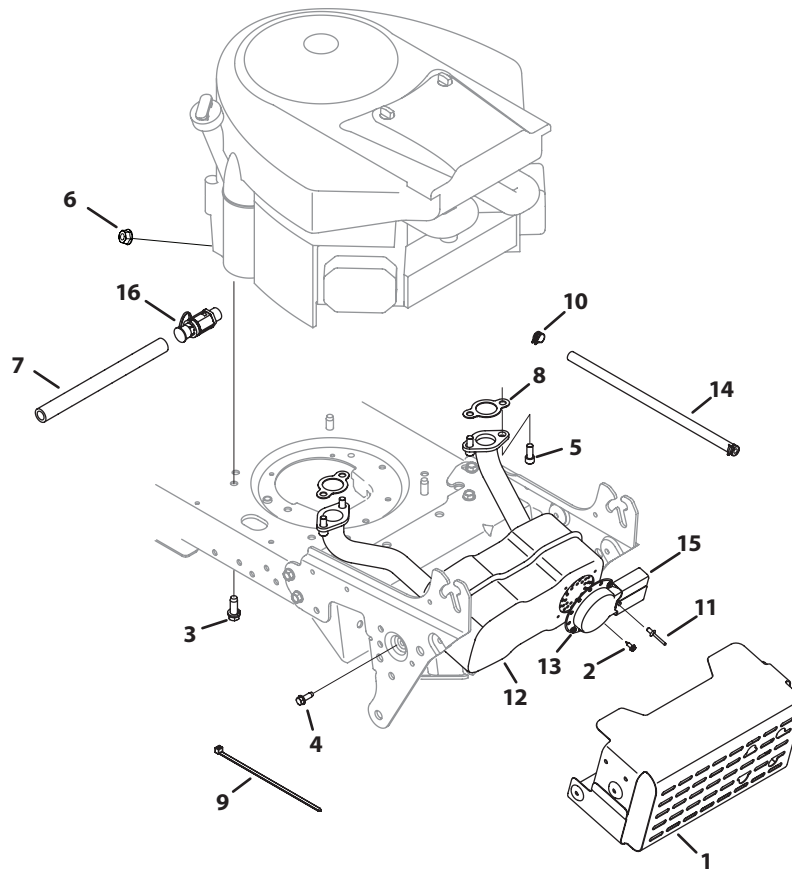

Ref. No.	Part No.	Description
1	683-04549-0637	Muffler Shield Assembly with Weld
2	710-0227	Screw, 8-18 x .500
3	710-04683	Screw, 3/8-16 x 1.0
4	710-0642	Screw, 1/4-20 x .750
5	710-1314A	Socket Screw, 5/16-18 x .750
6	712-0271	Sems Nut, 1/4-20
7	751-3141-14	Extension Hose, Oil Drain
8	721-0460	Twin Intek, Exhaust Gasket
9	725-0157	Cable Tie
10	726-0205	Clamp Hose, .490 diameter
11	728-04000	Rivet, .188 x .300
12	751-10542	Briggs Intek, Twin Muffler
13	751-0564B	Muffler Deflector
14	751-10349-28	Fuel Hose, Low Permeation
15	751-10353	Muffler Deflector Long
16	951-10517A	Oil Drain

NOTE: Tractor features vary by model. NOT all parts listed and pictured above are standard equipment.