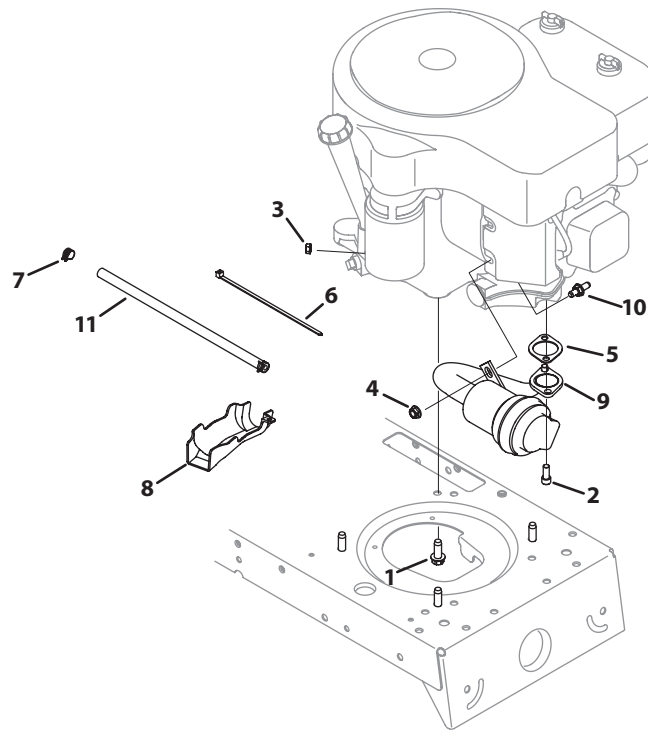

Ref. No.	Part No.	Description
1	710-04683	Screw, 3/8-16 x 1.0
2	710-1314A	Socket Screw, 5/16-18 x .750
3	712-0271	Sems Nut, 1/4-20
4	712-3004A	Flangelock Nut, 5/16-18
5	BS-692236	Exhaust Gasket, 10 HP Briggs
6	725-0157	Cable Tie
7	726-0205	Clamp Hose, .490 diameter
8	731-05628	Oil Drain Sleeve
9	751-10713	Muffler
10	751T72217	Stud, 5/16-18
11	751-10349-28	Fuel Hose, Low Permeation

NOTE: Tractor features vary by model. NOT all parts listed and pictured above are standard equipment.