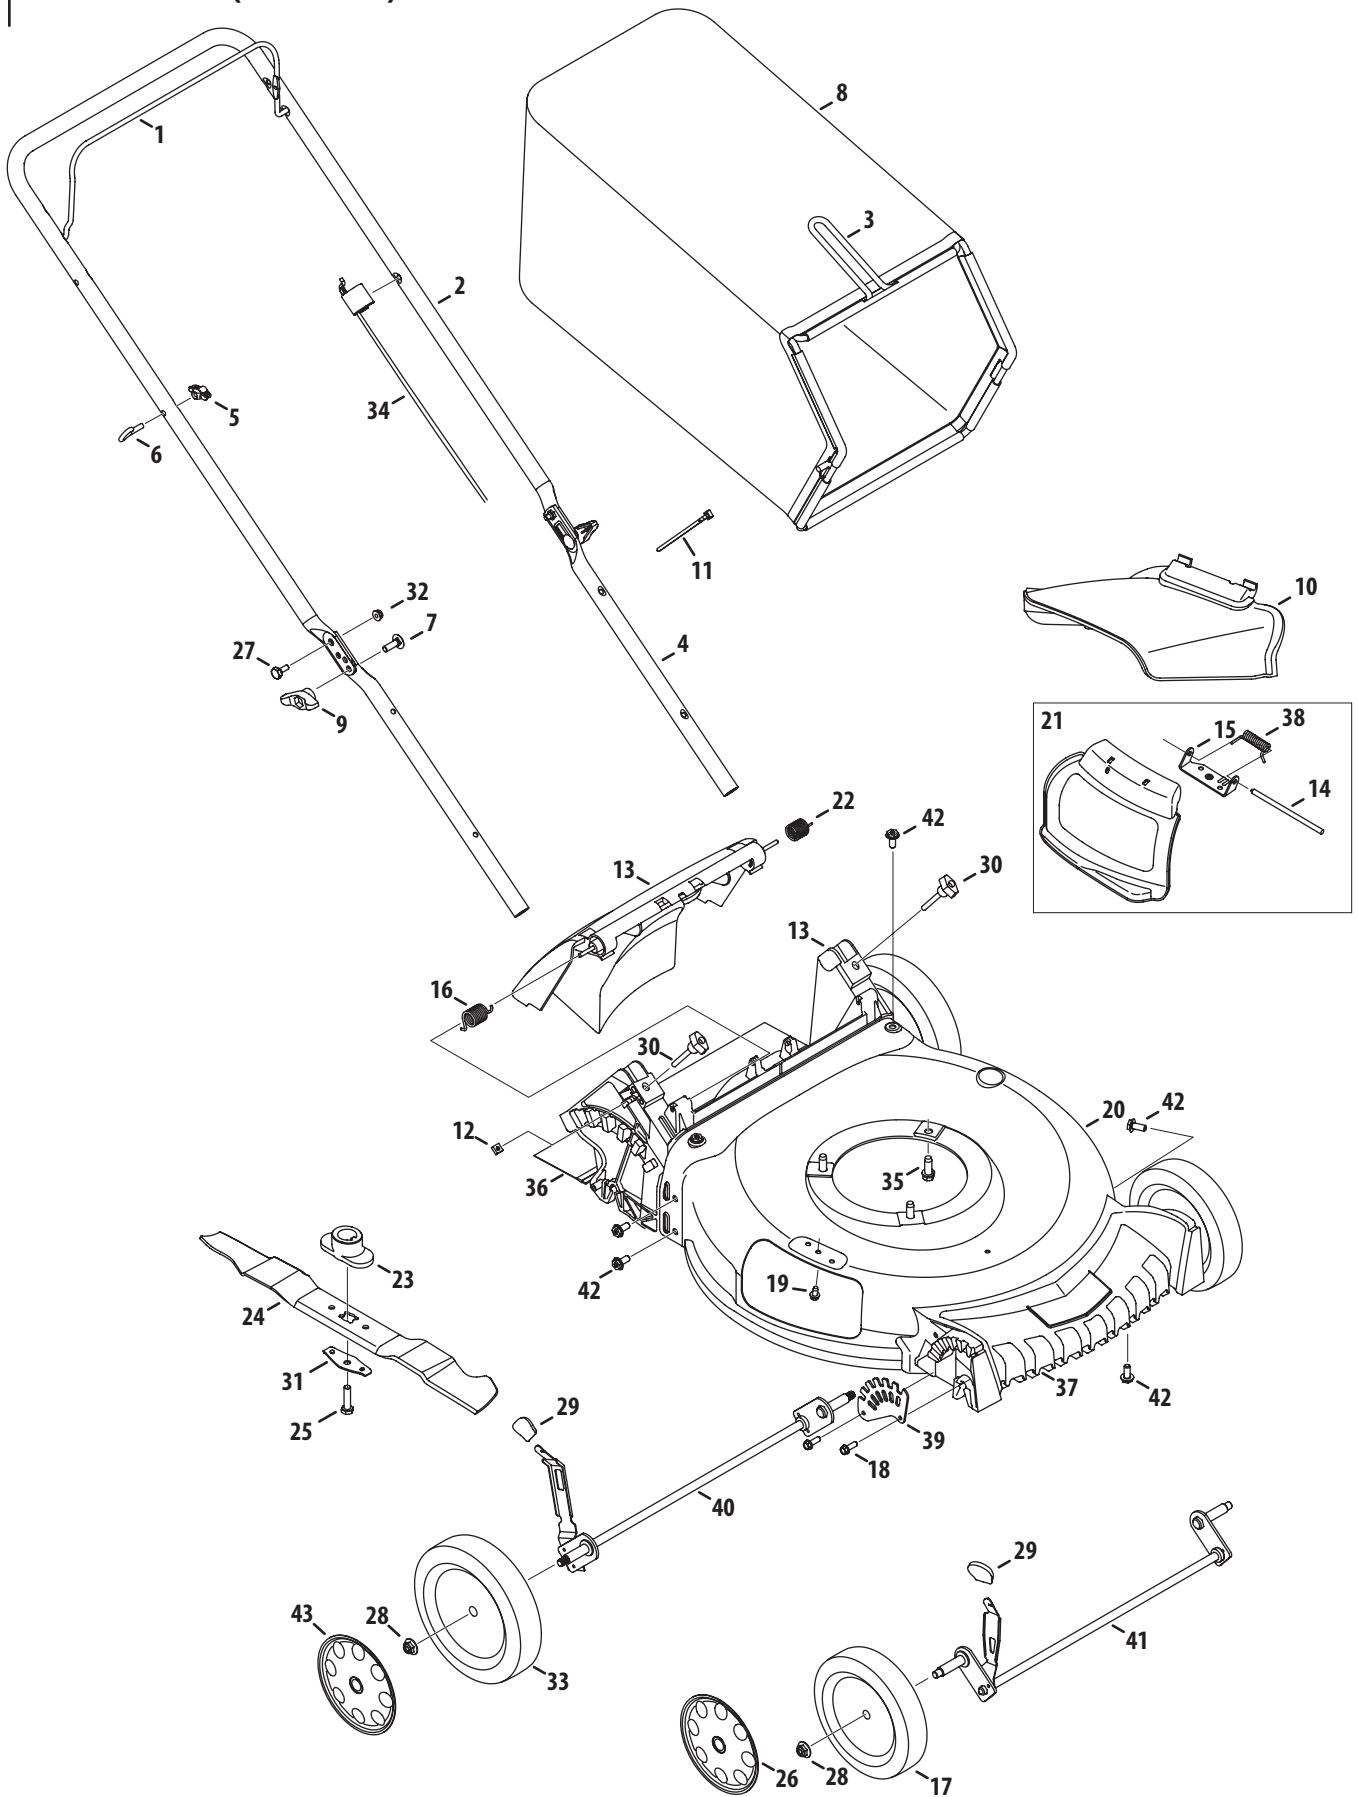

Throughout this manual, all references to *right* (RH) and *left* (LH) are observed from the operating position.

Table of Contents

Model TB110..... 4
Model TB130 6

Record Product Information

To ease in ordering replacement parts, please locate the model plate on the equipment and record the information in the provided area to the right. You can locate the model plate by standing at the operator's position and looking down at the rear of the deck.

This page left intentionally blank.

|

|

Model TB110 (11A-A230)

Model TB110 (11A-A230)

Ref No.	Part Number	Description
1	747-05214A	Blade Control
2	749-04681	Upper Handle
3	747-05226	Grass Catcher Frame
4	749-04608A	Lower Handle
5	720-0279	Wing Nut
6	710-1205	Rope Guide
7	710-04998	Carriage Screw ,5/16-18
8	964-04117A	Grass Bag
9	720-04124	Wing Knob
10	731-07131	Side Chute
11	725-0157	Cable Tie
12	712-04222	Nut, Sq., 1/4-20
13	631-04369A	Rear Discharge Door Assembly
	631-04371A	Rear Discharge Door Assembly- (Lowe's)
14	747-0710A	Hinge Pin
15	787-01779	Chute Deflector Bracket
16	732-04673	Torsion Spring - RH
17	634-04607	Front Wheel
18	710-0895	Screw, 1/4-15 x .750
19	710-05073	Screw, 1/4-20 x .500
20	787-01869A	Deck , 21"
21	987-02516	Hinged Mulch Plug Assembly

Ref No.	Part Number	Description
22	732-04674	Torsion Spring - LH
23	748-0376E	Blade Adapter
24	942-0741A	Mulching Blade
25	710-1044	Screw , 3/8-24 x 1.50
26	731-07197	Hub Cap, 7"
27	738-04419A	Sldr. Screw, .375 x .126 x 1/4-20
28	712-04217	Flange Lock Nut, 3/8-16
29	720-04131A	Adjustment Lever Knob
30	720-04127B	Wing Nut
31	736-0524B	Blade Bell Support
32	712-04064	Nut, Flange Lock, 1/4-20
33	634-04660	Rear Wheel
34	946-0957	Control Cable
35	710-04683A	TT Sems Screw, 3/8-16 x 1.0
36	731-07203	Trail Shield
37	731-07195A	Front Cover
38	732-1014C	Torsion Spring
39	787-01818A	Front Height Adjuster Plate
40	911-04142	Rear Axle Assembly
41	911-04143B	Front Axle Assembly
42	710-04995A	Screw, 5/16-14 x .750
43	731-07198	Hub Cap, 8"