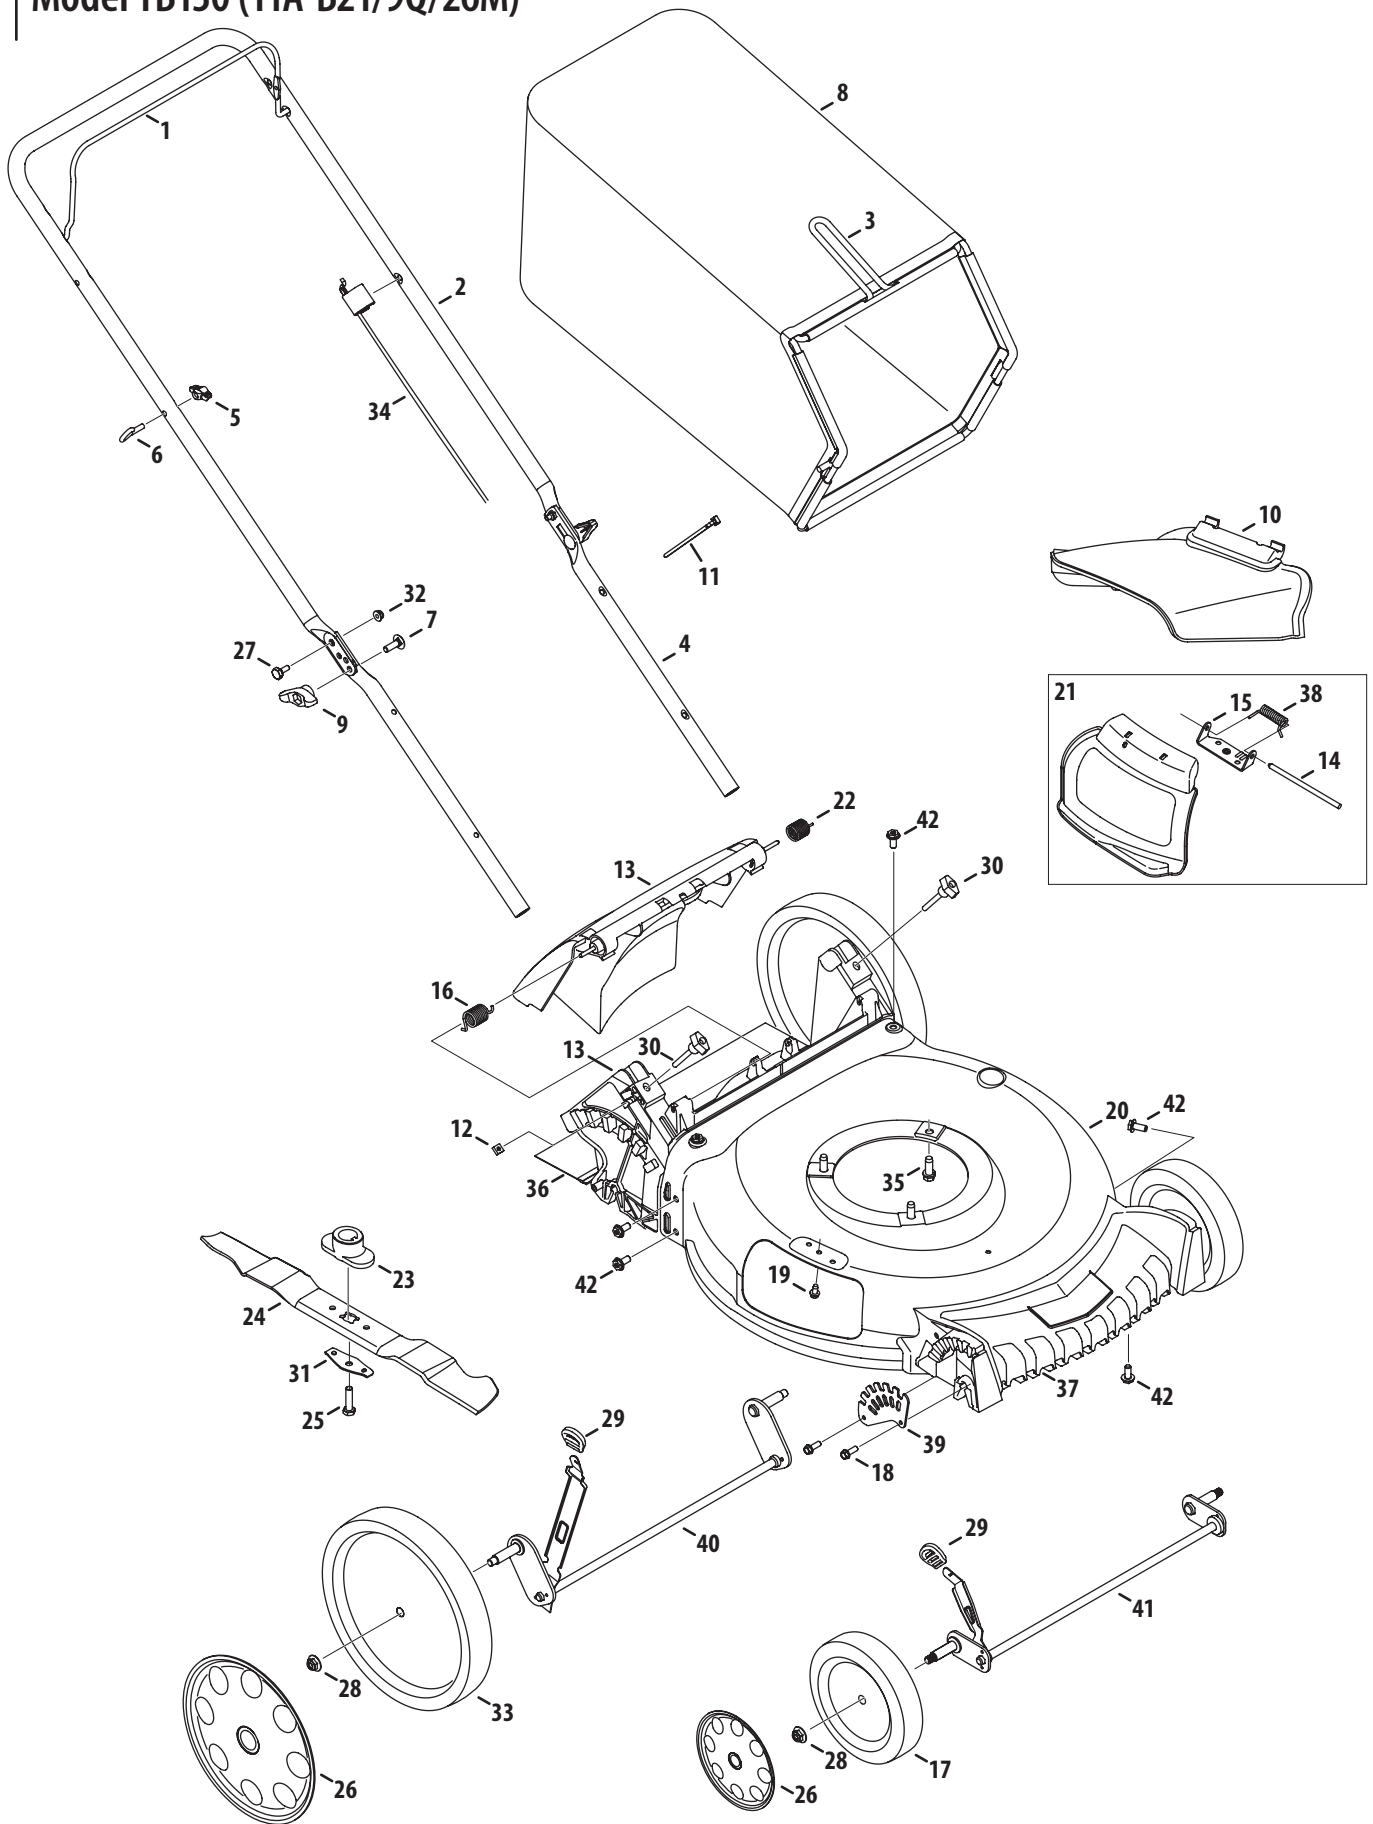

Model TB130 (11A-B21/9Q/26M)

Model TB130 (11A-B21/9Q/26M)

Ref No.	Part Number	Description
1	747-05214A	Blade Control
2	749-04681	Upper Handle
3	747-05226	Grass Catcher Frame
4	749-04608A	Lower Handle
5	720-0279	Wing Nut
6	710-1205	Rope Guide
7	710-04998	Carriage Screw ,5/16-18
8	964-04117A	Grass Bag
9	720-04124	Wing Knob
10	731-07131	Side Chute
11	725-0157	Cable Tie
12	712-04222	Nut, Sq., 1/4-20
13	631-04371A	Rear Discharge Door Assembly
	631-04369A	Door Assembly, International
	631-04567A	Door Ass'ly NLBL, International
14	747-0710A	Hinge Pin
15	787-01779	Chute Deflector Bracket
16	732-04673	Torsion Spring - RH
17	634-04607	Front Wheel
18	710-0895	Screw, 1/4-15 x .750
19	710-05073	Screw, 1/4-20 x .500
20	787-01869A	Deck, 21"
21	987-02516	Hinged Mulch Plug Assembly
	687-02584A	Mulch Plug Ass'ly NLBL

Ref No.	Part Number	Description
22	732-04674	Torsion Spring - LH
23	748-04096	Blade Adapter
24	942-0741A	Mulching Blade
25	710-1044	Screw , 3/8-24 x 1.50
26	731-07197	Hub Cap - Front
	731-07199	Hub Cap - Rear
27	738-04419A	Sldr. Screw, .375 x .126 x 1/4-20
28	712-04217	Flange Lock Nut, 3/8-16
29	720-04131A	Adjustment Lever Knob
30	720-04127B	Wing Nut
31	736-0524B	Blade Bell Support
32	712-04064	Nut, Flange Lock, 1/4-20
33	634-04626	Rear Wheel
34	946-04670A	Control Cable (Honda)
	946-04661A	Control Cable (Briggs)
35	710-04683A	TT Sems Screw, 3/8-16 x 1.0
36	731-07203	Trail shield
37	731-07195A	Front Cover
38	732-1014C	Torsion Spring
39	787-01818A	Front Height Adjuster Plate
40	911-04144A	Rear Axle Assembly
41	911-04143B	Front Axle Assembly
42	710-04995A	Screw, 5/16-14 x .750