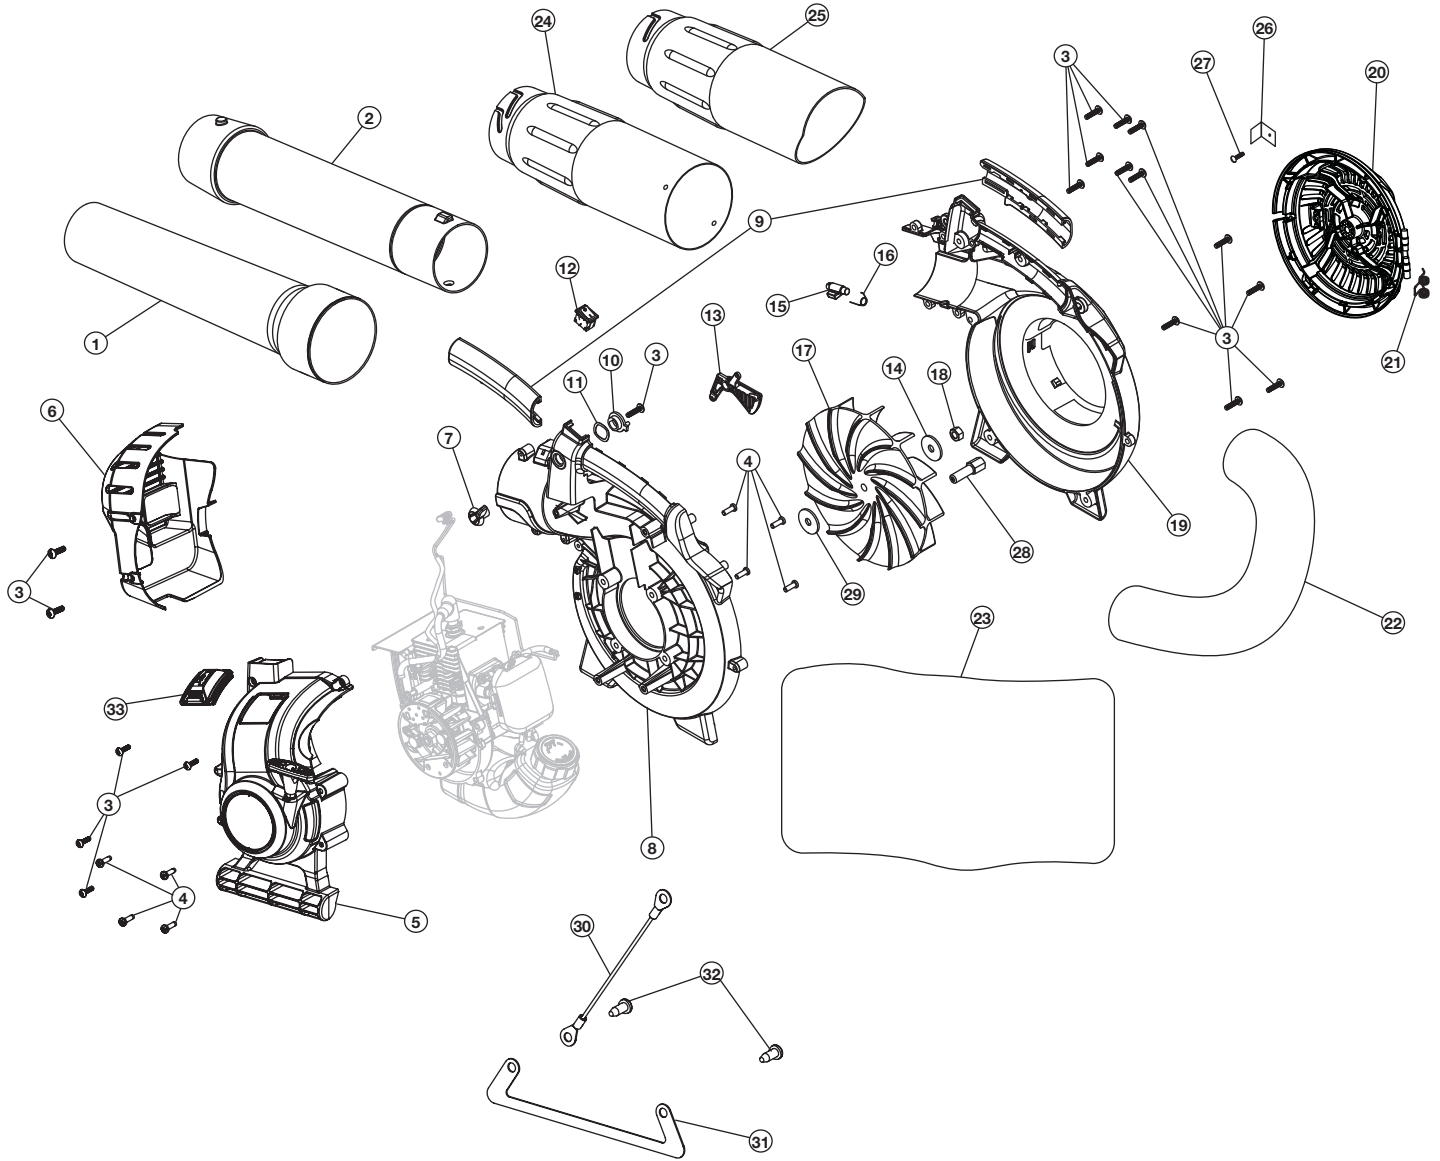

PARTS LIST

REPLACEMENT PARTS - MODEL BV428
4-CYCLE BLOWER / VACUUM
PPN 41BS4BVG912

Item	Part No.	Description	Item	Part No.	Description
1	753-05246	Muffler Screws	16	753-04223	Air Cleaner Assembly (includes 17)
2	753-05900	Muffler Assembly (includes 1 & 3)	17	791-181757	Air Filter
3	753-05244	Muffler Gasket	18	753-05687	Nut
4	791-181025	Screw	19	753-05906	Flywheel Assembly
5	753-05901	Rocker Cover	20	753-05907	Module
6	753-05902	O-Ring	21	753-05400	Oil Plug
7	791-181003	Screw	22	753-05682	Oil Fill Tube (includes 23)
8	753-05903	Throttle Cable	23	753-05377	Screw
9	753-05673	Insulator Gasket	24	753-05910	O-Ring
10	753-05248	Nut	25	753-05784	Spark Plug
11	753-05904	Insulator	26	753-05911	Lead Wire
12	753-05905	Carburetor Gasket	27	753-06677	Short Block Assembly (includes 4-7 & 21-25)
13	753-05908	Carburetor	28	753-05933	Fuel Tank Assembly (includes 29)
14	791-181751	Carburetor O-Ring	29	753-05289	Fuel Cap
15	753-05253	Screw	30	753-04595	Screw

PARTS LIST

REPLACEMENT PARTS - MODEL BV428
4-CYCLE BLOWER / VACUUM

PPN 41BS4BVG912

Item	Part No.	Description
1	753-05937	Lower Tube
2	753-05936	Upper Tube
3	753-04595	Screw
4	753-05377	Screw
5	753-06853	Engine Cover Assembly (includes 3, 4 & 33)
6	753-05931	Muffler Cover Assembly (includes 3)
7	753-06980	Outer Trigger Lock
8	753-06693	Impeller Housing
9	753-06711	Handle Grips
10	753-06979	Inner Trigger Lock
11	753-05925	Wavey Washer
12	791-182405	Switch
13	753-06981	Throttle Trigger
14	753-05928	Washer
15	753-05926	Latch Tube
16	753-05939	Latch Spring

Item	Part No.	Description
17	753-05929	Impeller
18	753-06701	Nut
19	753-06679	Impeller Housing
20	753-06982	Intake Cover
21	753-05918	Spring
22	753-06658	Elbow
23	753-06659	Bag
24	753-06660	Upper Vac Tube
25	753-06661	Lower Vac Tube
26	753-06696	Door Lock
27	753-1202	Screw
28	753-06700	Adapter
29	753-06806	Spacer
30	753-05964	Wire Ground
31	753-05965	Strap Ground
32	753-1202	Screw
33	753-05935	Spark Plug Cover