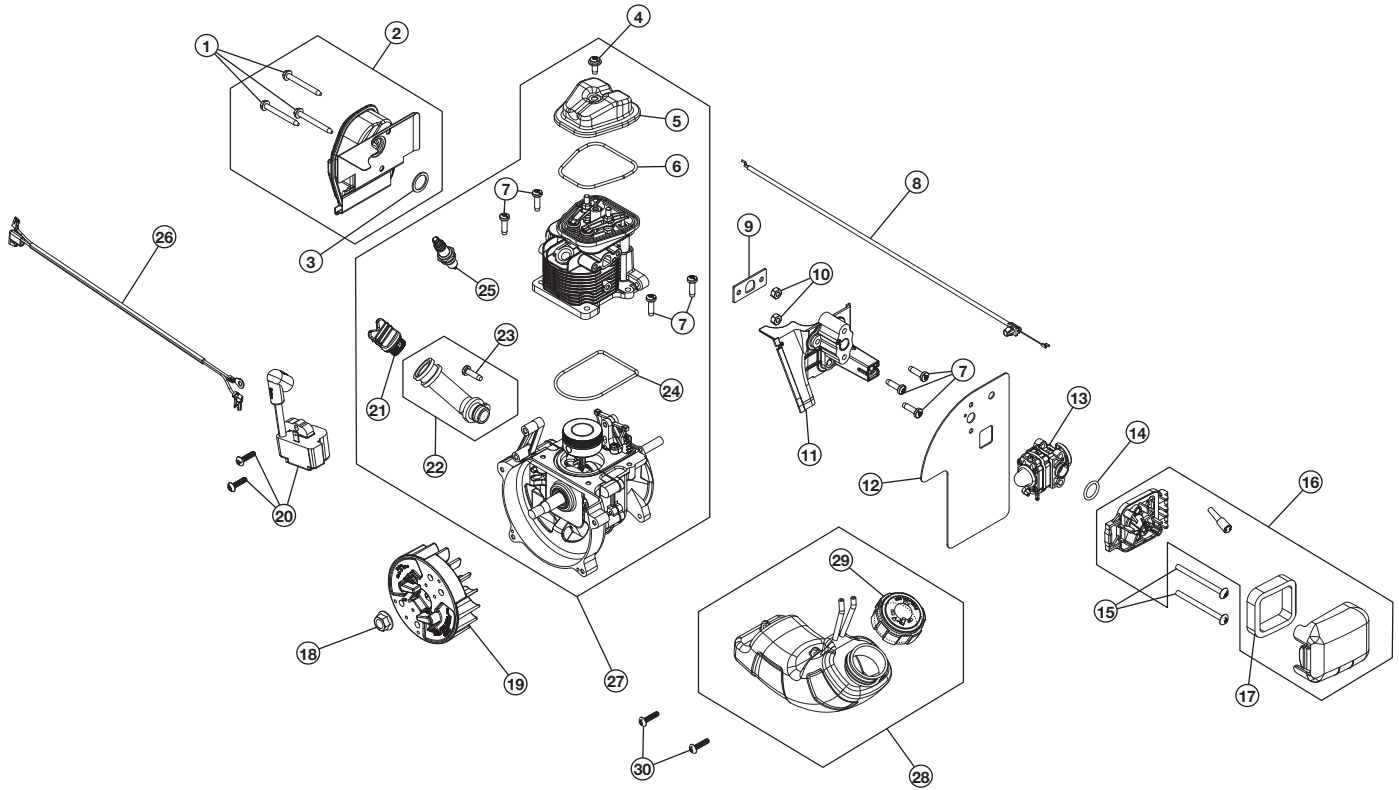

PARTS LIST

REPLACEMENT PARTS - MODEL BV428
4-CYCLE BLOWER / VACUUM
PPN 41BS4BVG912

Item	Part No.	Description	Item	Part No.	Description
1	753-05246	Muffler Screws	16	753-04223	Air Cleaner Assembly (includes 17)
2	753-05900	Muffler Assembly (includes 1 & 3)	17	791-181757	Air Filter
3	753-05244	Muffler Gasket	18	753-05687	Nut
4	791-181025	Screw	19	753-05906	Flywheel Assembly
5	753-05901	Rocker Cover	20	753-05907	Module
6	753-05902	O-Ring	21	753-05400	Oil Plug
7	791-181003	Screw	22	753-05682	Oil Fill Tube (includes 23)
8	753-05903	Throttle Cable	23	753-05377	Screw
9	753-05673	Insulator Gasket	24	753-05910	O-Ring
10	753-05248	Nut	25	753-05784	Spark Plug
11	753-05904	Insulator	26	753-05911	Lead Wire
12	753-05905	Carburetor Gasket	27	753-06677	Short Block Assembly (includes 4-7 & 21-25)
13	753-05908	Carburetor	28	753-05933	Fuel Tank Assembly (includes 29)
14	791-181751	Carburetor O-Ring	29	753-05289	Fuel Cap
15	753-05253	Screw	30	753-04595	Screw

PARTS LIST

REPLACEMENT PARTS - MODEL BV428
4-CYCLE BLOWER / VACUUM

PPN 41BS4BVG912

Item	Part No.	Description
1	753-05937	Lower Tube
2	753-05936	Upper Tube
3	753-04595	Screw
4	753-05377	Screw
5	753-06853	Engine Cover Assembly (includes 3, 4 & 33)
6	753-05931	Muffler Cover Assembly (includes 3)
7	753-06980	Outer Trigger Lock
8	753-06693	Impeller Housing
9	753-06711	Handle Grips
10	753-06979	Inner Trigger Lock
11	753-05925	Wavey Washer
12	791-182405	Switch
13	753-06981	Throttle Trigger
14	753-05928	Washer
15	753-05926	Latch Tube
16	753-05939	Latch Spring

Item	Part No.	Description
17	753-05929	Impeller
18	753-06701	Nut
19	753-06679	Impeller Housing
20	753-06982	Intake Cover
21	753-05918	Spring
22	753-06658	Elbow
23	753-06659	Bag
24	753-06660	Upper Vac Tube
25	753-06661	Lower Vac Tube
26	753-06696	Door Lock
27	753-1202	Screw
28	753-06700	Adapter
29	753-06806	Spacer
30	753-05964	Wire Ground
31	753-05965	Strap Ground
32	753-1202	Screw
33	753-05935	Spark Plug Cover