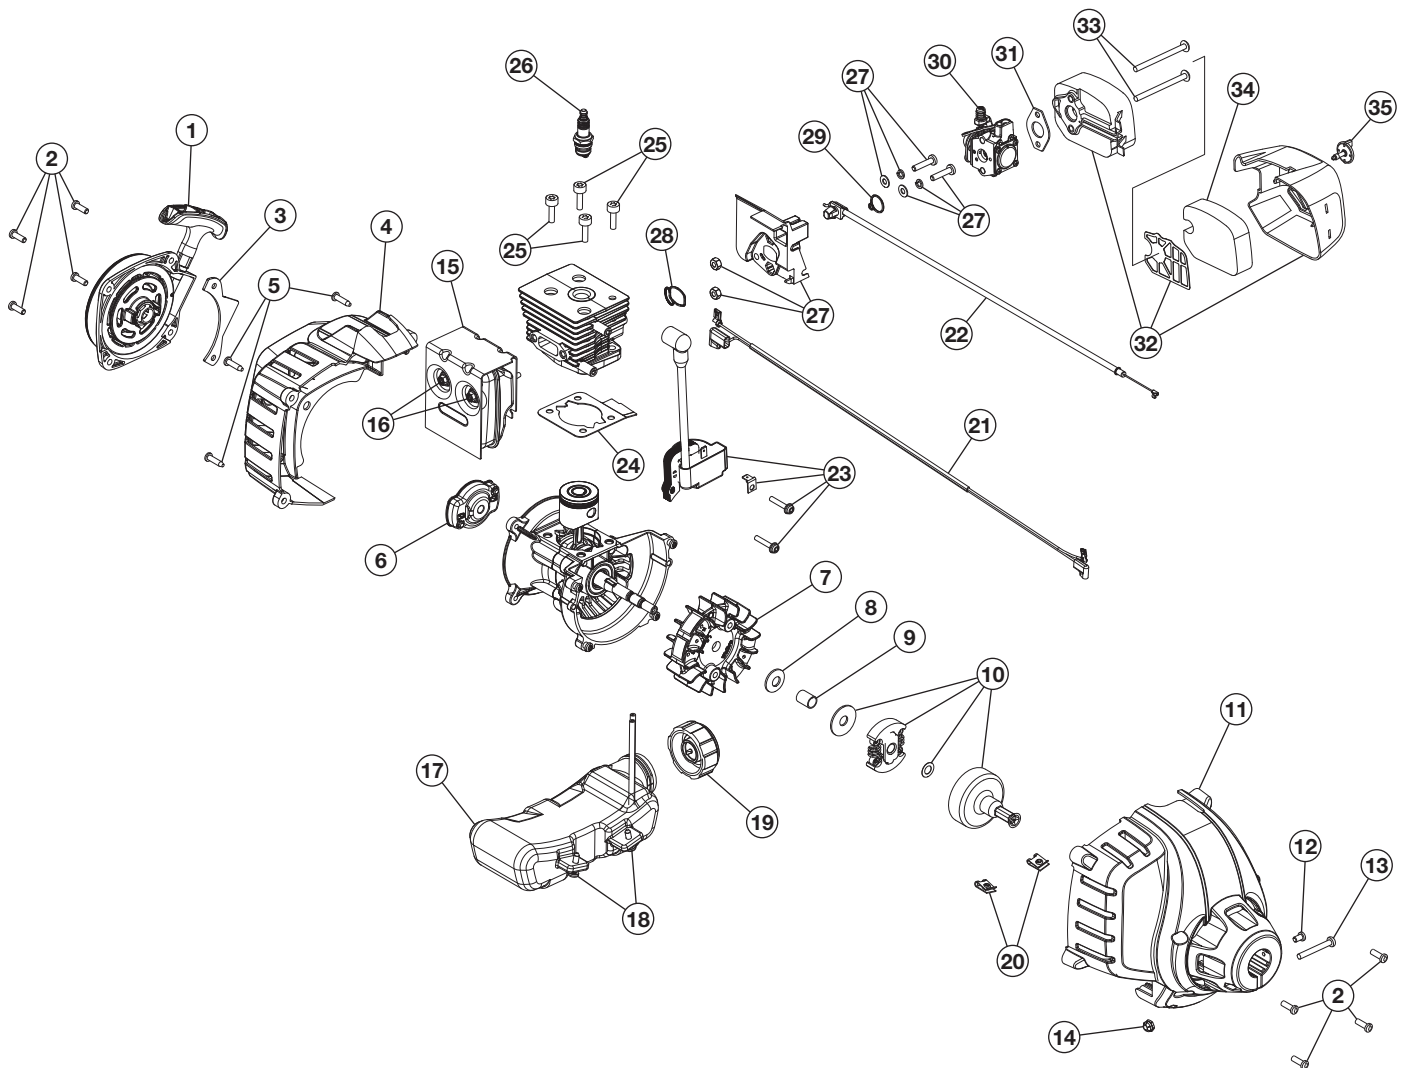

# REPLACEMENT PARTS - MODEL SS270

## 2-CYCLE TRIMMER

PPN 41ADZ27C912

Item	Part No.	Description
1	753-06829	Starter Assembly (includes 2 & 3)
2	791-181862	Starter Screw
3	753-06244	Starter Assembly Guard (includes 2)
4	753-06245	Rear Engine Cover (includes 5)
5	791-181345	Cover Screw
6	753-06091	Pawl Assembly
7	753-06246	Flywheel Assembly
8	753-06247	Washer
9	753-06248	Spacer
10	753-05860	Clutch Assembly
11	753-06891	Clutch Cover Assembly (includes 2, 12 -14 & 21)
12	791-182519	Anti-Rotation Screw
13	753-04003	Clamp Screw
14	791-180217	Clamp Nut
15	753-06418	Muffler Assembly (includes 16)
16	753-06294	Muffler Screw
17	753-06250	Fuel Tank Assembly (includes 18 and 19)
18	791-181930	Tank Screw
19	753-06857	Fuel Cap
20	791-182366	U-shaped Nut

# REPLACEMENT PARTS - MODEL SS270 2-CYCLE TRIMMER

PPN 41ADZ27C912

Item	Part No.	Description
1	753-04234	Throttle Housing Assembly (includes 2 - 4)
2	791-182405	Switch Assembly
3	791-182690	Throttle Trigger Spring
4	753-06918	Throttle Trigger
5	753-06682	Upper Drive Shaft Assembly
6	753-06039	D-Handle Assembly (includes 7)
7	753-06040	Bolt
8	753-06585	Split Boom Coupler (includes 9)
9	791-182057	Coupler Anti-Rotation Screw
10	753-06789	Lower Drive Shaft Housing
11	753-06125	Shield Mounting Screws
12	753-05267	Lower Flexible Drive Shaft
13	753-08180	Gearbox Assembly (includes 14 and 15)
14	791-182519	Anti-Rotation Screw
15	791-182195	Gearbox Mounting Hardware
16	753-08177	Shield Assembly (includes 17)
17	753-08178	Blade Assembly
18	753-08193	Cutting Head Assembly (includes 19 and 20)
19	753-08191	Shaft Extension
20	753-08170	Glide Cap