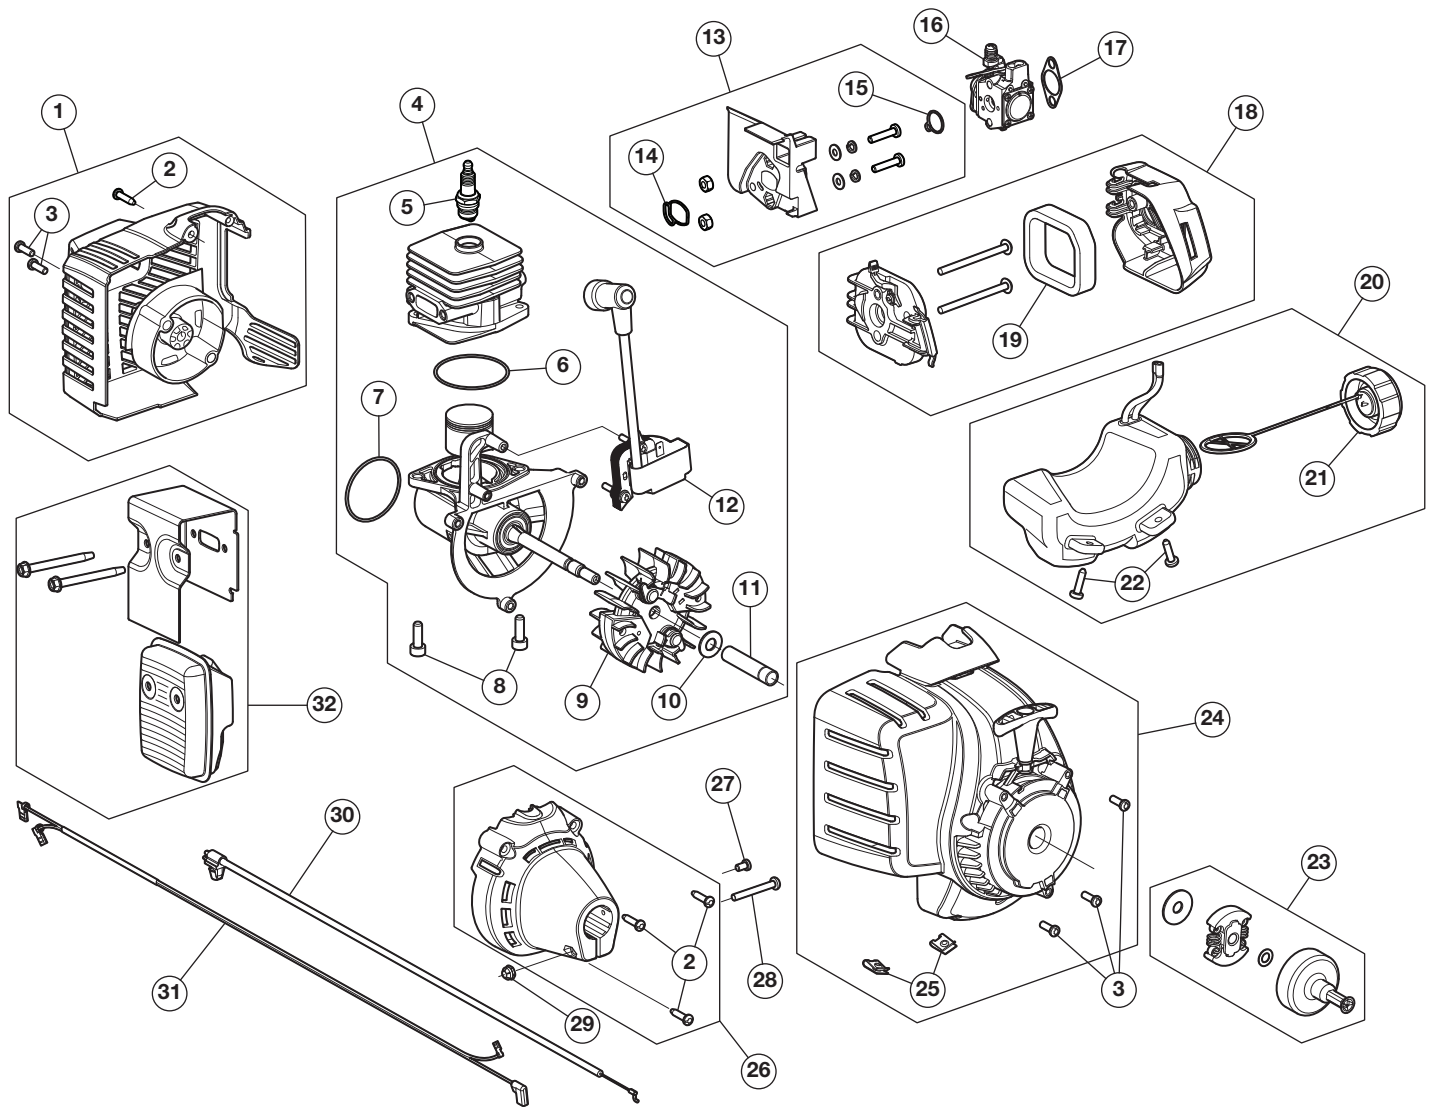

## 2-CYCLE TRIMMER

PPN 41CDZ22C983

Item	Part No.	Description
1	753-06919	Rear Cover Assembly (includes 2 & 3)
2	791-181345	Cover Screw
3	791-181862	Rear Housing Screw
4	753-06922	Short Block Assembly (includes 5 - 12)
5	753-06847	Spark Plug
6	753-06275	Crankcase O-Ring
7	753-06174	O-Ring
8	791-182723	Crankcase Bolt
9	753-06175	Flywheel Assembly
10	753-06247	Washer
11	753-06218	Spacer
12	753-06763	Module Assembly
13	753-06189	Insulator Assembly (includes 14 & 15)
14	753-06184	Insulator O-Ring
15	753-06185	Carburetor O-Ring
16	753-06190	Carburetor

## 2-CYCLE TRIMMER

PPN 41CDZ22C983

Item	Part No.	Description
1	753-08344	Throttle Housing Assembly (includes 2 - 5)
2	731-08433C-10	Throttle Trigger Lock-Out
3	791-182405	Trigger Switch Assembly
4	753-05517	Throttle Trigger
5	753-05007	Throttle Trigger Spring
6	753-06880	Upper Drive Shaft Housing Assembly
7	753-08042	D-Handle (includes 8)
8	753-06040	D-Handle Hardware Assembly
9	753-06944	Split Boom Coupler (includes 10)
10	791-182057	Anti-Rotation Screw
11	753-08356	Lower Drive Shaft Housing Assembly (includes 12)
12	753-05267	Lower Flexible Drive Shaft
13	753-08360	Shield Assembly (includes 14 & 15)
14	753-04282	Shield Mounting Hardware
15	753-08355	Blade Assembly
16	753-06571	Gear Box Assembly (includes 17 - 22)
17	753-05698	Anti-Rotation Screw
18	753-04284	Outer Spool Assembly (includes 19)
19	791-610660	Retainer
20	791-610317B	Spring
21	753-1155	Inner Reel
22	791-153066B	Bump Knob Assembly