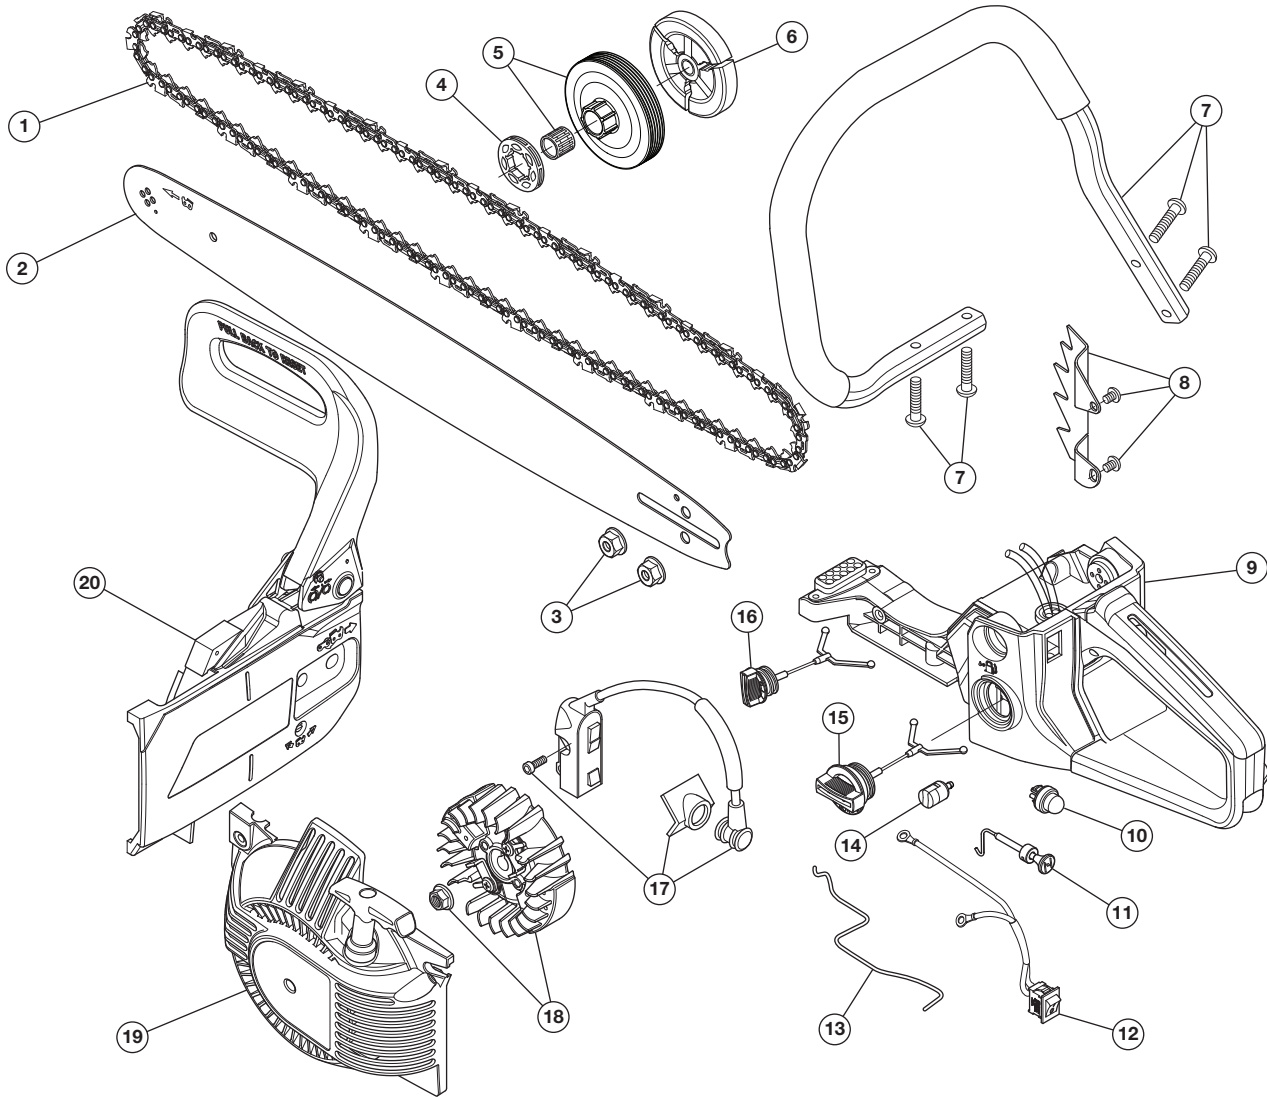

REPLACEMENT PARTS - MODELS RM4618 AND RM4620

46CC CHAIN SAWS

PPNs 41AY469S883, 41BY469S883, 41AY462S883 and 41BY462S883

Item	Part No.	Description
1	753-08106	Muffler Assembly
2	753-08217	46cc Short Block Assembly
3	794-00126	Spark Plug
4	753-08129	Air Filter Cover Assembly

Item	Part No.	Description
5	753-08134	Air Filter
6	753-08135	Cylinder Cover Assembly (with Plate and Screws (5))
7	753-08137	Carburetor Assembly

REPLACEMENT PARTS - MODELS RM4618 AND RM4620

46CC CHAIN SAWS

PPNs 41AY469S883, 41BY469S883, 41AY462S883 and 41BY462S883

Item	Part No.	Description	Item	Part No.	Description
1	753-06265	Saw Chain 18" (for RM4618)	11	753-08221	Choke Lever Assembly
	753-08102	Saw Chain 20" (for RM4620)	12	753-08223	Stop Switch Assembly
2	753-06264	Guide Bar 18" (for RM4618)	13	753-08132	Throttle Rod
	753-08101	Guide Bar 20" (for RM4620)	14	753-08123	Fuel Filter
3	753-08105	Guide Bar Nuts (2)	15	753-08133	Fuel Cap Assembly
4	753-08219	Sprocket	16	753-08222	Oil Cap Assembly
5	753-08220	Clutch Drum Assembly	17	753-08138	Ignition Module Assembly (with Screws (2))
6	753-08145	Clutch Assembly	18	753-08131	Flywheel Assembly
7	753-08130	Chainsaw Handle Assembly (with Screws (4))	19	753-08310	Starter Housing Assembly
8	753-08128	Spike Plate (with Screws (2))	20	753-08143	Chainsaw Brake Assembly
9	753-08142	Fuel Tank Assembly			
10	753-08127	Primer Bulb			