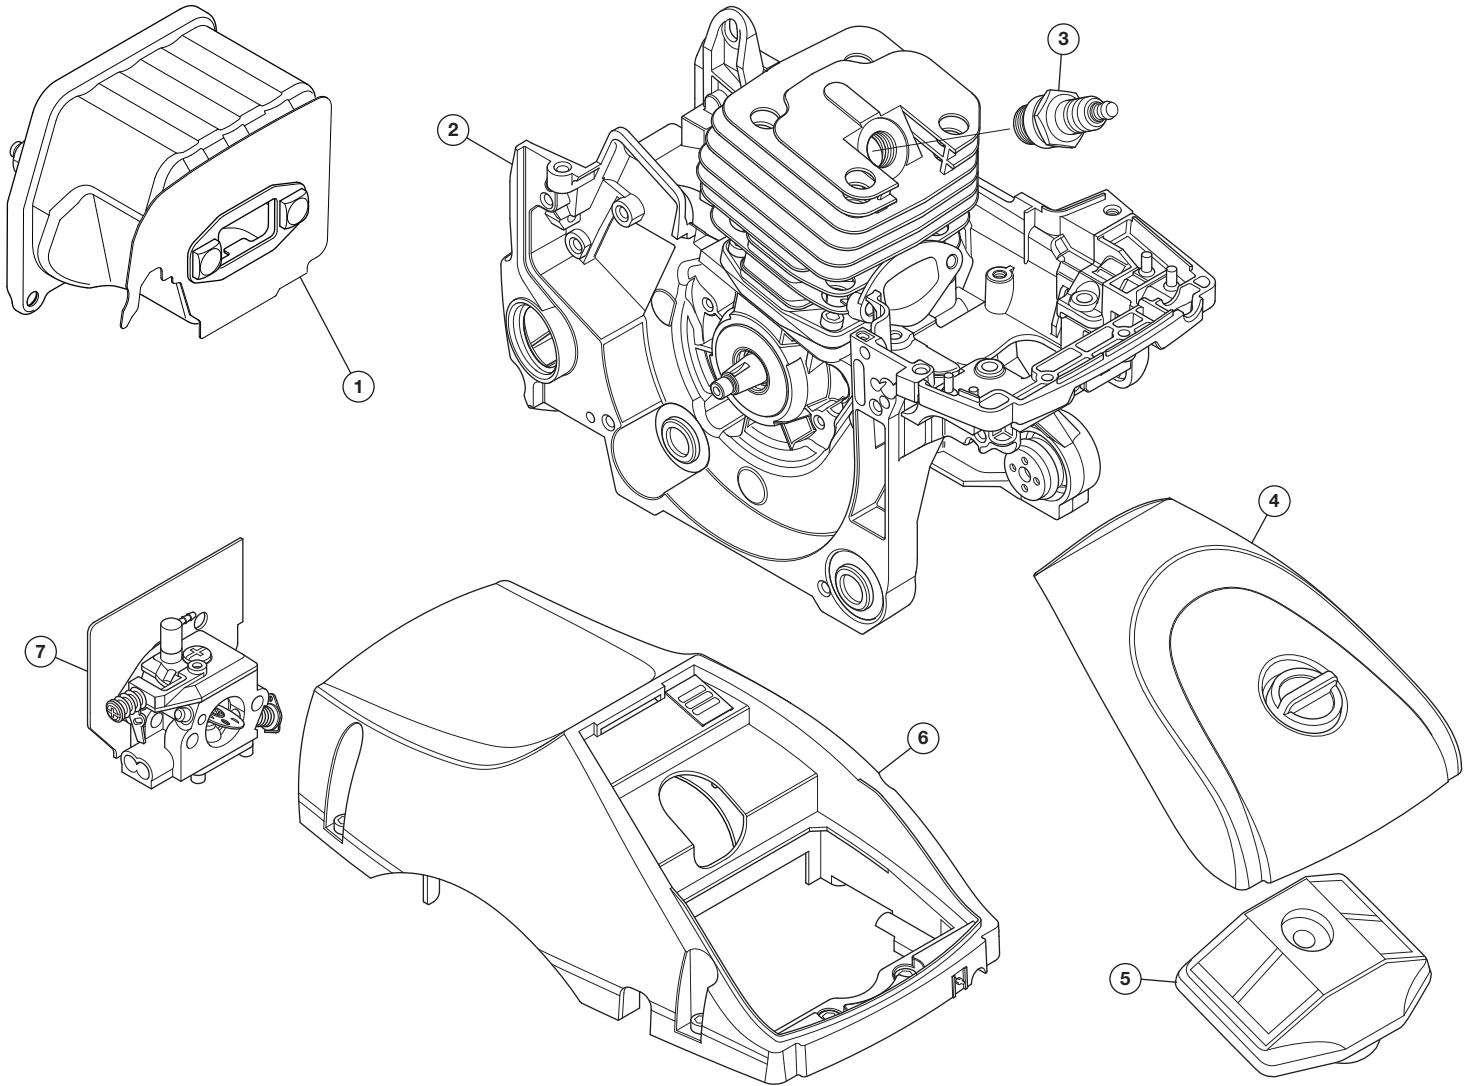

REPLACEMENT PARTS - MODELS RM4618 AND RM4620

46CC CHAIN SAWS

PPNs 41AY469S883, 41BY469S883, 41AY462S883 and 41BY462S883

Item	Part No.	Description
1	753-08106	Muffler Assembly
2	753-08217	46cc Short Block Assembly
3	794-00126	Spark Plug
4	753-08129	Air Filter Cover Assembly

Item	Part No.	Description
5	753-08134	Air Filter
6	753-08135	Cylinder Cover Assembly (with Plate and Screws (5))
7	753-08137	Carburetor Assembly

REPLACEMENT PARTS - MODELS RM4618 AND RM4620

46CC CHAIN SAWS

PPNs 41AY469S883, 41BY469S883, 41AY462S883 and 41BY462S883

Item	Part No.	Description	Item	Part No.	Description
1	753-06265	Saw Chain 18" (for RM4618)	11	753-08221	Choke Lever Assembly
	753-08102	Saw Chain 20" (for RM4620)	12	753-08223	Stop Switch Assembly
2	753-06264	Guide Bar 18" (for RM4618)	13	753-08132	Throttle Rod
	753-08101	Guide Bar 20" (for RM4620)	14	753-08123	Fuel Filter
3	753-08105	Guide Bar Nuts (2)	15	753-08133	Fuel Cap Assembly
4	753-08219	Sprocket	16	753-08222	Oil Cap Assembly
5	753-08220	Clutch Drum Assembly	17	753-08138	Ignition Module Assembly (with Screws (2))
6	753-08145	Clutch Assembly	18	753-08131	Flywheel Assembly
7	753-08130	Chainsaw Handle Assembly (with Screws (4))	19	753-08310	Starter Housing Assembly
8	753-08128	Spike Plate (with Screws (2))	20	753-08143	Chainsaw Brake Assembly
9	753-08142	Fuel Tank Assembly			
10	753-08127	Primer Bulb			