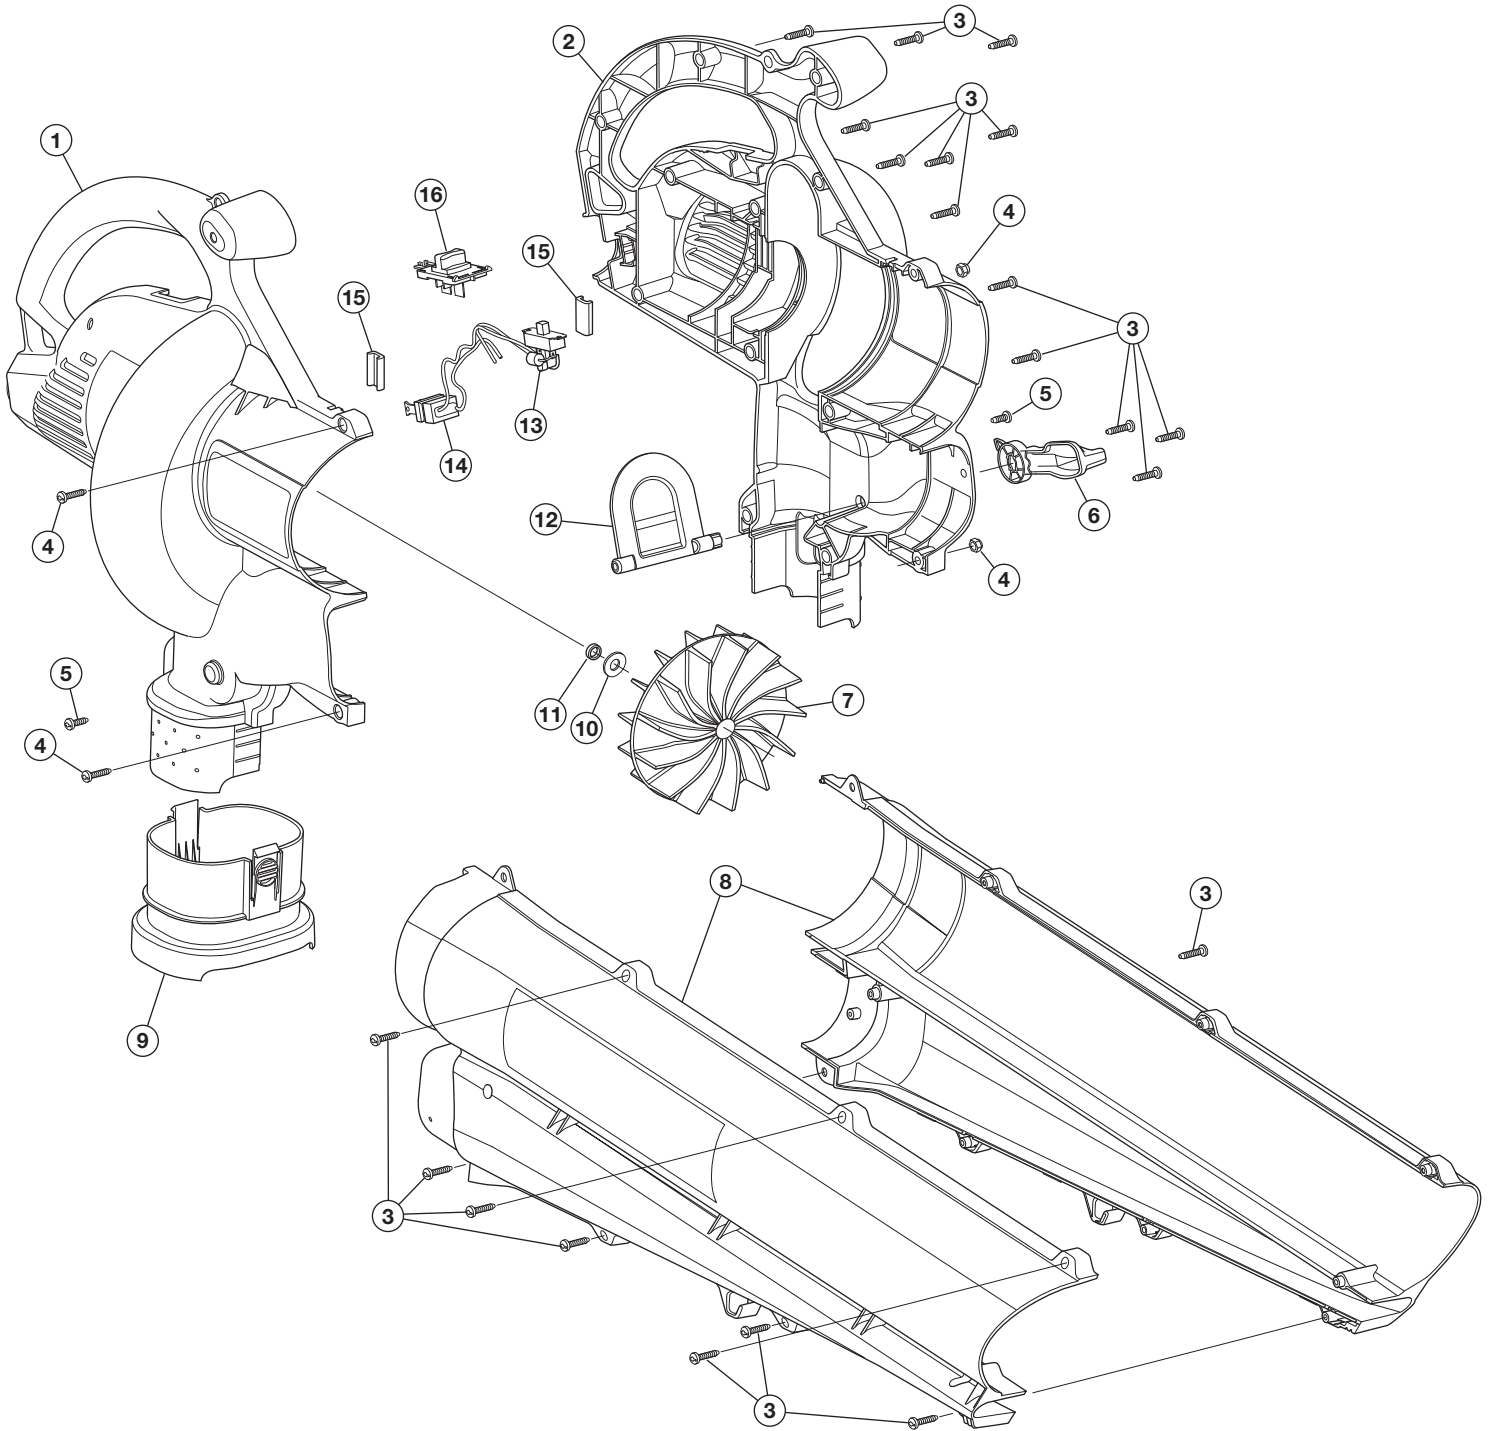

REPLACEMENT PARTS - MODEL RM1300
ELECTRIC BLOWER/VACUUM
 PPN 41BBESPG983

Item	Part No.	Description
1	753-06956	Left Motor Housing
2	753-06957	Right Motor Housing
3	50240	Housing Screw
4	791-182425	Blower/ Vac Tube Mounting Hardware
5	791-181345	Screw
6	753-06958	Mode Control Lever
7	791-182550	Impeller
8	791-00051	Blower/ Vac Tube Assembly (includes 3)
9	791-182417	Vacuum Bag Assembly
10	791-180505	Washer
11	791-182549	Spacer
12	791-182410	Mode Control Flapper

Item	Part No.	Description
13	51396	Switch Assembly
14	791-182547	Power Connection Wire Assembly
15	50545	Rubber Cushion
16	753-06959	Switch Lever
Items Not Shown		
*	725-0157	Cable Tie
*	753-04465	Vacuum Bag Assembly (includes 9, Vacuum Bag & Cable Tie)
*	791-682075B	Shoulder Harness
Optional Items		
*	753-04325	Patio Head