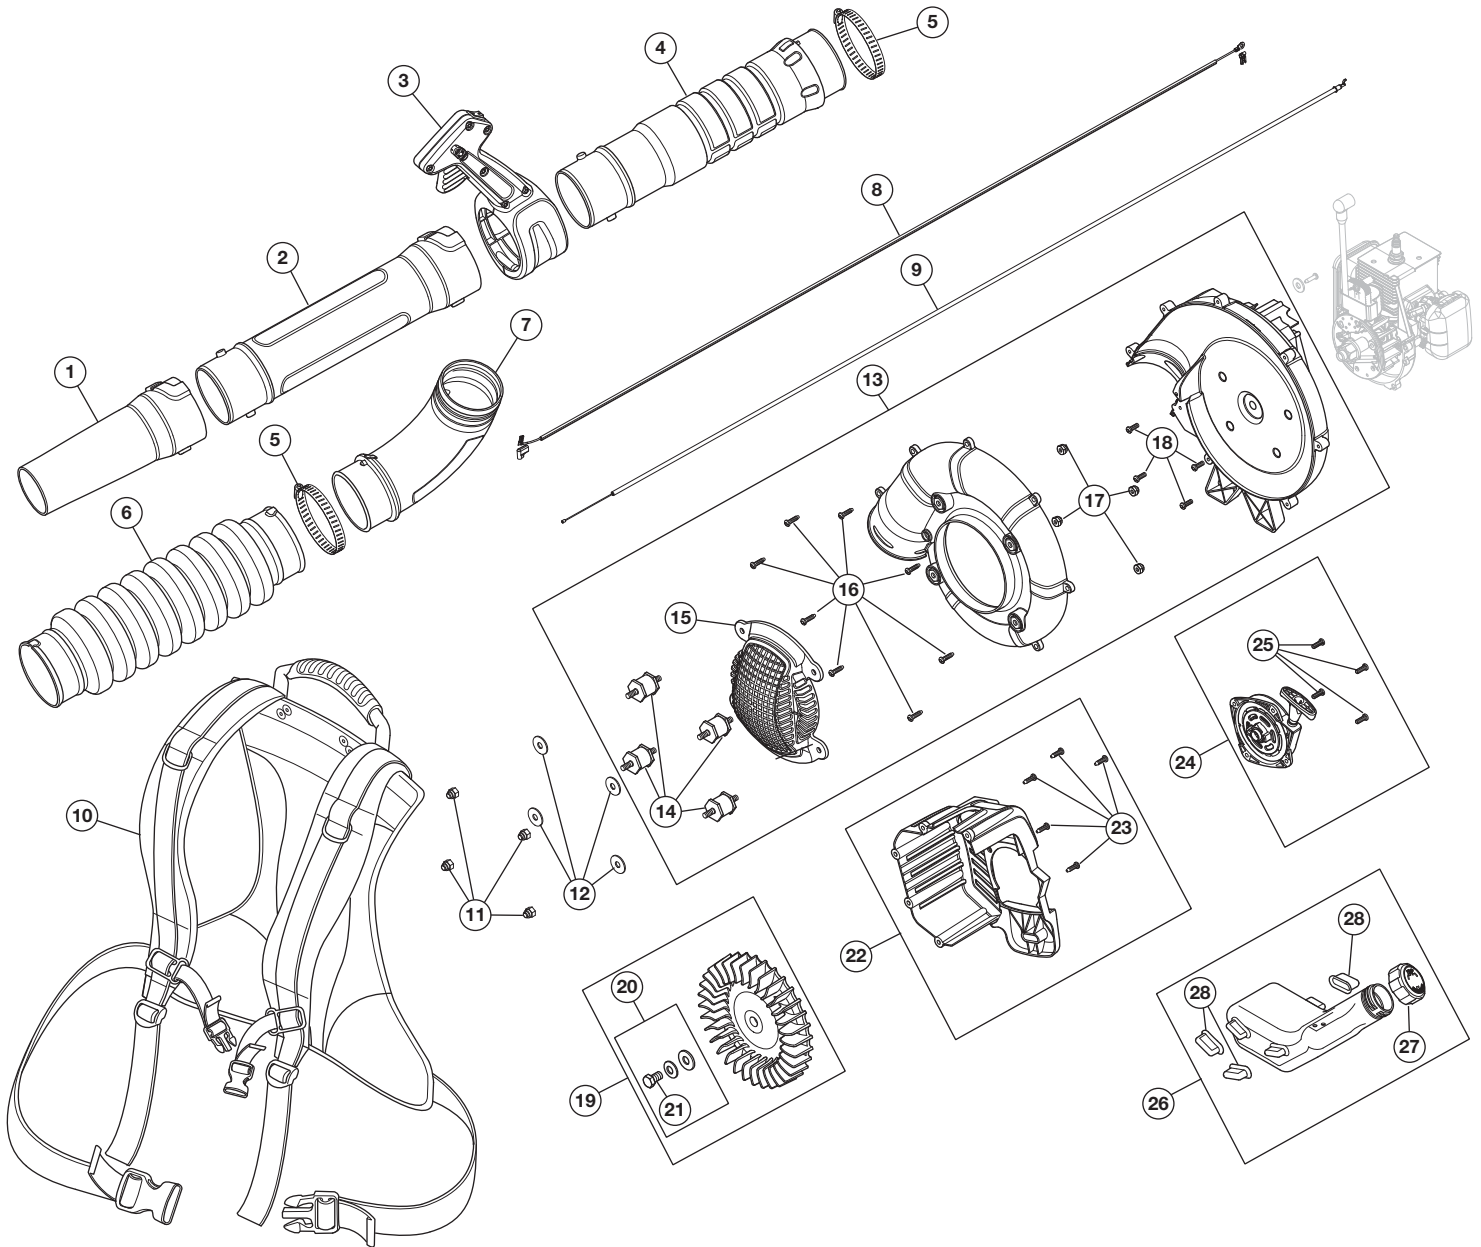

REPLACEMENT PARTS - MODEL TB2BP EC 2-CYCLE BACKPACK BLOWER

PPN 41BR2BEG766

Item	Part No.	Description
1	753-06418	Muffler Assembly
2	753-06441	Shortblock Assembly (includes 3 - 10)
3	753-06443	Module Assembly
4	753-05705	Flywheel Adaptor
5	753-05706	Washer
6	753-05707	Bushing
7	753-06246	Flywheel Assembly
8	753-06827	Cylinder Gasket
9	710-04715	Screw
10	753-06193	Spark Plug

Item	Part No.	Description
11	753-06091	Pawl Assembly
12	753-06104	Electric Start Adaptor
13	753-06189	Insulator Assembly (includes 14)
14	753-06184	Insulator O-Ring
15	753-06442	Carburetor Assembly
16	753-05634	Air Cleaner Assembly (includes 17 and 18)
17	753-06253	Carburetor Gasket
18	791-181757	Air Filter
19	710-04517	Air Cleaner Screw

REPLACEMENT PARTS - MODEL TB2BP EC 2-CYCLE BACKPACK BLOWER

PPN 41BR2BEG766

Item	Part No.	Description
------	----------	-------------

1	753-06000	Nozzle
2	753-05971	Lower Blower Tube
3	753-05975	Throttle Grip Assembly
4	753-05991	Upper Blower Tube
5	753-05640	Clamp
6	753-05641	Flex Tube
7	753-05990	Elbow
8	753-06994	Lead Wire
9	753-06434	Throttle Cable
10	751-15097	Harness
11	753-05647	Nut
12	4150	Washer
13	753-06597	Impeller Housing Assembly (includes 14 - 18)
14	753-05648	Insulator Mount

Item	Part No.	Description
------	----------	-------------

15	753-05786	Intake Cover
16	791-181345	Screw
17	2952	Nut
18	791-181862	Screw
19	753-05651	Impeller (includes 20 & 21)
20	753-04482	Impeller Hardware (includes 21)
21	2591	Bolt
22	753-06598	Housing Assembly (includes 23)
23	791-181345	Screw
24	753-06596	Starter Assembly (includes 25)
25	791-181862	Screw
26	753-05654	Fuel Tank Assembly (includes 27 & 28)
27	791-182529	Fuel Cap
28	753-05259	Fuel Tank Pads