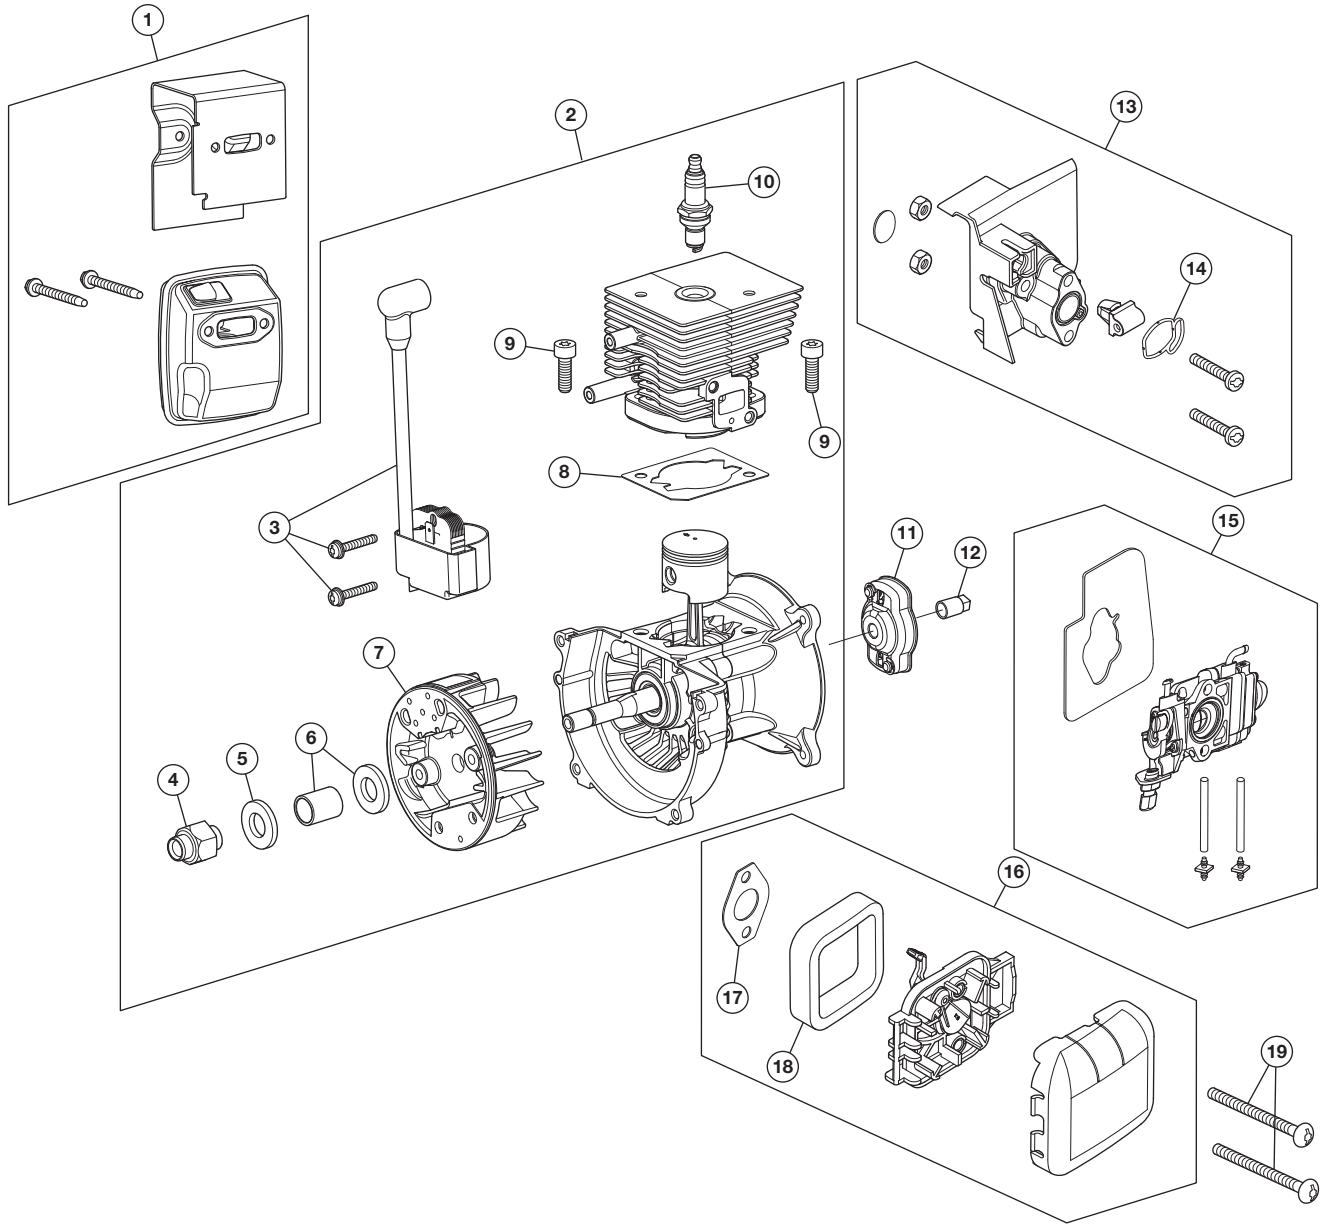

REPLACEMENT PARTS - MODEL TB2BP EC 2-CYCLE BACKPACK BLOWER

PPN 41BR2BEG766

Item	Part No.	Description
1	753-06418	Muffler Assembly
2	753-06441	Shortblock Assembly (includes 3 - 10)
3	753-06443	Module Assembly
4	753-05705	Flywheel Adaptor
5	753-05706	Washer
6	753-05707	Bushing
7	753-06246	Flywheel Assembly
8	753-06827	Cylinder Gasket
9	710-04715	Screw
10	753-06193	Spark Plug

Item	Part No.	Description
11	753-06091	Pawl Assembly
12	753-06104	Electric Start Adaptor
13	753-06189	Insulator Assembly (includes 14)
14	753-06184	Insulator O-Ring
15	753-06442	Carburetor Assembly
16	753-05634	Air Cleaner Assembly (includes 17 and 18)
17	753-06253	Carburetor Gasket
18	791-181757	Air Filter
19	710-04517	Air Cleaner Screw

REPLACEMENT PARTS - MODEL TB2BP EC 2-CYCLE BACKPACK BLOWER

PPN 41BR2BEG766

Item	Part No.	Description
------	----------	-------------

1	753-06000	Nozzle
2	753-05971	Lower Blower Tube
3	753-05975	Throttle Grip Assembly
4	753-05991	Upper Blower Tube
5	753-05640	Clamp
6	753-05641	Flex Tube
7	753-05990	Elbow
8	753-06994	Lead Wire
9	753-06434	Throttle Cable
10	751-15097	Harness
11	753-05647	Nut
12	4150	Washer
13	753-06597	Impeller Housing Assembly (includes 14 - 18)
14	753-05648	Insulator Mount

Item	Part No.	Description
------	----------	-------------

15	753-05786	Intake Cover
16	791-181345	Screw
17	2952	Nut
18	791-181862	Screw
19	753-05651	Impeller (includes 20 & 21)
20	753-04482	Impeller Hardware (includes 21)
21	2591	Bolt
22	753-06598	Housing Assembly (includes 23)
23	791-181345	Screw
24	753-06596	Starter Assembly (includes 25)
25	791-181862	Screw
26	753-05654	Fuel Tank Assembly (includes 27 & 28)
27	791-182529	Fuel Cap
28	753-05259	Fuel Tank Pads