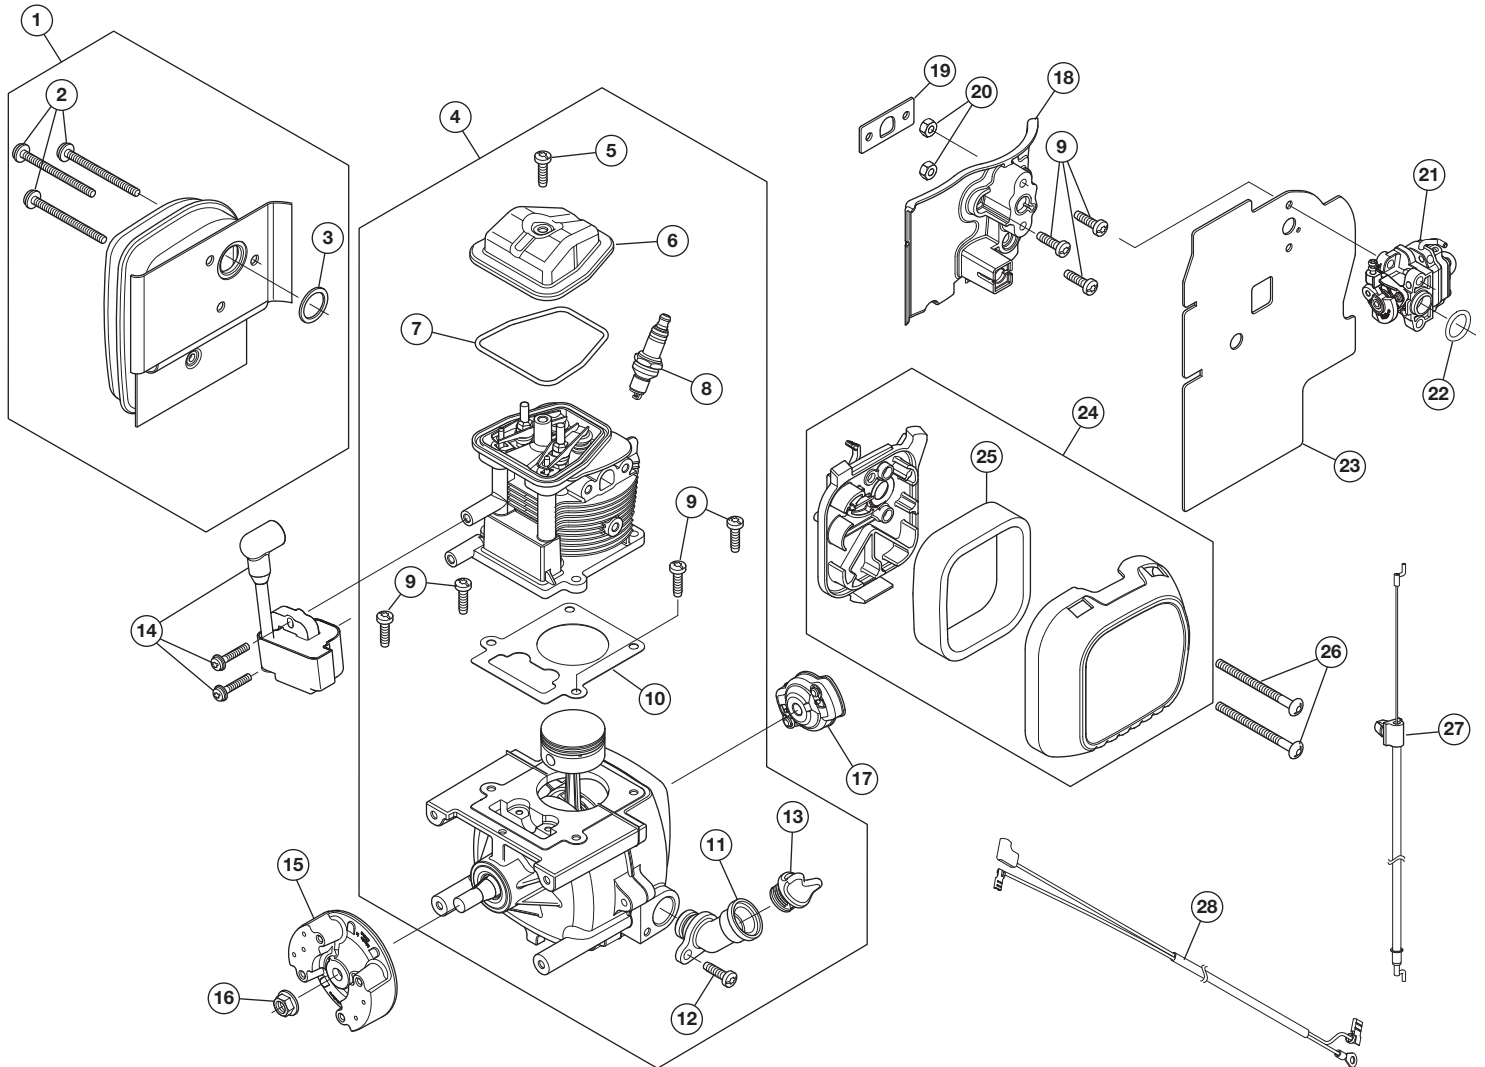

REPLACEMENT PARTS - MODEL TB4BP EC 4-CYCLE BACKPACK BLOWER

PPN 41BR4BEG766

Item	Part No.	Description
1	753-05669	Muffler Assembly (includes 2 & 3)
2	791-182361	Muffler Screw
3	753-05670	Muffler Gasket
4	753-08026	Short Block Assembly (includes 5 - 13)
5	792-9057	Screw
6	753-05671	Rocker Cover
7	753-05672	Rocker Cover O-Ring
8	794-00082	Spark Plug
9	791-181003	Screw
10	753-05681	Cylinder Gasket
11	753-05682	Oil Fill Tube (includes 12)
12	9054	Screw
13	753-05400	Oil Plug
14	753-05907	Module Assembly

Item	Part No.	Description
15	753-05688	Flywheel Assembly
16	712-04137	Nut
17	753-06091	Pawl Assembly
18	753-05674	Insulator Assembly
19	753-05673	Insulator Gasket
20	712-04099	Nut
21	753-08025	Carburetor Assembly
22	791-181751	Carburetor O-Ring
23	753-05675	Carburetor Gasket
24	753-05711	Air Cleaner Assembly (includes 25)
25	753-05677	Air Filter
26	710-04517	Screw
27	753-05970	Throttle Cable
28	753-05690	Lead Wire

REPLACEMENT PARTS - MODEL TB4BP EC 4-CYCLE BACKPACK BLOWER

PPN 41BR4BEG766

Item	Part No.	Description
1	753-06000	Concentrator Nozzle
2	753-05971	Lower Blower Tube
3	753-05975	Throttle Grip Assembly
4	753-05991	Upper Blower Tube
5	726-04080	Clamp
6	753-05641	Flex Tube
7	753-05990	Elbow Tube
8	753-05658	Impeller Housing Assembly
9	710-04604	Housing Screw
10	712-0324	Nut
11	710-04194	Screw
12	753-05649	Intake Cover
13	753-05648	Isolator Mount

Item	Part No.	Description
14	4150	Washer
15	753-05647	Nut
16	753-05771	Impeller Housing Handle
17	751-15097	Harness
18	753-07100	Impeller (includes 19 & 20)
19	2220	Washer
20	792-9517-1	Impeller Screw
21	753-06104	Electric Starter Adapter
22	753-06683	Engine Cover Assembly (includes 9 & 11)
23	753-05661	Throttle Retaining Clip
24	753-05715	Fuel Tank Assembly (includes 25)
25	753-05289	Fuel Tank Cap
26	753-05663	Stand