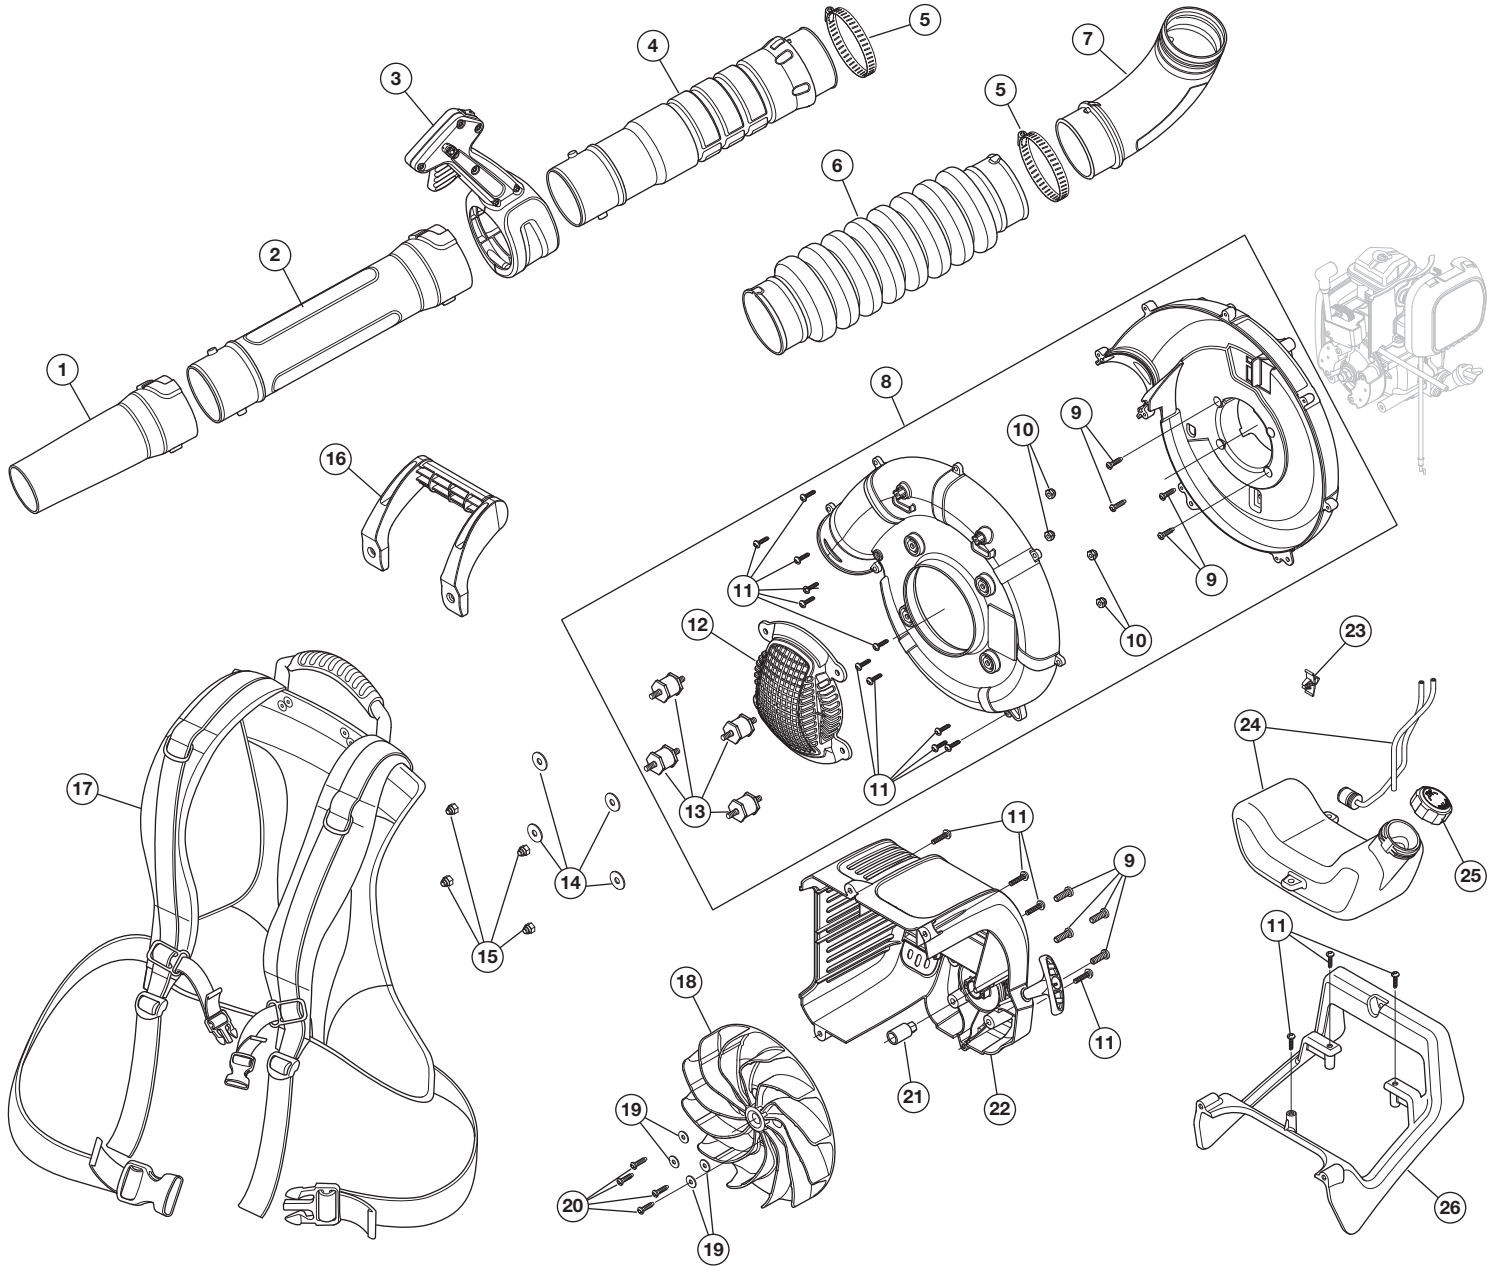

REPLACEMENT PARTS - MODEL TB4BP EC 4-CYCLE BACKPACK BLOWER

PPN 41BR4BEG766

Item	Part No.	Description
1	753-05669	Muffler Assembly (includes 2 & 3)
2	791-182361	Muffler Screw
3	753-05670	Muffler Gasket
4	753-08026	Short Block Assembly (includes 5 - 13)
5	792-9057	Screw
6	753-05671	Rocker Cover
7	753-05672	Rocker Cover O-Ring
8	794-00082	Spark Plug
9	791-181003	Screw
10	753-05681	Cylinder Gasket
11	753-05682	Oil Fill Tube (includes 12)
12	9054	Screw
13	753-05400	Oil Plug
14	753-05907	Module Assembly

Item	Part No.	Description
15	753-05688	Flywheel Assembly
16	712-04137	Nut
17	753-06091	Pawl Assembly
18	753-05674	Insulator Assembly
19	753-05673	Insulator Gasket
20	712-04099	Nut
21	753-08025	Carburetor Assembly
22	791-181751	Carburetor O-Ring
23	753-05675	Carburetor Gasket
24	753-05711	Air Cleaner Assembly (includes 25)
25	753-05677	Air Filter
26	710-04517	Screw
27	753-05970	Throttle Cable
28	753-05690	Lead Wire

REPLACEMENT PARTS - MODEL TB4BP EC 4-CYCLE BACKPACK BLOWER

PPN 41BR4BEG766

Item	Part No.	Description
1	753-06000	Concentrator Nozzle
2	753-05971	Lower Blower Tube
3	753-05975	Throttle Grip Assembly
4	753-05991	Upper Blower Tube
5	726-04080	Clamp
6	753-05641	Flex Tube
7	753-05990	Elbow Tube
8	753-05658	Impeller Housing Assembly
9	710-04604	Housing Screw
10	712-0324	Nut
11	710-04194	Screw
12	753-05649	Intake Cover
13	753-05648	Isolator Mount

Item	Part No.	Description
14	4150	Washer
15	753-05647	Nut
16	753-05771	Impeller Housing Handle
17	751-15097	Harness
18	753-07100	Impeller (includes 19 & 20)
19	2220	Washer
20	792-9517-1	Impeller Screw
21	753-06104	Electric Starter Adapter
22	753-06683	Engine Cover Assembly (includes 9 & 11)
23	753-05661	Throttle Retaining Clip
24	753-05715	Fuel Tank Assembly (includes 25)
25	753-05289	Fuel Tank Cap
26	753-05663	Stand