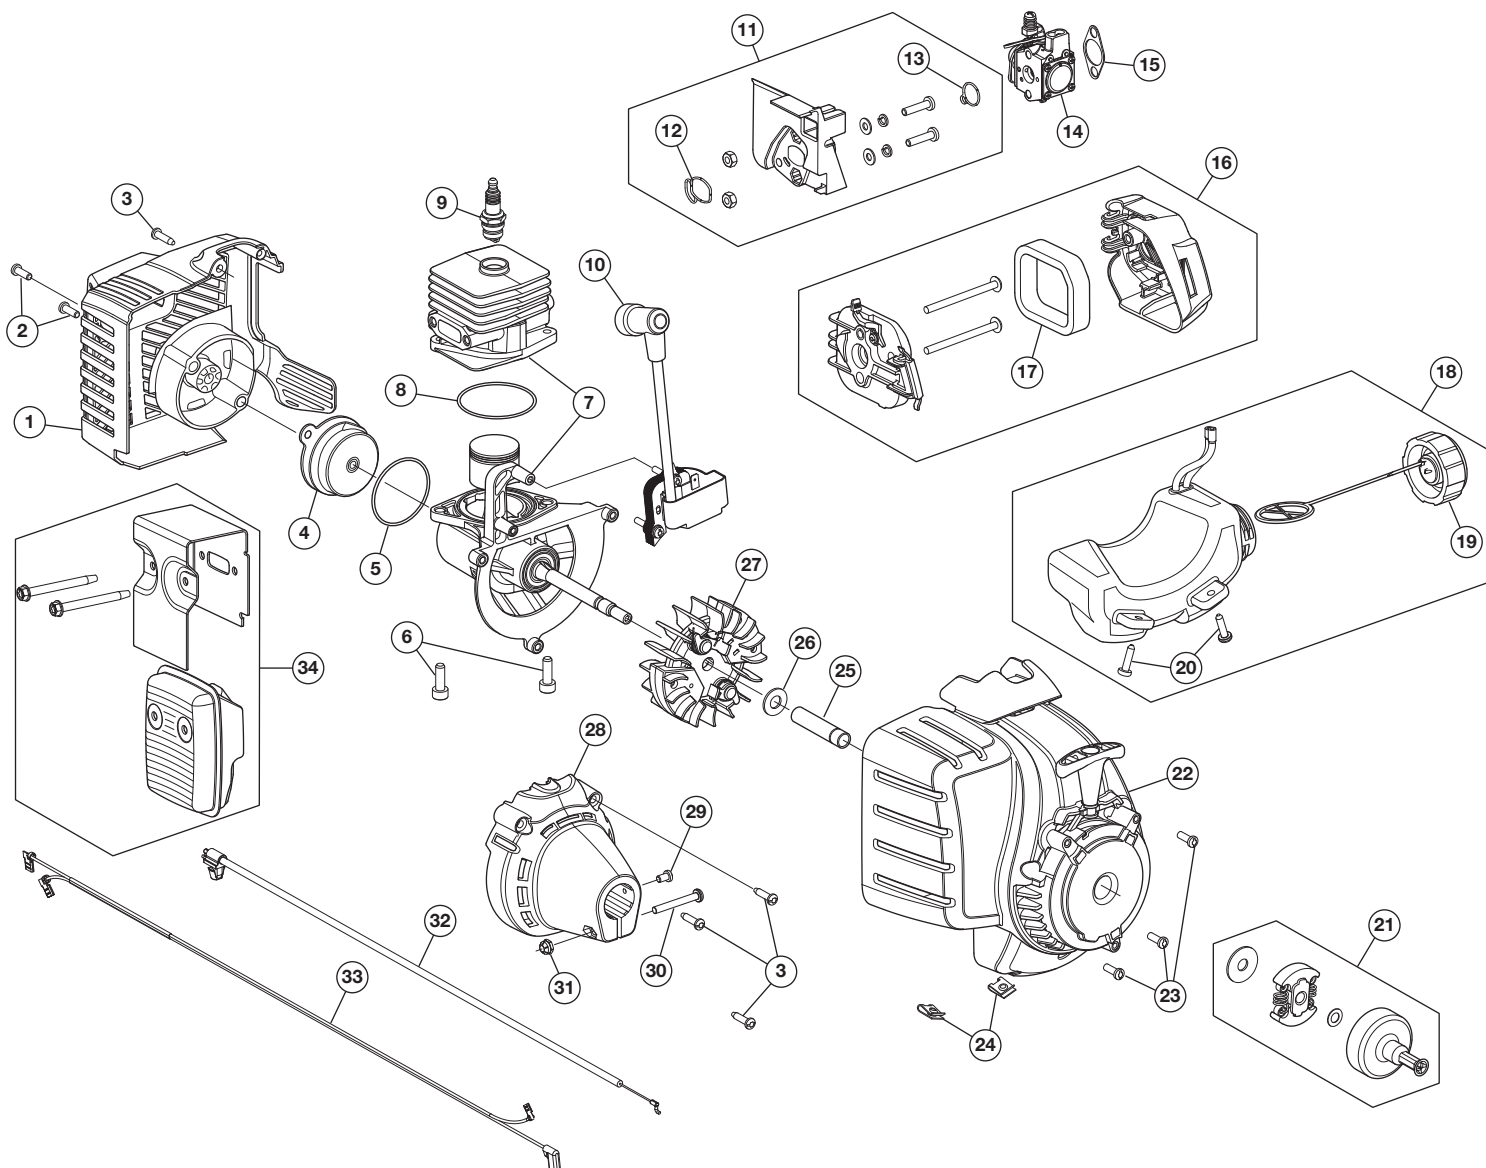

# REPLACEMENT PARTS - MODEL TB22 EC

## ELECTRIC START CAPABLE 2-CYCLE TRIMMER

PPN 41BDT22C866

Item	Part No.	Description
1	753-06177	Rear Cover Assembly (includes 2 & 3)
2	791-182195	Rear Housing Screw
3	791-181345	Cover Screw
4	753-06173	Electric Starter Cover Assembly
5	753-06174	O-Ring
6	791-182723	Crankcase Bolt
7	753-08463	Short Block Assembly (includes 5, 6, 8 - 10 & 25 - 27)
8	753-06275	Crankcase O-Ring
9	794-00097	Spark Plug
10	753-08357	Module Assembly
11	753-06189	Insulator Assembly (includes 12 & 13)
12	753-06184	Insulator O-Ring
13	753-06185	Carburetor O-Ring
14	751-14840	Carburetor
15	753-06253	Air Cleaner Gasket
16	753-06415	Air Cleaner Cover Assembly (includes 17)
17	753-06417	Air Cleaner Filter

Item	Part No.	Description
18	753-06183	Fuel Tank Assembly (includes 19 & 20)
19	791-182612	Fuel Tank Cap
20	9206A	Fuel Tank Screw
21	753-05860	Clutch Assembly
22	753-08373	Starter Housing (includes 23 & 24)
23	791-181862	Housing Screw
24	791-182366	U-shaped Nut
25	753-06218	Spacer
26	753-06247	Washer
27	753-06175	Flywheel Assembly
28	753-06181	Clutch Cover (includes 3)
29	791-182519	Anti-rotation Screw
30	9689A	Clamp Screw
31	712-0161	Clamp Nut
32	753-06188	Throttle Cable
33	753-08253	Lead Wires
34	753-06418	Muffler Assembly