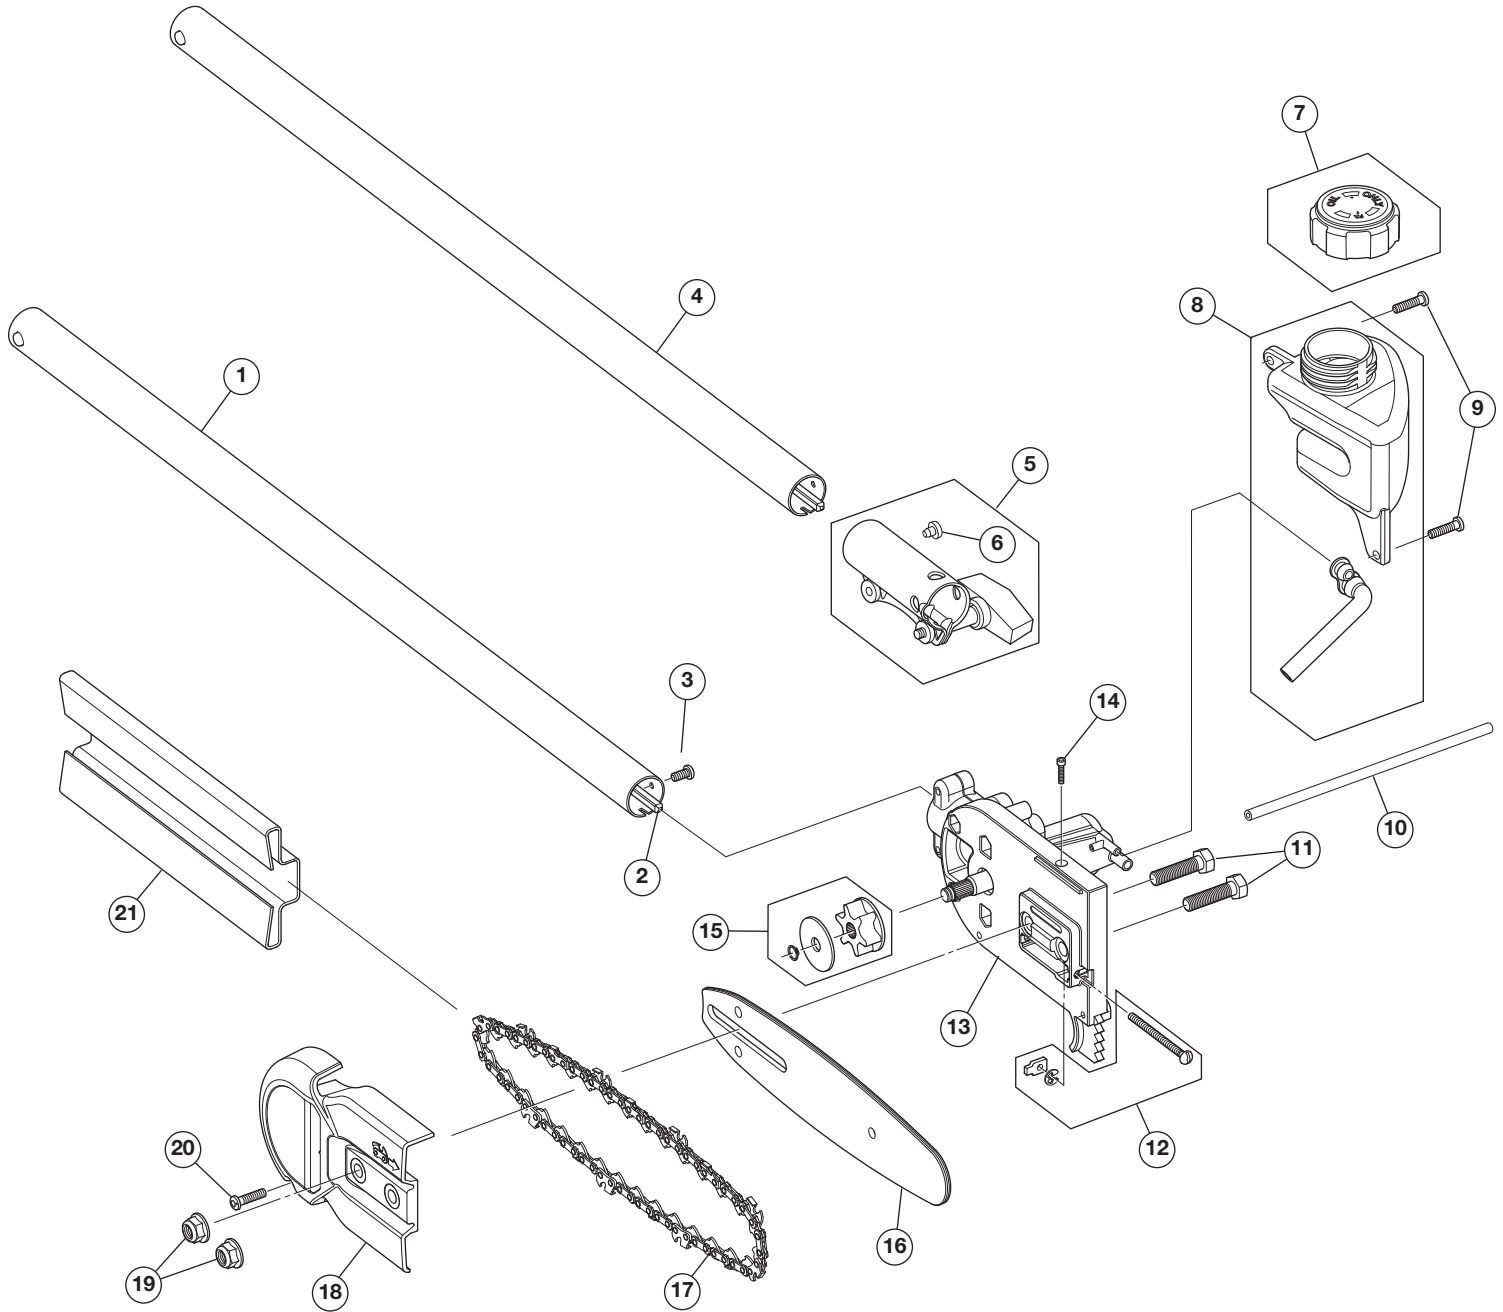

REPLACEMENT PARTS - MODEL PS720

POLE SAW ATTACHMENT

PPN 41AJPS-C902

Item	Part No.	Description
1	753-05724	Drive Shaft Housing (includes 2)
2	791-181166	Flexible Drive Shaft
3	710-0599	Lower Drive Shaft Screw
4	753-04352	Extension Boom
5	753-1190	Split Boom Coupler Assembly (includes 6)
6	791-182057	Split Boom Coupler Screw

Item	Part No.	Description
7	753-05587	Fuel Cap Assembly
8	753-05586	Oil Tank Assembly
9	791-181345	Oil Tank Assembly Screws
10	753-05588	Oil Line
11	710-0528	Gearbox Bolts
12	753-05597	Chain Tension Hardware Assembly
13	753-05599	Gearbox Assembly (includes 14 & 15)
14	710-04696	Gearbox Screw
15	753-05595	Sprocket Assembly
16	753-05594	Chainsaw Guide Bar
17	753-05592	Chain
18	753-05593	Chain Guard
19	753-05591	Gearbox Nuts
20	791-181345	Chain Guard Screw
21	753-05598	Chain Cover
*	Optional	
*	791-612605	Hanger
*	753-05774	Allen Wrench