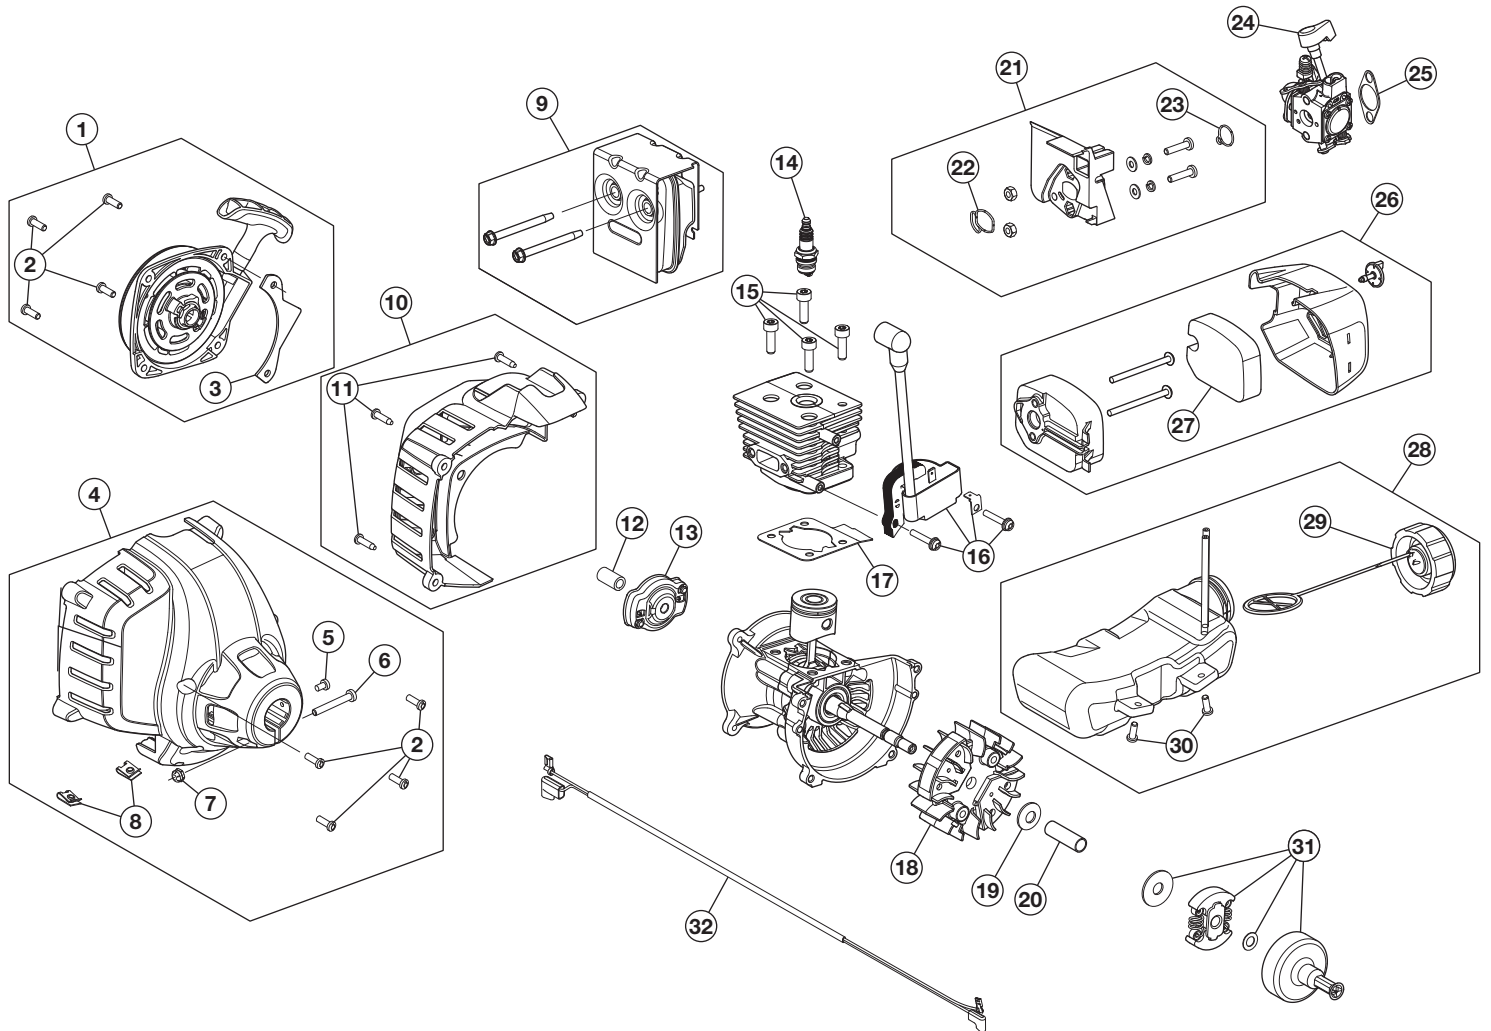

REPLACEMENT PARTS - MODEL TB27BC

ELECTRIC START CAPABLE 2-CYCLE BRUSHCUTTER / TRIMMER

PPN 41AD27BA766

Item	Part No.	Description
1	753-06829	Starter Assembly (includes 2 & 3)
2	791-181862	Starter Screw
3	753-06244	Starter Assembly Guard (includes 2)
4	753-06249	Clutch Cover Assembly (includes 2 and 5 - 8)
5	791-182519	Anti-Rotation Screw
6	9689A	Clamp Screw
7	712-0161	Clamp Nut
8	791-182366	U-shaped Nut
9	753-08745	Muffler Assembly
10	753-06245	Rear Engine Cover (includes 11)
11	791-181345	Cover Screw
12	753-06104	Adapter
13	753-06091	Pawl Assembly
14	753-06193	Spark Plug
15	753-05703	Cylinder Bolt
16	753-06892	Module Assembly
17	753-06827	Cylinder Gasket
18	753-06246	Flywheel Assembly