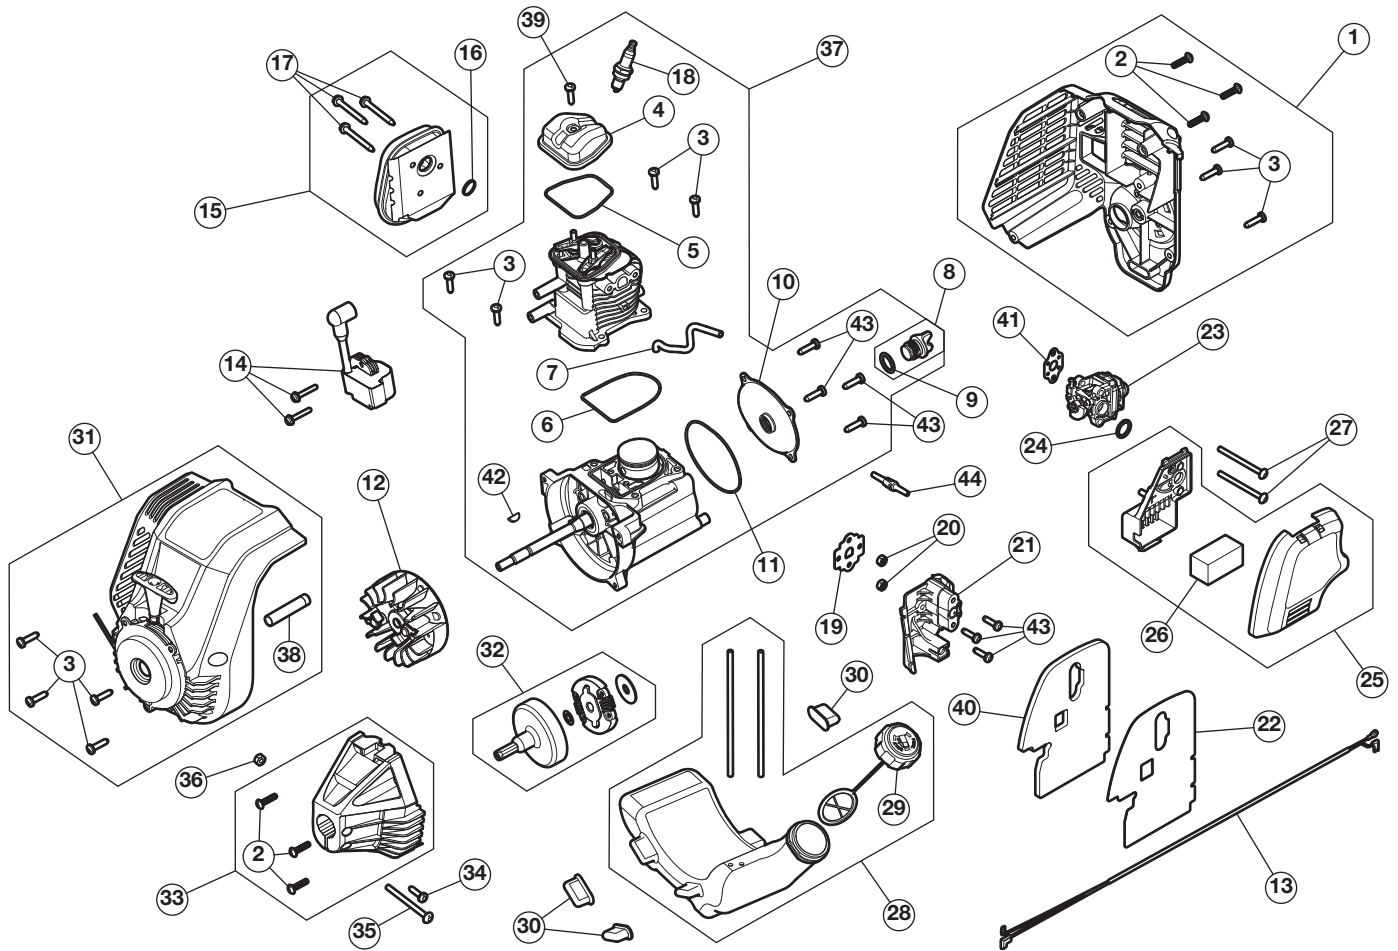

REPLACEMENT PARTS - MODEL TB304H

4-CYCLE TRIMMER

PPN 41AD304H766

Item	Part No.	Description	Item	Part No.	Description
1	753-09884	Engine Cover Assembly (includes 2 & 3)	23	751-16046-4	Carburetor w/Primer
2	710-04194	Cover Screw	24	791-181751	Air Cleaner O-Ring
3	710-04604	Screw	25	841-034673S	Air Cleaner Cover Assembly (includes 26)
4	753-05901	Rocker Cover	26	753-05254	Air Filter
5	753-05902	Rocker Cover O-Ring	27	710-04517	Screw
6	753-05910	Cylinder O-Ring	28	753-06797	Fuel Tank Assembly (includes 29)
7	753-10205	Breather Hose	29	753-1229	Fuel Cap
8	753-05408	Oil Plug (includes 9)	30	753-05259	Fuel Tank Pads
9	791-182290	Oil Plug O-Ring	31	753-10204	Starter Housing Assembly (includes 3 & 38)
10	753-06259	Crankcase Cover	32	753-06281	Clutch Assembly
11	753-05238	Crankcase Cover O-ring	33	753-09887	Clutch Cover (includes 2)
12	753-06221	Flywheel Assembly	34	791-182519	Anti-Rotation Screw
13	753-05264	Lead Wires	35	753-04003	Clamp Screw
14	753-09885	Module Assembly	36	712-0161	Nut
15	753-05245	Muffler Assembly (includes 16 & 17)	37	841-021441S	Shortblock Assembly (includes 3-11, 18, 39 & 42)
16	753-05244	Muffler Gasket	38	750-04434	Spacer
17	710-04809	Muffler Screw	39	791-181025	Rocker Cover Screw
18	794-00082	Spark Plug	40	753-06949	Heat Shield
19	753-05247	Insulator Gasket	41	791-181709	Gasket
20	712-04099	Nut	42	914-04016	Flywheel Key
21	841-020801S	Insulator	43	791-181003	Screw
22	753-06948	Carburetor Gasket	44	753-10844	Breather Assembly