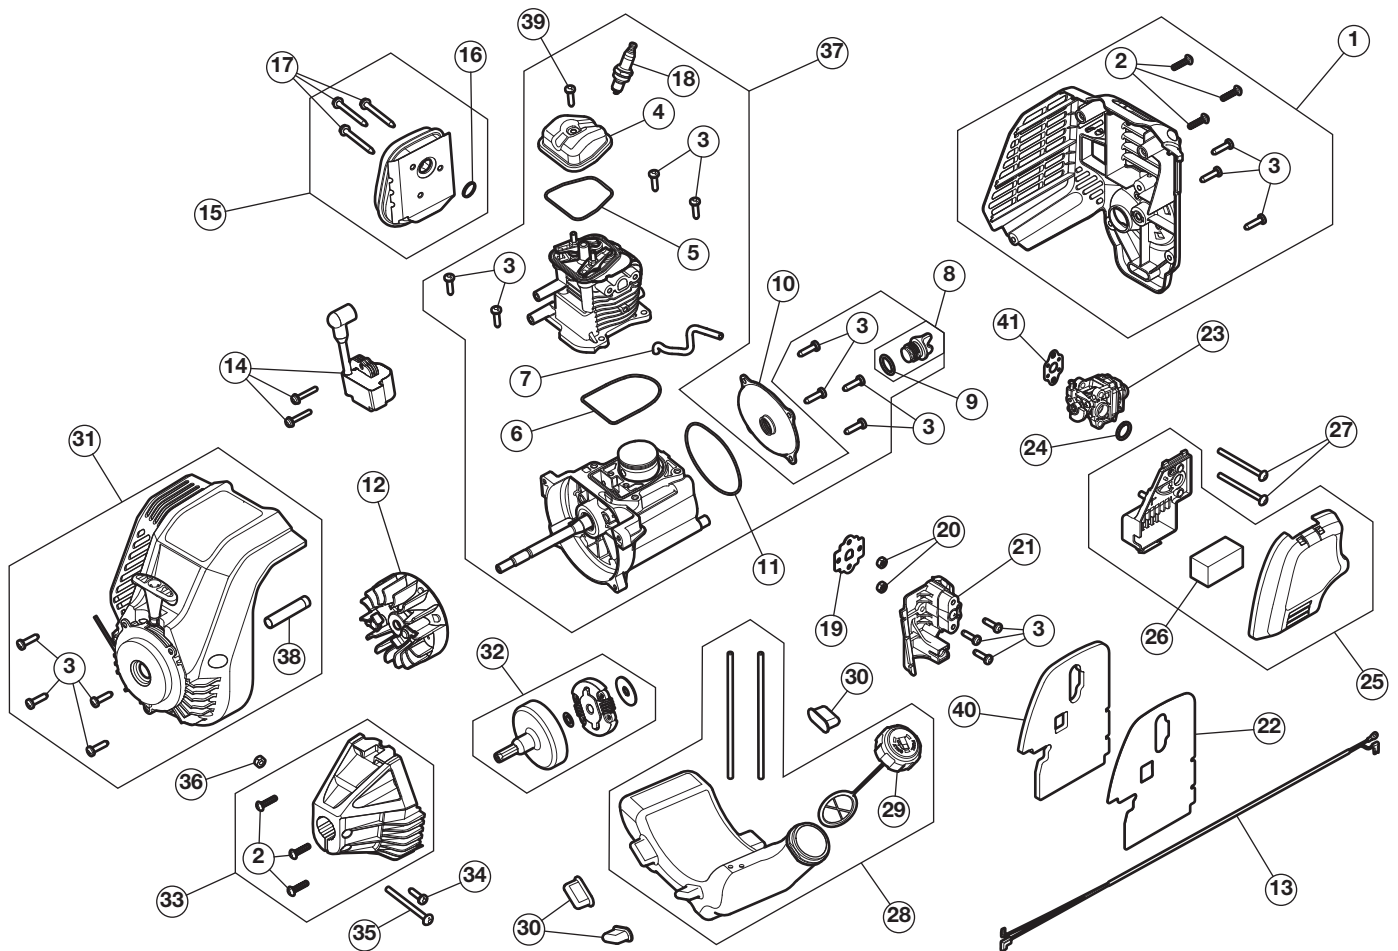

REPLACEMENT PARTS - MODEL TB304S

4-CYCLE TRIMMER

PPN 41AD304S766

Item	Part No.	Description	Item	Part No.	Description
1	753-09884	Engine Cover Assembly (includes 2 & 3)	22	753-06948	Carburetor Gasket
2	710-04194	Cover Screw	23	751-16046-4	Carburetor w/Primer
3	791-181003	Screw	24	791-181751	Air Cleaner O-Ring
4	753-05901	Rocker Cover	25	841-034673S	Air Cleaner Cover Assembly (incl. 26)
5	753-05902	Rocker Cover O-Ring	26	753-05254	Air Filter
6	753-05910	Cylinder O-Ring	27	710-04517	Screw
7	753-10205	Breather Hose	28	753-06797	Fuel Tank Assembly (includes 29)
8	753-05408	Oil Plug (includes 9)	29	753-1229	Fuel Cap
9	791-182290	Oil Plug O-Ring	30	753-05259	Fuel Tank Pads
10	753-06259	Crankcase Cover	31	753-10204	Starter Housing Assembly (incl. 3 & 38)
11	753-05238	Crankcase Cover O-ring	32	753-06281	Clutch Assembly
12	753-06221	Flywheel Assembly	33	753-09887	Clutch Cover (includes 2)
13	753-05264	Lead Wires	34	791-182519	Anti-Rotation Screw
14	753-09885	Module Assembly	35	753-04003	Clamp Screw
15	753-05245	Muffler Assembly (includes 16 & 17)	36	712-0161	Nut
16	753-05244	Muffler Gasket	37	841-021441S	Shortblock Assem. (incl. 3-9, 11, 18 & 39)
17	710-04809	Muffler Screw	38	750-04434	Spacer
18	794-00082	Spark Plug	39	791-181025	Rocker Cover Screw
19	753-05247	Insulator Gasket	40	753-06949	Heat Shield
20	712-04099	Nut	41	791-181709	Gasket
21	841-020801S	Insulator			