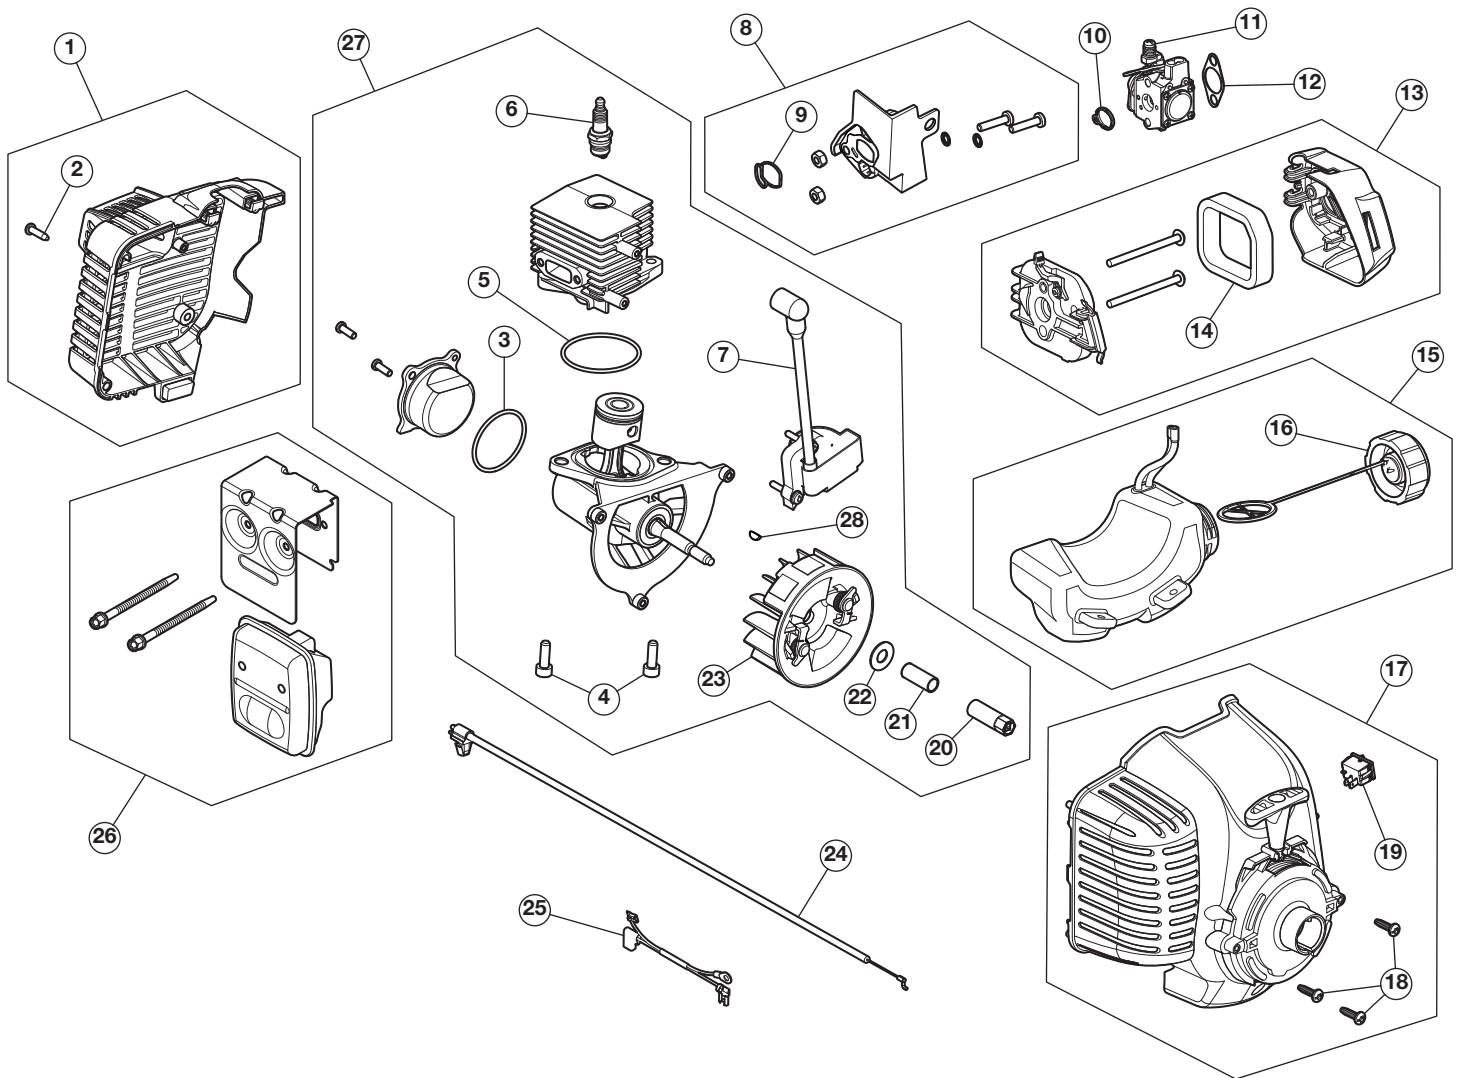

REPLACEMENT PARTS - MODEL TB25SB

2-CYCLE TRIMMER

PPN 41AD25SB966

Item	Part No.	Description	Item	Part No.	Description
1	753-09084	Rear Cover Assembly (includes 2)	15	753-08751	Fuel Tank Assembly (includes 16)
2	710-04194	Cover Screw	16	791-182612	Fuel Tank Cap
3	753-09086	O-Ring	17	841-014023S	Starter Housing (includes 18 & 19)
4	710-06241	Crankcase Bolt	18	791-182195	Housing Screw
5	753-09085	Crankcase O-Ring	19	791-182405	Switch Assembly
6	753-06847	Spark Plug	20	711-07481	Shaft Adapter
7	753-09104	Module Assembly	21	753-09087	Spacer
8	753-09105	Insulator Assembly (includes 9)	22	753-06247	Washer
9	721-04973	Insulator O-Ring	23	753-09125	Flywheel Assembly
10	721-04972	Carburetor Seal	24	746-05451	Throttle Cable
11	753-06423	Carburetor	25	794-00127A	Lead Wires
12	753-06253	Air Cleaner Gasket	26	753-09144	Muffler Assembly
13	753-11116	Air Cleaner Cover Assembly (includes 14)	27	753-09145	Short Block Assembly (includes Crankcase, Cylinder, Piston, 3 - 9, 20 - 23 & 28)
14	753-06417	Air Cleaner Filter	28	914-04016	Flywheel Key

REPLACEMENT PARTS - MODEL TB25SB

2-CYCLE TRIMMER

PPN 41AD25SB966

Item	Part No.	Description
29	753-09146	Throttle Housing Assembly (includes 30)
30	731-13693	Throttle Trigger
31	753-09147	Upper Shaft Housing Assembly (includes 32)
32	753-06216	Upper Flexible Drive Shaft
33	710-06562	Screw
34	753-06198	D-Handle (includes 35)
35	753-06199	D-Handle Hardware
36	753-08686	Lower Shaft Housing Assembly
37	841-032093S	Shield Assembly (includes 38 & 39)
38	753-04282	Shield Mounting Hardware
39	753-08355	Blade Assembly
40	753-06571	Gearbox Assembly (includes 41 - 46)
41	753-05698	Anti-Rotation Screw
42	753-04284	Outer Spool Assembly (includes 43)
43	791-610660	Retainer
44	791-610317B	Spring
45	753-1155	Inner Reel
46	791-153066B	Bump Head Knob Assembly

* Items Not Shown
 * 753-1156 Reel & Line Assembly