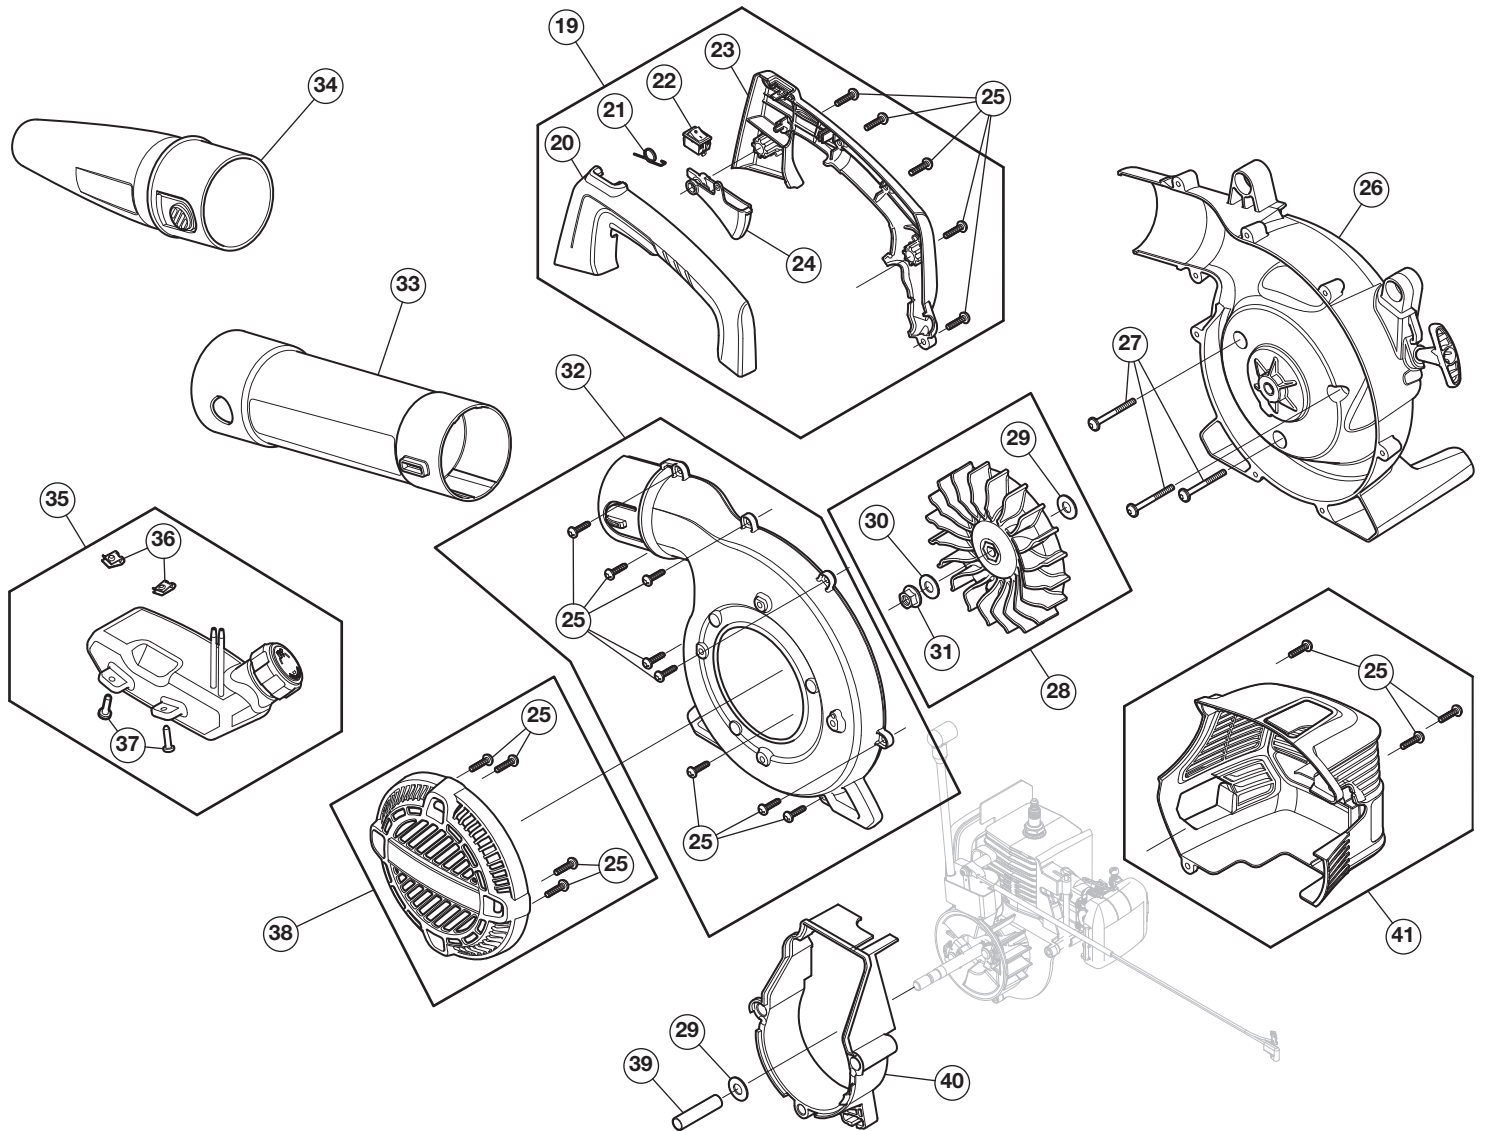

REPLACEMENT PARTS - MODEL TB400

2-CYCLE BLOWER

PPN 41BR25BL766

Item	Part No.	Description	Item	Part No.	Description
1	753-09204	Shortblock Assembly	10	746-05226	Throttle Cable
2	753-06847	Spark Plug	11	753-08490	Flywheel Assembly
3	753-06189	Insulator Assembly (includes 4)	12	753-08489	Module Assembly (includes 13)
4	753-06185	O-Ring	13	710-06301	Screw
5	753-06423	Carburetor	14	753-08488	Muffler Assembly (includes 15 - 17)
6	721-04381	Carburetor Gasket	15	710-05077	Muffler Screws
7	753-08498	Air Cleaner Assembly (includes 8)	16	2592	Washers
8	791-181757	Air Cleaner Filter	17	721-04801	Muffler Gasket
9	725-06313	Lead Wire	18	721-04824	Shortblock Gasket

REPLACEMENT PARTS - MODEL TB400

2-CYCLE BLOWER

PPN 41BR25BL766

Item	Part No.	Description	Item	Part No.	Description
19	753-08523	Handle Assembly (includes 20-25)	31	712-04137	Nut
20	731-11027-1	Handle (LH)	32	753-08533	Impeller Housing Assembly (LH) (incl. 25)
21	753-05007	Trigger Spring	33	731-10598	Upper Blower Tube
22	791-182405	On/Off Switch	34	731-10604	Blower Nozzle
23	731-10776A-1	Handle (RH)	35	753-08500	Fuel Tank Assembly (includes 36 & 37)
24	731-09987-10	Throttle Trigger	36	791-182366	U-Shaped Nut
25	710-04194	Screw	37	791-181930	Screw
26	841-014061S	Impeller Housing Assembly (RH)	38	753-08494	Intake Cover (includes 25)
27	710-06341	Screw	39	750-06367	Shaft Spacer
28	753-08491	Impeller Assembly	40	753-08496	Engine Adapter (includes 27)
29	736-05080	Washer	41	753-08510	Engine Cover Housing (includes 25)
30	736-04110A	Lock Washer			