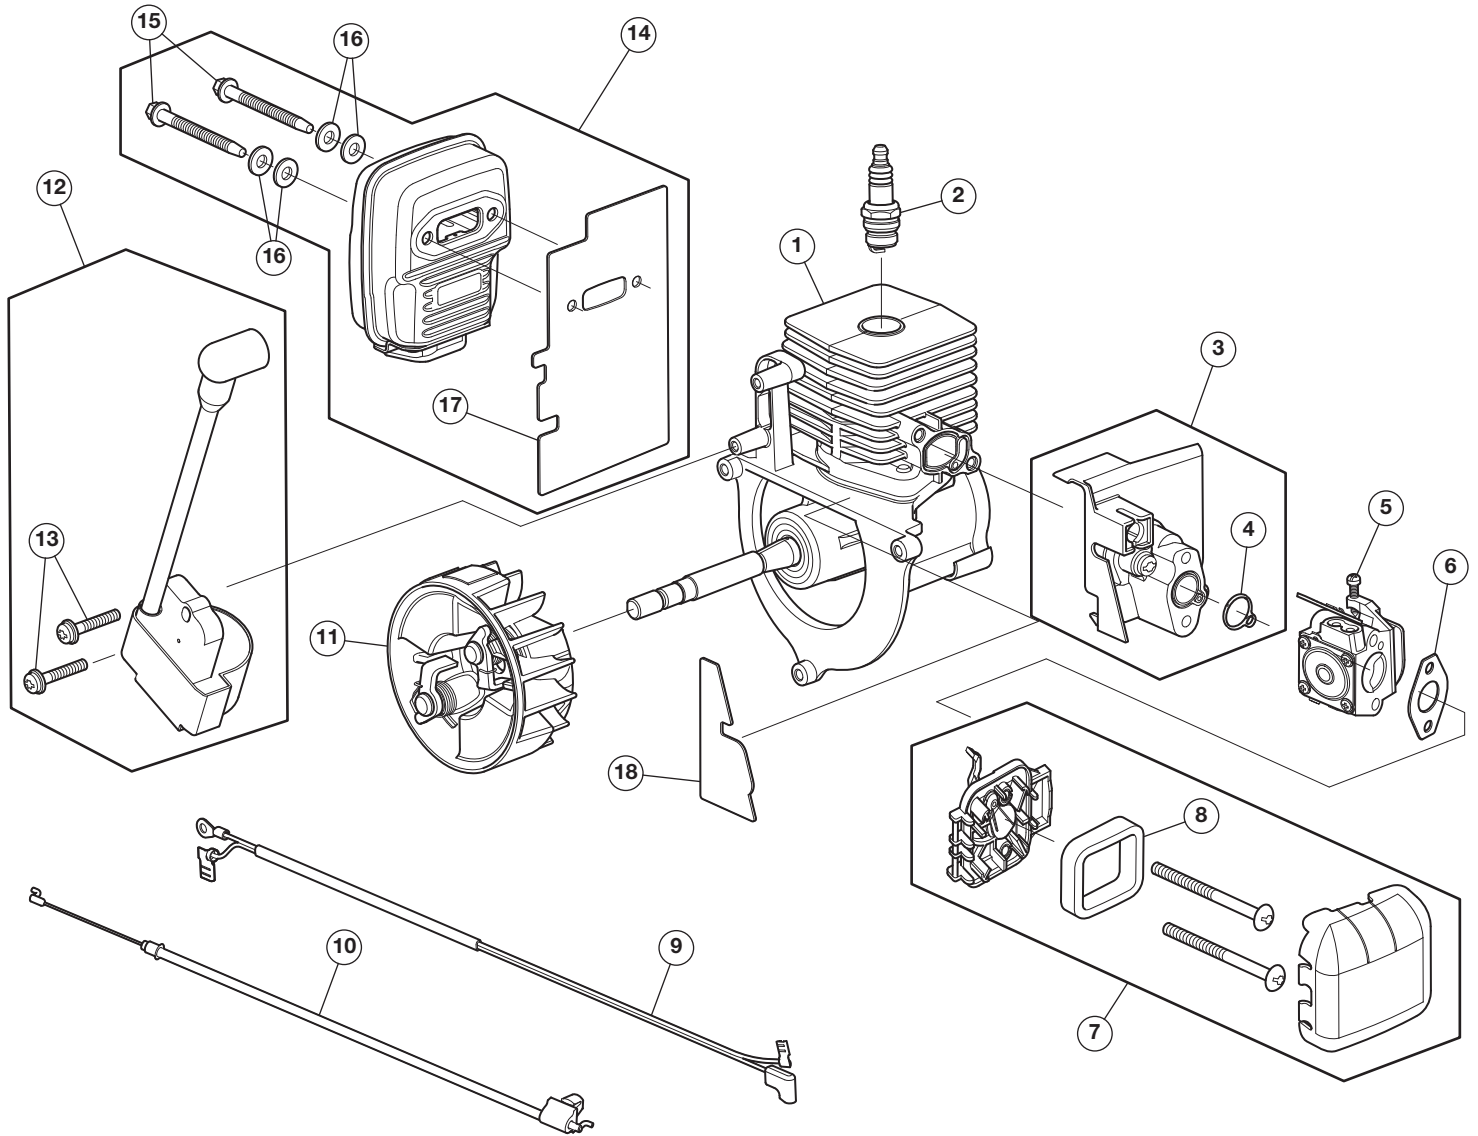

REPLACEMENT PARTS - MODEL TB400

2-CYCLE BLOWER

PPN 41BR25BL766

Item	Part No.	Description	Item	Part No.	Description
1	753-09204	Shortblock Assembly	10	746-05226	Throttle Cable
2	753-06847	Spark Plug	11	753-08490	Flywheel Assembly
3	753-06189	Insulator Assembly (includes 4)	12	753-08489	Module Assembly (includes 13)
4	753-06185	O-Ring	13	710-06301	Screw
5	753-06423	Carburetor	14	753-08488	Muffler Assembly (includes 15 - 17)
6	721-04381	Carburetor Gasket	15	710-05077	Muffler Screws
7	753-08498	Air Cleaner Assembly (includes 8)	16	2592	Washers
8	791-181757	Air Cleaner Filter	17	721-04801	Muffler Gasket
9	725-06313	Lead Wire	18	721-04824	Shortblock Gasket

REPLACEMENT PARTS - MODEL TB400

2-CYCLE BLOWER

PPN 41BR25BL766

Item	Part No.	Description	Item	Part No.	Description
19	753-08523	Handle Assembly (includes 20-25)	31	712-04137	Nut
20	731-11027-1	Handle (LH)	32	753-08533	Impeller Housing Assembly (LH) (incl. 25)
21	753-05007	Trigger Spring	33	731-10598	Upper Blower Tube
22	791-182405	On/Off Switch	34	731-10604	Blower Nozzle
23	731-10776A-1	Handle (RH)	35	753-08500	Fuel Tank Assembly (includes 36 & 37)
24	731-09987-10	Throttle Trigger	36	791-182366	U-Shaped Nut
25	710-04194	Screw	37	791-181930	Screw
26	841-014061S	Impeller Housing Assembly (RH)	38	753-08494	Intake Cover (includes 25)
27	710-06341	Screw	39	750-06367	Shaft Spacer
28	753-08491	Impeller Assembly	40	753-08496	Engine Adapter (includes 27)
29	736-05080	Washer	41	753-08510	Engine Cover Housing (includes 25)
30	736-04110A	Lock Washer			